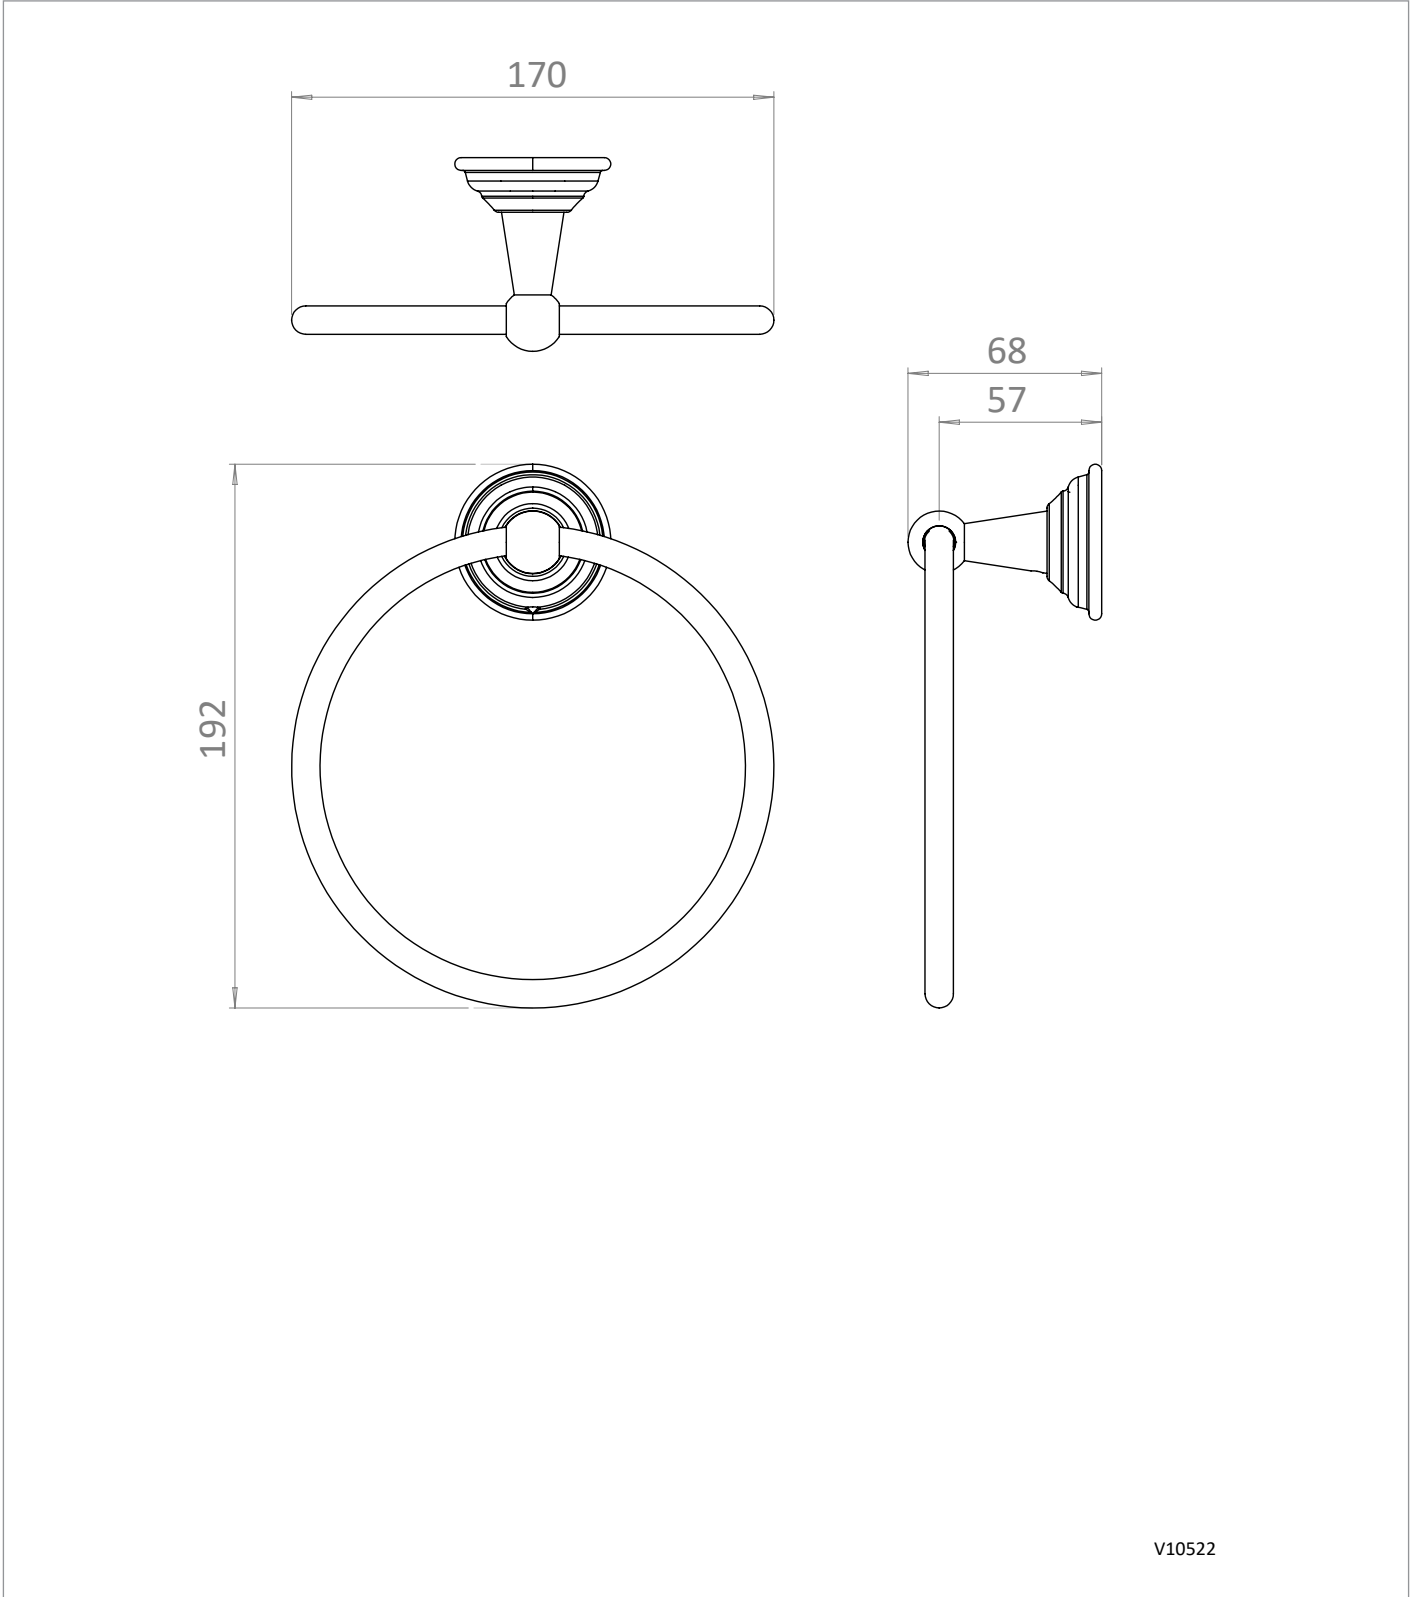

## DESCRIPTION

Belgravia Towel Ring Brushed Brass

## WEBSITE LINK

[Click Here](#)

CATEGORY	Accessories
WARRANTY DETAILS	15 Years
COLOUR	Brushed Brass
FINISH APPLICATION	PVD
PRIMARY MATERIAL	Brass
INSTALL TYPE	Wall Mounted
PRODUCT WIDTH MM	170
PRODUCT HEIGHT MM	192
PRODUCT LENGTH MM	68
PRODUCT NET WEIGHT KG	0.25

## TECHNICAL DIMENSIONS

Dimensions in mm unless otherwise specified.

Tolerances (per material type) apply.