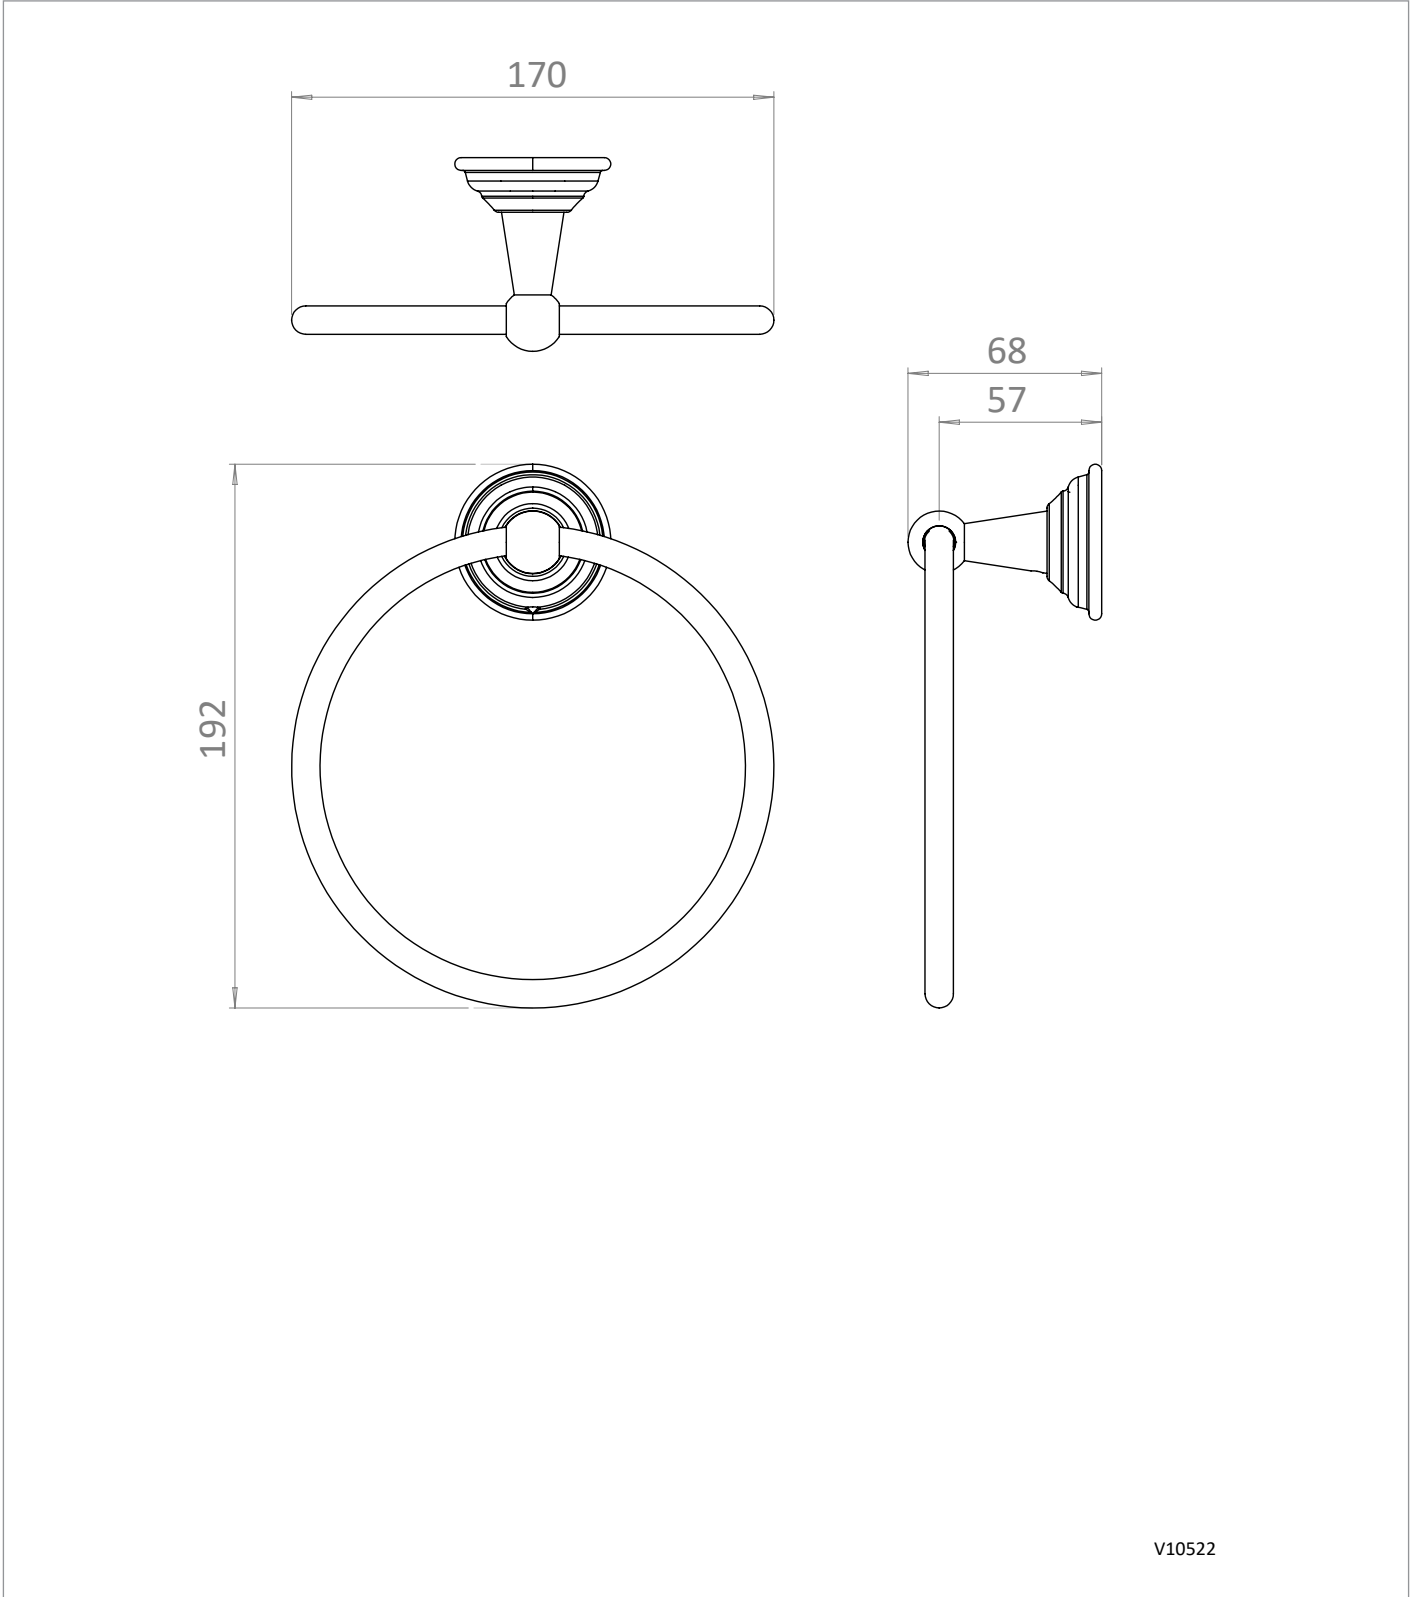

PRODUCT DATA SHEET

PRODUCT CODE

BL013L

RANGE

Belgravia

DESCRIPTION

Belgravia Towel Ring Brushed Nickel

WEBSITE LINK

[Click Here](#)

CATEGORY	Accessories
WARRANTY DETAILS	15 Years
COLOUR	Brushed Nickel
FINISH APPLICATION	PVD
PRIMARY MATERIAL	Brass
INSTALL TYPE	Wall Mounted
PRODUCT WIDTH MM	170
PRODUCT HEIGHT MM	192
PRODUCT LENGTH MM	68
PRODUCT NET WEIGHT KG	0.25

TECHNICAL DIMENSIONS

Dimensions in mm unless otherwise specified.

Tolerances (per material type) apply.

SPARES LIST

Only the parts labelled are available as spares.

NUMBER	PART CODE	DESCRIPTION
1	BL00001	Belgravia Screw Bag for BL003, BL013, BL021, BL022, BL025, BL029, BL044
2	BL00003	Belgravia Wall Mounting Plate for BL003, BL013, BL021, BL022, BL025, BL029, BL044, BL023, BL028
3	BL00010	Belgravia Grub Screws for BL003, BL013, BL021, BL022, BL025, BL029, BL044, BL023, BL028