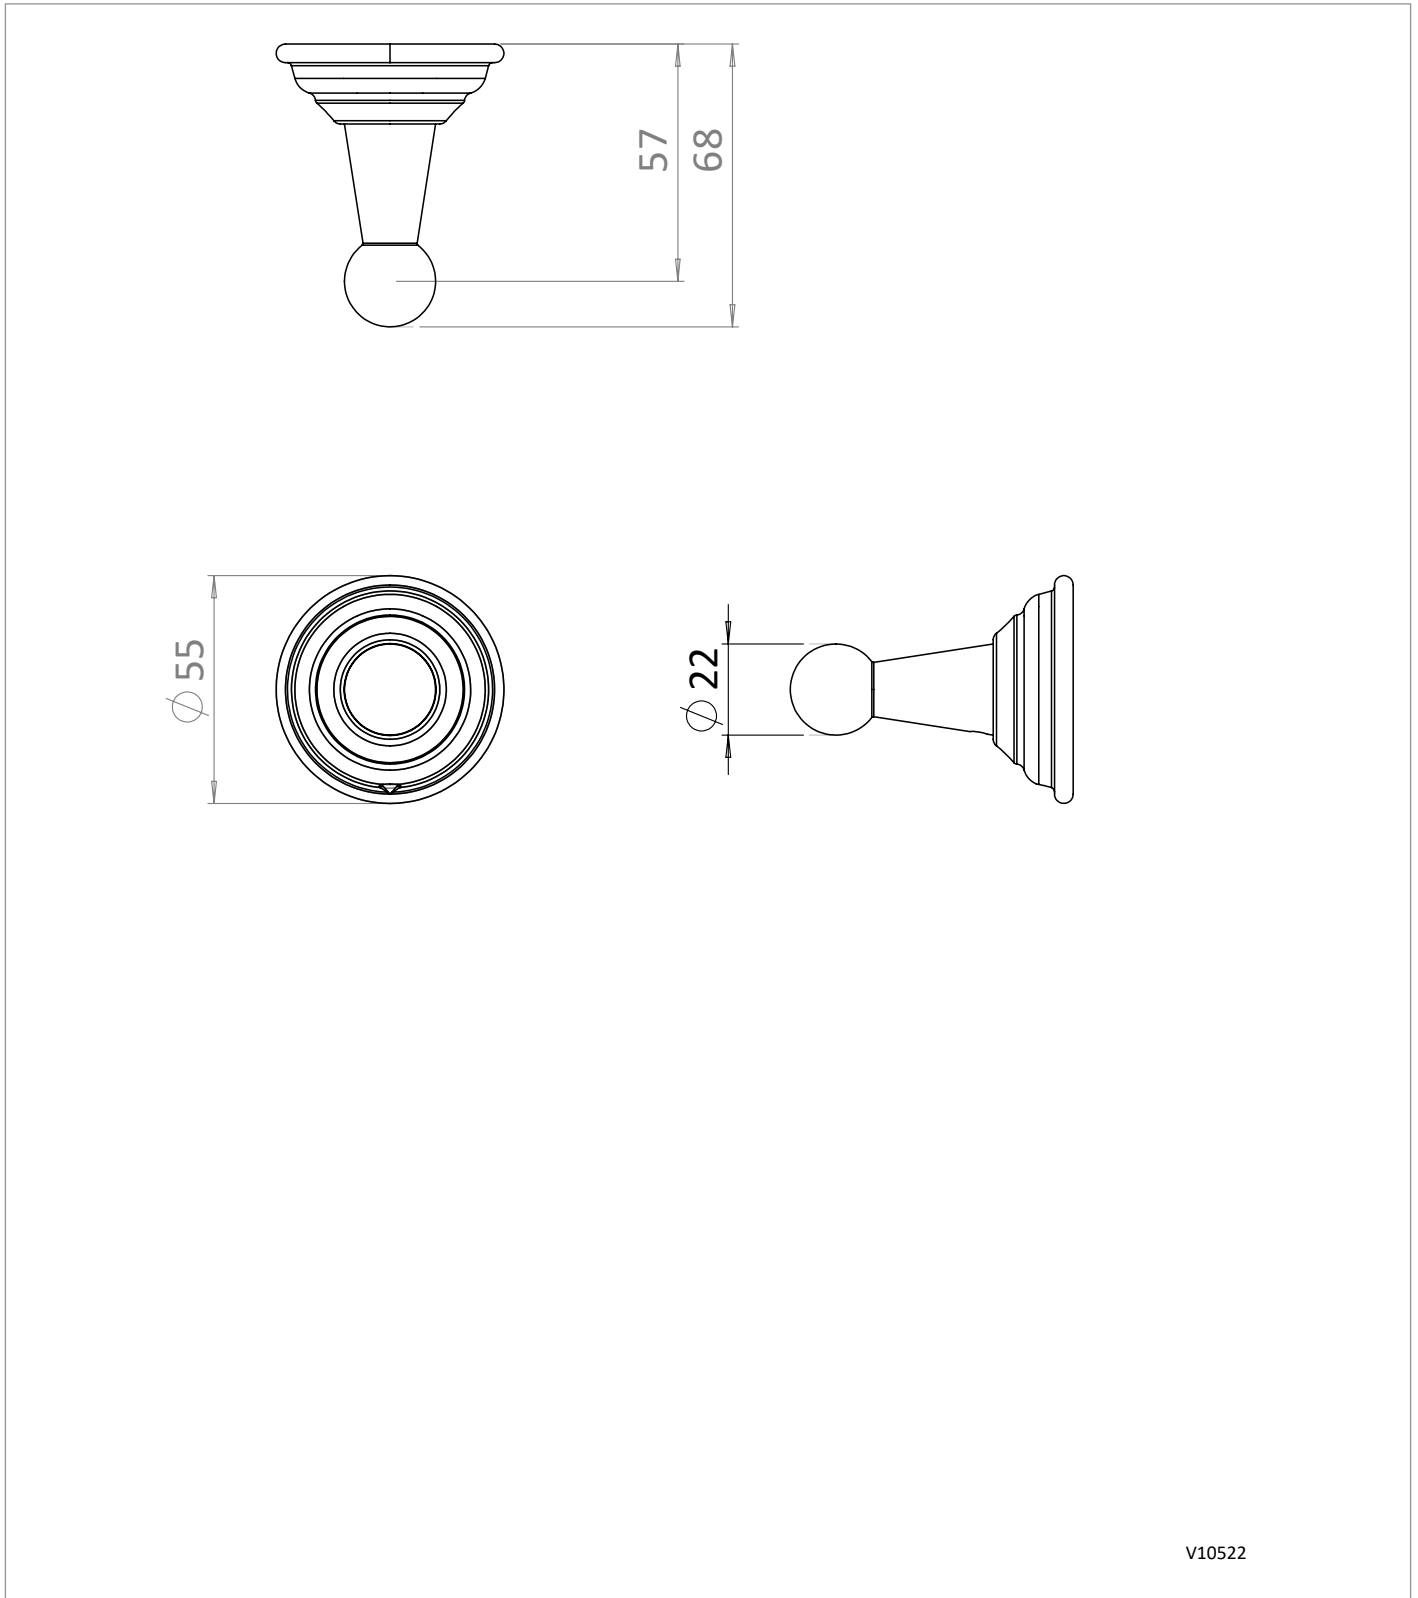

## WEBSITE LINK

[Click Here](#)

CATEGORY	Accessories
WARRANTY DETAILS	15 Years
COLOUR	Brushed Brass
FINISH APPLICATION	PVD
PRIMARY MATERIAL	Brass
INSTALL TYPE	Wall Mounted
PRODUCT WIDTH MM	55
PRODUCT HEIGHT MM	55
PRODUCT LENGTH MM	68
PRODUCT NET WEIGHT KG	0.19

## TECHNICAL DIMENSIONS

Dimensions in mm unless otherwise specified.

Tolerances (per material type) apply.