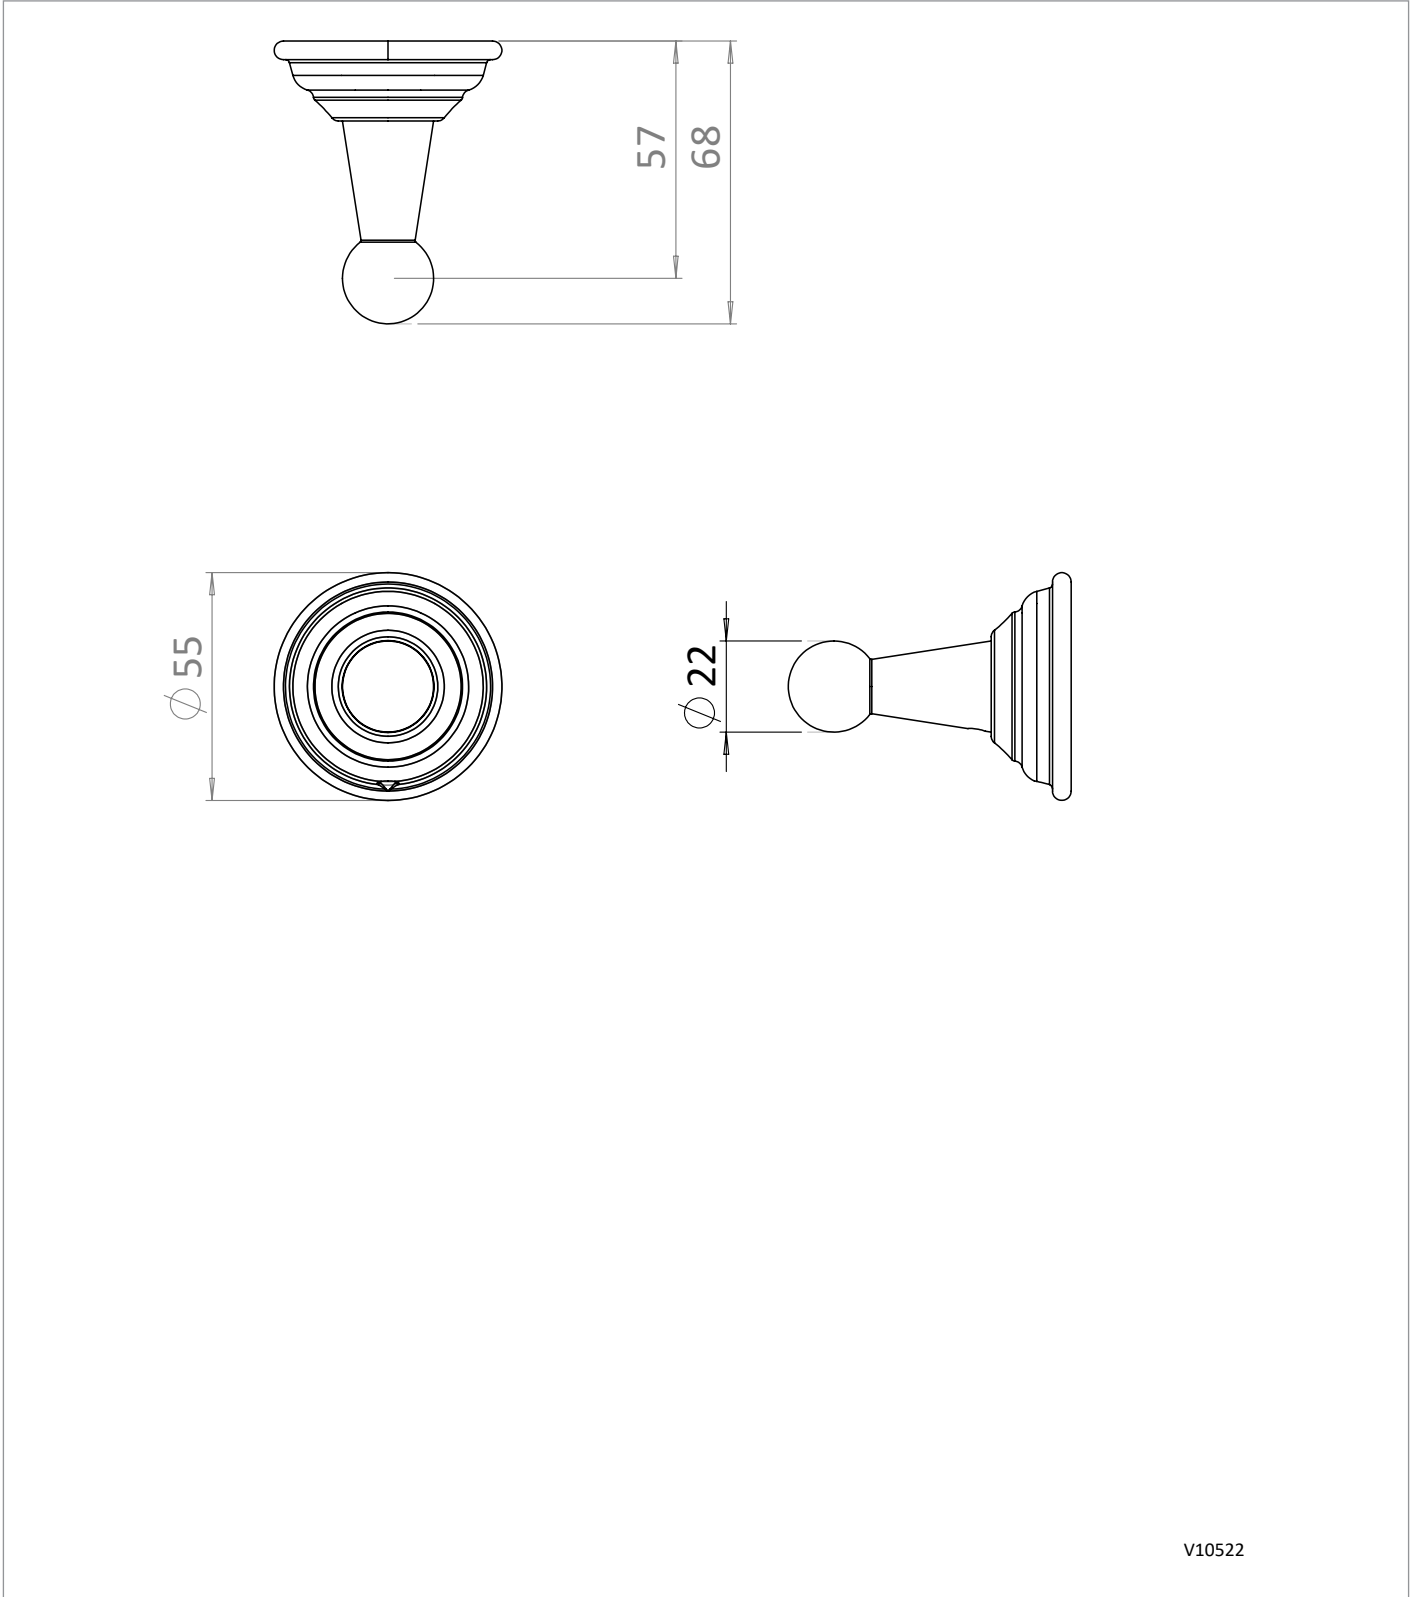

PRODUCT DATA SHEET

PRODUCT CODE

BL021F

RANGE

Belgravia

DESCRIPTION

Belgravia Single Robe Hook Brushed Brass

WEBSITE LINK

[Click Here](#)

CATEGORY	Accessories
WARRANTY DETAILS	15 Years
COLOUR	Brushed Brass
FINISH APPLICATION	PVD
PRIMARY MATERIAL	Brass
INSTALL TYPE	Wall Mounted
PRODUCT WIDTH MM	55
PRODUCT HEIGHT MM	55
PRODUCT LENGTH MM	68
PRODUCT NET WEIGHT KG	0.19

TECHNICAL DIMENSIONS

Dimensions in mm unless otherwise specified.

Tolerances (per material type) apply.

SPARES LIST

Only the parts labelled are available as spares.

NUMBER	PART CODE	DESCRIPTION
1	BL00001	Belgravia Screw Bag for BL003, BL013, BL021, BL022, BL025, BL029, BL044
2	BL00003	Belgravia Wall Mounting Plate for BL003, BL013, BL021, BL022, BL025, BL029, BL044, BL023, BL028
3	BL00010	Belgravia Grub Screws for BL003, BL013, BL021, BL022, BL025, BL029, BL044, BL023, BL028