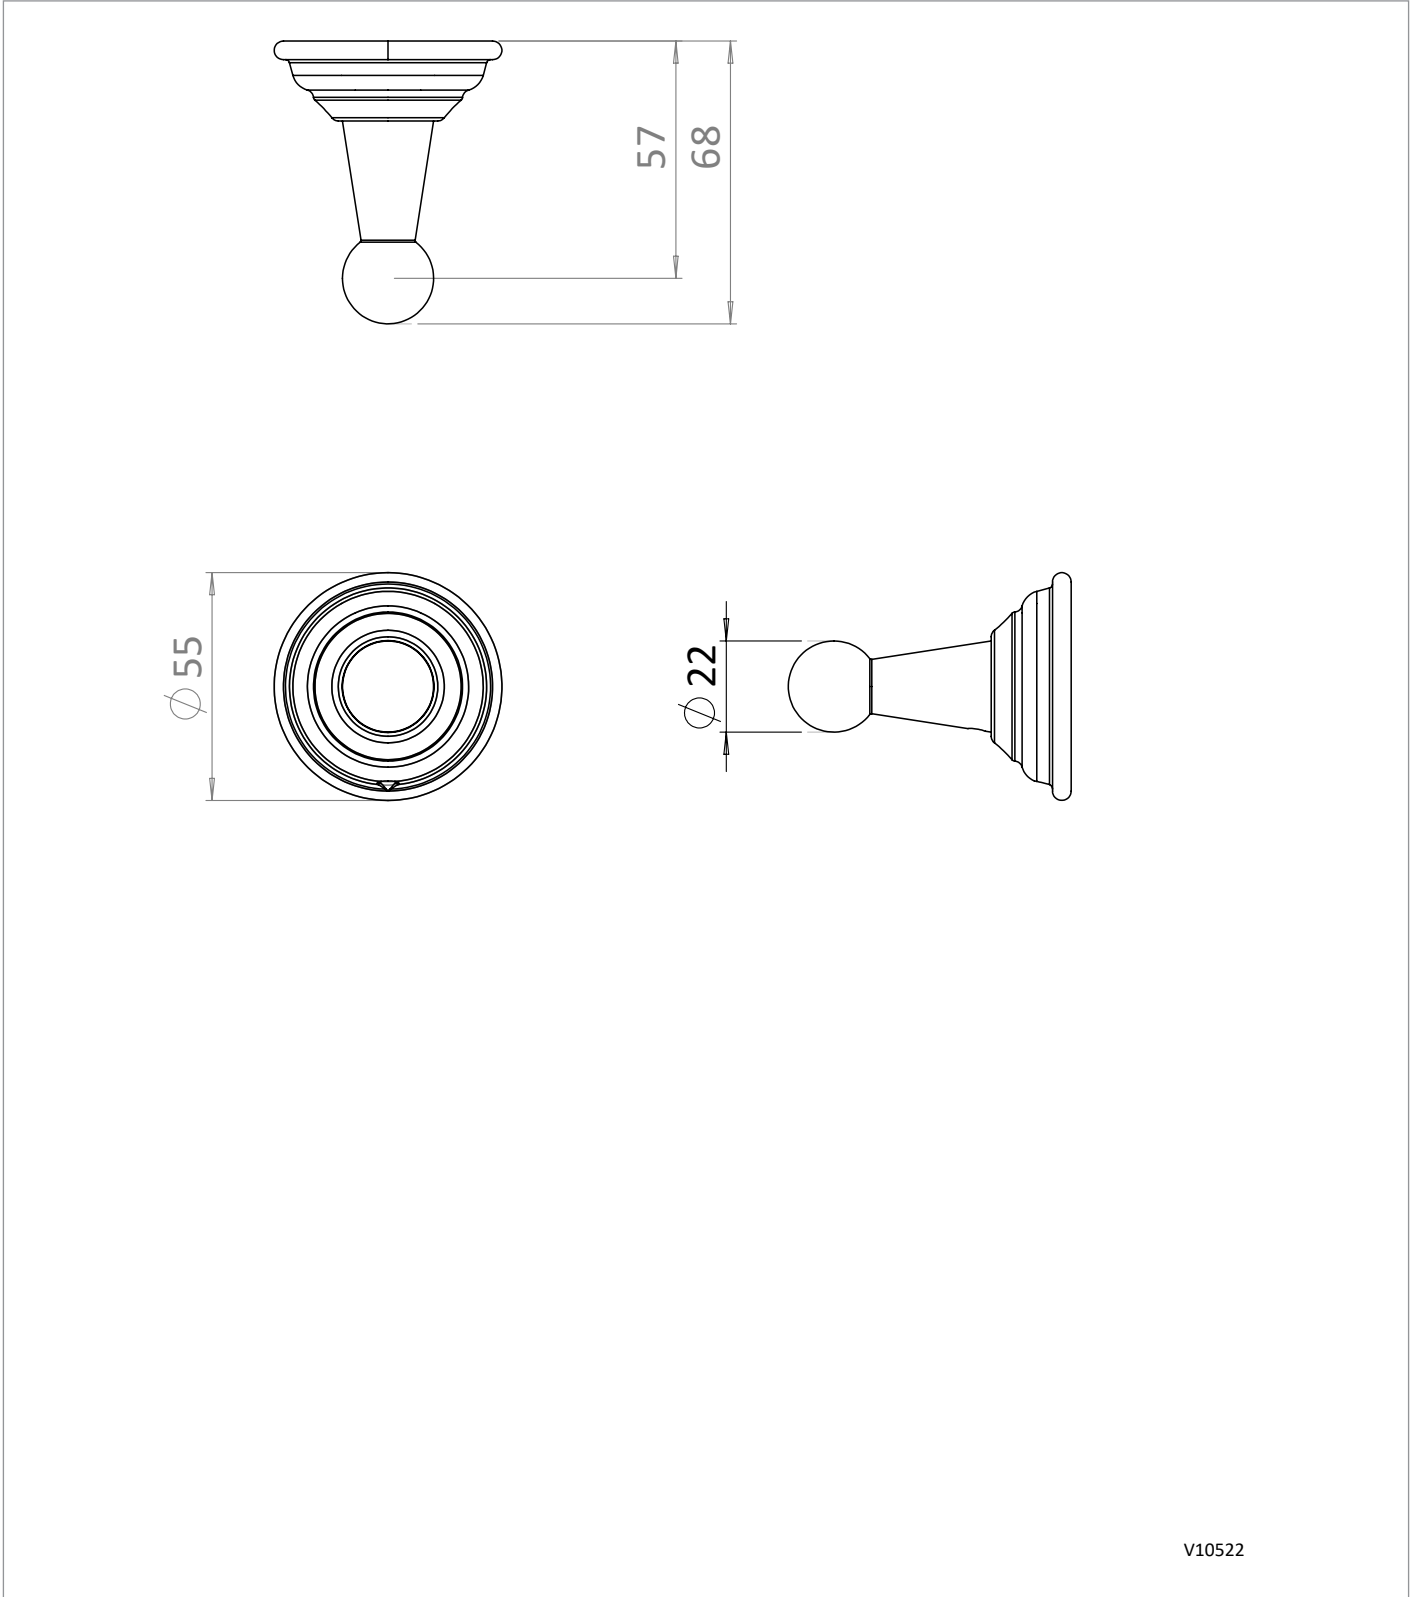

PRODUCT DATA SHEET

PRODUCT CODE

BL021L

RANGE

Belgravia

DESCRIPTION

Belgravia Single Robe Hook Brushed Nickel

WEBSITE LINK

[Click Here](#)

| | |
|-----------------------|----------------|
| CATEGORY | Accessories |
| WARRANTY DETAILS | 15 Years |
| COLOUR | Brushed Nickel |
| FINISH APPLICATION | PVD |
| PRIMARY MATERIAL | Brass |
| INSTALL TYPE | Wall Mounted |
| PRODUCT WIDTH MM | 55 |
| PRODUCT HEIGHT MM | 55 |
| PRODUCT LENGTH MM | 68 |
| PRODUCT NET WEIGHT KG | 0.19 |

TECHNICAL DIMENSIONS

Dimensions in mm unless otherwise specified.

Tolerances (per material type) apply.

SPARES LIST

Only the parts labelled are available as spares.

| NUMBER | PART CODE | DESCRIPTION |
|--------|-----------|---|
| 1 | BL00001 | Belgravia Screw Bag for BL003, BL013, BL021, BL022, BL025, BL029, BL044 |
| 2 | BL00003 | Belgravia Wall Mounting Plate for BL003, BL013, BL021, BL022, BL025, BL029, BL044, BL023, BL028 |
| 3 | BL00010 | Belgravia Grub Screws for BL003, BL013, BL021, BL022, BL025, BL029, BL044, BL023, BL028 |