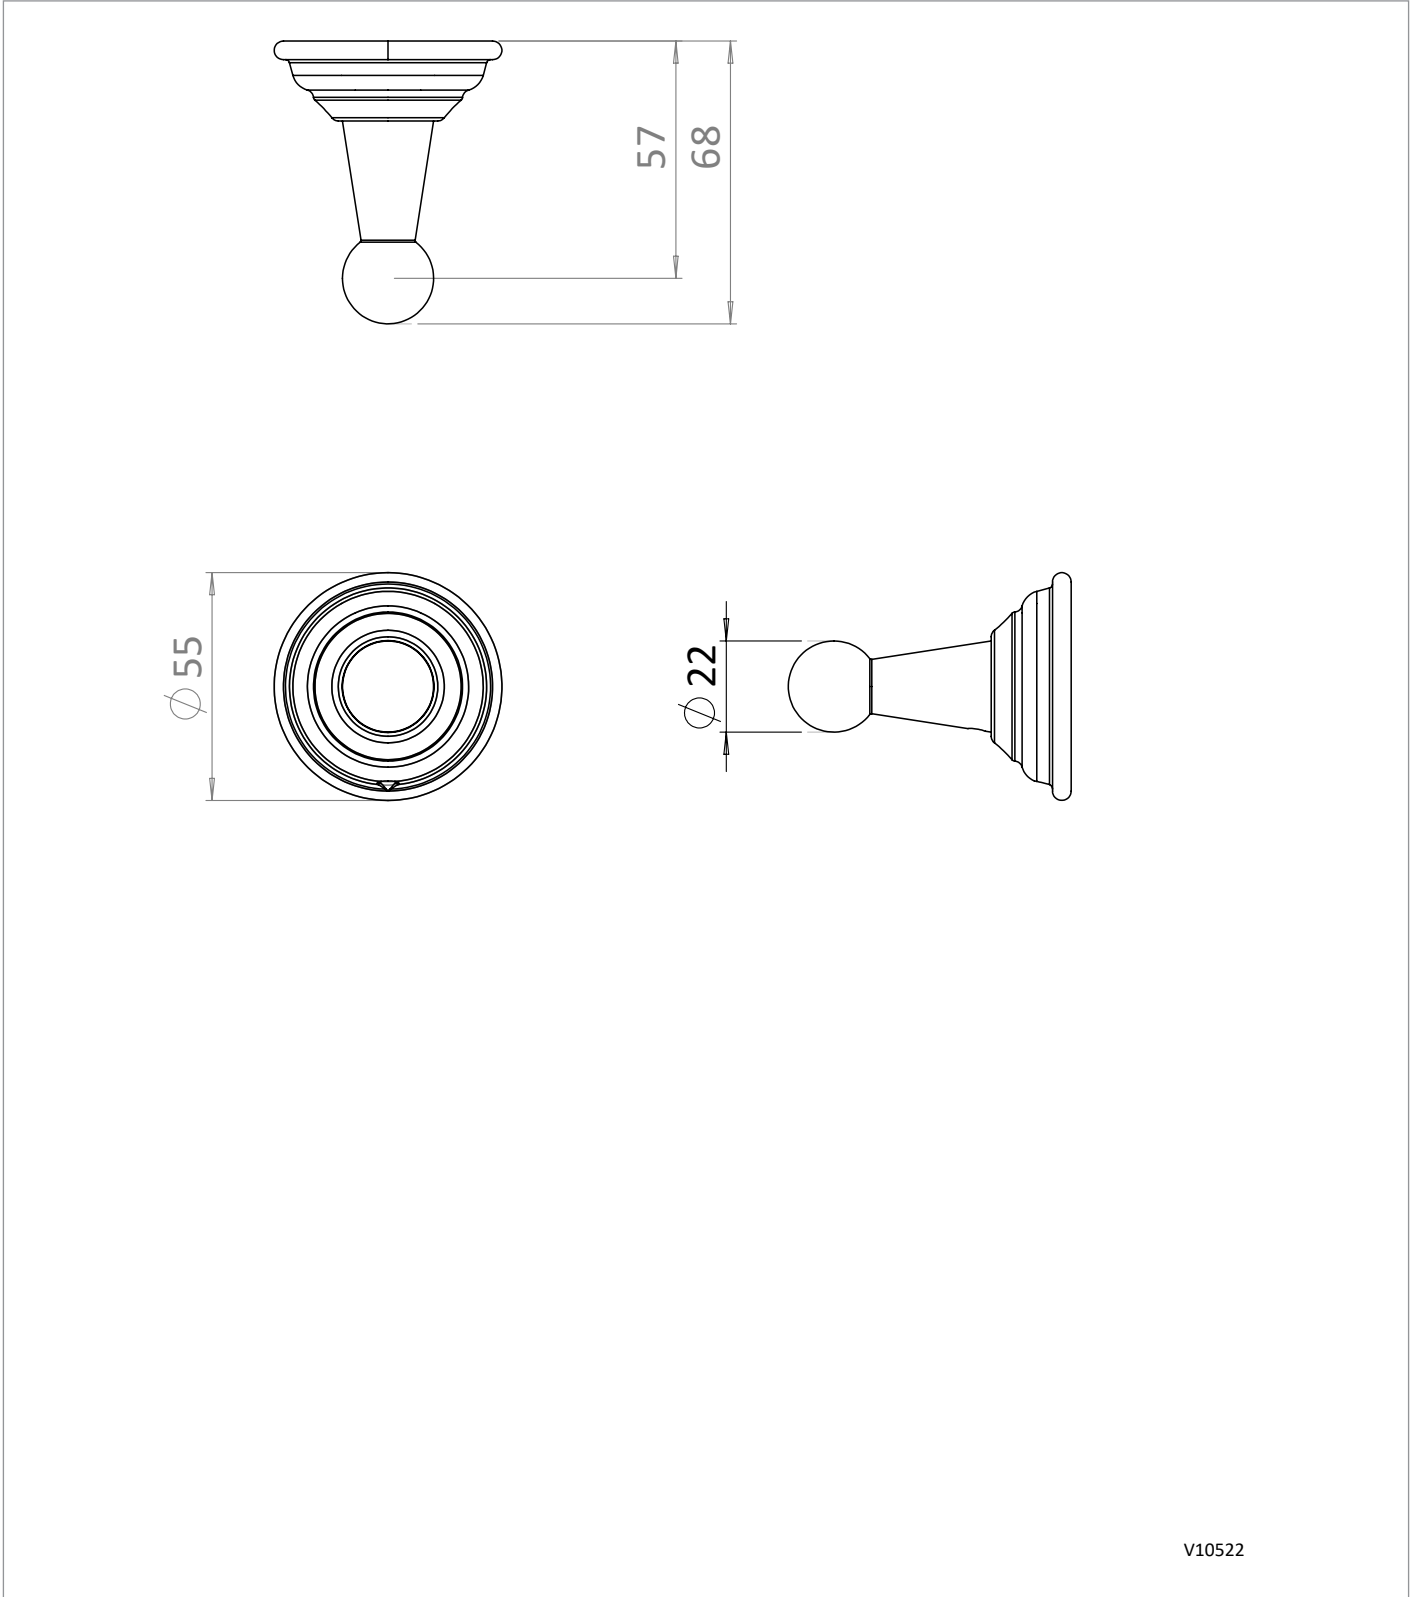

PRODUCT DATA SHEET

PRODUCT CODE

BL021L

RANGE

Belgravia

DESCRIPTION

Belgravia Single Robe Hook Brushed Nickel

WEBSITE LINK

[Click Here](#)

CATEGORY	Accessories
WARRANTY DETAILS	15 Years
COLOUR	Brushed Nickel
FINISH APPLICATION	PVD
PRIMARY MATERIAL	Brass
INSTALL TYPE	Wall Mounted
PRODUCT WIDTH MM	55
PRODUCT HEIGHT MM	55
PRODUCT LENGTH MM	68
PRODUCT NET WEIGHT KG	0.19

TECHNICAL DIMENSIONS

Dimensions in mm unless otherwise specified.

Tolerances (per material type) apply.

SPARES LIST

Only the parts labelled are available as spares.

NUMBER	PART CODE	DESCRIPTION
1	BL00001	Belgravia Screw Bag for BL003, BL013, BL021, BL022, BL025, BL029, BL044
2	BL00003	Belgravia Wall Mounting Plate for BL003, BL013, BL021, BL022, BL025, BL029, BL044, BL023, BL028
3	BL00010	Belgravia Grub Screws for BL003, BL013, BL021, BL022, BL025, BL029, BL044, BL023, BL028