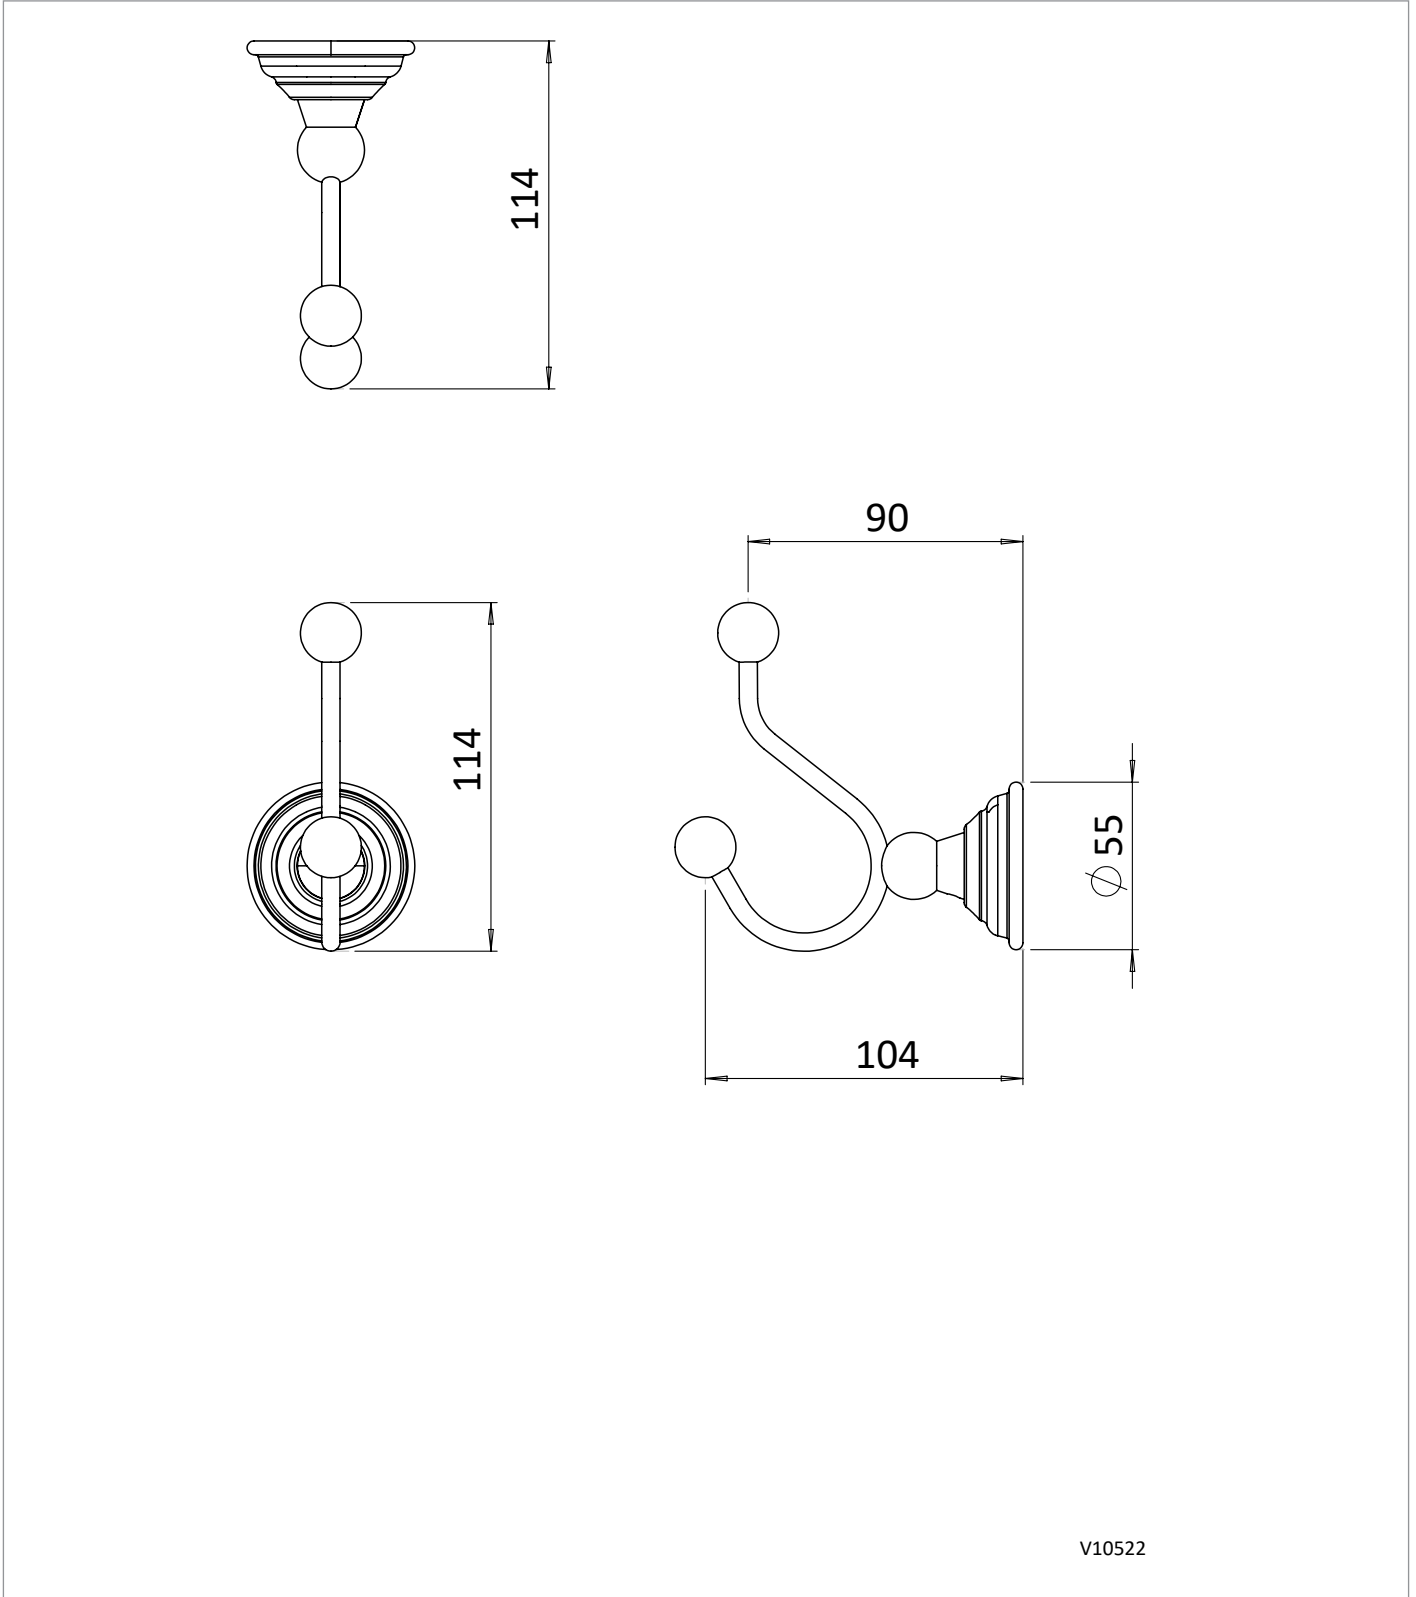

PRODUCT DATA SHEET

PRODUCT CODE

BL022F

RANGE

Belgravia

DESCRIPTION

Belgravia Double Robe Hook Brushed Brass

WEBSITE LINK

[Click Here](#)

CATEGORY	Accessories
WARRANTY DETAILS	15 Years
COLOUR	Brushed Brass
FINISH APPLICATION	PVD
PRIMARY MATERIAL	Brass
INSTALL TYPE	Wall Mounted
PRODUCT WIDTH MM	55
PRODUCT HEIGHT MM	114
PRODUCT LENGTH MM	114
PRODUCT NET WEIGHT KG	0.26

TECHNICAL DIMENSIONS

Dimensions in mm unless otherwise specified.

Tolerances (per material type) apply.

SPARES LIST

Only the parts labelled are available as spares.

NUMBER	PART CODE	DESCRIPTION
1	BL00001	Belgravia Screw Bag for BL003, BL013, BL021, BL022, BL025, BL029, BL044
2	BL00003	Belgravia Wall Mounting Plate for BL003, BL013, BL021, BL022, BL025, BL029, BL044, BL023, BL028
3	BL00010	Belgravia Grub Screws for BL003, BL013, BL021, BL022, BL025, BL029, BL044, BL023, BL028