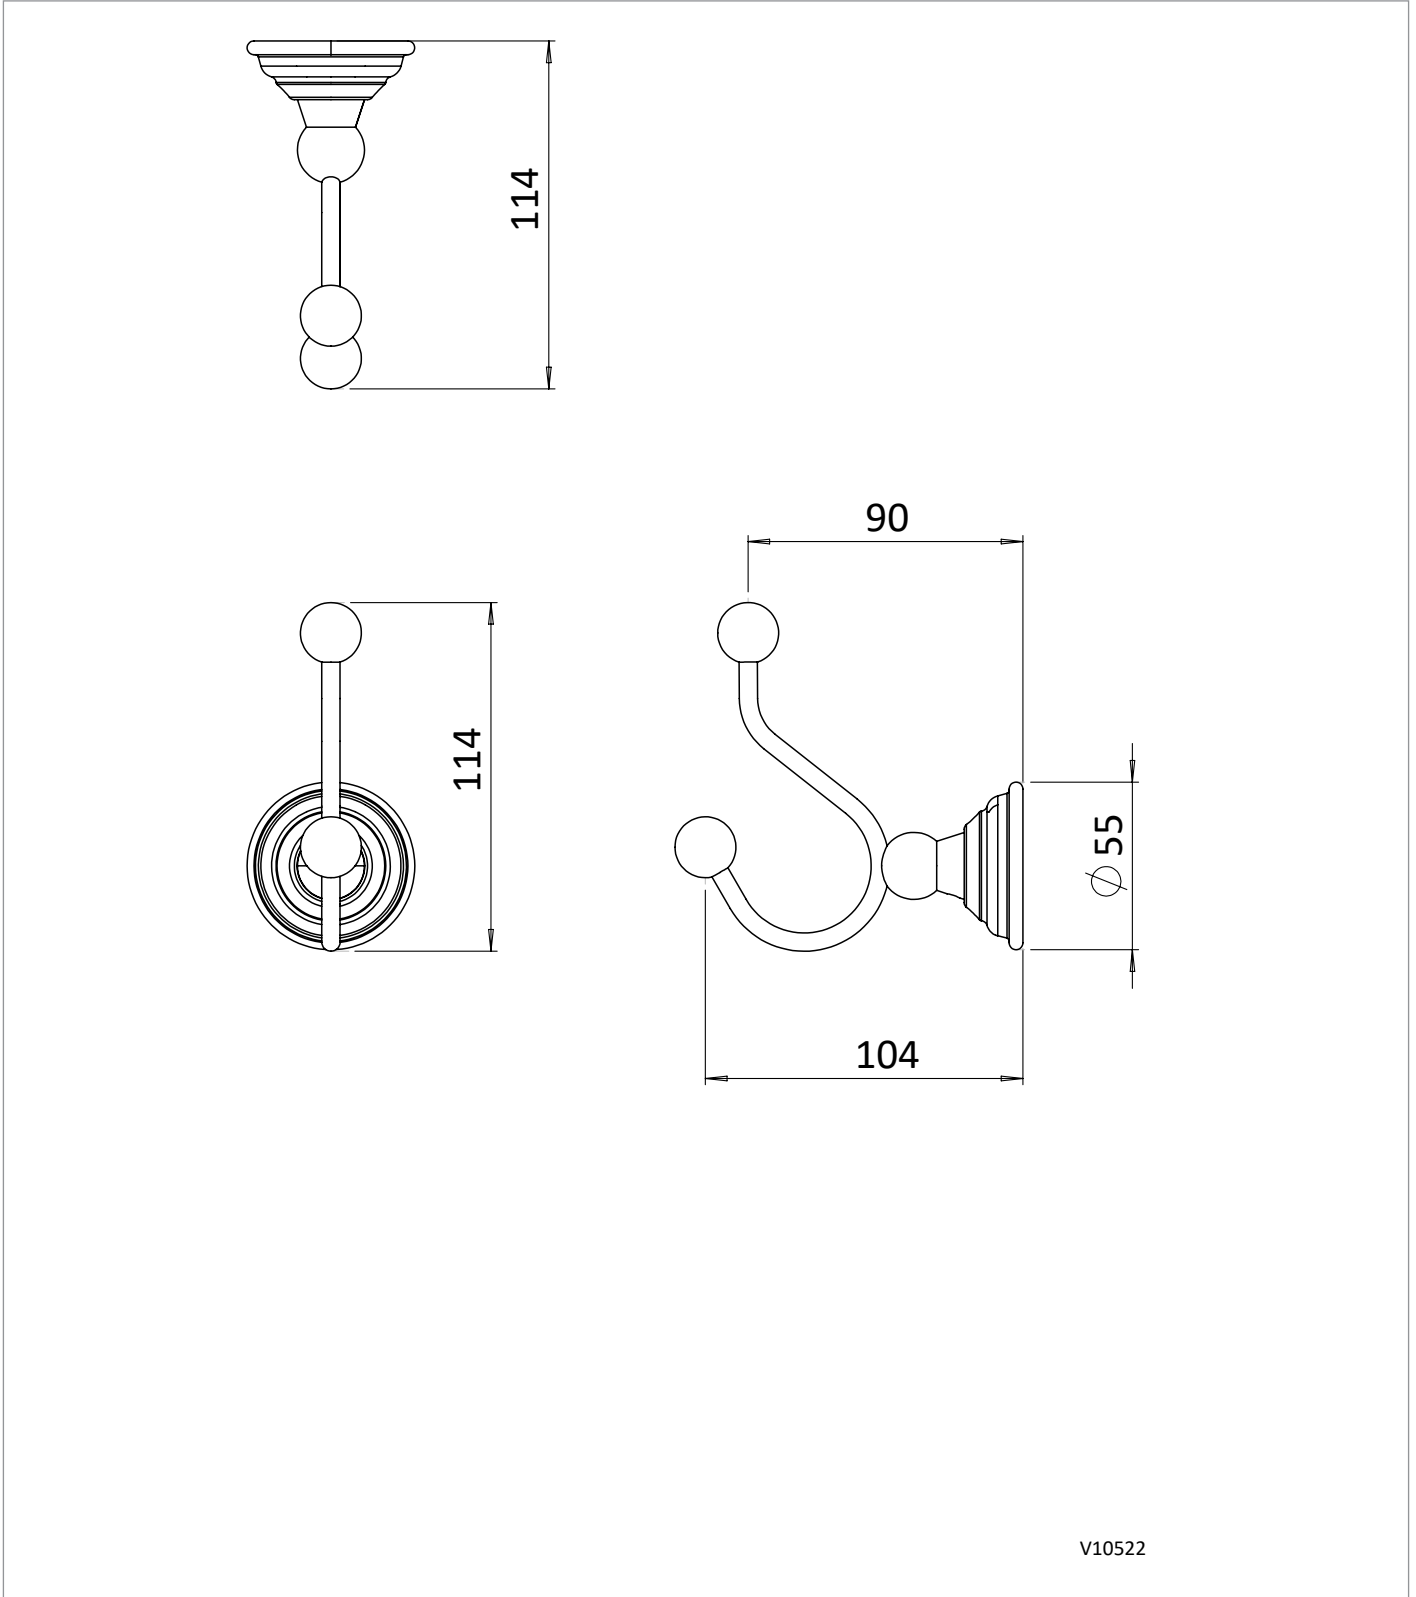

## WEBSITE LINK

[Click Here](#)

CATEGORY	Accessories
WARRANTY DETAILS	15 Years
COLOUR	Brushed Brass
FINISH APPLICATION	PVD
PRIMARY MATERIAL	Brass
INSTALL TYPE	Wall Mounted
PRODUCT WIDTH MM	55
PRODUCT HEIGHT MM	114
PRODUCT LENGTH MM	114
PRODUCT NET WEIGHT KG	0.26

## TECHNICAL DIMENSIONS

Dimensions in mm unless otherwise specified.

Tolerances (per material type) apply.