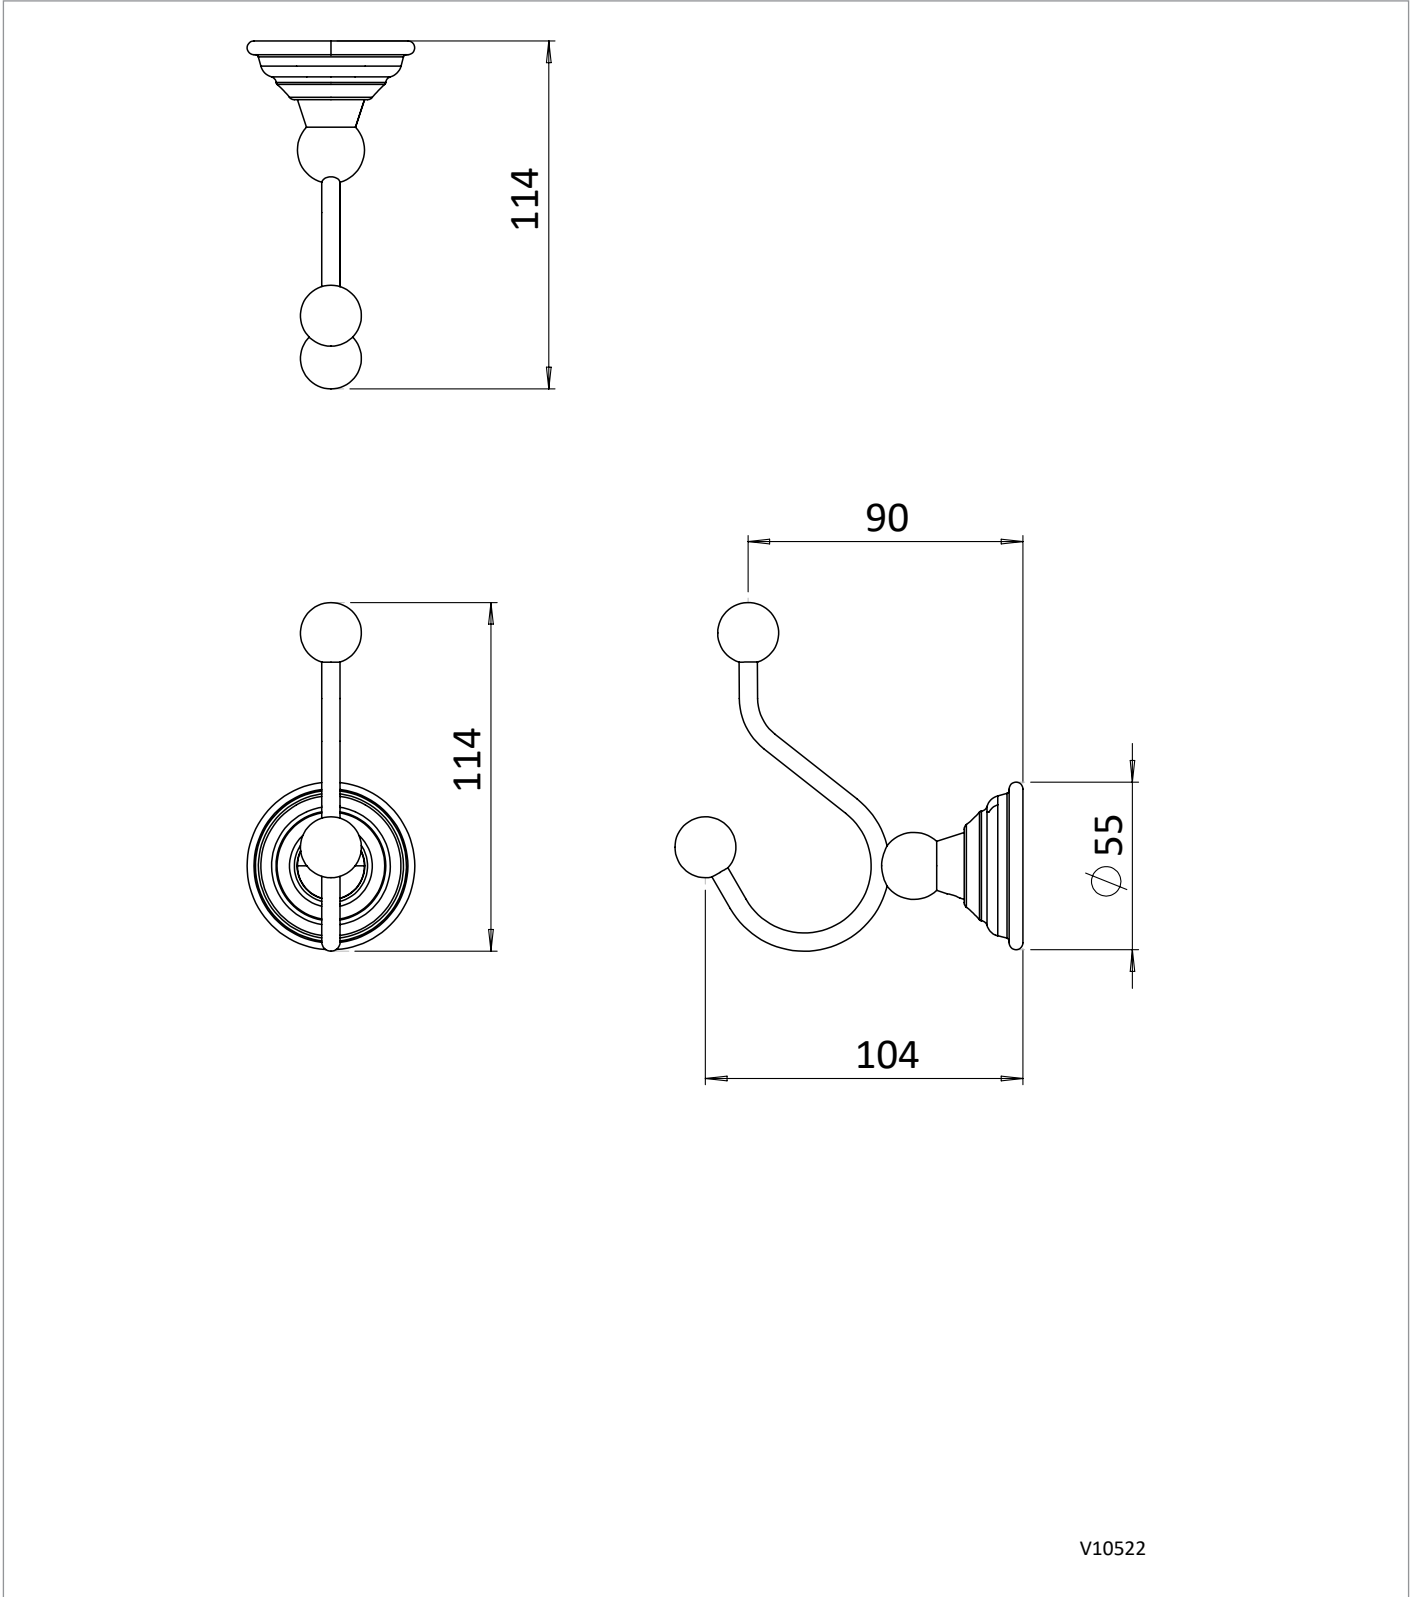

PRODUCT DATA SHEET

PRODUCT CODE

BL022L

RANGE

Belgravia

DESCRIPTION

Belgravia Double Robe Hook Brushed Nickel

WEBSITE LINK

[Click Here](#)

CATEGORY	Accessories
WARRANTY DETAILS	15 Years
COLOUR	Brushed Nickel
FINISH APPLICATION	PVD
PRIMARY MATERIAL	Brass
INSTALL TYPE	Wall Mounted
PRODUCT WIDTH MM	55
PRODUCT HEIGHT MM	114
PRODUCT LENGTH MM	114
PRODUCT NET WEIGHT KG	0.26

TECHNICAL DIMENSIONS

Dimensions in mm unless otherwise specified.

Tolerances (per material type) apply.

SPARES LIST

Only the parts labelled are available as spares.

NUMBER	PART CODE	DESCRIPTION
1	BL00001	Belgravia Screw Bag for BL003, BL013, BL021, BL022, BL025, BL029, BL044
2	BL00003	Belgravia Wall Mounting Plate for BL003, BL013, BL021, BL022, BL025, BL029, BL044, BL023, BL028
3	BL00010	Belgravia Grub Screws for BL003, BL013, BL021, BL022, BL025, BL029, BL044, BL023, BL028