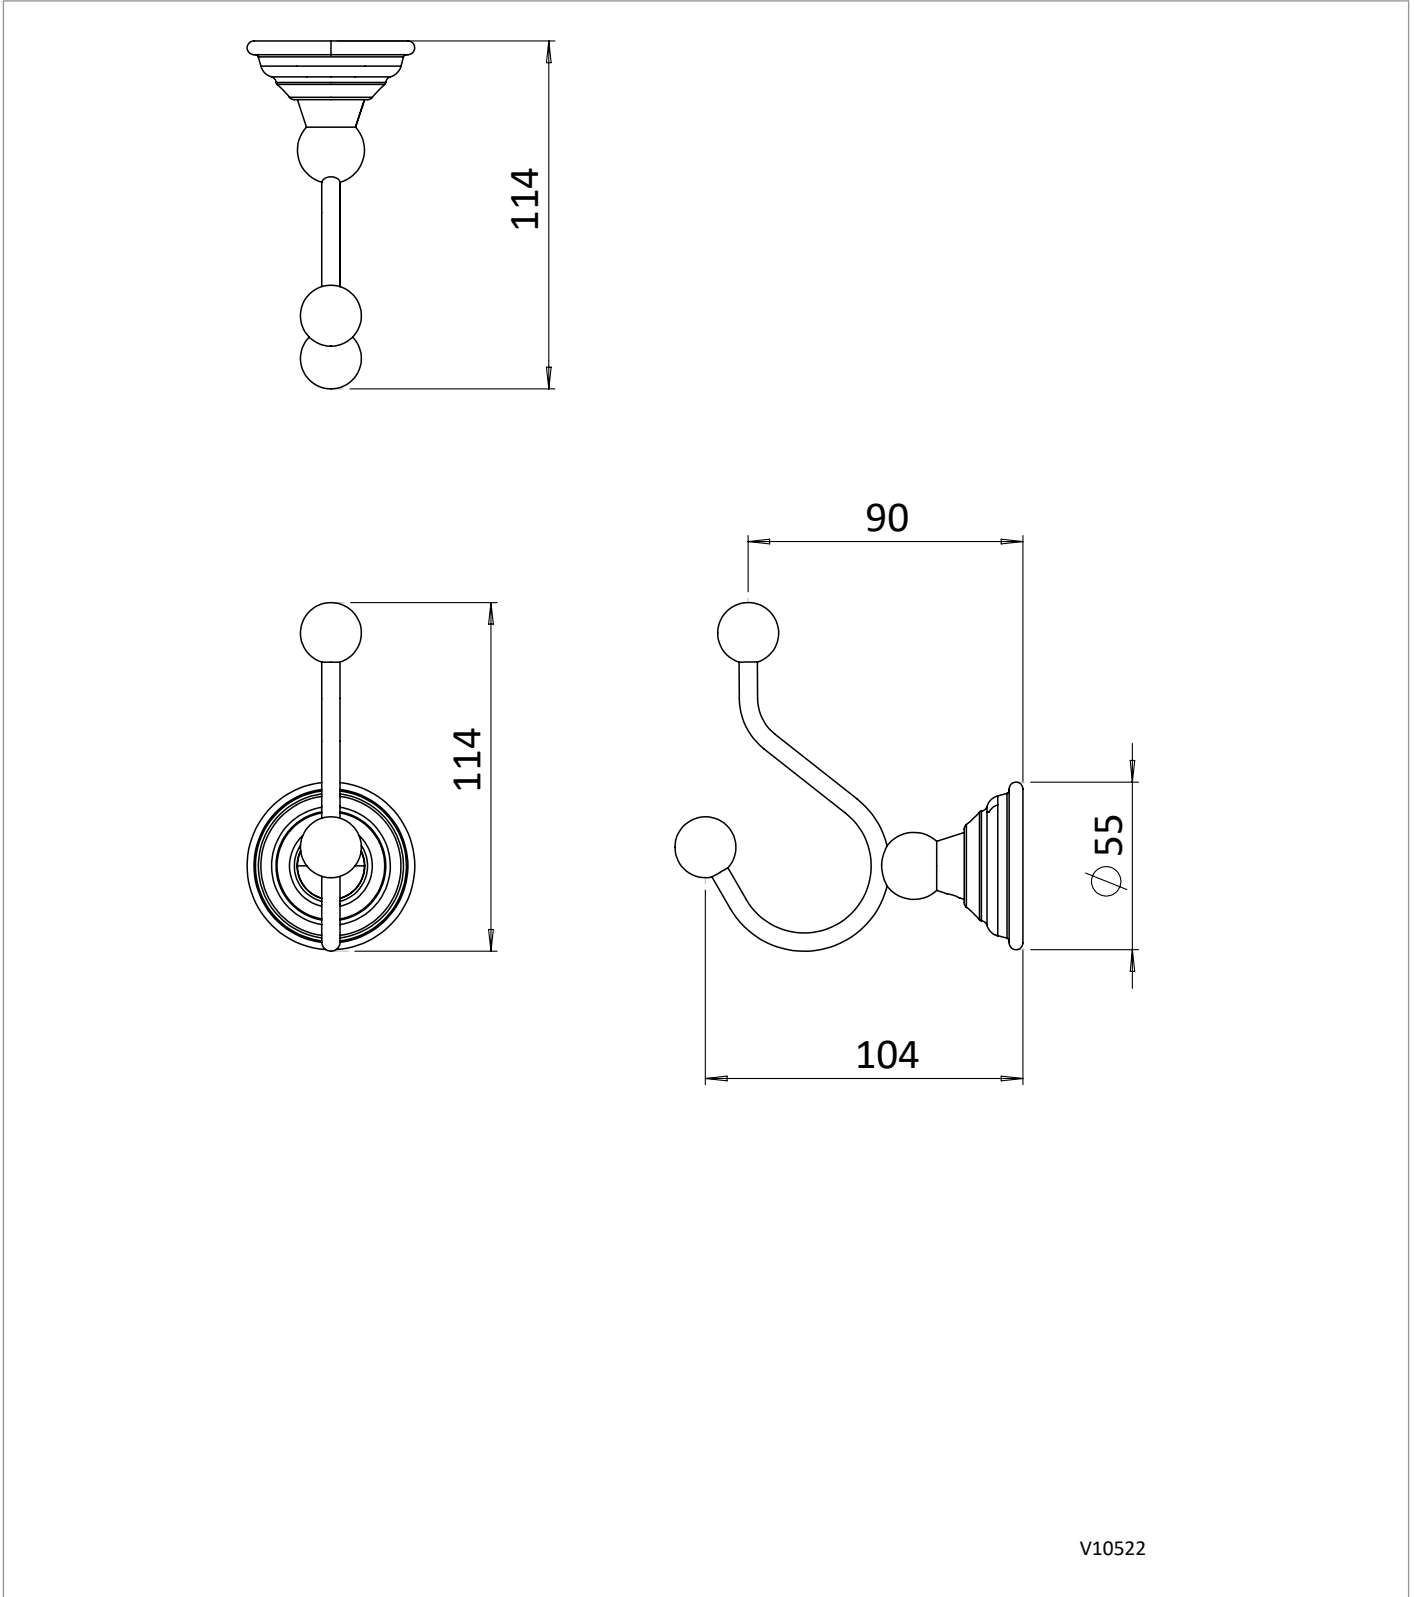

PRODUCT DATA SHEET

PRODUCT CODE

BL022L

RANGE

Belgravia

DESCRIPTION

Belgravia Double Robe Hook Brushed Nickel

WEBSITE LINK

[Click Here](#)

CATEGORY	Accessories
WARRANTY DETAILS	15 Years
COLOUR	Brushed Nickel
FINISH APPLICATION	PVD
PRIMARY MATERIAL	Brass
INSTALL TYPE	Wall Mounted
PRODUCT WIDTH MM	55
PRODUCT HEIGHT MM	114
PRODUCT LENGTH MM	114
PRODUCT NET WEIGHT KG	0.26

TECHNICAL DIMENSIONS

Dimensions in mm unless otherwise specified.

Tolerances (per material type) apply.

SPARES LIST

Only the parts labelled are available as spares.

NUMBER	PART CODE	DESCRIPTION
1	BL00001	Belgravia Screw Bag for BL003, BL013, BL021, BL022, BL025, BL029, BL044
2	BL00003	Belgravia Wall Mounting Plate for BL003, BL013, BL021, BL022, BL025, BL029, BL044, BL023, BL028
3	BL00010	Belgravia Grub Screws for BL003, BL013, BL021, BL022, BL025, BL029, BL044, BL023, BL028