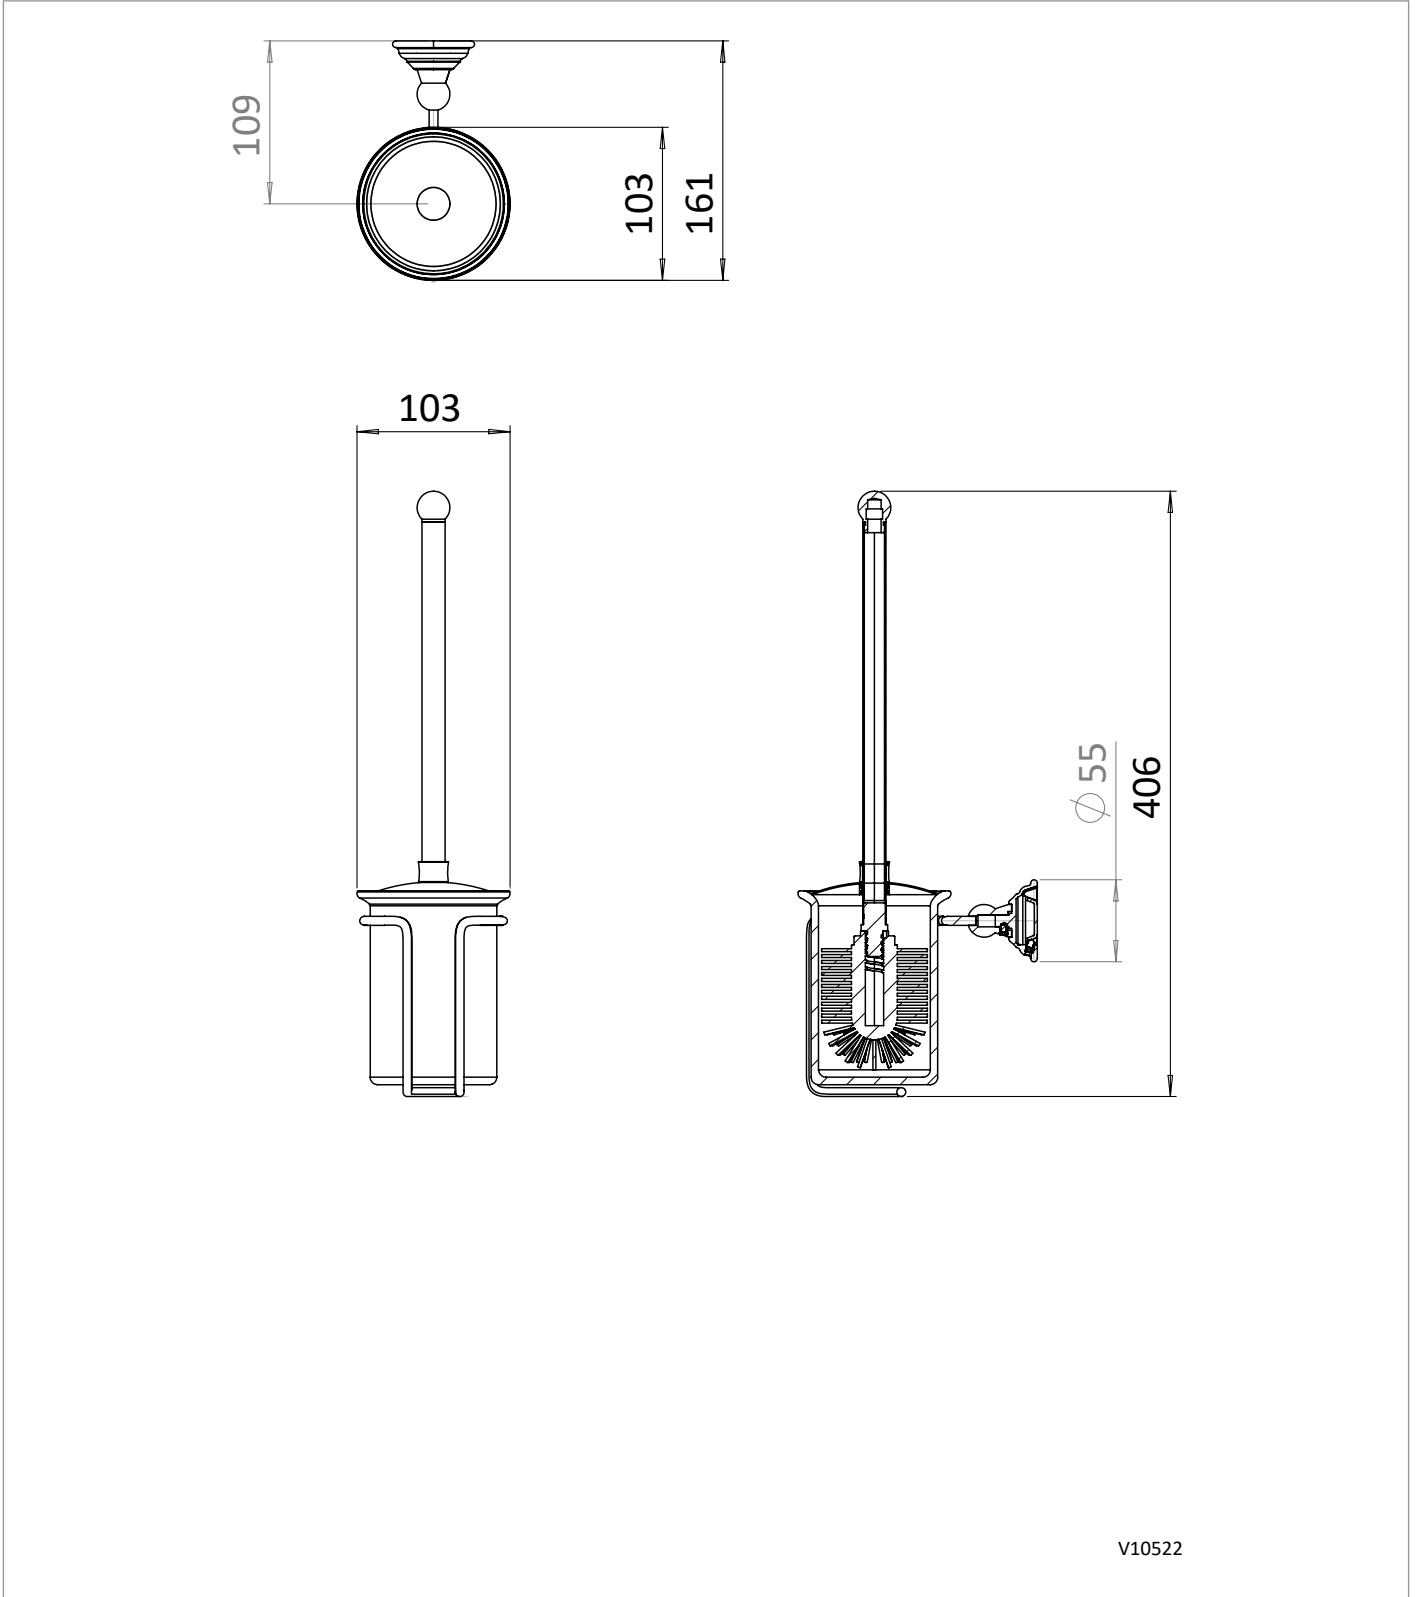

## WEBSITE LINK

[Click Here](#)

CATEGORY	Accessories
WARRANTY DETAILS	15 Years
COLOUR	Chrome
FINISH APPLICATION	Electroplated
PRIMARY MATERIAL	Brass
SECONDARY MATERIAL	Fine Fire Clay
INSTALL TYPE	Wall Mounted
PRODUCT WIDTH MM	103
PRODUCT HEIGHT MM	406
PRODUCT LENGTH MM	161
PRODUCT NET WEIGHT KG	0.96

## TECHNICAL DIMENSIONS

Dimensions in mm unless otherwise specified.

Tolerances (per material type) apply.

## SPARES LIST

Only the parts labelled are available as spares.

NUMBER	PART CODE	DESCRIPTION
1	SP542N	Silicone WC brush head
2	SP522N	Brush set Chrome