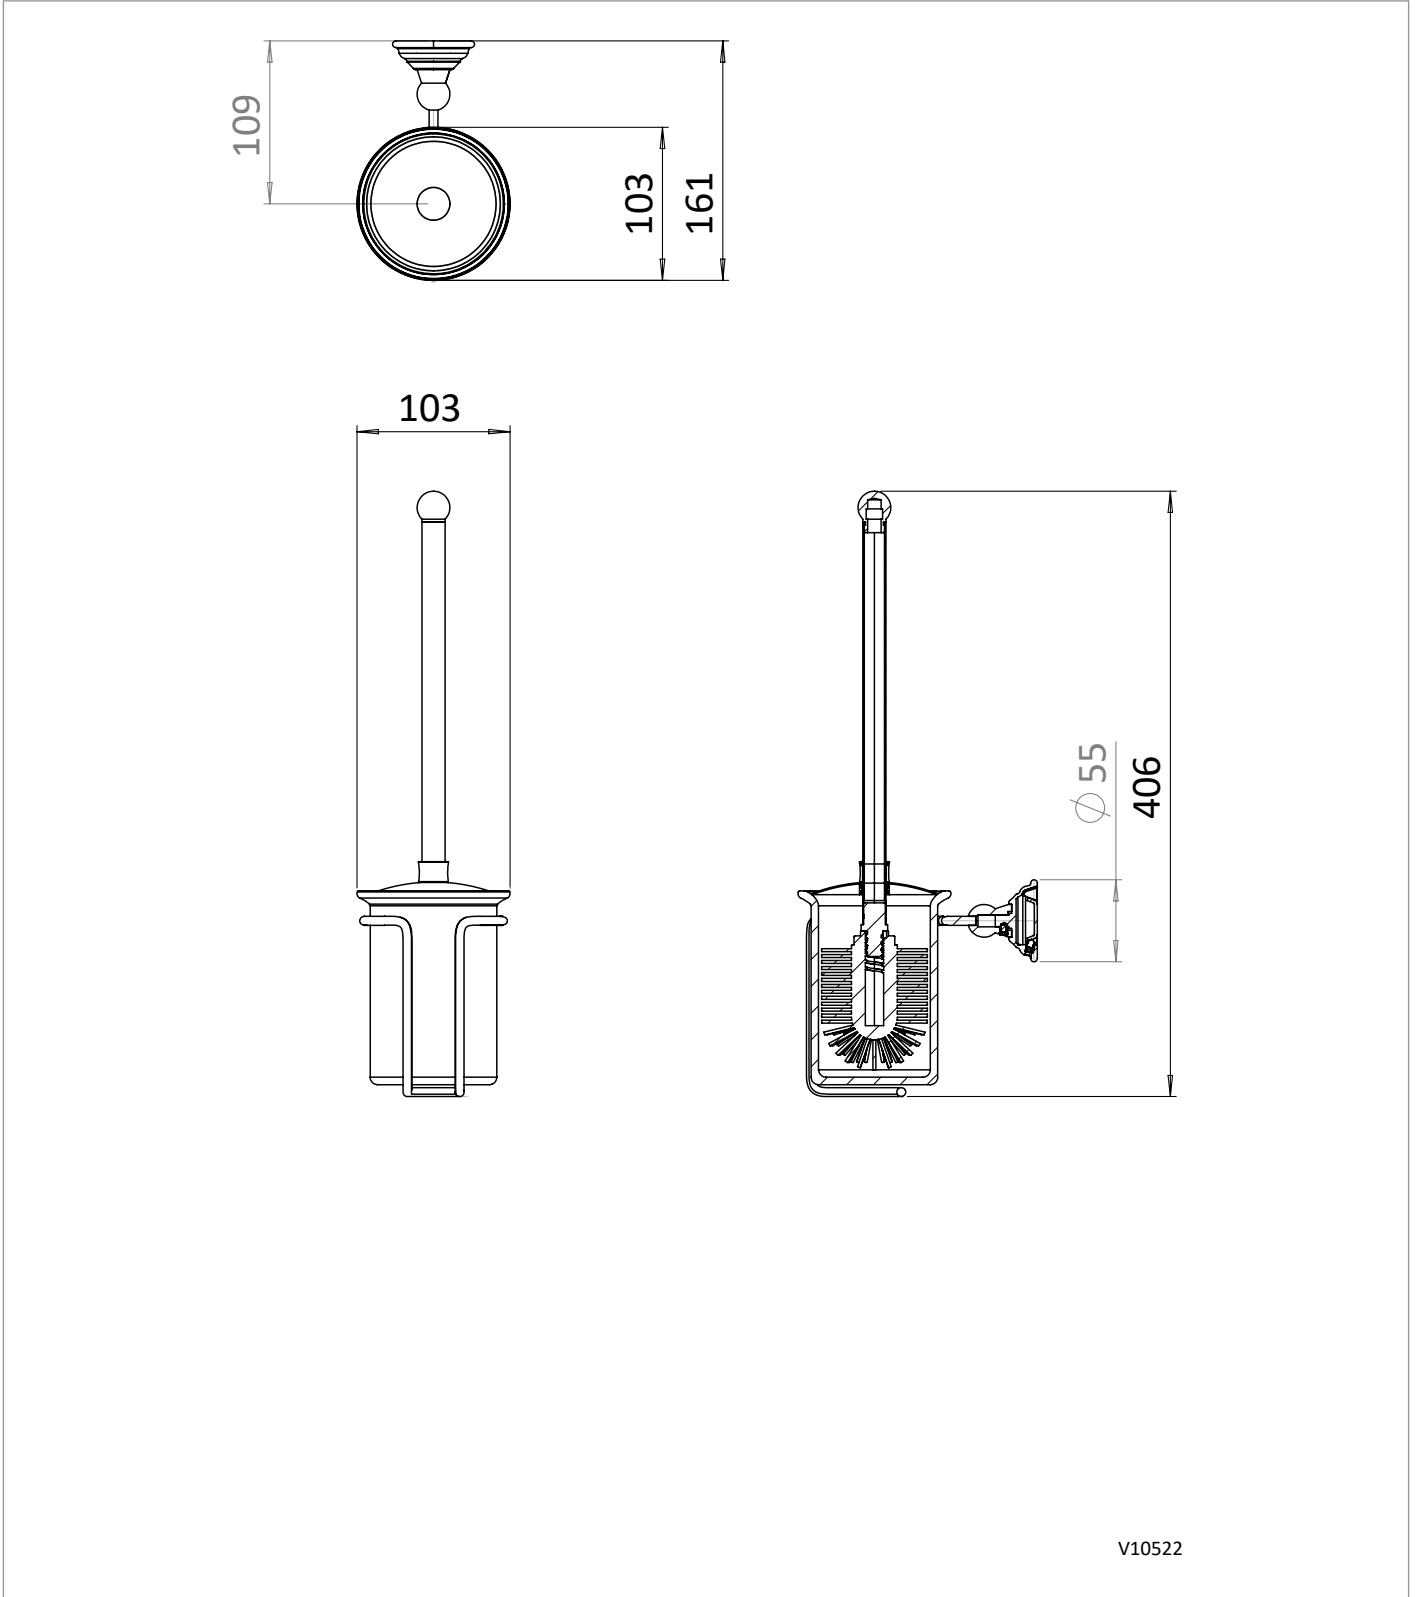

PRODUCT DATA SHEET

PRODUCT CODE

BL025F

RANGE

Belgravia

DESCRIPTION

Belgravia Toilet Brush Holder Brushed Brass

WEBSITE LINK

[Click Here](#)

CATEGORY	Accessories
WARRANTY DETAILS	15 Years
COLOUR	Brushed Brass
FINISH APPLICATION	PVD
PRIMARY MATERIAL	Brass
SECONDARY MATERIAL	Fine Fire Clay
INSTALL TYPE	Wall Mounted
PRODUCT WIDTH MM	103
PRODUCT HEIGHT MM	406
PRODUCT LENGTH MM	161
PRODUCT NET WEIGHT KG	0.96

TECHNICAL DIMENSIONS

Dimensions in mm unless otherwise specified.

Tolerances (per material type) apply.

SPARES LIST

Only the parts labelled are available as spares.

NUMBER	PART CODE	DESCRIPTION
1	BL00011F	Toilet Brush Set Brushed Brass for BL025F