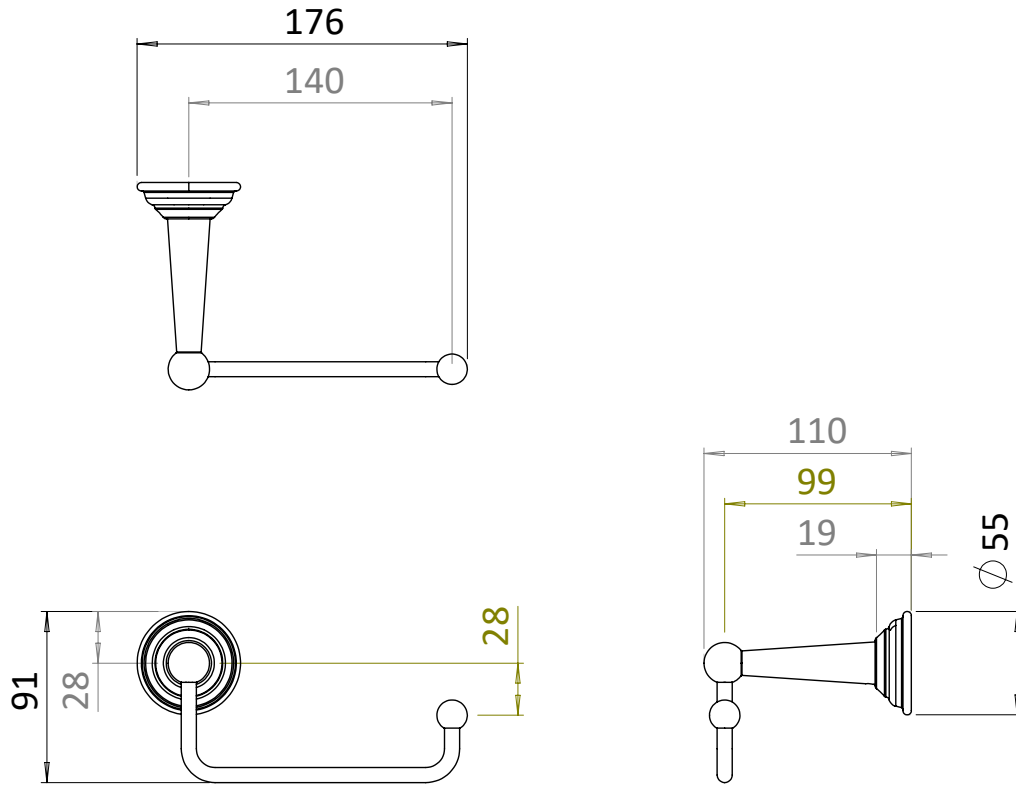

PRODUCT DATA SHEET

PRODUCT CODE

BL029F

RANGE

Belgravia

DESCRIPTION

Belgravia Toilet Roll Holder Brushed Brass

WEBSITE LINK

[Click Here](#)

CATEGORY	Accessories
WARRANTY DETAILS	15 Years
COLOUR	Brushed Brass
FINISH APPLICATION	PVD
PRIMARY MATERIAL	Brass
INSTALL TYPE	Wall Mounted
PRODUCT WIDTH MM	175
PRODUCT HEIGHT MM	91
PRODUCT LENGTH MM	110
PRODUCT NET WEIGHT KG	0.36

TECHNICAL DIMENSIONS

Dimensions in mm unless otherwise specified.

Tolerances (per material type) apply.

V10522

SPARES LIST

Only the parts labelled are available as spares.

NUMBER	PART CODE	DESCRIPTION
1	BL00001	Belgravia Screw Bag for BL003, BL013, BL021, BL022, BL025, BL029, BL044
2	BL00003	Belgravia Wall Mounting Plate for BL003, BL013, BL021, BL022, BL025, BL029, BL044, BL023, BL028
3	BL00010	Belgravia Grub Screws for BL003, BL013, BL021, BL022, BL025, BL029, BL044, BL023, BL028