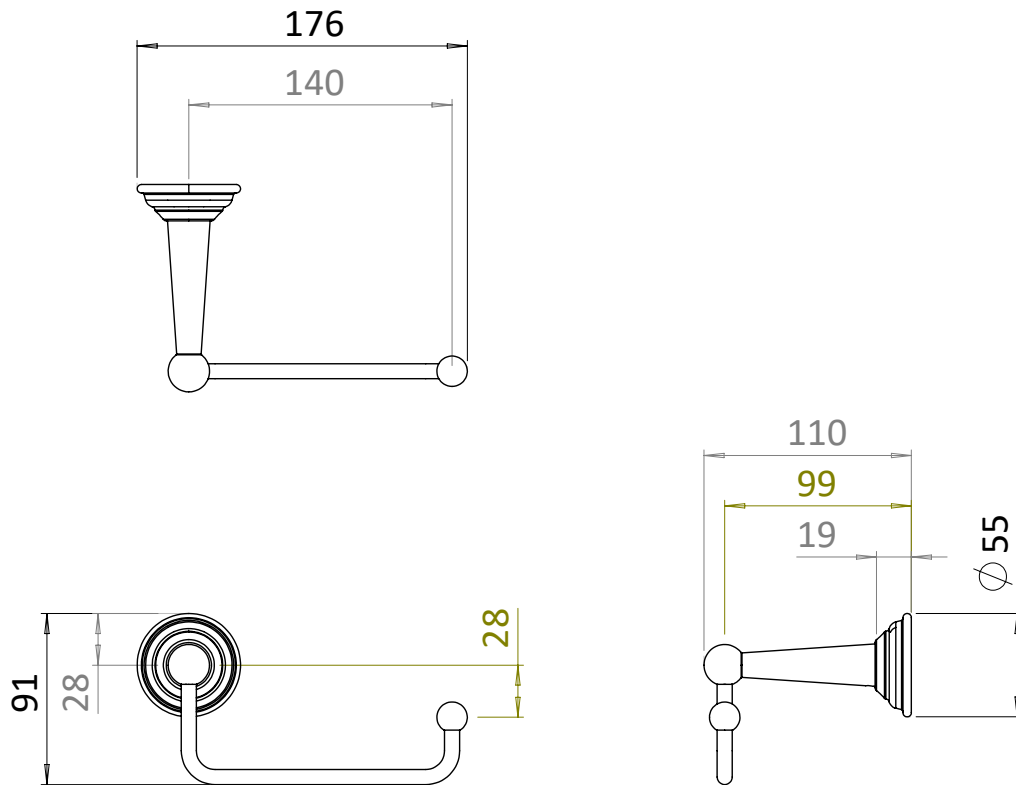

PRODUCT DATA SHEET

PRODUCT CODE

BL029L

RANGE

Belgravia

DESCRIPTION

Belgravia Toilet Roll Holder Brushed Nickel

WEBSITE LINK

[Click Here](#)

CATEGORY	Accessories
WARRANTY DETAILS	15 Years
COLOUR	Brushed Nickel
FINISH APPLICATION	PVD
PRIMARY MATERIAL	Brass
INSTALL TYPE	Wall Mounted
PRODUCT WIDTH MM	175
PRODUCT HEIGHT MM	91
PRODUCT LENGTH MM	110
PRODUCT NET WEIGHT KG	0.36

TECHNICAL DIMENSIONS

Dimensions in mm unless otherwise specified.

Tolerances (per material type) apply.

V10522

SPARES LIST

Only the parts labelled are available as spares.

NUMBER	PART CODE	DESCRIPTION
1	BL00001	Belgravia Screw Bag for BL003, BL013, BL021, BL022, BL025, BL029, BL044
2	BL00003	Belgravia Wall Mounting Plate for BL003, BL013, BL021, BL022, BL025, BL029, BL044, BL023, BL028
3	BL00010	Belgravia Grub Screws for BL003, BL013, BL021, BL022, BL025, BL029, BL044, BL023, BL028