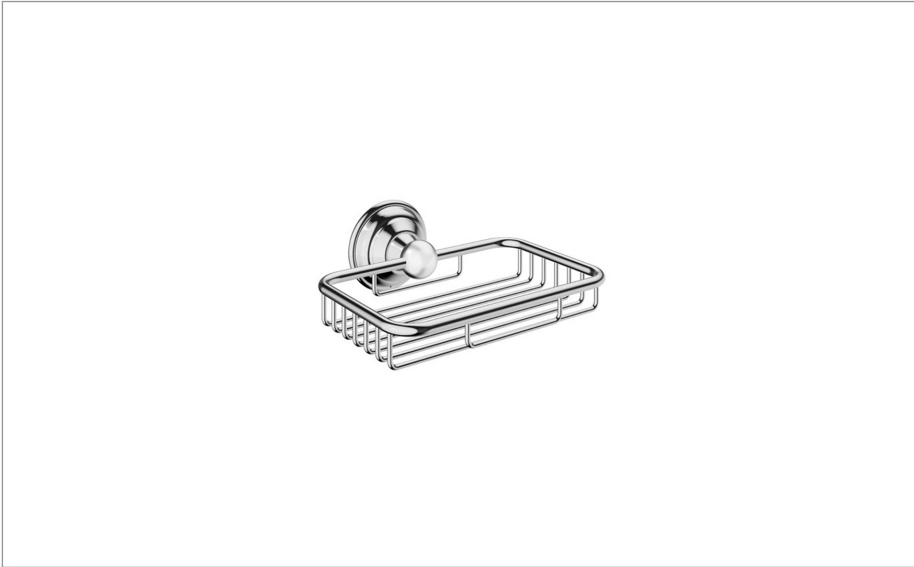

PRODUCT DATA SHEET

PRODUCT CODE

BL044C_V2

RANGE

Belgravia

DESCRIPTION

Belgravia Shower Basket Chrome

WEBSITE LINK

[Click Here](#)

CATEGORY	Accessories
WARRANTY DETAILS	15 Years
COLOUR	Chrome
FINISH APPLICATION	Electroplated
PRIMARY MATERIAL	Brass
INSTALL TYPE	Wall Mounted
PRODUCT WIDTH MM	141
PRODUCT HEIGHT MM	55
PRODUCT LENGTH MM	127
PRODUCT NET WEIGHT KG	0.3