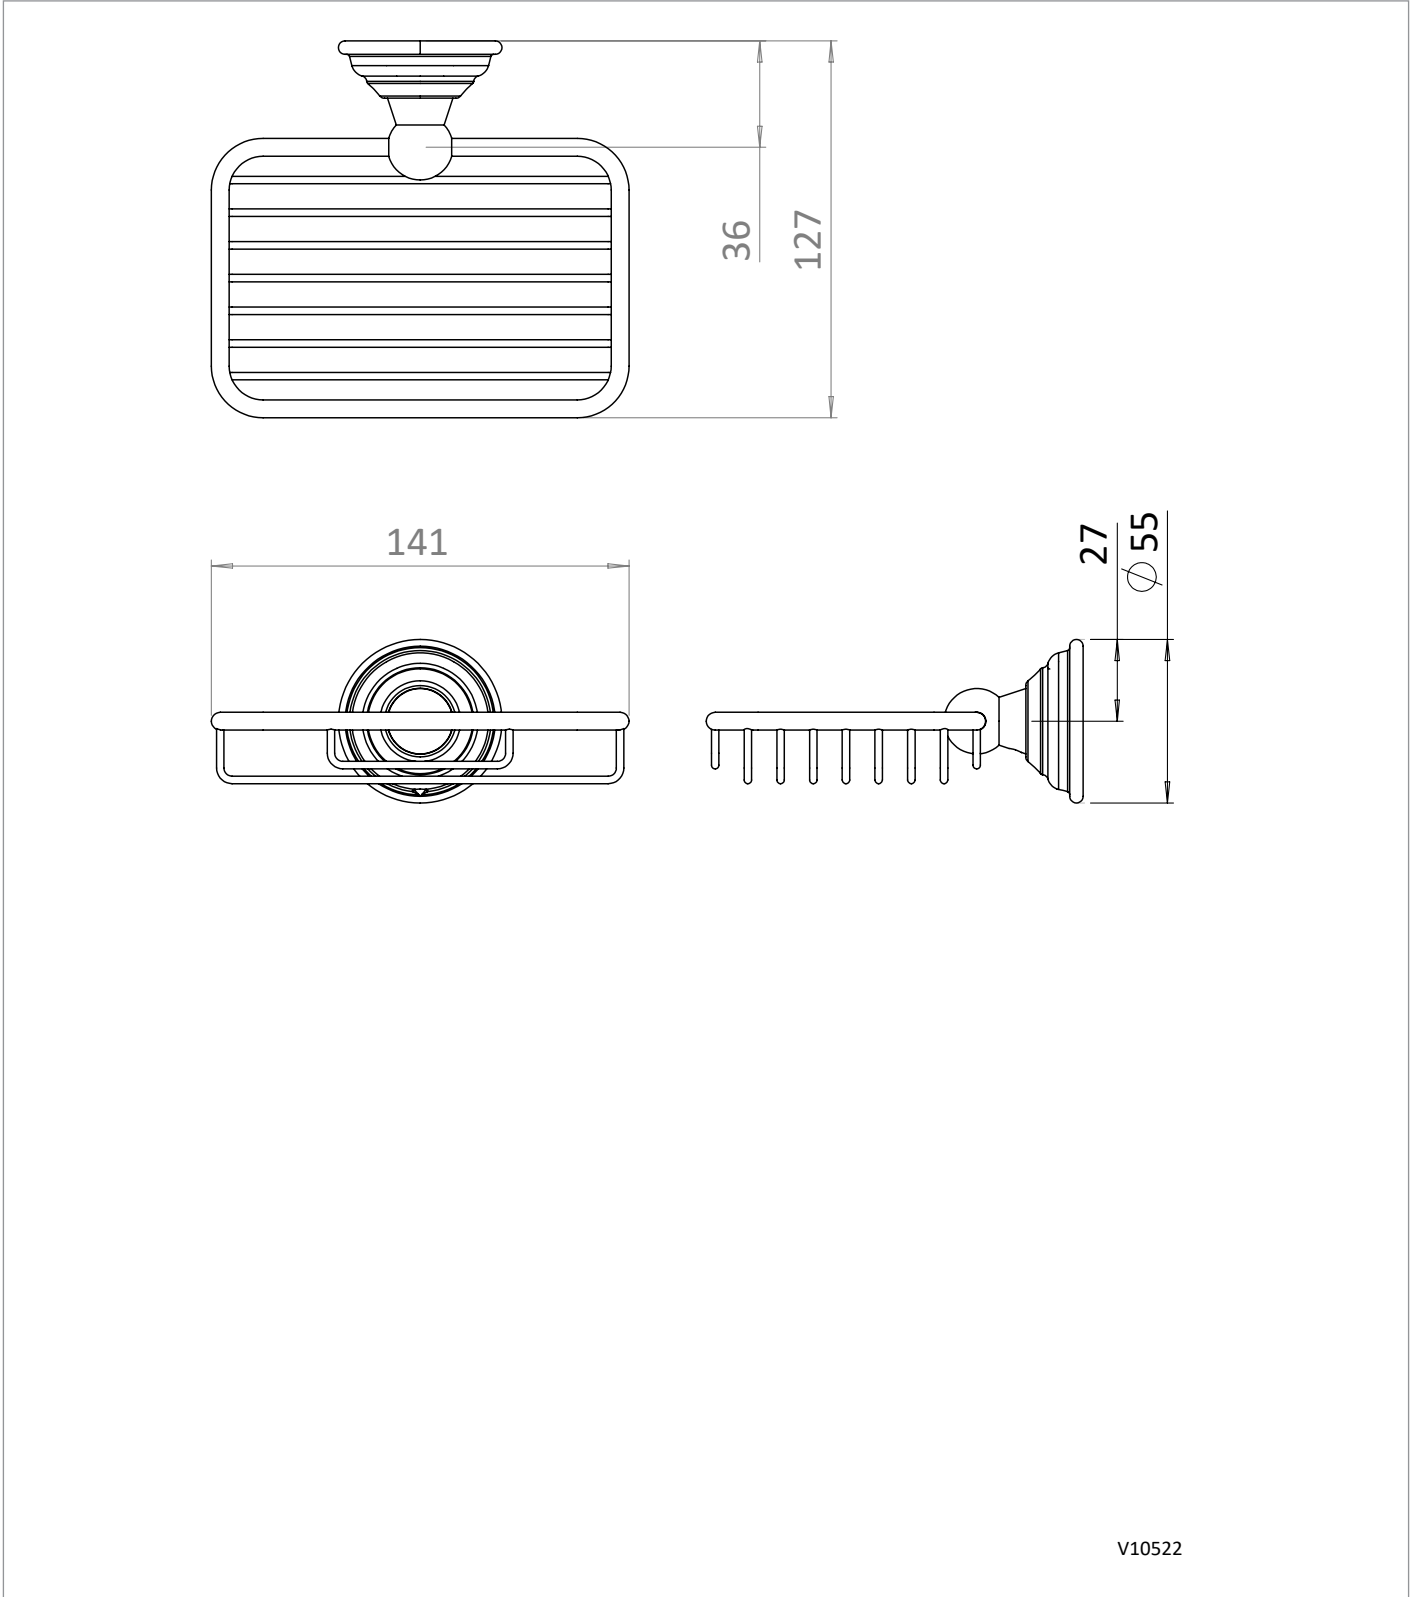

PRODUCT DATA SHEET

PRODUCT CODE

BL044C_V2

RANGE

Belgravia

DESCRIPTION

Belgravia Shower Basket Chrome

WEBSITE LINK

[Click Here](#)

CATEGORY	Accessories
WARRANTY DETAILS	15 Years
COLOUR	Chrome
FINISH APPLICATION	Electroplated
PRIMARY MATERIAL	Brass
INSTALL TYPE	Wall Mounted
PRODUCT WIDTH MM	141
PRODUCT HEIGHT MM	55
PRODUCT LENGTH MM	127
PRODUCT NET WEIGHT KG	0.3

STANDARDS	BS EN 248 : 2002
-----------	------------------

TECHNICAL DIMENSIONS

Dimensions in mm unless otherwise specified.

Tolerances (per material type) apply.

SPARES LIST

Only the parts labelled are available as spares.