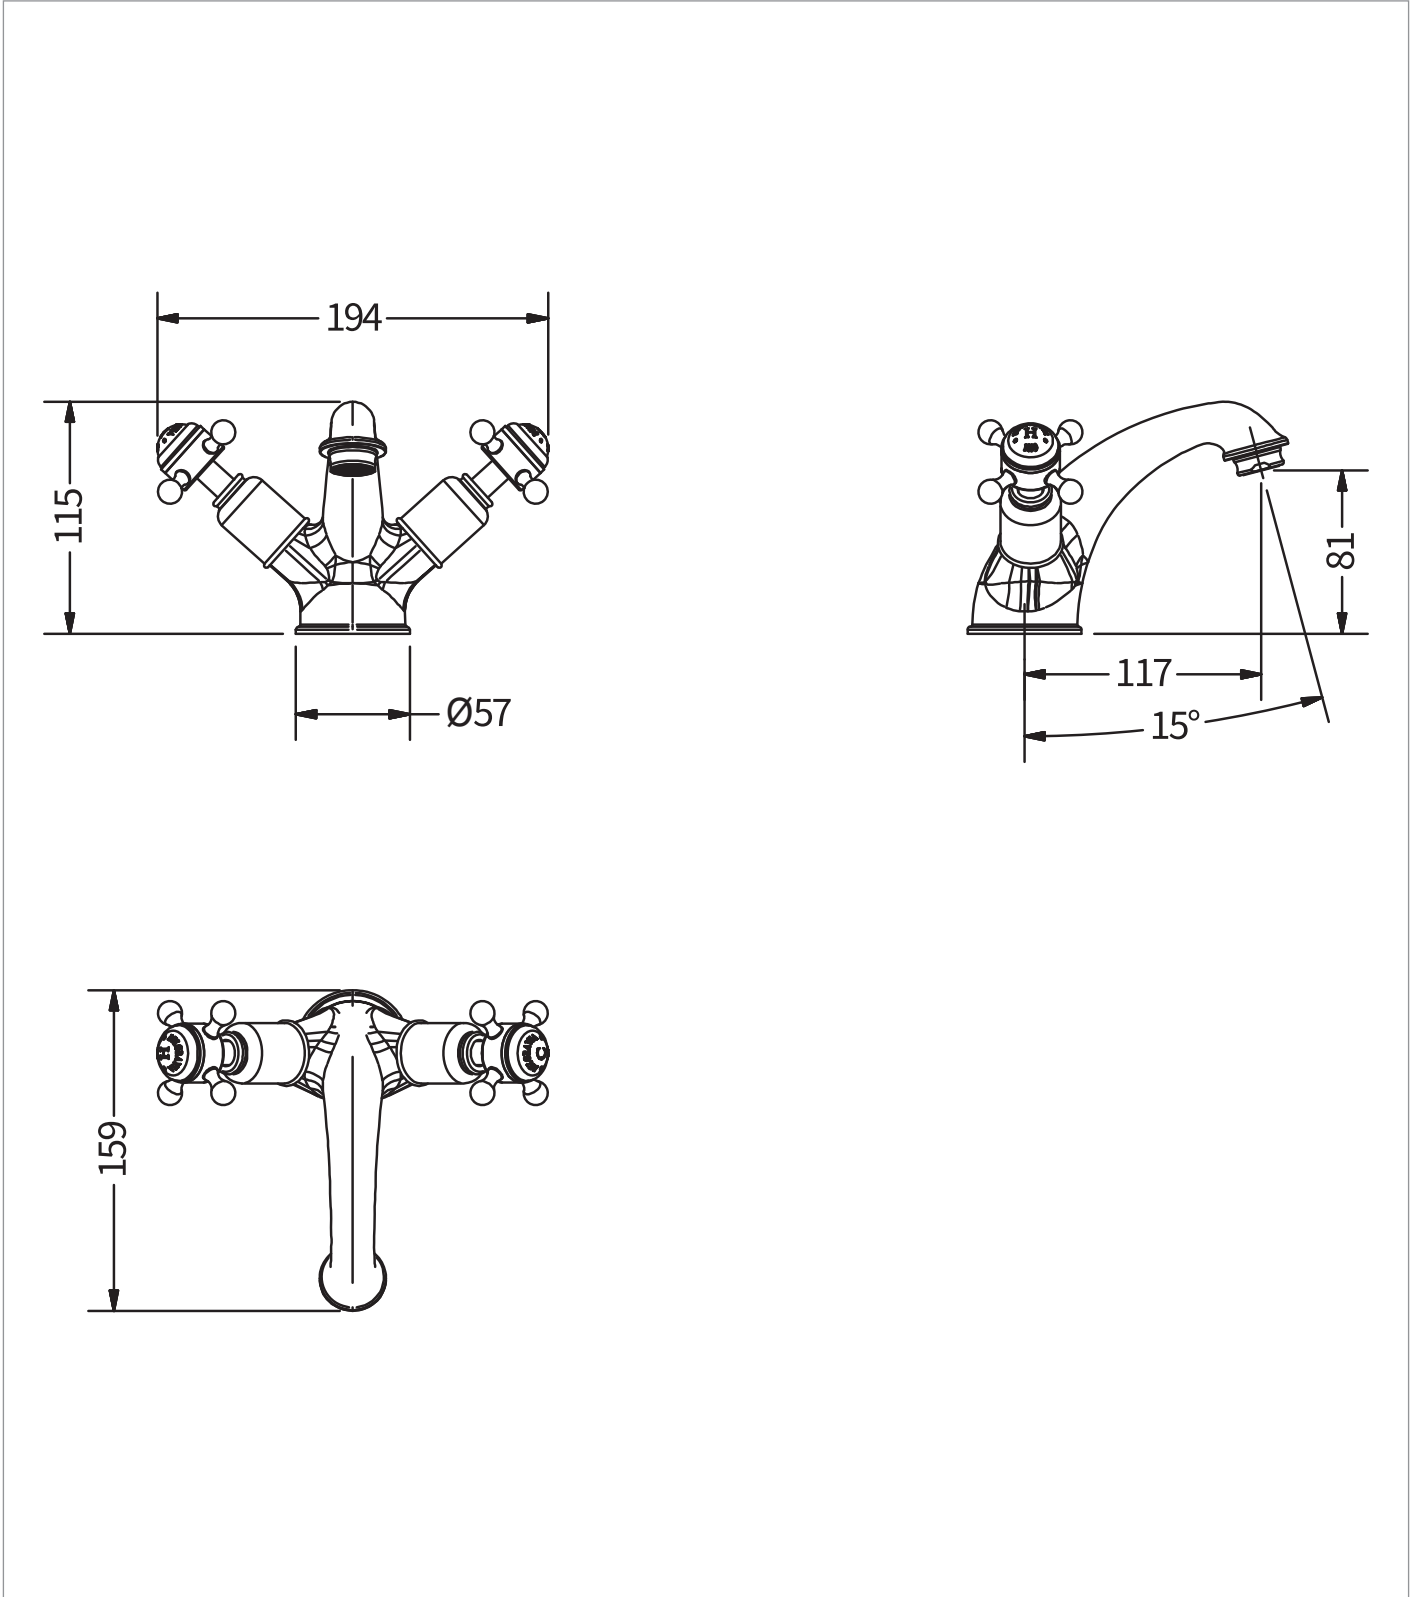

[Click Here](#)

CATEGORY	Brassware
WARRANTY DETAILS	15 Years
COLOUR	Chrome
FINISH APPLICATION	Electroplated
PRIMARY MATERIAL	Brass
INSTALL TYPE	Deck Mounted
PRODUCT WIDTH MM	190
PRODUCT HEIGHT MM	115
PRODUCT LENGTH MM	170
PRODUCT DEPTH MM	159
PRODUCT NET WEIGHT KG	1.76
MINIMUM PRESSURE (BAR)	0.5
MAX WORKING PRESSURE (BAR)	5

STANDARDS	BS EN 200:2008#BS EN 817:2008
APPROVAL	WRAS - 240988001
NUMBER OF OUTLETS	1
NUMBER OF FUNCTIONS	1
HEADWORK	1/2" Quarter turn ceramic cartridge
SPOUT PROJECTION	117
SWIVEL SPOUT	No
INLET CONNECTIONS THREAD	G1/2"
FLOW REGULATOR	M24x1 Screw Housing
WASTE INCLUDED	No
ANTI-SCALD	No
ENERGY SAVING	No

TECHNICAL DIMENSIONS

Dimensions in mm unless otherwise specified.

Tolerances (per material type) apply.

SPARES LIST

Only the parts labelled are available as spares.

NUMBER	PART CODE	DESCRIPTION
1	40201600001	M22/24 PCA DC 2.1gpm Insert
2	57BLSP002	Pair of 1/2" Cartridges Right & Left
3	57BLSP047	Flexi Hoses for Basin M10 x G1/2"
4	57BLSP003	Belgravia Indicie Hot & Cold Pair