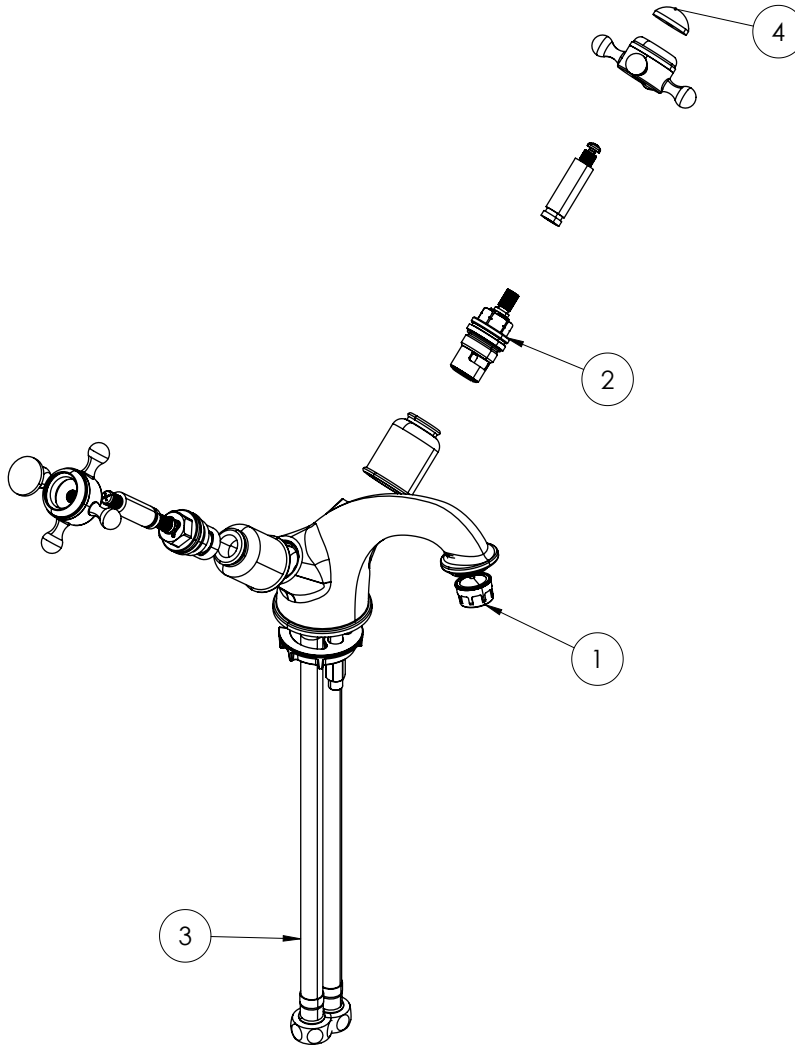

[Click Here](#)

CATEGORY	Brassware
WARRANTY DETAILS	15 Years
COLOUR	Chrome
FINISH APPLICATION	Electroplated
PRIMARY MATERIAL	Brass
INSTALL TYPE	Deck Mounted
PRODUCT WIDTH MM	190
PRODUCT HEIGHT MM	115
PRODUCT LENGTH MM	170
PRODUCT DEPTH MM	159
PRODUCT NET WEIGHT KG	1.76
MINIMUM PRESSURE (BAR)	0.5
MAX WORKING PRESSURE (BAR)	5

STANDARDS	BS EN 200:2008#BS EN 817:2008
APPROVAL	WRAS - 240988001
NUMBER OF OUTLETS	1
NUMBER OF FUNCTIONS	1
HEADWORK	1/2" Quarter turn ceramic cartridge
SPOUT PROJECTION	117
SWIVEL SPOUT	No
INLET CONNECTIONS THREAD	G1/2"
FLOW REGULATOR	M24x1 Screw Housing
WASTE INCLUDED	No
ANTI-SCALD	No
ENERGY SAVING	No

TECHNICAL DIMENSIONS

Dimensions in mm unless otherwise specified.

Tolerances (per material type) apply.

SPARES LIST

Only the parts labelled are available as spares.

NUMBER	PART CODE	DESCRIPTION
1	40201600001	M22/24 PCA DC 2.1gpm Insert
2	57BLSP002	Pair of 1/2" Cartridges Right & Left
3	57BLSP047	Flexi Hoses for Basin M10 x G1/2"
4	57BLSP003	Belgravia Indicie Hot & Cold Pair