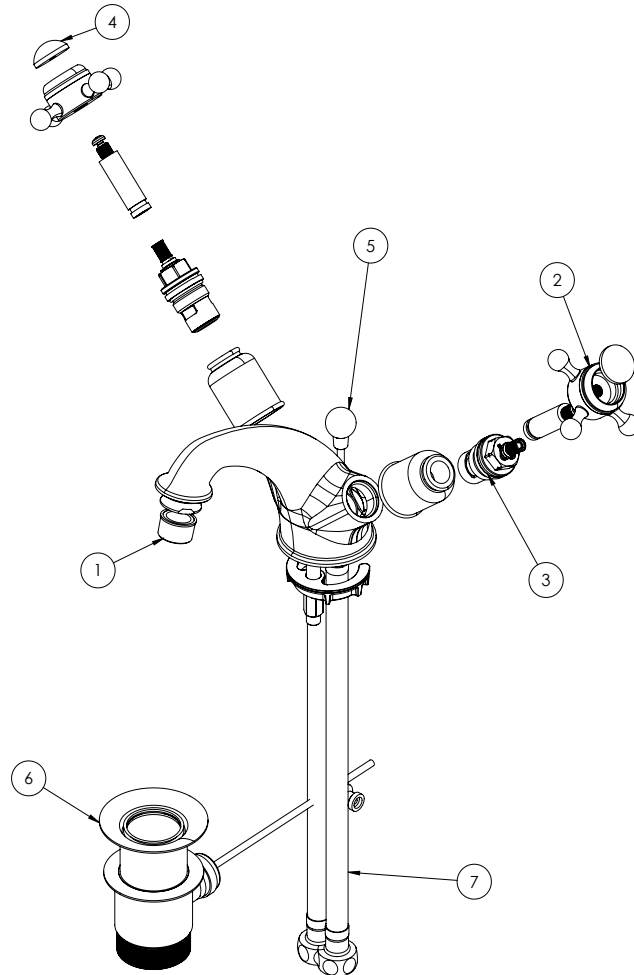

## WEBSITE LINK

[Click Here](#)

CATEGORY	Brassware
WARRANTY DETAILS	15 Years
COLOUR	Brushed Brass
FINISH APPLICATION	PVD
PRIMARY MATERIAL	Brass
INSTALL TYPE	Deck Mounted
PRODUCT WIDTH MM	194
PRODUCT HEIGHT MM	115
PRODUCT LENGTH MM	170
PRODUCT DEPTH MM	159
PRODUCT NET WEIGHT KG	1.76
MINIMUM PRESSURE (BAR)	0.5
MAX WORKING PRESSURE (BAR)	5

STANDARDS	BS EN 200:2008#BS EN 817:2008
APPROVAL	WRAS - 240988001
NUMBER OF OUTLETS	1
NUMBER OF FUNCTIONS	1
HEADWORK	1/2" Quarter turn ceramic cartridge
SPOUT PROJECTION	117
SWIVEL SPOUT	No
INLET CONNECTIONS THREAD	G1/2"
WASTE INCLUDED	Yes
ANTI-SCALD	No
ENERGY SAVING	No

## TECHNICAL DIMENSIONS

Dimensions in mm unless otherwise specified.

Tolerances (per material type) apply.

## SPARES LIST

Only the parts labelled are available as spares.

NUMBER	PART CODE	DESCRIPTION
1	40201600001	M22/24 PCA DC 2.1gpm Insert
2	57BLHF	Belgravia Brushed Brass Crosshead Handles
	57BLHL	Belgravia Brushed Nickel Crosshead Handles
	57BLHQ	Belgravia Crosshead Handles Pair Unlacquered Brass
3	57BLSP002	Pair of 1/2" Cartridges Right & Left
4	57BLSP003	Belgravia Indicie Hot & Cold Pair
5	57BLSP007Q	Belgravia Vertical Long Rod Unlacquered Brass
6	57BLSP018	Belgravia Chrome Pop Up Waste
	57BLSP018Q	Belgravia Unlacquered Brass Pop Up Waste
7	57BLSP047	Flexi Hoses for Basin M10 x G1/2"
	57BLSP047	Flexi Hoses for Basin M10 x G1/2"