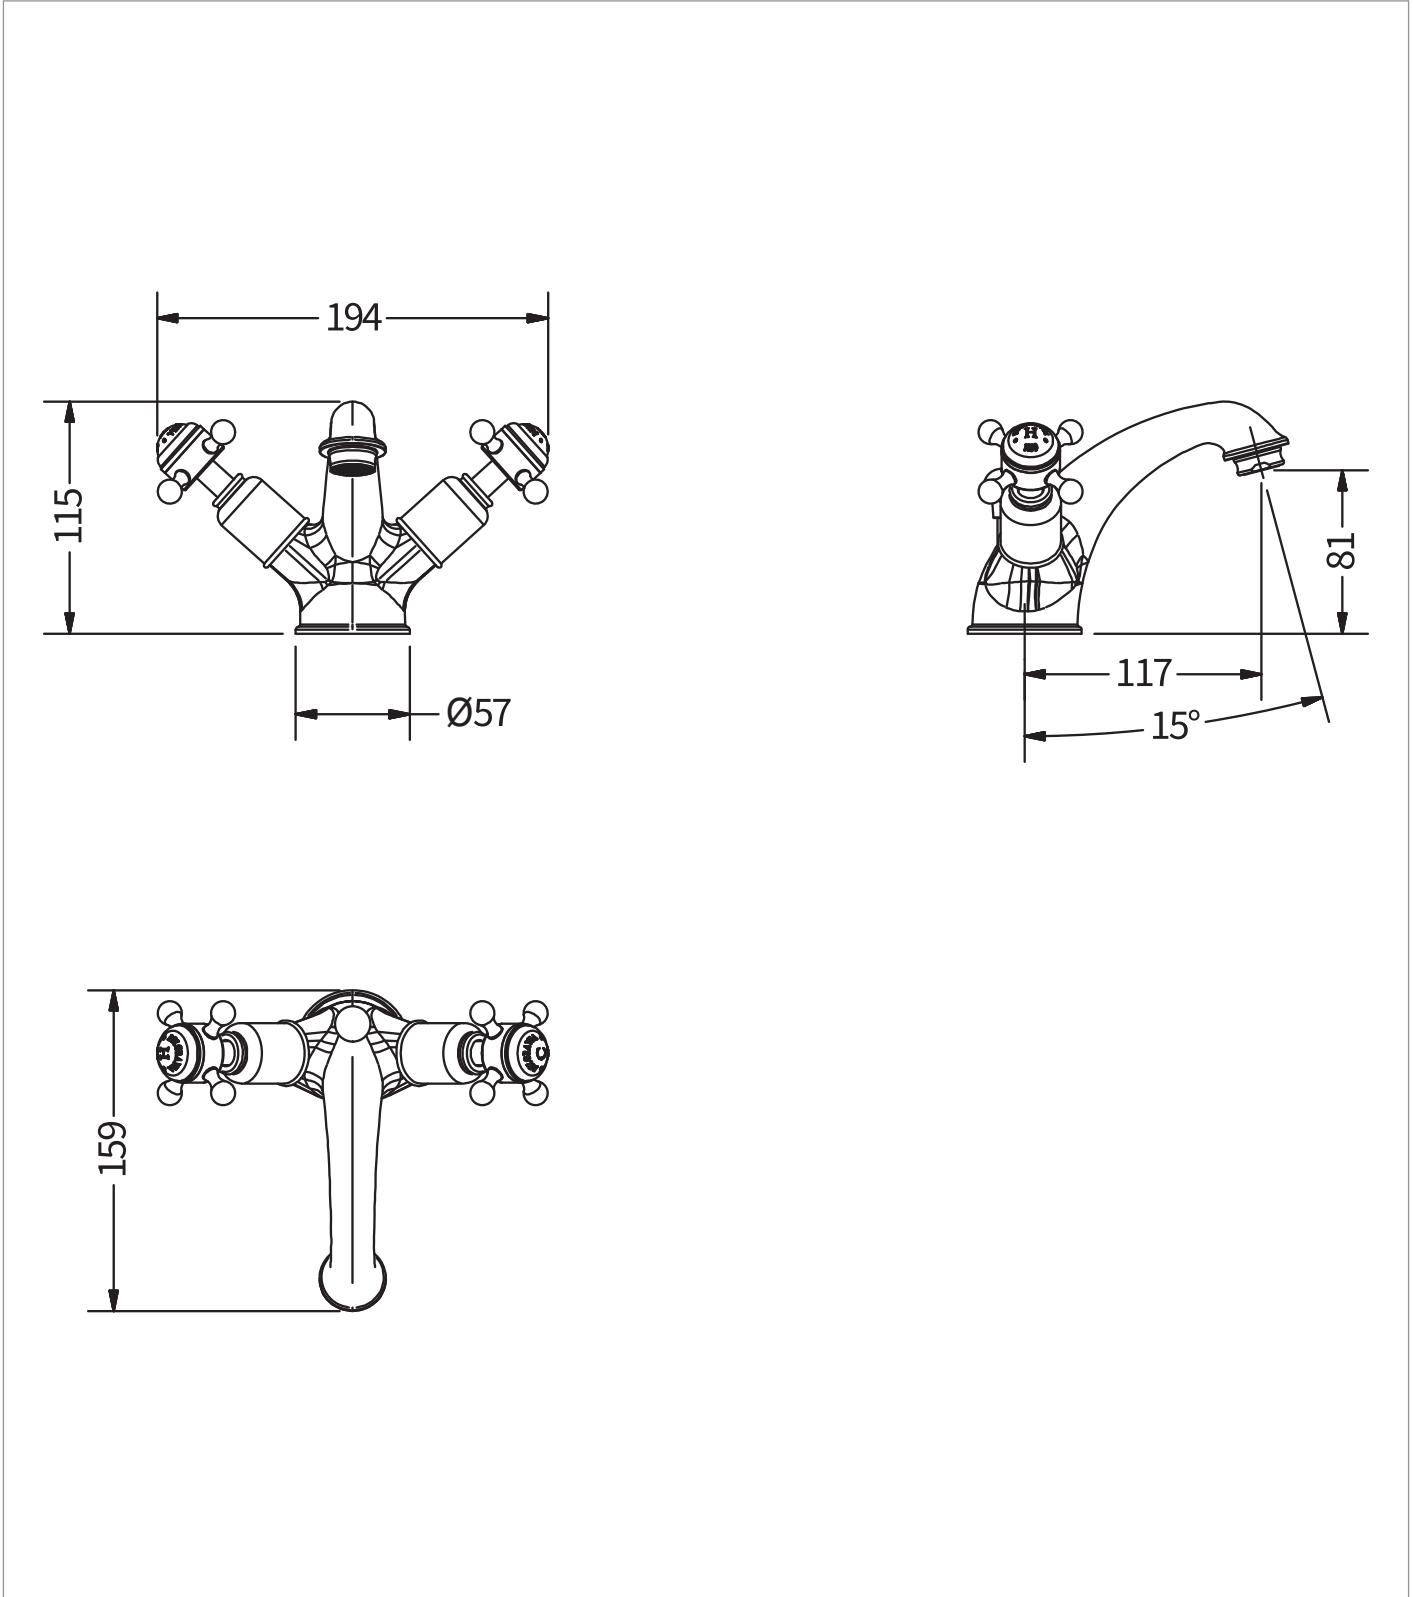

## WEBSITE LINK

[Click Here](#)

CATEGORY	Brassware
WARRANTY DETAILS	15 Years
COLOUR	Brushed Brass
FINISH APPLICATION	PVD
PRIMARY MATERIAL	Brass
INSTALL TYPE	Deck Mounted
PRODUCT WIDTH MM	194
PRODUCT HEIGHT MM	115
PRODUCT LENGTH MM	170
PRODUCT DEPTH MM	159
PRODUCT NET WEIGHT KG	1.76
MINIMUM PRESSURE (BAR)	0.5
MAX WORKING PRESSURE (BAR)	5

STANDARDS	BS EN 200:2008#BS EN 817:2008
APPROVAL	WRAS - 240988001
NUMBER OF OUTLETS	1
NUMBER OF FUNCTIONS	1
HEADWORK	1/2" Quarter turn ceramic cartridge
SPOUT PROJECTION	117
SWIVEL SPOUT	No
INLET CONNECTIONS THREAD	G1/2"
WASTE INCLUDED	Yes
ANTI-SCALD	No
ENERGY SAVING	No

## TECHNICAL DIMENSIONS

Dimensions in mm unless otherwise specified.

Tolerances (per material type) apply.