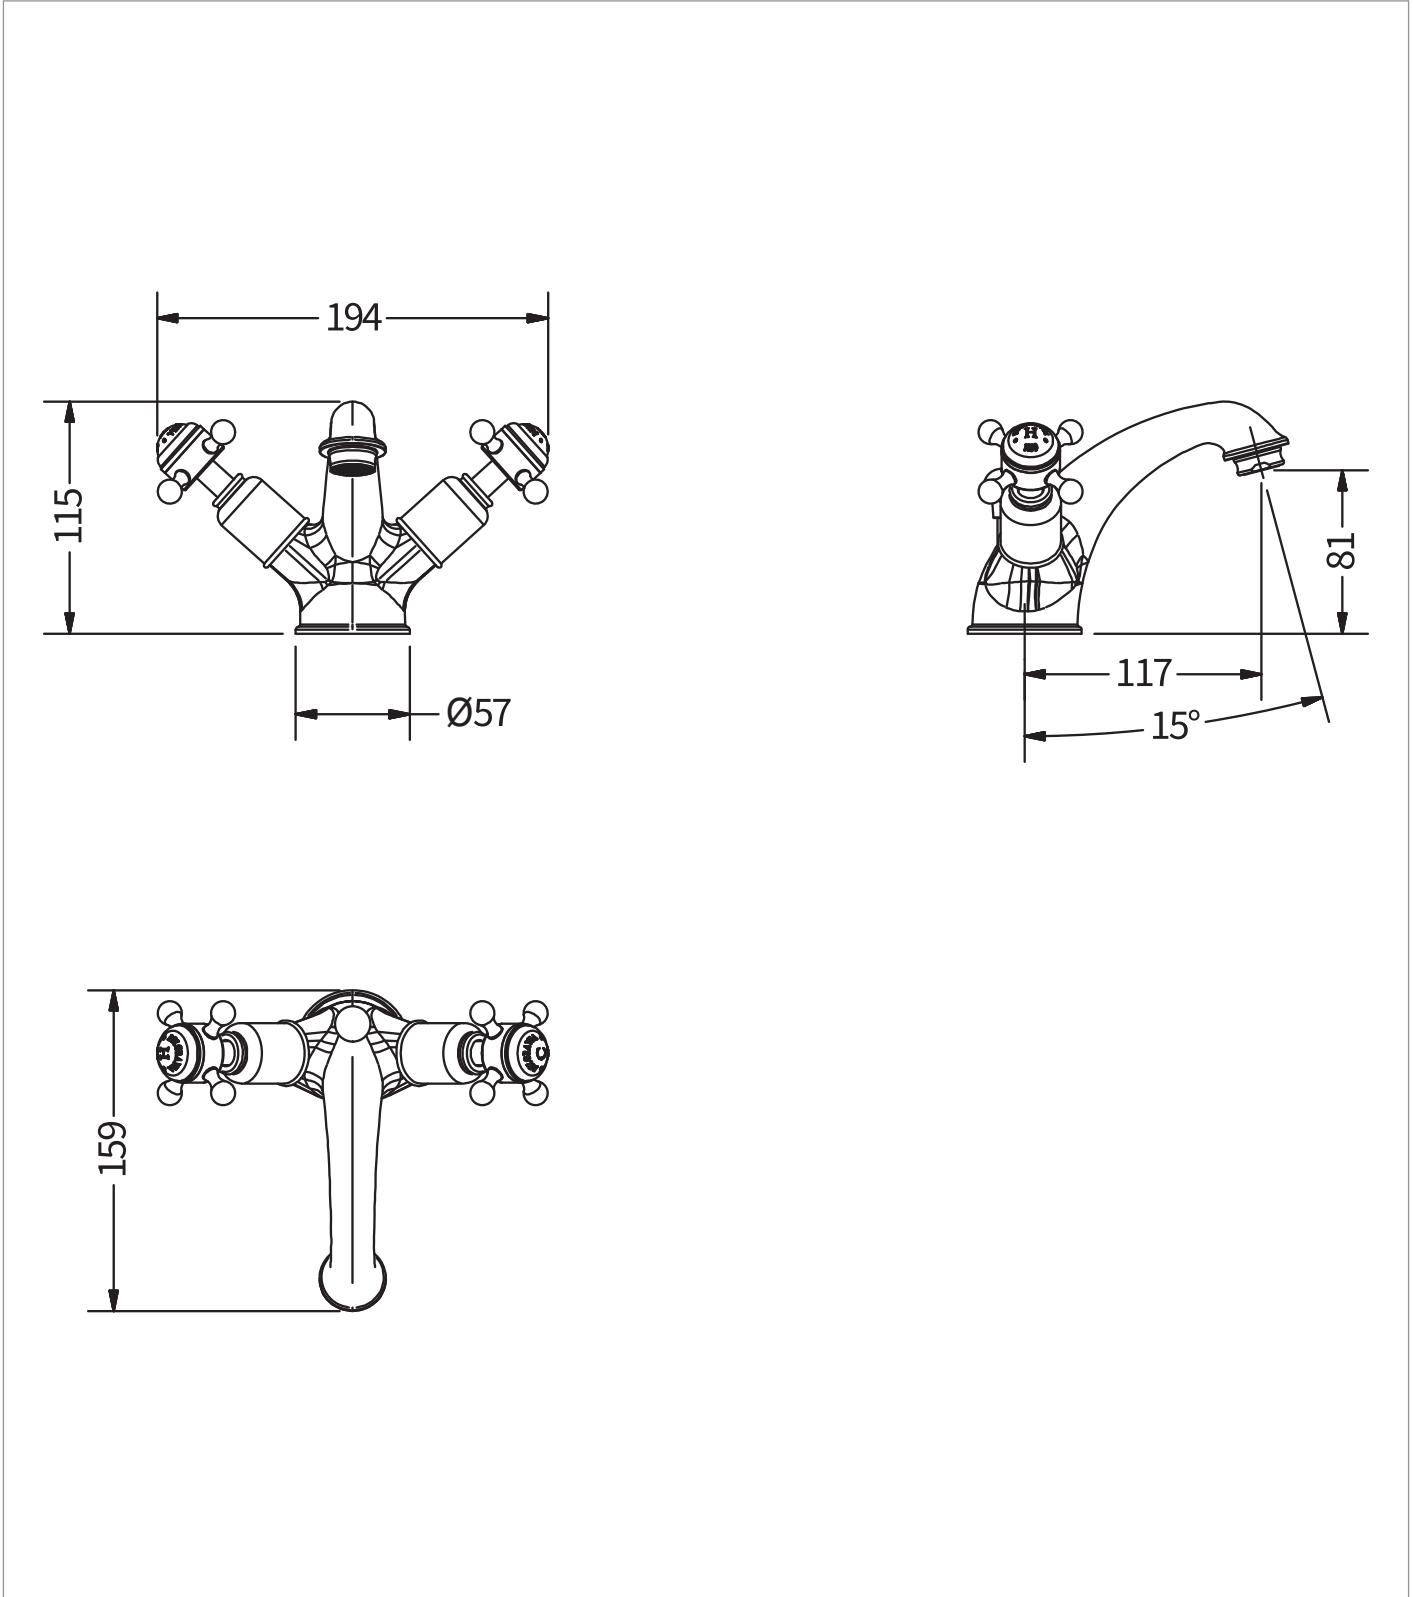

PRODUCT DATA SHEET

PRODUCT CODE

BL110DPF

RANGE

Belgravia

DESCRIPTION

Belgravia Crosshead Mono Mixer With Pop Up Waste Brushed Brass

WEBSITE LINK

[Click Here](#)

CATEGORY	Brassware
WARRANTY DETAILS	15 Years
COLOUR	Brushed Brass
FINISH APPLICATION	PVD
PRIMARY MATERIAL	Brass
INSTALL TYPE	Deck Mounted
PRODUCT WIDTH MM	194
PRODUCT HEIGHT MM	115
PRODUCT LENGTH MM	170
PRODUCT DEPTH MM	159
PRODUCT NET WEIGHT KG	1.76
MINIMUM PRESSURE (BAR)	0.5
MAX WORKING PRESSURE (BAR)	5

STANDARDS	BS EN 200:2008#BS EN 817:2008
APPROVAL	WRAS - 240988001
NUMBER OF OUTLETS	1
NUMBER OF FUNCTIONS	1
HEADWORK	1/2" Quarter turn ceramic cartridge
SPOUT PROJECTION	117
SWIVEL SPOUT	No
INLET CONNECTIONS THREAD	G1/2"
FLOW REGULATOR	M24x1 Screw Housing
WASTE INCLUDED	Yes
ANTI-SCALD	No
ENERGY SAVING	No

TECHNICAL DIMENSIONS

Dimensions in mm unless otherwise specified.

Tolerances (per material type) apply.

SPARES LIST

Only the parts labelled are available as spares.

NUMBER	PART CODE	DESCRIPTION
1	40201600001	M22/24 PCA DC 2.1gpm Insert
2	57BLHF	Belgravia Brushed Brass Crosshead Handles
	57BLHL	Belgravia Brushed Nickel Crosshead Handles
	57BLHQ	Belgravia Crosshead Handles Pair Unlacquered Brass
3	57BLSP002	Pair of 1/2" Cartridges Right & Left
4	57BLSP003	Belgravia Indicie Hot & Cold Pair
5	57BLSP007Q	Belgravia Vertical Long Rod Unlacquered Brass
6	57BLSP018	Belgravia Chrome Pop Up Waste
	57BLSP018Q	Belgravia Unlacquered Brass Pop Up Waste
7	57BLSP047	Flexi Hoses for Basin M10 x G1/2"
	57BLSP047	Flexi Hoses for Basin M10 x G1/2"