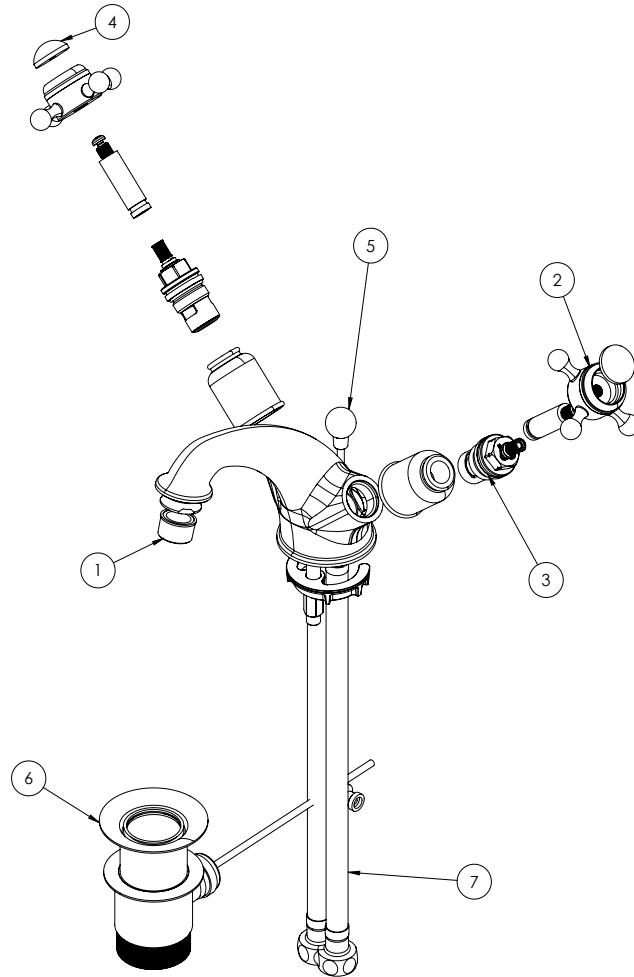

PRODUCT DATA SHEET

PRODUCT CODE

BL110DPF

RANGE

Belgravia

DESCRIPTION

Belgravia Crosshead Mono Mixer With Pop Up Waste Brushed Brass

WEBSITE LINK

[Click Here](#)

CATEGORY	Brassware
WARRANTY DETAILS	15 Years
COLOUR	Brushed Brass
FINISH APPLICATION	PVD
PRIMARY MATERIAL	Brass
INSTALL TYPE	Deck Mounted
PRODUCT WIDTH MM	194
PRODUCT HEIGHT MM	115
PRODUCT LENGTH MM	170
PRODUCT DEPTH MM	159
PRODUCT NET WEIGHT KG	1.76
MINIMUM PRESSURE (BAR)	0.5
MAX WORKING PRESSURE (BAR)	5

STANDARDS	BS EN 200:2008#BS EN 817:2008
APPROVAL	WRAS - 240988001
NUMBER OF OUTLETS	1
NUMBER OF FUNCTIONS	1
HEADWORK	1/2" Quarter turn ceramic cartridge
SPOUT PROJECTION	117
SWIVEL SPOUT	No
INLET CONNECTIONS THREAD	G1/2"
FLOW REGULATOR	M24x1 Screw Housing
WASTE INCLUDED	Yes
ANTI-SCALD	No
ENERGY SAVING	No

TECHNICAL DIMENSIONS

Dimensions in mm unless otherwise specified.

Tolerances (per material type) apply.

SPARES LIST

Only the parts labelled are available as spares.

NUMBER	PART CODE	DESCRIPTION
1	40201600001	M22/24 PCA DC 2.1gpm Insert
2	57BLHF	Belgravia Brushed Brass Crosshead Handles
	57BLHL	Belgravia Brushed Nickel Crosshead Handles
	57BLHQ	Belgravia Crosshead Handles Pair Unlacquered Brass
3	57BLSP002	Pair of 1/2" Cartridges Right & Left
4	57BLSP003	Belgravia Indicie Hot & Cold Pair
5	57BLSP007Q	Belgravia Vertical Long Rod Unlacquered Brass
6	57BLSP018	Belgravia Chrome Pop Up Waste
	57BLSP018Q	Belgravia Unlacquered Brass Pop Up Waste
7	57BLSP047	Flexi Hoses for Basin M10 x G1/2"
	57BLSP047	Flexi Hoses for Basin M10 x G1/2"