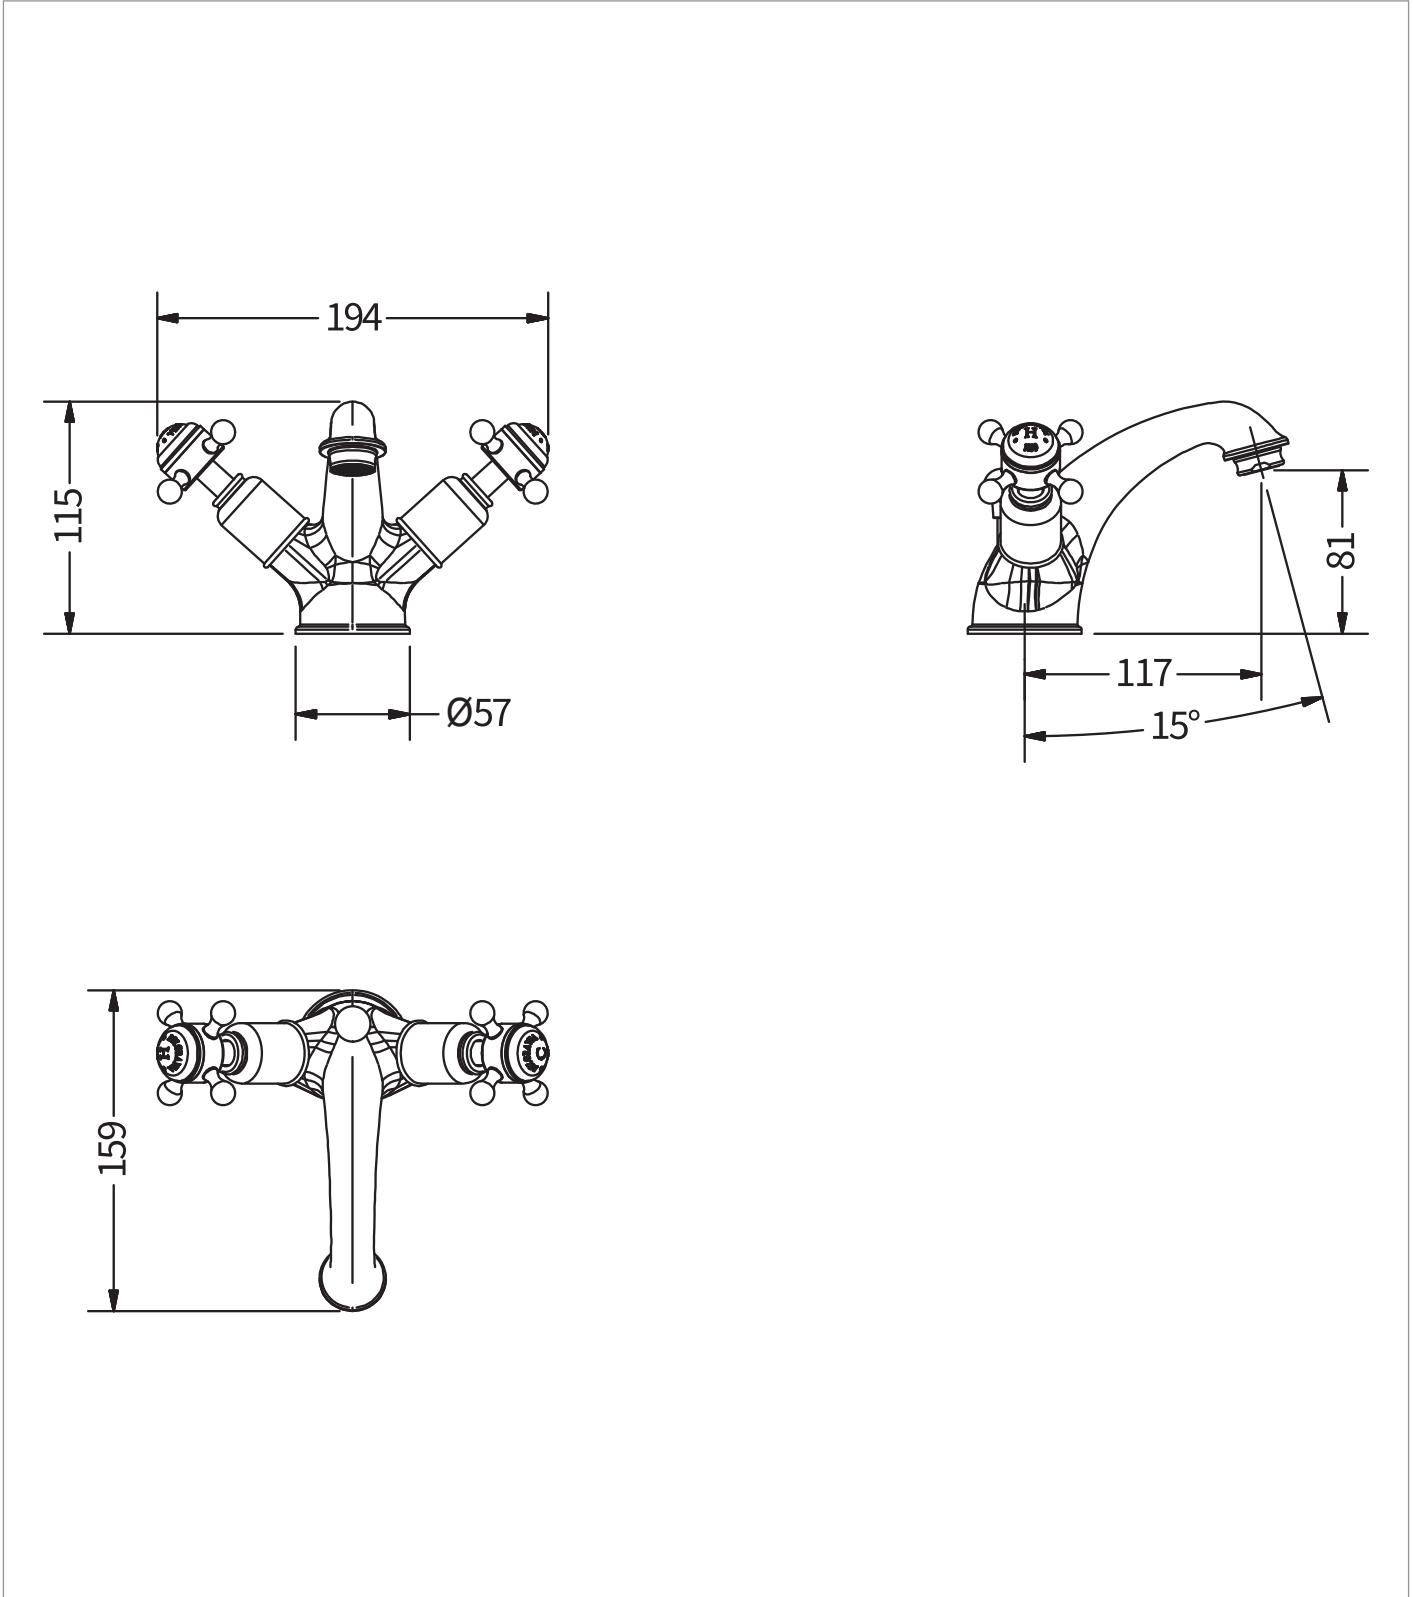

## WEBSITE LINK

[Click Here](#)

CATEGORY	Brassware
WARRANTY DETAILS	15 Years
COLOUR	Brushed Nickel
FINISH APPLICATION	Electroplated
PRIMARY MATERIAL	Brass
INSTALL TYPE	Deck Mounted
PRODUCT WIDTH MM	194
PRODUCT HEIGHT MM	115
PRODUCT LENGTH MM	170
PRODUCT DEPTH MM	159
PRODUCT NET WEIGHT KG	1.76
MINIMUM PRESSURE (BAR)	0.5
MAX WORKING PRESSURE (BAR)	5

STANDARDS	BS EN 200:2008#BS EN 817:2008
APPROVAL	WRAS - 240988001
NUMBER OF OUTLETS	1
NUMBER OF FUNCTIONS	1
HEADWORK	1/2" Quarter turn ceramic cartridge
SPOUT PROJECTION	117
SWIVEL SPOUT	No
INLET CONNECTIONS THREAD	G1/2"
WASTE INCLUDED	Yes
ANTI-SCALD	No
ENERGY SAVING	No

## TECHNICAL DIMENSIONS

Dimensions in mm unless otherwise specified.

Tolerances (per material type) apply.