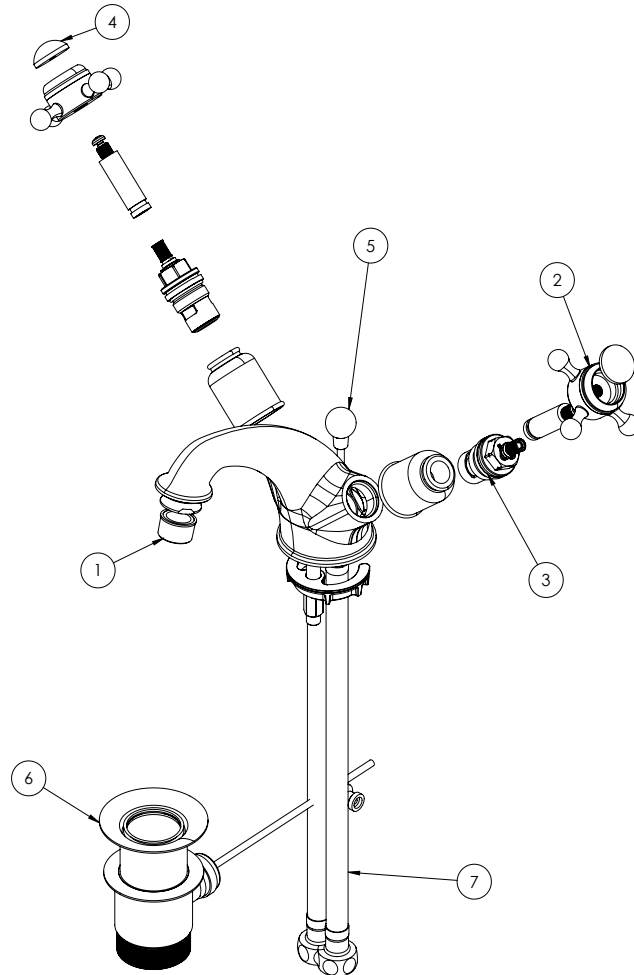

## WEBSITE LINK

[Click Here](#)

CATEGORY	Brassware
WARRANTY DETAILS	15 Years
COLOUR	Brushed Nickel
FINISH APPLICATION	Electroplated
PRIMARY MATERIAL	Brass
INSTALL TYPE	Deck Mounted
PRODUCT WIDTH MM	194
PRODUCT HEIGHT MM	115
PRODUCT LENGTH MM	170
PRODUCT DEPTH MM	159
PRODUCT NET WEIGHT KG	1.76
MINIMUM PRESSURE (BAR)	0.5
MAX WORKING PRESSURE (BAR)	5

STANDARDS	BS EN 200:2008#BS EN 817:2008
APPROVAL	WRAS - 240988001
NUMBER OF OUTLETS	1
NUMBER OF FUNCTIONS	1
HEADWORK	1/2" Quarter turn ceramic cartridge
SPOUT PROJECTION	117
SWIVEL SPOUT	No
INLET CONNECTIONS THREAD	G1/2"
WASTE INCLUDED	Yes
ANTI-SCALD	No
ENERGY SAVING	No

## TECHNICAL DIMENSIONS

Dimensions in mm unless otherwise specified.

Tolerances (per material type) apply.

## SPARES LIST

Only the parts labelled are available as spares.

NUMBER	PART CODE	DESCRIPTION
1	40201600001	M22/24 PCA DC 2.1gpm Insert
2	57BLHF	Belgravia Brushed Brass Crosshead Handles
	57BLHL	Belgravia Brushed Nickel Crosshead Handles
	57BLHQ	Belgravia Crosshead Handles Pair Unlacquered Brass
3	57BLSP002	Pair of 1/2" Cartridges Right & Left
4	57BLSP003	Belgravia Indicie Hot & Cold Pair
5	57BLSP007Q	Belgravia Vertical Long Rod Unlacquered Brass
6	57BLSP018	Belgravia Chrome Pop Up Waste
	57BLSP018Q	Belgravia Unlacquered Brass Pop Up Waste
7	57BLSP047	Flexi Hoses for Basin M10 x G1/2"
	57BLSP047	Flexi Hoses for Basin M10 x G1/2"