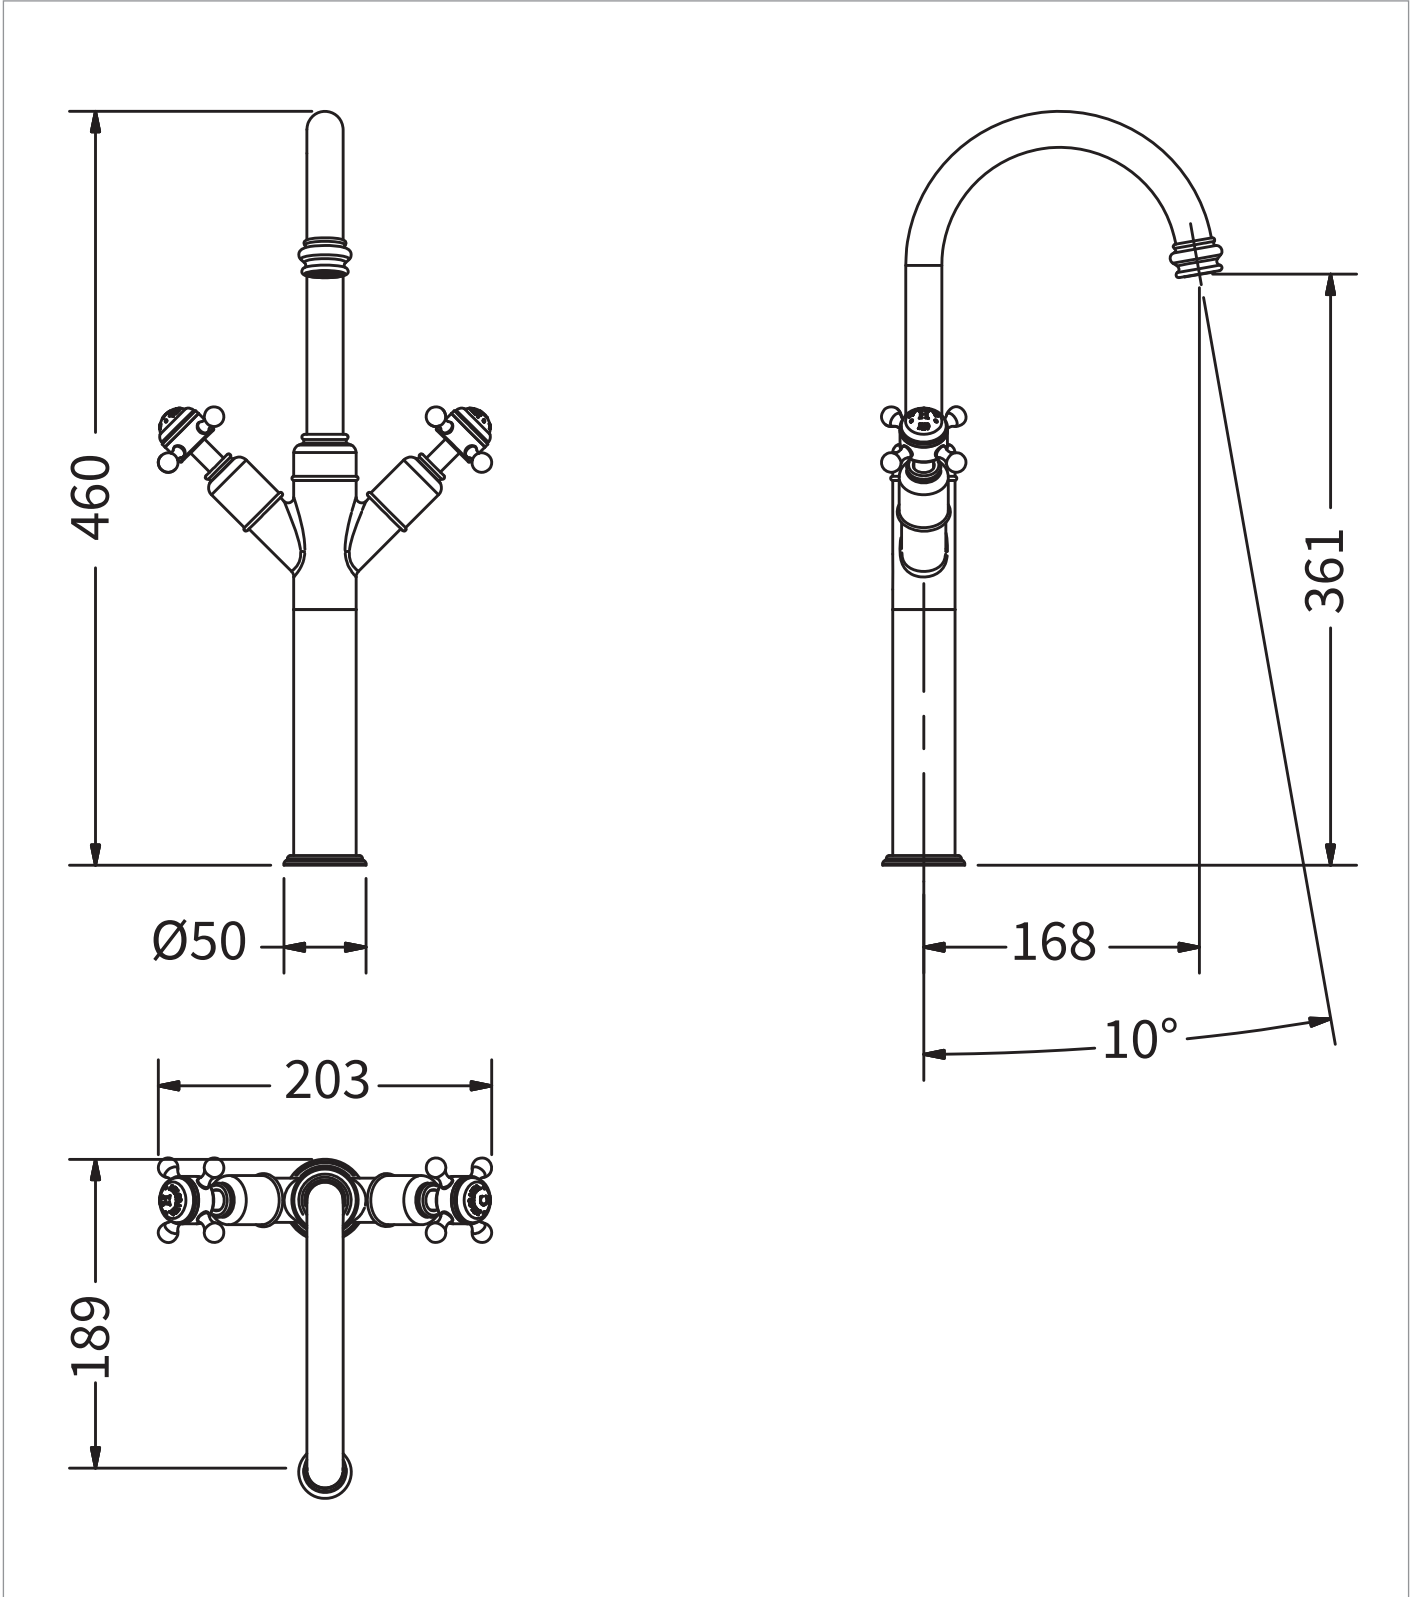

PRODUCT DATA SHEET

PRODUCT CODE

BL118DNC

RANGE

Belgravia

DESCRIPTION

Belgravia Wash Bowl Basin Mixer
Chrome

WEBSITE LINK

[Click Here](#)

CATEGORY	Brassware
WARRANTY DETAILS	15 Years
COLOUR	Chrome
FINISH APPLICATION	Electroplated
PRIMARY MATERIAL	Brass
INSTALL TYPE	Deck Mounted
PRODUCT WIDTH MM	200
PRODUCT HEIGHT MM	460
PRODUCT LENGTH MM	250
PRODUCT DEPTH MM	189
PRODUCT NET WEIGHT KG	2.66
MINIMUM PRESSURE (BAR)	0.5
MAX WORKING PRESSURE (BAR)	5

STANDARDS	BS EN 200:2008#BS EN 817:2008
NUMBER OF OUTLETS	1
NUMBER OF FUNCTIONS	1
HEADWORK	1/2" Quarter turn ceramic cartridge
SPOUT PROJECTION	168
SWIVEL SPOUT	Yes
INLET CONNECTIONS THREAD	G1/2"
FLOW REGULATOR	M24x1 Screw Housing
WASTE INCLUDED	No
ANTI-SCALD	No
ENERGY SAVING	No

TECHNICAL DIMENSIONS

Dimensions in mm unless otherwise specified.

Tolerances (per material type) apply.

SPARES LIST

Only the parts labelled are available as spares.

NUMBER	PART CODE	DESCRIPTION
1	57BLSP062	Belgravia 118 Fixings Pins
2	57BLSP045L	Belgravia 118 Brushed Nickel Body Extension Piece
	57BLSP045F	Belgravia 118 Brushed Brass Body Extension Piece
	57BLSP045	Belgravia 118 Chrome Body Extension Piece
3	57BLSP020	BL118 Flexible Tails
4	57BLSP003	Belgravia Indicie Hot & Cold Pair
5	57BLHL	Belgravia Brushed Nickel Crosshead Handles
	57BLHF	Belgravia Brushed Brass Crosshead Handles
6	40201600001	M22/24 PCA DC 2.1gpm Insert
7	57BLSP002	Pair of 1/2" Cartridges Right & Left