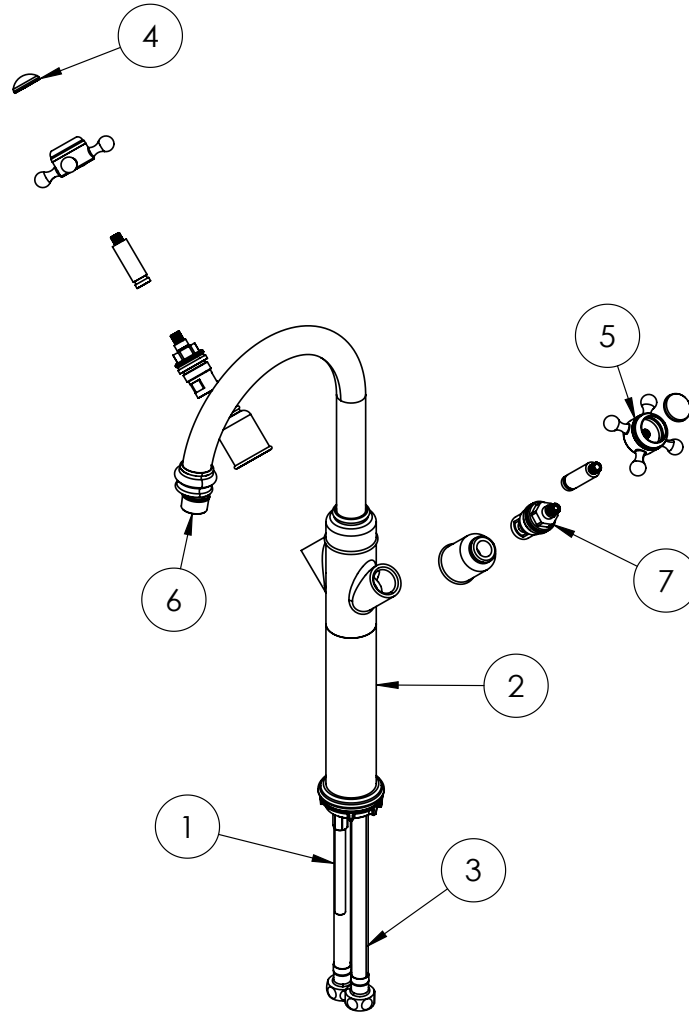

[Click Here](#)

CATEGORY	Brassware
WARRANTY DETAILS	15 Years
COLOUR	Chrome
FINISH APPLICATION	Electroplated
PRIMARY MATERIAL	Brass
INSTALL TYPE	Deck Mounted
PRODUCT WIDTH MM	200
PRODUCT HEIGHT MM	460
PRODUCT LENGTH MM	250
PRODUCT DEPTH MM	189
PRODUCT NET WEIGHT KG	2.66
MINIMUM PRESSURE (BAR)	0.5
MAX WORKING PRESSURE (BAR)	5

STANDARDS	BS EN 200:2008#BS EN 817:2008
NUMBER OF OUTLETS	1
NUMBER OF FUNCTIONS	1
HEADWORK	1/2" Quarter turn ceramic cartridge
SPOUT PROJECTION	168
SWIVEL SPOUT	Yes
INLET CONNECTIONS THREAD	G1/2"
FLOW REGULATOR	M24x1 Screw Housing
WASTE INCLUDED	No
ANTI-SCALD	No
ENERGY SAVING	No

PRESSURE (BAR)	0.2	0.5	1	2	3	4	5
PRIMARY FLOWRATE	6	10.5	15.5		28.5		
HANDSET FLOWRATE							
MASSAGE FLOW RATE							
AIR FLOW RATE							
WIRE FLOW RATE							
WATERFALL FLOW RATE							
MIST FLOW RATE							
HANDSPRAY FLOW RATE							

TECHNICAL DIMENSIONS

Dimensions in mm unless otherwise specified.

Tolerances (per material type) apply.

SPARES LIST

Only the parts labelled are available as spares.

NUMBER	PART CODE	DESCRIPTION
1	57BLSP062	Belgravia 118 Fixings Pins
2	57BLSP045L	Belgravia 118 Brushed Nickel Body Extension Piece
	57BLSP045F	Belgravia 118 Brushed Brass Body Extension Piece
	57BLSP045	Belgravia 118 Chrome Body Extension Piece
3	57BLSP020	BL118 Flexible Tails
4	57BLSP003	Belgravia Indicie Hot & Cold Pair
5	57BLHL	Belgravia Brushed Nickel Crosshead Handles
	57BLHF	Belgravia Brushed Brass Crosshead Handles
6	40201600001	M22/24 PCA DC 2.1gpm Insert
7	57BLSP002	Pair of 1/2" Cartridges Right & Left