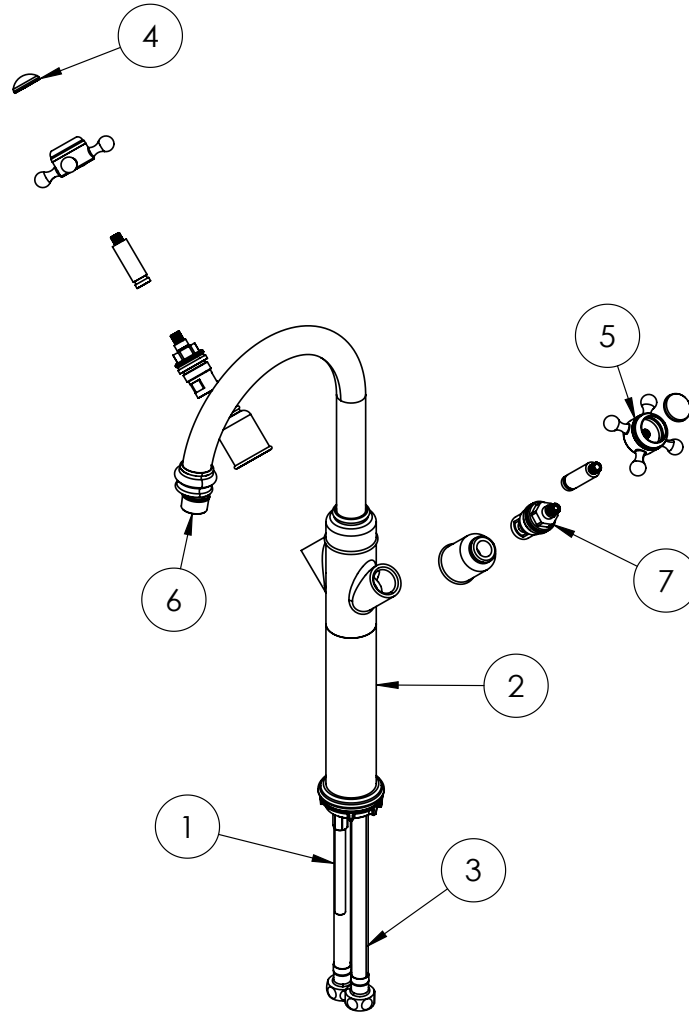

[Click Here](#)

CATEGORY	Brassware
WARRANTY DETAILS	15 Years
COLOUR	Brushed Brass
FINISH APPLICATION	PVD
PRIMARY MATERIAL	Brass
INSTALL TYPE	Deck Mounted
PRODUCT WIDTH MM	200
PRODUCT HEIGHT MM	460
PRODUCT LENGTH MM	250
PRODUCT DEPTH MM	189
PRODUCT NET WEIGHT KG	2.66
MINIMUM PRESSURE (BAR)	0.5
MAX WORKING PRESSURE (BAR)	5

STANDARDS	BS EN 200:2008#BS EN 817:2008
NUMBER OF OUTLETS	1
NUMBER OF FUNCTIONS	1
HEADWORK	1/2" Quarter turn ceramic cartridge
SPOUT PROJECTION	168
SWIVEL SPOUT	Yes
INLET CONNECTIONS THREAD	G1/2"
FLOW REGULATOR	M24x1 Screw Housing
WASTE INCLUDED	No
ANTI-SCALD	No
ENERGY SAVING	No

TECHNICAL DIMENSIONS

Dimensions in mm unless otherwise specified.

Tolerances (per material type) apply.

SPARES LIST

Only the parts labelled are available as spares.

NUMBER	PART CODE	DESCRIPTION
1	57BLSP062	Belgravia 118 Fixings Pins
2	57BLSP045L	Belgravia 118 Brushed Nickel Body Extension Piece
	57BLSP045F	Belgravia 118 Brushed Brass Body Extension Piece
	57BLSP045	Belgravia 118 Chrome Body Extension Piece
3	57BLSP020	BL118 Flexible Tails
4	57BLSP003	Belgravia Indicie Hot & Cold Pair
5	57BLHL	Belgravia Brushed Nickel Crosshead Handles
	57BLHF	Belgravia Brushed Brass Crosshead Handles
6	40201600001	M22/24 PCA DC 2.1gpm Insert
7	57BLSP002	Pair of 1/2" Cartridges Right & Left