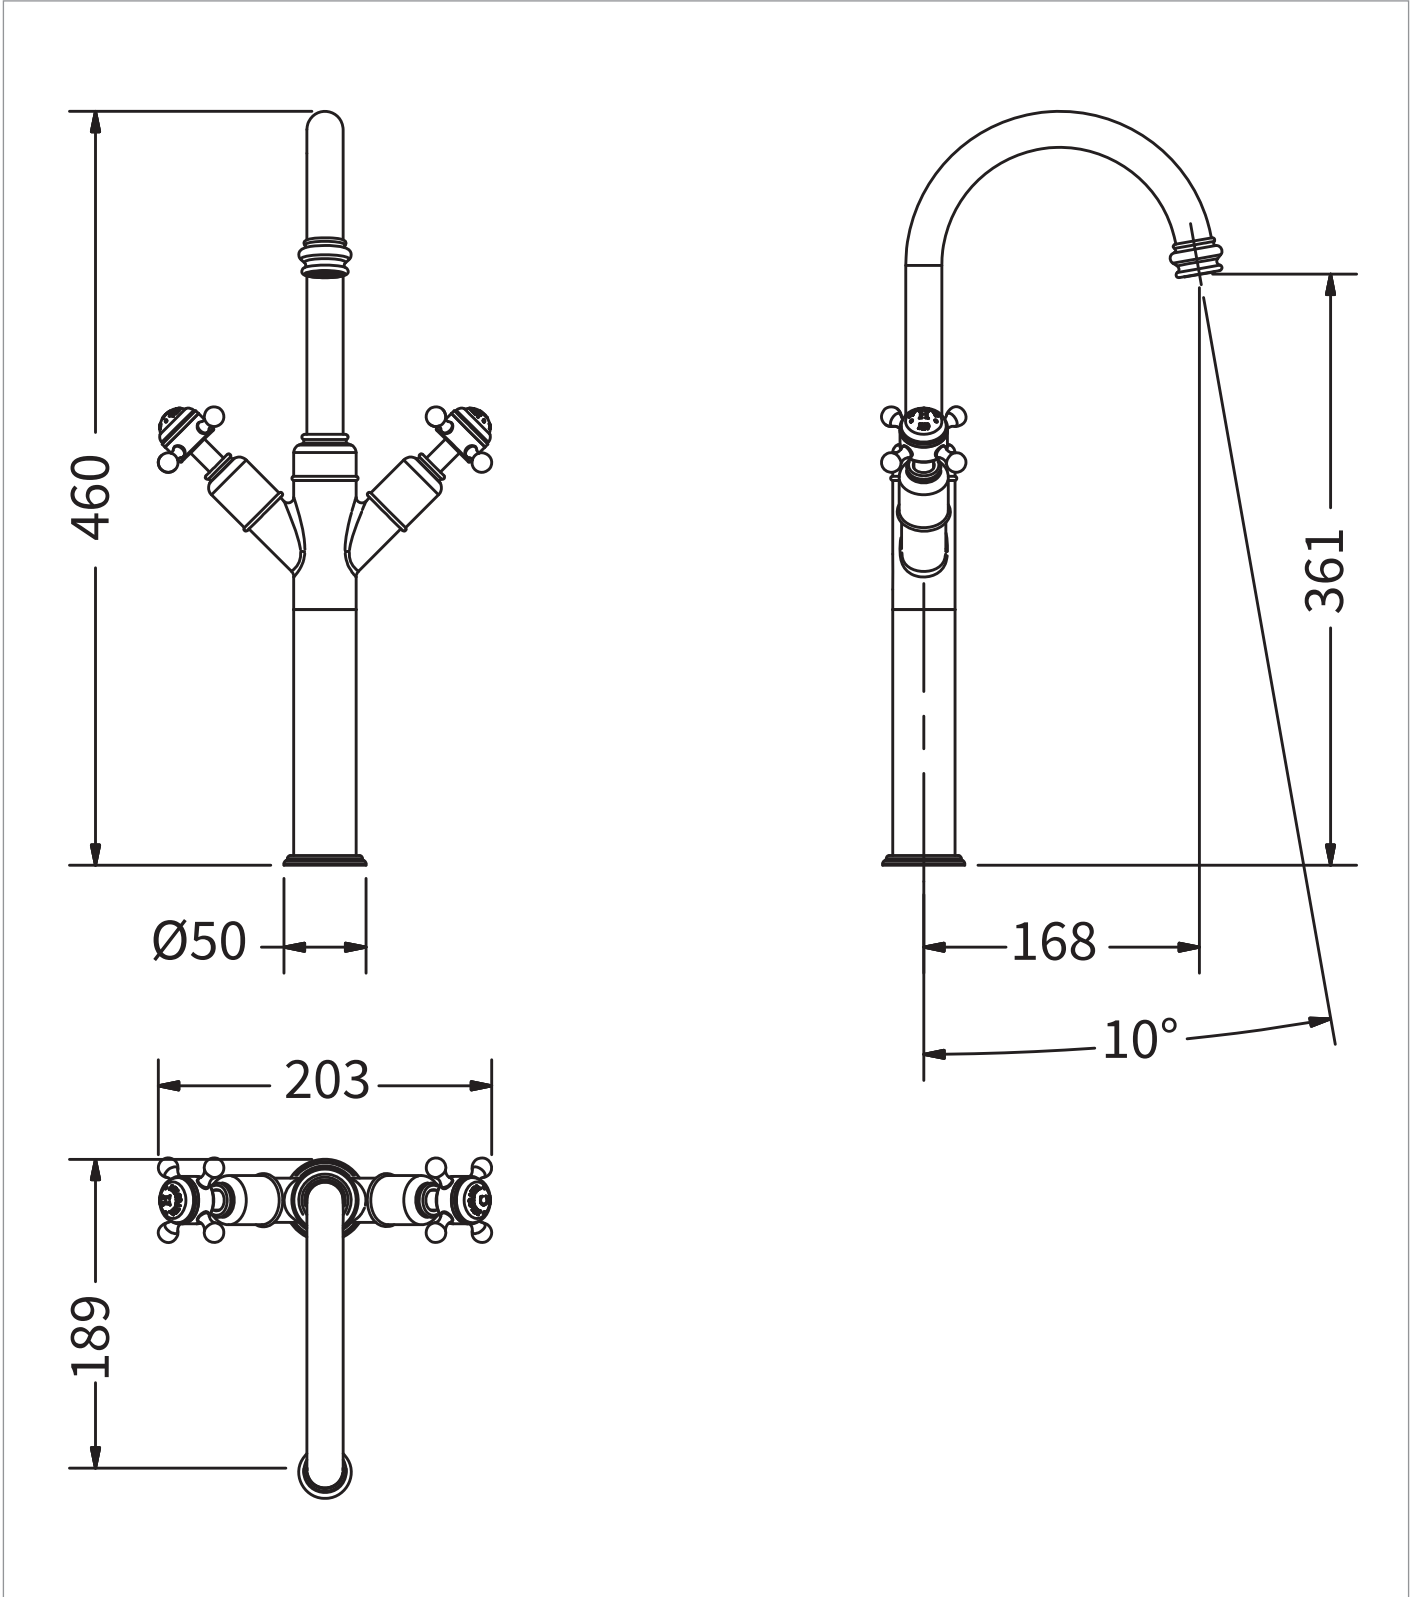

PRODUCT DATA SHEET

PRODUCT CODE

BL118DNF

RANGE

Belgravia

DESCRIPTION

Belgravia Crosshead Tall Basin Mixer Deck Mounted Brushed Brass

WEBSITE LINK

[Click Here](#)

CATEGORY	Brassware
WARRANTY DETAILS	15 Years
COLOUR	Brushed Brass
FINISH APPLICATION	PVD
PRIMARY MATERIAL	Brass
INSTALL TYPE	Deck Mounted
PRODUCT WIDTH MM	200
PRODUCT HEIGHT MM	460
PRODUCT LENGTH MM	250
PRODUCT DEPTH MM	189
PRODUCT NET WEIGHT KG	2.66
MINIMUM PRESSURE (BAR)	0.5
MAX WORKING PRESSURE (BAR)	5

STANDARDS	BS EN 200:2008#BS EN 817:2008
NUMBER OF OUTLETS	1
NUMBER OF FUNCTIONS	1
HEADWORK	1/2" Quarter turn ceramic cartridge
SPOUT PROJECTION	168
SWIVEL SPOUT	Yes
INLET CONNECTIONS THREAD	G1/2"
FLOW REGULATOR	M24x1 Screw Housing
WASTE INCLUDED	No
ANTI-SCALD	No
ENERGY SAVING	No

TECHNICAL DIMENSIONS

Dimensions in mm unless otherwise specified.

Tolerances (per material type) apply.

SPARES LIST

Only the parts labelled are available as spares.

NUMBER	PART CODE	DESCRIPTION
1	57BLSP062	Belgravia 118 Fixings Pins
2	57BLSP045L	Belgravia 118 Brushed Nickel Body Extension Piece
	57BLSP045F	Belgravia 118 Brushed Brass Body Extension Piece
	57BLSP045	Belgravia 118 Chrome Body Extension Piece
3	57BLSP020	BL118 Flexible Tails
4	57BLSP003	Belgravia Indicie Hot & Cold Pair
5	57BLHL	Belgravia Brushed Nickel Crosshead Handles
	57BLHF	Belgravia Brushed Brass Crosshead Handles
6	40201600001	M22/24 PCA DC 2.1gpm Insert
7	57BLSP002	Pair of 1/2" Cartridges Right & Left