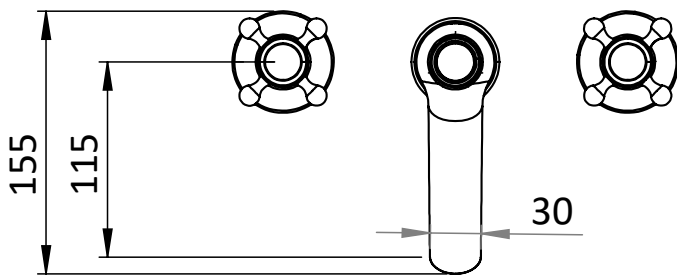

## DESCRIPTION

Belgravia Crosshead 3 Tap Hole Basin Mixer Chrome

## WEBSITE LINK

[Click Here](#)

CATEGORY	Brassware
WARRANTY DETAILS	15 Years
COLOUR	Chrome
FINISH APPLICATION	Electroplated
PRIMARY MATERIAL	Brass
INSTALL TYPE	Basin Mounted
PRODUCT WIDTH MM	150
PRODUCT HEIGHT MM	60
PRODUCT LENGTH MM	60
PRODUCT DEPTH MM	112
PRODUCT NET WEIGHT KG	2.9
MINIMUM PRESSURE (BAR)	0.5
MAX WORKING PRESSURE (BAR)	5

STANDARDS	BS EN 200:2008#BS EN 817:2008
APPROVAL	KIWA - 2108710
NUMBER OF OUTLETS	1
NUMBER OF FUNCTIONS	1
HEADWORK	1/2" Quarter turn ceramic cartridge
SPOUT PROJECTION	115
SWIVEL SPOUT	No
INLET CONNECTIONS THREAD	G1/2"
WASTE INCLUDED	Yes
ANTI-SCALD	No
ENERGY SAVING	No

## TECHNICAL DIMENSIONS

Dimensions in mm unless otherwise specified.

Tolerances (per material type) apply.