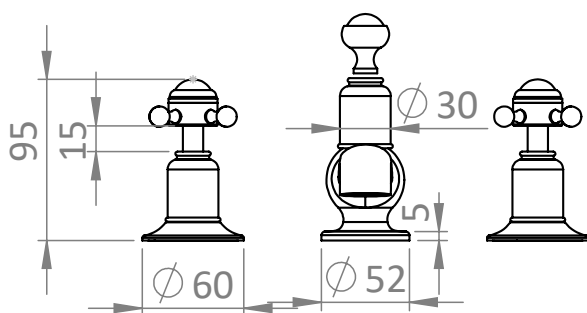

## DESCRIPTION

Belgravia Crosshead 3 Tap Hole Basin Mixer Chrome

## WEBSITE LINK

[Click Here](#)

CATEGORY	Brassware
WARRANTY DETAILS	15 Years
COLOUR	Chrome
FINISH APPLICATION	Electroplated
PRIMARY MATERIAL	Brass
INSTALL TYPE	Basin Mounted
PRODUCT WIDTH MM	150
PRODUCT HEIGHT MM	60
PRODUCT LENGTH MM	60
PRODUCT DEPTH MM	112
PRODUCT NET WEIGHT KG	2.9
MINIMUM PRESSURE (BAR)	0.5
MAX WORKING PRESSURE (BAR)	5

STANDARDS	BS EN 200:2008#BS EN 817:2008
APPROVAL	KIWA - 2108710
NUMBER OF OUTLETS	1
NUMBER OF FUNCTIONS	1
HEADWORK	1/2" Quarter turn ceramic cartridge
SPOUT PROJECTION	115
SWIVEL SPOUT	No
INLET CONNECTIONS THREAD	G1/2"
WASTE INCLUDED	Yes
ANTI-SCALD	No
ENERGY SAVING	No

## TECHNICAL DIMENSIONS

Dimensions in mm unless otherwise specified.

Tolerances (per material type) apply.