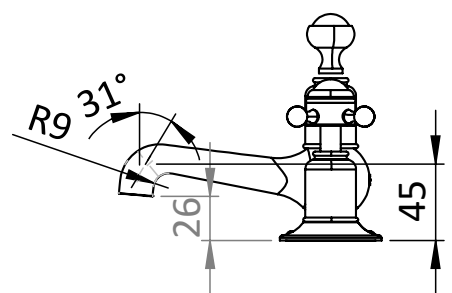

## DESCRIPTION

Belgravia Crosshead 3 Tap Hole Basin Mixer Chrome

## WEBSITE LINK

[Click Here](#)

CATEGORY	Brassware
WARRANTY DETAILS	15 Years
COLOUR	Chrome
FINISH APPLICATION	Electroplated
PRIMARY MATERIAL	Brass
INSTALL TYPE	Basin Mounted
PRODUCT WIDTH MM	150
PRODUCT HEIGHT MM	60
PRODUCT LENGTH MM	60
PRODUCT DEPTH MM	112
PRODUCT NET WEIGHT KG	2.9
MINIMUM PRESSURE (BAR)	0.5
MAX WORKING PRESSURE (BAR)	5

STANDARDS	BS EN 200:2008#BS EN 817:2008
APPROVAL	KIWA - 2108710
NUMBER OF OUTLETS	1
NUMBER OF FUNCTIONS	1
HEADWORK	1/2" Quarter turn ceramic cartridge
SPOUT PROJECTION	115
SWIVEL SPOUT	No
INLET CONNECTIONS THREAD	G1/2"
WASTE INCLUDED	Yes
ANTI-SCALD	No
ENERGY SAVING	No

## TECHNICAL DIMENSIONS

Dimensions in mm unless otherwise specified.

Tolerances (per material type) apply.