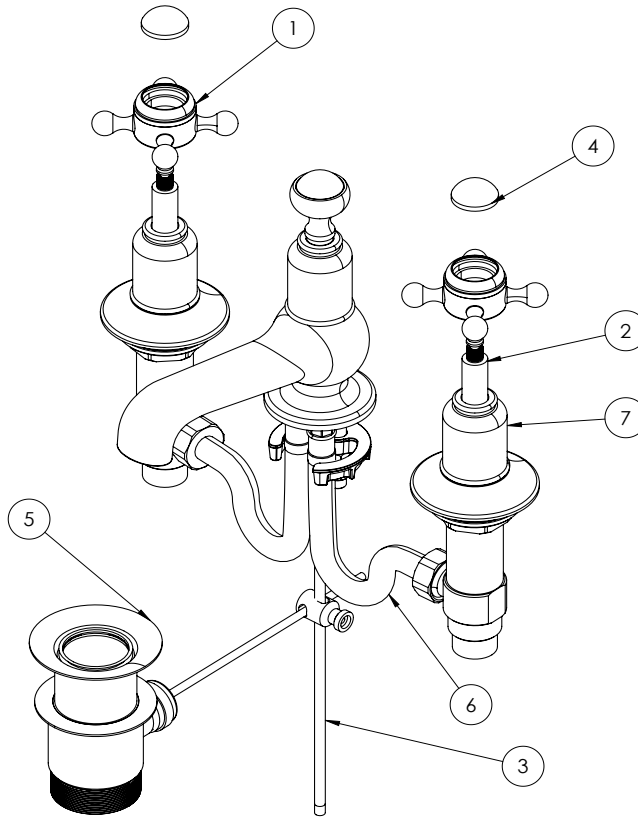

## WEBSITE LINK

[Click Here](#)

CATEGORY	Brassware
WARRANTY DETAILS	15 Years
COLOUR	Chrome
FINISH APPLICATION	Electroplated
PRIMARY MATERIAL	Brass
INSTALL TYPE	Basin Mounted
PRODUCT WIDTH MM	150
PRODUCT HEIGHT MM	60
PRODUCT LENGTH MM	60
PRODUCT DEPTH MM	112
PRODUCT NET WEIGHT KG	2.9
MINIMUM PRESSURE (BAR)	0.5
MAX WORKING PRESSURE (BAR)	5

STANDARDS	BS EN 200:2008#BS EN 817:2008
APPROVAL	KIWA - 2108710
NUMBER OF OUTLETS	1
NUMBER OF FUNCTIONS	1
HEADWORK	1/2" Quarter turn ceramic cartridge
SPOUT PROJECTION	115
SWIVEL SPOUT	No
INLET CONNECTIONS THREAD	G1/2"
WASTE INCLUDED	Yes
ANTI-SCALD	No
ENERGY SAVING	No

## TECHNICAL DIMENSIONS

Dimensions in mm unless otherwise specified.

Tolerances (per material type) apply.

## SPARES LIST

Only the parts labelled are available as spares.

NUMBER	PART CODE	DESCRIPTION
1	57BLHF	Belgravia Brushed Brass Crosshead Handles
	57BLHL	Belgravia Brushed Nickel Crosshead Handles
	57BLHQ	Belgravia Crosshead Handles Pair Unlacquered Brass
2	57BLSP002	Pair of 1/2" Cartridges Right & Left
3	57BLSP007Q	Belgravia Vertical Long Rod Unlacquered Brass
4	57BLSP003	Belgravia Indicie Hot & Cold Pair
5	57BLSP018	Belgravia Chrome Pop Up Waste
	57BLSP018Q	Belgravia Unlacquered Brass Pop Up Waste
6	57BLSP047	Flexi Hoses for Basin M10 x G1/2"
7	57BLSP058	Belgravia 130 Cartridge Pair