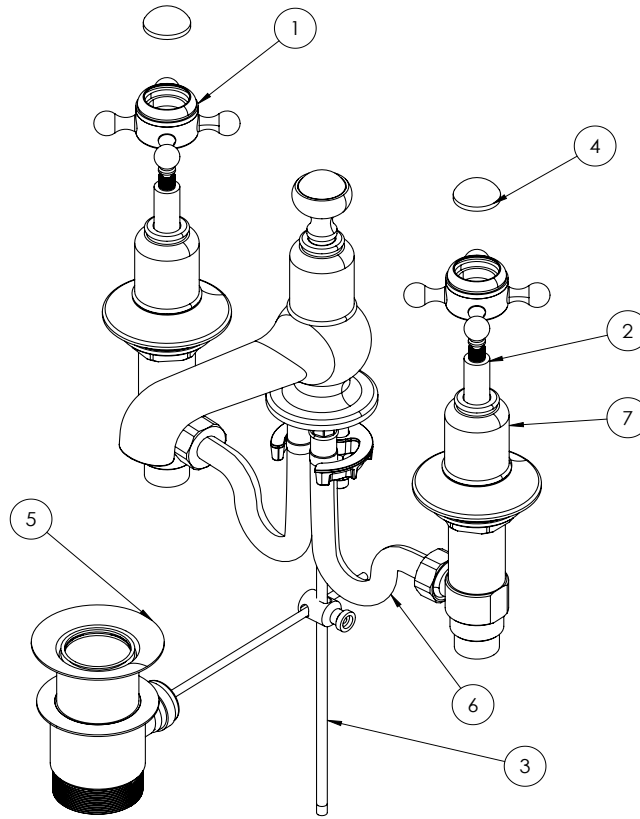

## DESCRIPTION

Belgravia Crosshead 3 Tap Hole Basin Set Brushed Brass

STANDARDS	BS EN 200:2008#BS EN 817:2008
APPROVAL	KIWA - 2108710
NUMBER OF OUTLETS	1
NUMBER OF FUNCTIONS	1
HEADWORK	1/2" Quarter turn ceramic cartridge
SPOUT PROJECTION	115
SWIVEL SPOUT	No
INLET CONNECTIONS THREAD	G1/2"
WASTE INCLUDED	Yes
ANTI-SCALD	No
ENERGY SAVING	No

## TECHNICAL DIMENSIONS

Dimensions in mm unless otherwise specified.

Tolerances (per material type) apply.

## SPARES LIST

Only the parts labelled are available as spares.

NUMBER	PART CODE	DESCRIPTION
1	57BLHF	Belgravia Brushed Brass Crosshead Handles
	57BLHL	Belgravia Brushed Nickel Crosshead Handles
	57BLHQ	Belgravia Crosshead Handles Pair Unlacquered Brass
2	57BLSP002	Pair of 1/2" Cartridges Right & Left
3	57BLSP007Q	Belgravia Vertical Long Rod Unlacquered Brass
4	57BLSP003	Belgravia Indicie Hot & Cold Pair
5	57BLSP018	Belgravia Chrome Pop Up Waste
	57BLSP018Q	Belgravia Unlacquered Brass Pop Up Waste
6	57BLSP047	Flexi Hoses for Basin M10 x G1/2"
7	57BLSP058	Belgravia 130 Cartridge Pair