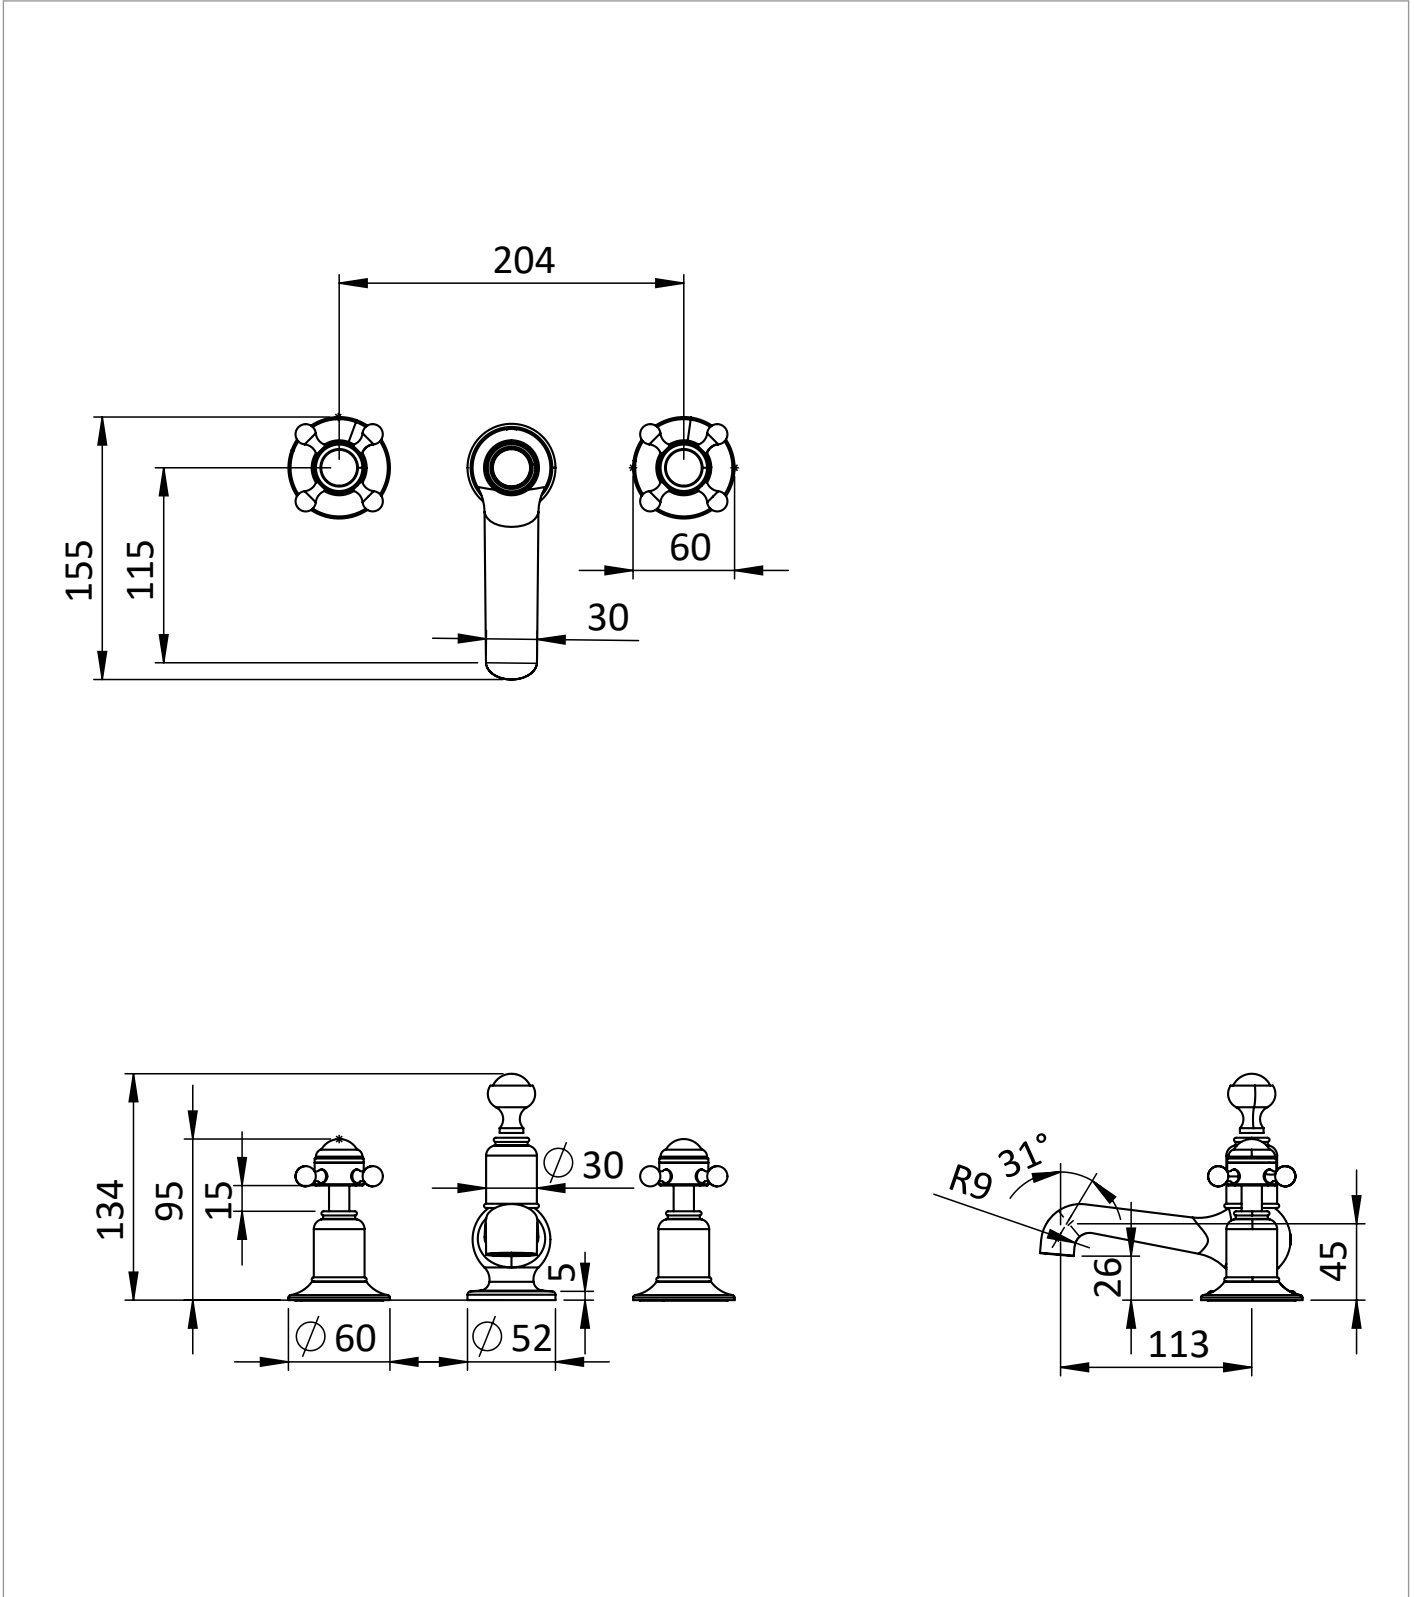

## DESCRIPTION

Belgravia Crosshead 3 Tap Hole Basin Set Brushed Brass

## WEBSITE LINK

[Click Here](#)

CATEGORY	Brassware
WARRANTY DETAILS	15 Years
COLOUR	Brushed Brass
FINISH APPLICATION	PVD
PRIMARY MATERIAL	Brass
INSTALL TYPE	Basin Mounted
PRODUCT WIDTH MM	150
PRODUCT HEIGHT MM	134
PRODUCT LENGTH MM	60
PRODUCT DEPTH MM	155
PRODUCT NET WEIGHT KG	2.9
MINIMUM PRESSURE (BAR)	0.5
MAX WORKING PRESSURE (BAR)	5

STANDARDS	BS EN 200:2008#BS EN 817:2008
APPROVAL	KIWA - 2108710
NUMBER OF OUTLETS	1
NUMBER OF FUNCTIONS	1
HEADWORK	1/2" Quarter turn ceramic cartridge
SPOUT PROJECTION	115
SWIVEL SPOUT	No
INLET CONNECTIONS THREAD	G1/2"
WASTE INCLUDED	Yes
ANTI-SCALD	No
ENERGY SAVING	No

## TECHNICAL DIMENSIONS

Dimensions in mm unless otherwise specified.

Tolerances (per material type) apply.