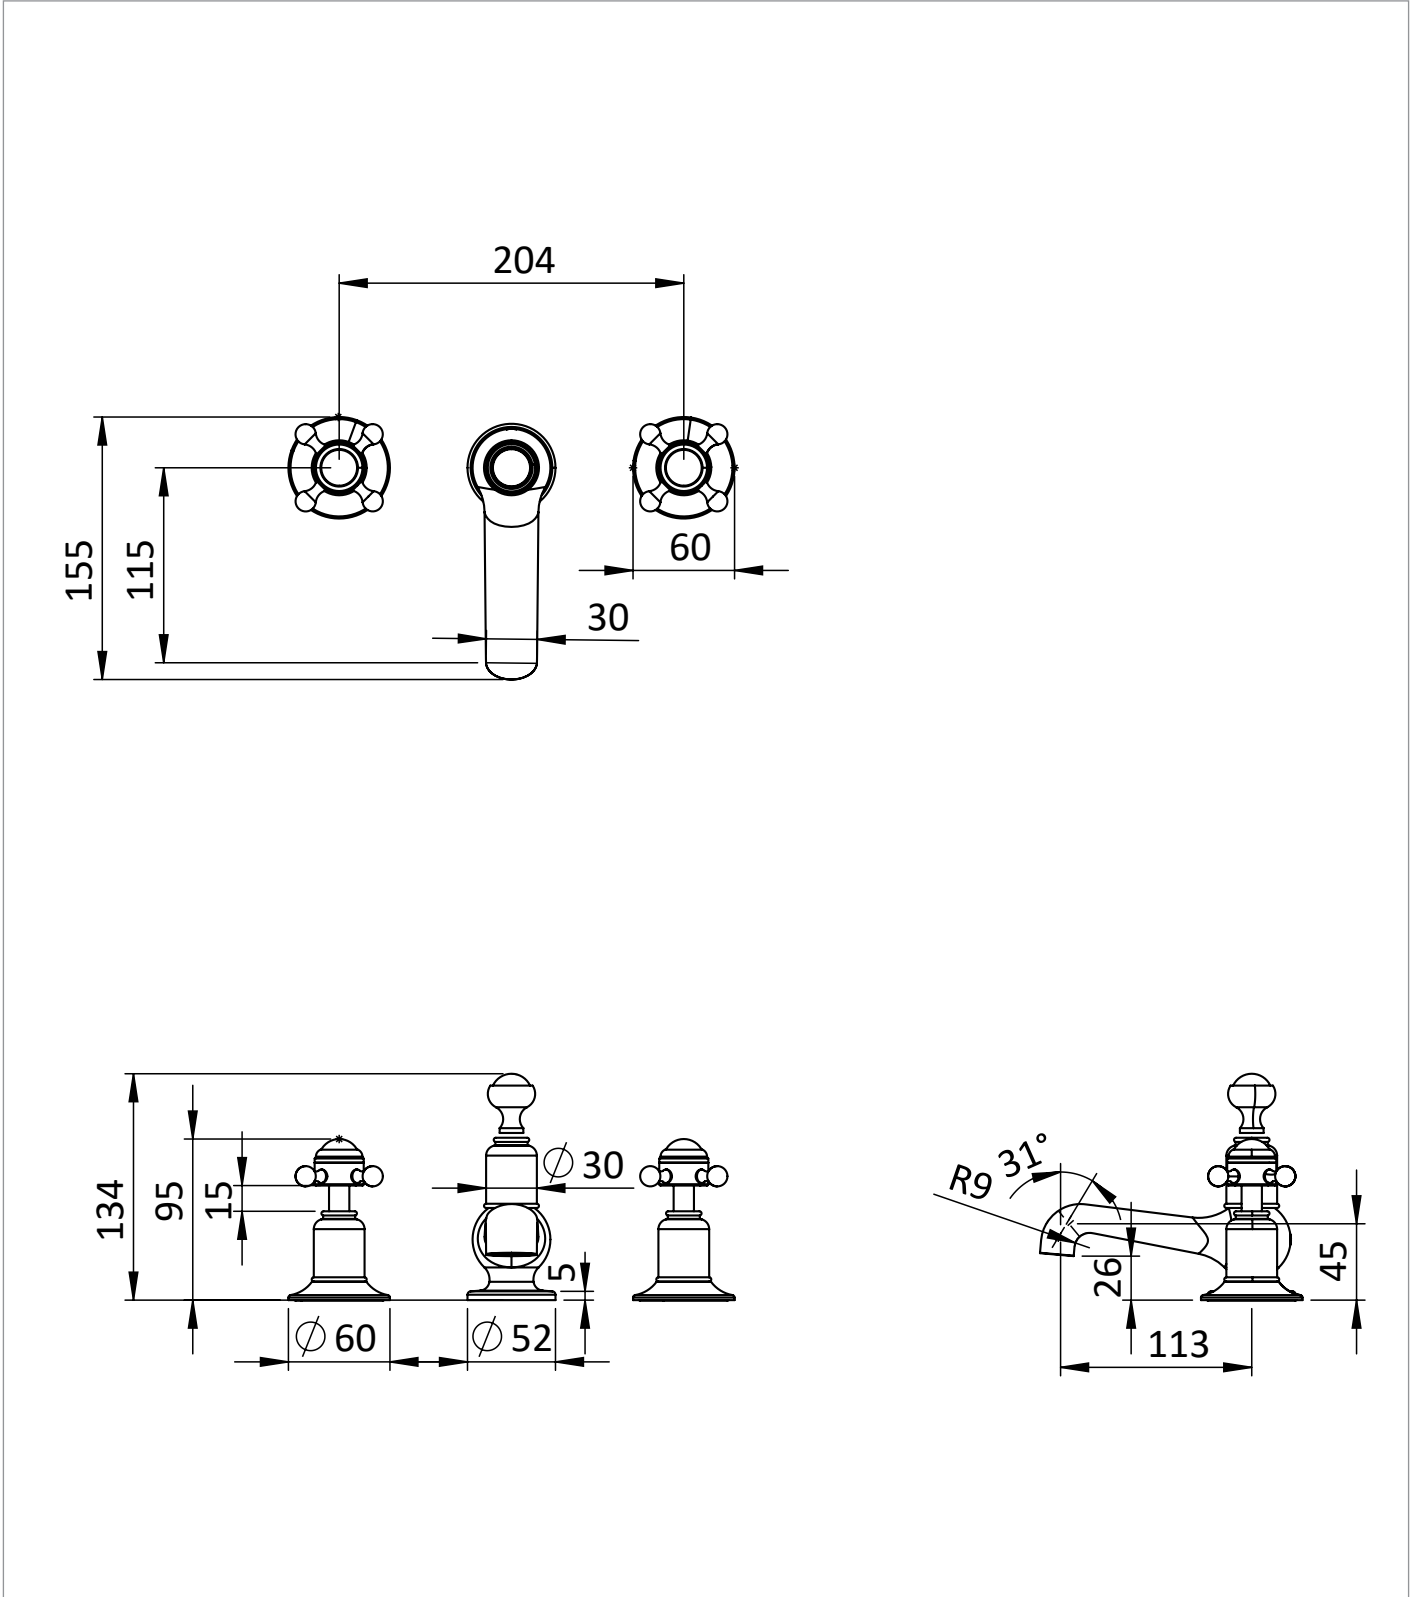

PRODUCT DATA SHEET

PRODUCT CODE

BL130DPL

RANGE

Belgravia

DESCRIPTION

Belgravia Crosshead 3 Tap Hole Basin Set Brushed Nickel

WEBSITE LINK

[Click Here](#)

CATEGORY	Brassware
WARRANTY DETAILS	15 Years
COLOUR	Brushed Nickel
FINISH APPLICATION	Electroplated
PRIMARY MATERIAL	Brass
INSTALL TYPE	Basin Mounted
PRODUCT WIDTH MM	150
PRODUCT HEIGHT MM	60
PRODUCT LENGTH MM	60
PRODUCT DEPTH MM	112
PRODUCT NET WEIGHT KG	2.9
MINIMUM PRESSURE (BAR)	0.5
MAX WORKING PRESSURE (BAR)	5

STANDARDS	BS EN 200:2008#BS EN 817:2008
APPROVAL	KIWA - 2108710
NUMBER OF OUTLETS	1
NUMBER OF FUNCTIONS	1
HEADWORK	1/2" Quarter turn ceramic cartridge
SPOUT PROJECTION	115
SWIVEL SPOUT	No
INLET CONNECTIONS THREAD	G1/2"
WASTE INCLUDED	Yes
ANTI-SCALD	No
ENERGY SAVING	No

TECHNICAL DIMENSIONS

Dimensions in mm unless otherwise specified.

Tolerances (per material type) apply.

SPARES LIST

Only the parts labelled are available as spares.

NUMBER	PART CODE	DESCRIPTION
1	57BLHF	Belgravia Brushed Brass Crosshead Handles
	57BLHL	Belgravia Brushed Nickel Crosshead Handles
	57BLHQ	Belgravia Crosshead Handles Pair Unlacquered Brass
2	57BLSP002	Pair of 1/2" Cartridges Right & Left
3	57BLSP007Q	Belgravia Vertical Long Rod Unlacquered Brass
4	57BLSP003	Belgravia Indicie Hot & Cold Pair
5	57BLSP018	Belgravia Chrome Pop Up Waste
	57BLSP018Q	Belgravia Unlacquered Brass Pop Up Waste
6	57BLSP047	Flexi Hoses for Basin M10 x G1/2"
7	57BLSP058	Belgravia 130 Cartridge Pair