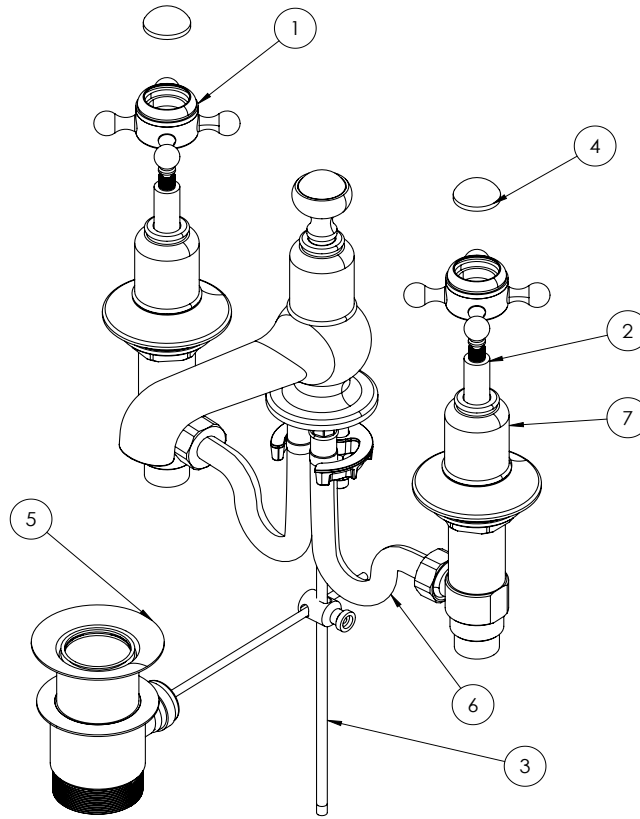

PRODUCT DATA SHEET

PRODUCT CODE

BL130DPL

RANGE

Belgravia

DESCRIPTION

Belgravia Crosshead 3 Tap Hole Basin Set Brushed Nickel

WEBSITE LINK

[Click Here](#)

CATEGORY	Brassware
WARRANTY DETAILS	15 Years
COLOUR	Brushed Nickel
FINISH APPLICATION	Electroplated
PRIMARY MATERIAL	Brass
INSTALL TYPE	Basin Mounted
PRODUCT WIDTH MM	150
PRODUCT HEIGHT MM	60
PRODUCT LENGTH MM	60
PRODUCT DEPTH MM	112
PRODUCT NET WEIGHT KG	2.9
MINIMUM PRESSURE (BAR)	0.5
MAX WORKING PRESSURE (BAR)	5

STANDARDS	BS EN 200:2008#BS EN 817:2008
APPROVAL	KIWA - 2108710
NUMBER OF OUTLETS	1
NUMBER OF FUNCTIONS	1
HEADWORK	1/2" Quarter turn ceramic cartridge
SPOUT PROJECTION	115
SWIVEL SPOUT	No
INLET CONNECTIONS THREAD	G1/2"
WASTE INCLUDED	Yes
ANTI-SCALD	No
ENERGY SAVING	No

TECHNICAL DIMENSIONS

Dimensions in mm unless otherwise specified.

Tolerances (per material type) apply.

SPARES LIST

Only the parts labelled are available as spares.

NUMBER	PART CODE	DESCRIPTION
1	57BLHF	Belgravia Brushed Brass Crosshead Handles
	57BLHL	Belgravia Brushed Nickel Crosshead Handles
	57BLHQ	Belgravia Crosshead Handles Pair Unlacquered Brass
2	57BLSP002	Pair of 1/2" Cartridges Right & Left
3	57BLSP007Q	Belgravia Vertical Long Rod Unlacquered Brass
4	57BLSP003	Belgravia Indicie Hot & Cold Pair
5	57BLSP018	Belgravia Chrome Pop Up Waste
	57BLSP018Q	Belgravia Unlacquered Brass Pop Up Waste
6	57BLSP047	Flexi Hoses for Basin M10 x G1/2"
7	57BLSP058	Belgravia 130 Cartridge Pair