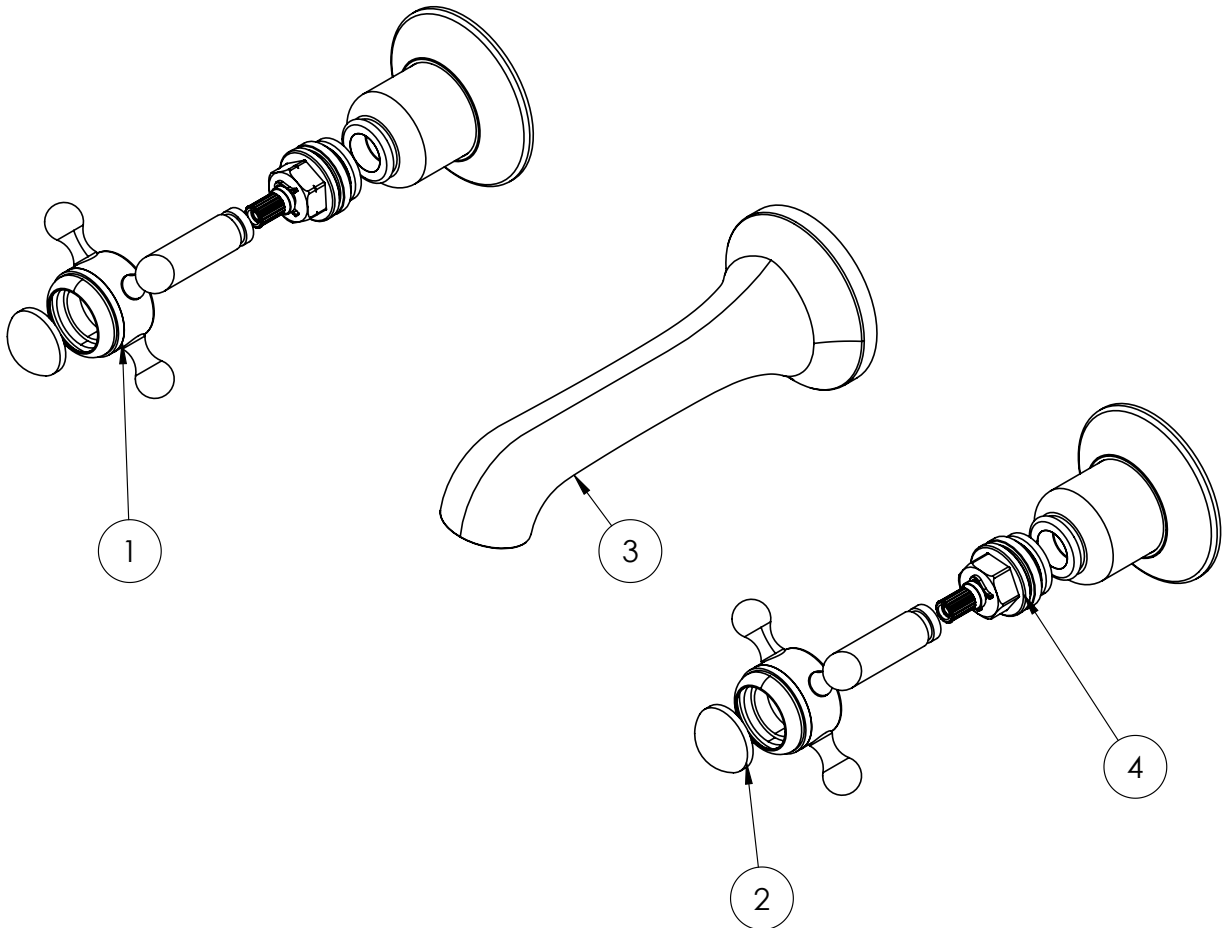

## DESCRIPTION

Belgravia Crosshead 3 Tap Hole Basin Mixer Chrome

## WEBSITE LINK

[Click Here](#)

CATEGORY	Brassware
WARRANTY DETAILS	15 Years
COLOUR	Chrome
FINISH APPLICATION	Electroplated
PRIMARY MATERIAL	Brass
INSTALL TYPE	Wall Mounted
PRODUCT WIDTH MM	60
PRODUCT HEIGHT MM	60
PRODUCT LENGTH MM	150
PRODUCT NET WEIGHT KG	2.9

## TECHNICAL DIMENSIONS

Dimensions in mm unless otherwise specified.

Tolerances (per material type) apply.

## SPARES LIST

Only the parts labelled are available as spares.

NUMBER	PART CODE	DESCRIPTION
1	57BLHF	Belgravia Brushed Brass Crosshead Handles
	57BLHL	Belgravia Brushed Nickel Crosshead Handles
	57BLHQ	Belgravia Crosshead Handles Pair Unlacquered Brass
2	57BLSP003	Belgravia Indicie Hot & Cold Pair
3	57BLSP011	BL131WNC Spout only
	57BLSP011F	BL131WNF Spout only
	57BLSP011L	BL131WNL Spout only
	57BLSP011Q	BL131WNQ Spout only
4	57BLSP057	Belgravia 131 Cartridge Pair