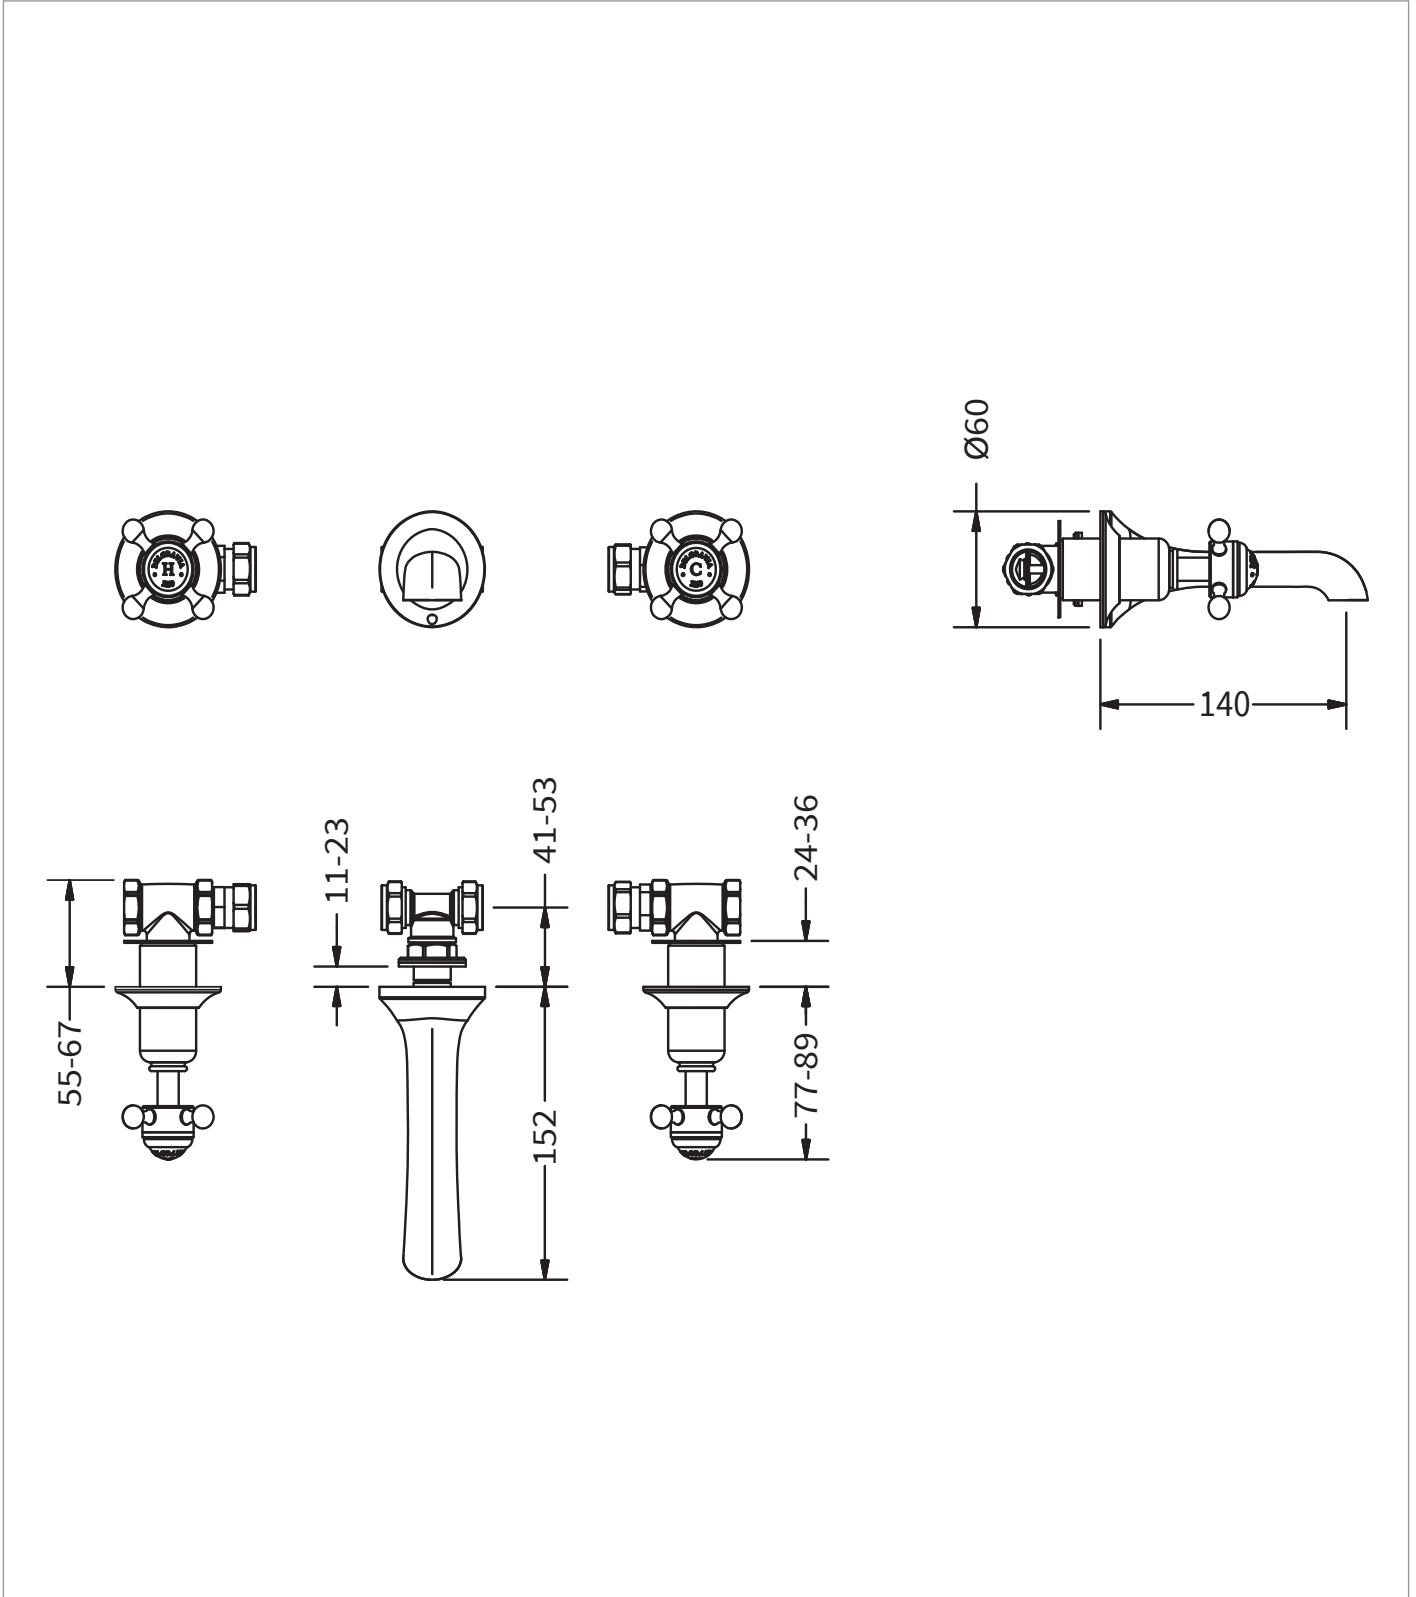

## DESCRIPTION

Belgravia Crosshead 3 Tap Hole Basin Mixer Chrome

## WEBSITE LINK

[Click Here](#)

CATEGORY	Brassware
WARRANTY DETAILS	15 Years
COLOUR	Chrome
FINISH APPLICATION	Electroplated
PRIMARY MATERIAL	Brass
INSTALL TYPE	Wall Mounted
PRODUCT WIDTH MM	60
PRODUCT HEIGHT MM	60
PRODUCT LENGTH MM	150
PRODUCT NET WEIGHT KG	2.9

## TECHNICAL DIMENSIONS

Dimensions in mm unless otherwise specified.

Tolerances (per material type) apply.