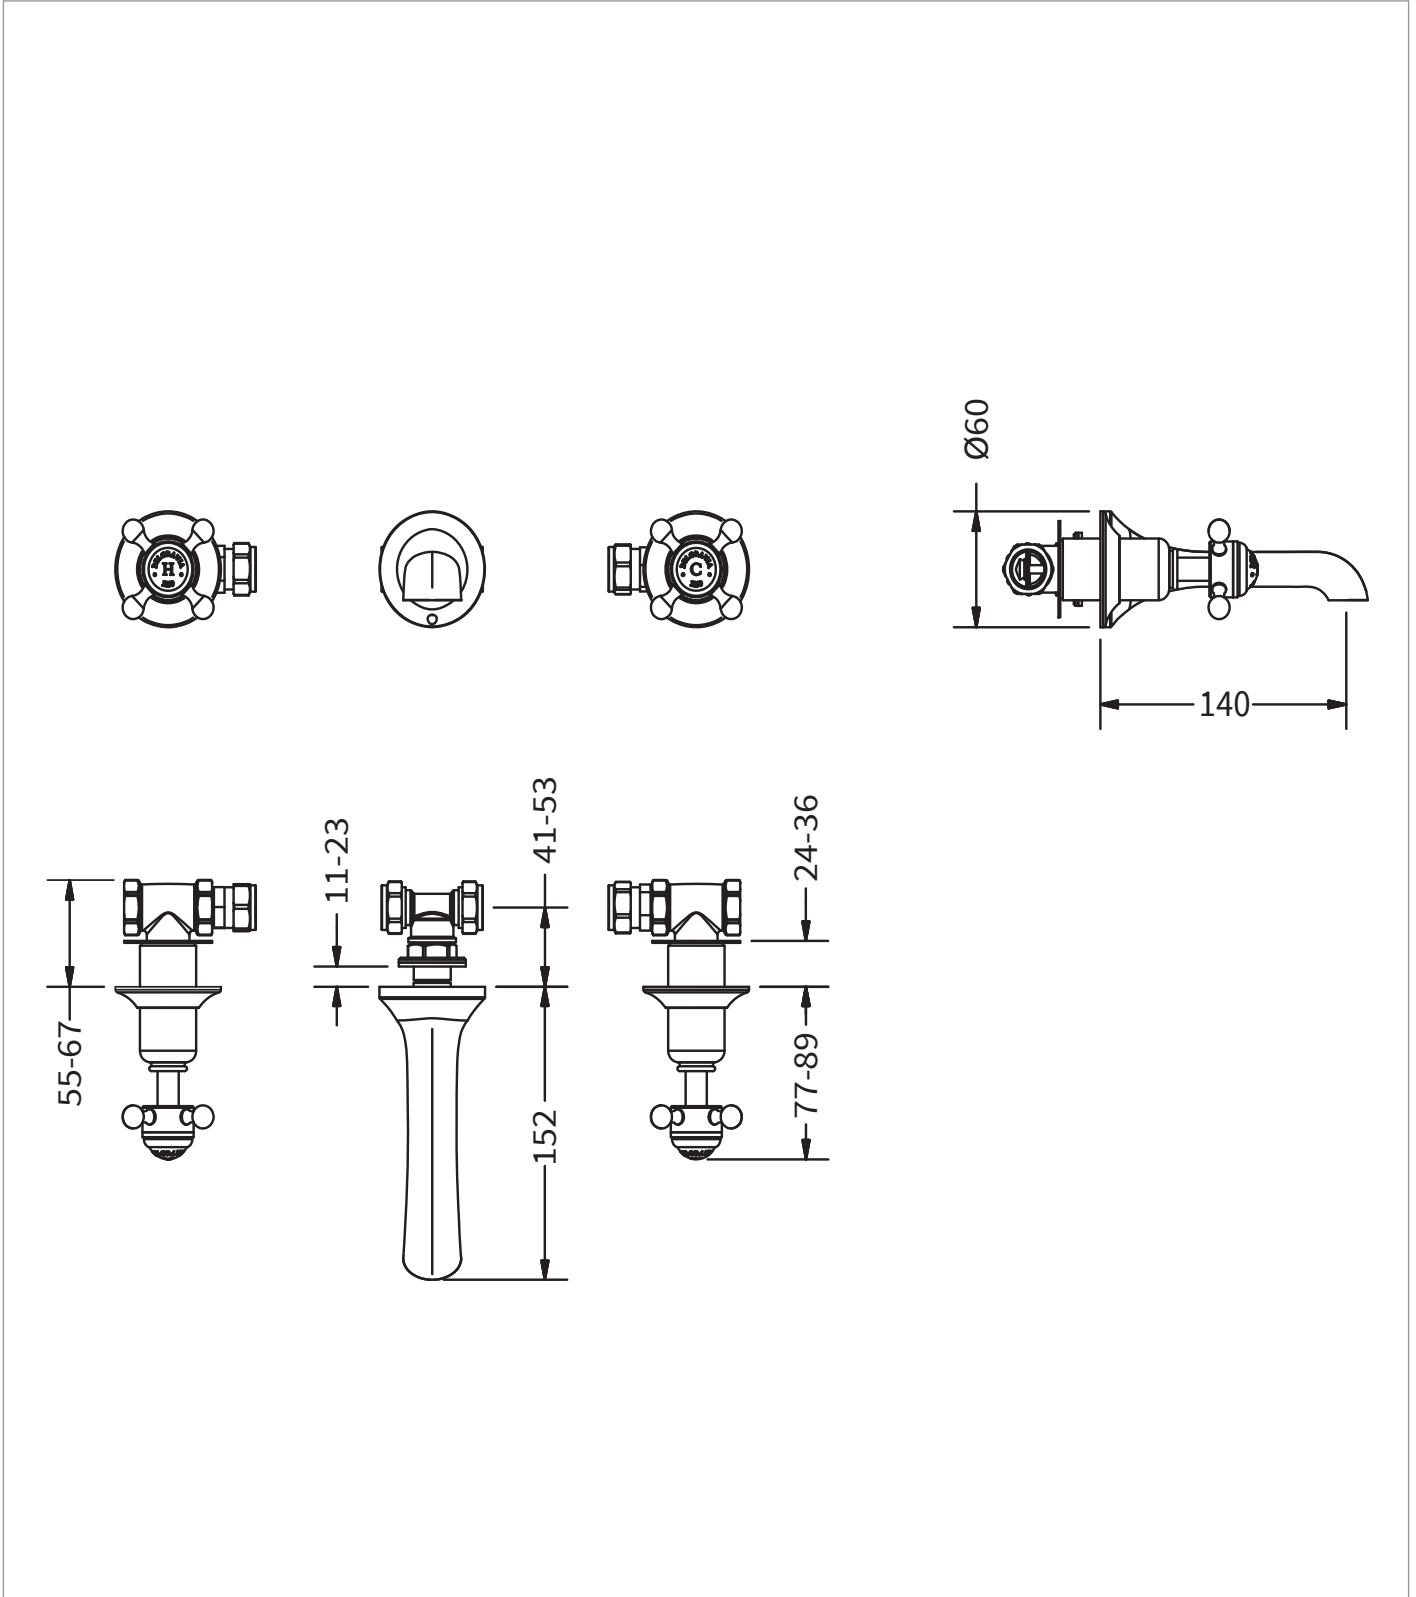

PRODUCT DATA SHEET

PRODUCT CODE

BL131WNC

RANGE

Belgravia

DESCRIPTION

Belgravia Crosshead 3 Tap Hole Basin Mixer Chrome

CATEGORY	Brassware
WARRANTY DETAILS	15 Years
COLOUR	Chrome
FINISH APPLICATION	Electroplated
PRIMARY MATERIAL	Brass
INSTALL TYPE	Wall Mounted
PRODUCT WIDTH MM	60
PRODUCT HEIGHT MM	60
PRODUCT LENGTH MM	150
PRODUCT NET WEIGHT KG	2.9

APPROVAL	KIWA - 2106740
----------	----------------

PRESSURE (BAR)	0.2	0.5	1	2	3	4	5
PRIMARY FLOWRATE	8		18		22		
HANDSET FLOWRATE							
MASSAGE FLOW RATE							
AIR FLOW RATE							
WIRE FLOW RATE							
WATERFALL FLOW RATE							
MIST FLOW RATE							
HANDSPRAY FLOW RATE							

TECHNICAL DIMENSIONS

Dimensions in mm unless otherwise specified.

Tolerances (per material type) apply.

SPARES LIST

Only the parts labelled are available as spares.

NUMBER	PART CODE	DESCRIPTION
1	57BLHF	Belgravia Brushed Brass Crosshead Handles
	57BLHL	Belgravia Brushed Nickel Crosshead Handles
	57BLHQ	Belgravia Crosshead Handles Pair Unlacquered Brass
2	57BLSP003	Belgravia Indicie Hot & Cold Pair
3	57BLSP011	BL131WNC Spout only
	57BLSP011F	BL131WNF Spout only
	57BLSP011L	BL131WNL Spout only
	57BLSP011Q	BL131WNQ Spout only
4	57BLSP057	Belgravia 131 Cartridge Pair