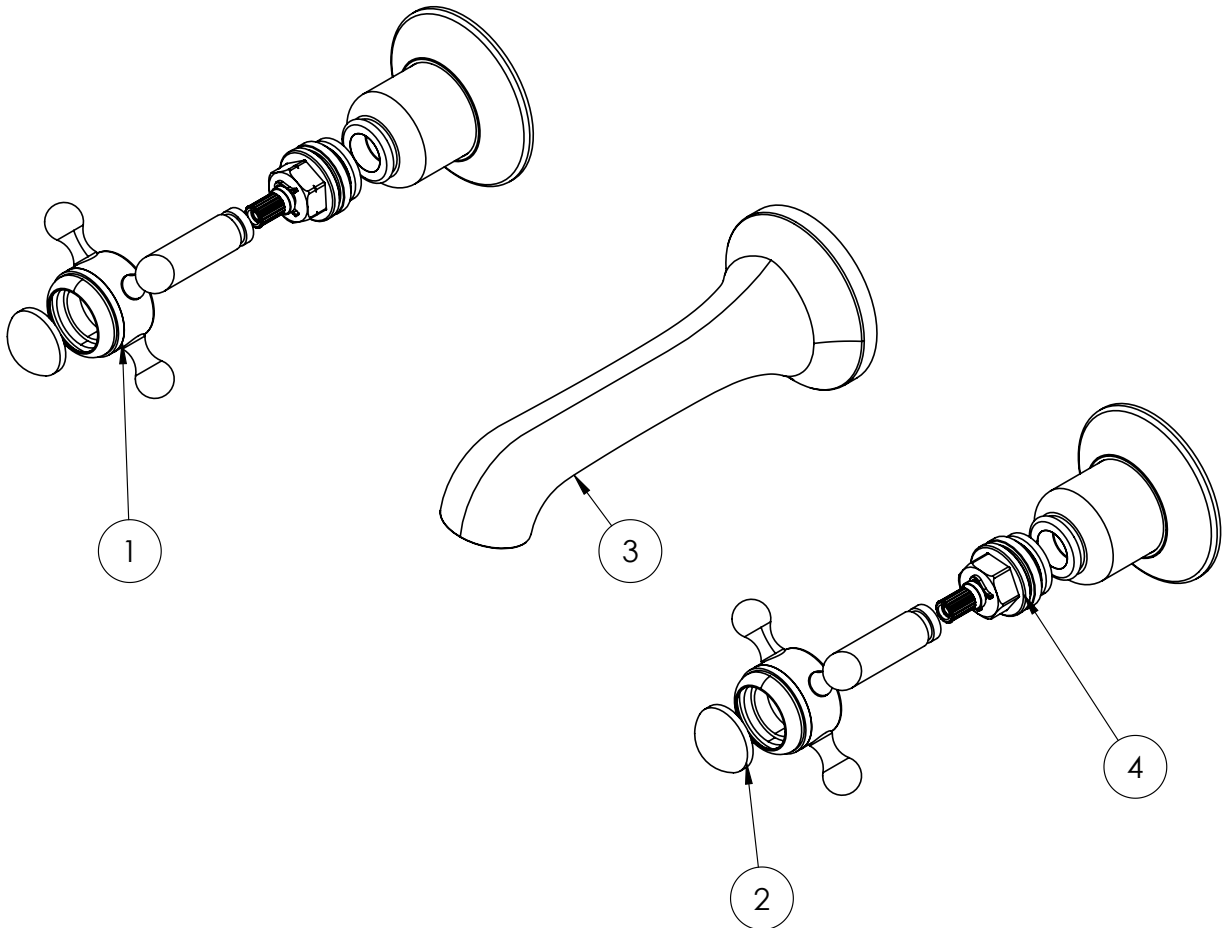

PRODUCT DATA SHEET

PRODUCT CODE

BL131WNC

RANGE

Belgravia

DESCRIPTION

Belgravia Crosshead 3 Tap Hole Basin Mixer Chrome

CATEGORY	Brassware
WARRANTY DETAILS	15 Years
COLOUR	Chrome
FINISH APPLICATION	Electroplated
PRIMARY MATERIAL	Brass
INSTALL TYPE	Wall Mounted
PRODUCT WIDTH MM	60
PRODUCT HEIGHT MM	60
PRODUCT LENGTH MM	150
PRODUCT NET WEIGHT KG	2.9

APPROVAL	KIWA - 2106740
----------	----------------

PRESSURE (BAR)	0.2	0.5	1	2	3	4	5
PRIMARY FLOWRATE	8		18		22		
HANDSET FLOWRATE							
MASSAGE FLOW RATE							
AIR FLOW RATE							
WIRE FLOW RATE							
WATERFALL FLOW RATE							
MIST FLOW RATE							
HANDSPRAY FLOW RATE							

TECHNICAL DIMENSIONS

Dimensions in mm unless otherwise specified.

Tolerances (per material type) apply.

SPARES LIST

Only the parts labelled are available as spares.

NUMBER	PART CODE	DESCRIPTION
1	57BLHF	Belgravia Brushed Brass Crosshead Handles
	57BLHL	Belgravia Brushed Nickel Crosshead Handles
	57BLHQ	Belgravia Crosshead Handles Pair Unlacquered Brass
2	57BLSP003	Belgravia Indicie Hot & Cold Pair
3	57BLSP011	BL131WNC Spout only
	57BLSP011F	BL131WNF Spout only
	57BLSP011L	BL131WNL Spout only
	57BLSP011Q	BL131WNQ Spout only
4	57BLSP057	Belgravia 131 Cartridge Pair