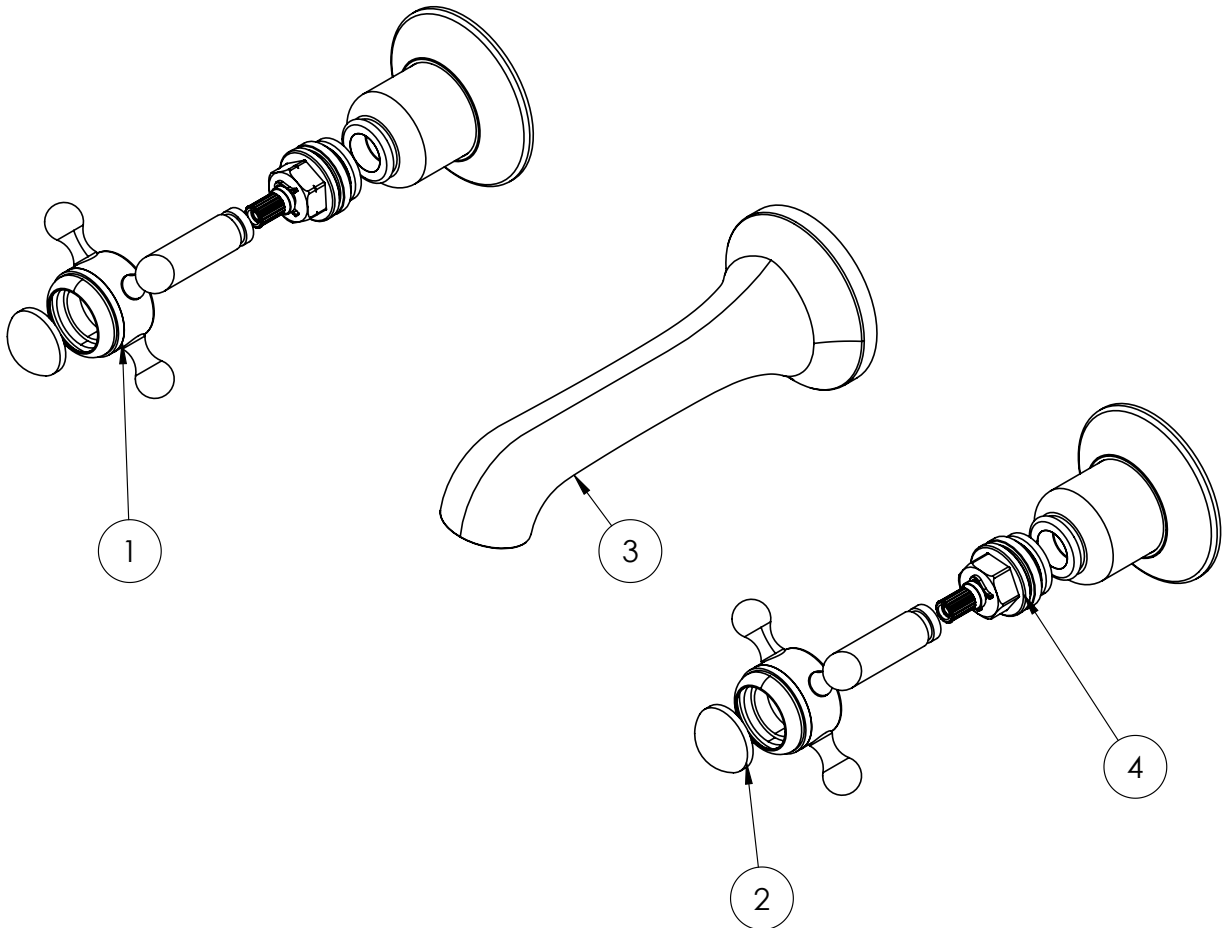

PRODUCT DATA SHEET

PRODUCT CODE

BL131WNL

RANGE

Belgravia

DESCRIPTION

Belgravia Crosshead 3 Hole Basin Set
Brushed Nickel

CATEGORY	Brassware
WARRANTY DETAILS	15 Years
COLOUR	Brushed Nickel
FINISH APPLICATION	Electroplated
PRIMARY MATERIAL	Brass
INSTALL TYPE	Wall Mounted
PRODUCT WIDTH MM	60
PRODUCT HEIGHT MM	60
PRODUCT LENGTH MM	150
PRODUCT NET WEIGHT KG	2.9

APPROVAL	KIWA - 2106740
----------	----------------

PRESSURE (BAR)	0.2	0.5	1	2	3	4	5
PRIMARY FLOWRATE							
HANDSET FLOWRATE							
MASSAGE FLOW RATE							
AIR FLOW RATE							
WIRE FLOW RATE							
WATERFALL FLOW RATE							
MIST FLOW RATE							
HANDSPRAY FLOW RATE							

TECHNICAL DIMENSIONS

Dimensions in mm unless otherwise specified.

Tolerances (per material type) apply.

SPARES LIST

Only the parts labelled are available as spares.

NUMBER	PART CODE	DESCRIPTION
1	57BLHF	Belgravia Brushed Brass Crosshead Handles
	57BLHL	Belgravia Brushed Nickel Crosshead Handles
	57BLHQ	Belgravia Crosshead Handles Pair Unlacquered Brass
2	57BLSP003	Belgravia Indicie Hot & Cold Pair
3	57BLSP011	BL131WNC Spout only
	57BLSP011F	BL131WNF Spout only
	57BLSP011L	BL131WNL Spout only
	57BLSP011Q	BL131WNQ Spout only
4	57BLSP057	Belgravia 131 Cartridge Pair