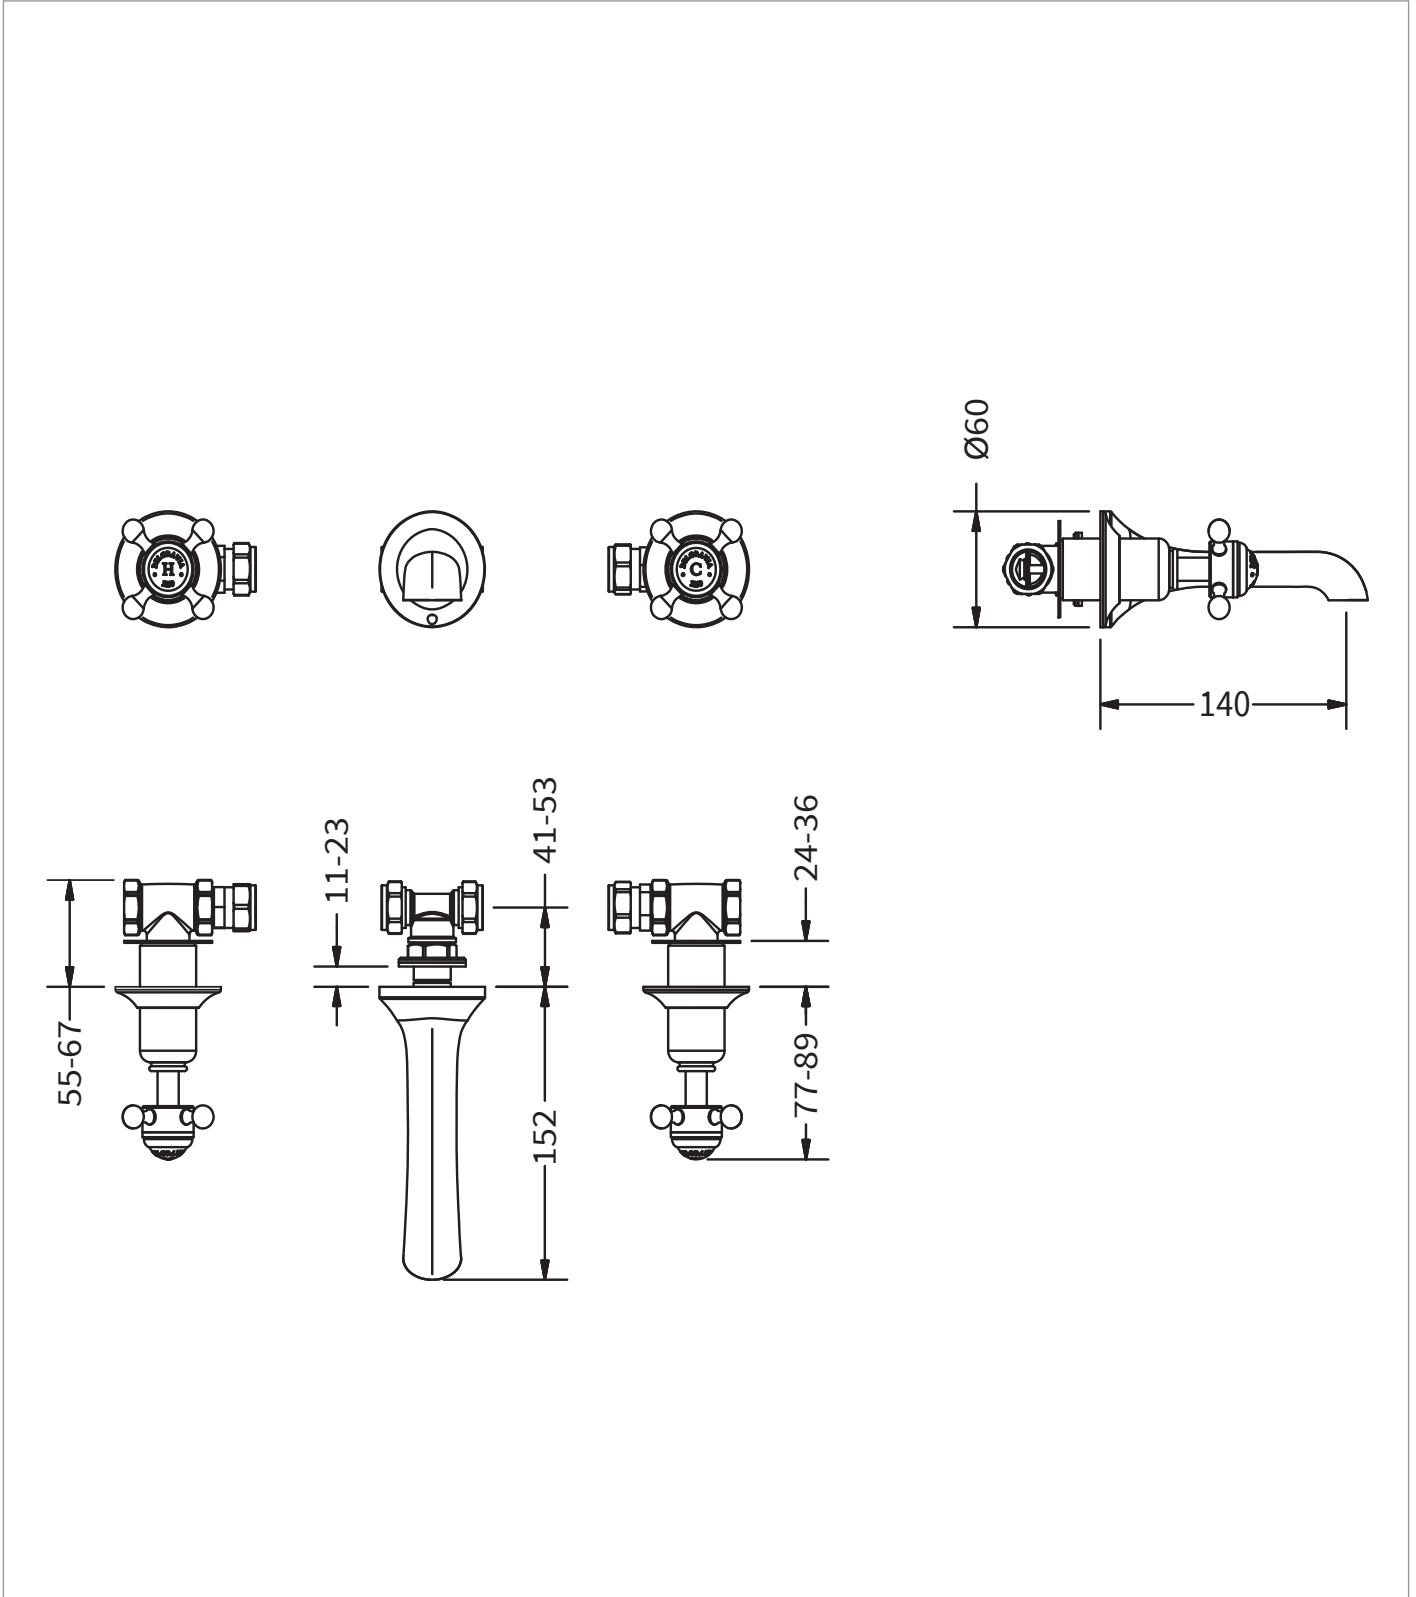

PRODUCT DATA SHEET

PRODUCT CODE

BL131WNL

RANGE

Belgravia

DESCRIPTION

Belgravia Crosshead 3 Hole Basin Set
Brushed Nickel

CATEGORY	Brassware
WARRANTY DETAILS	15 Years
COLOUR	Brushed Nickel
FINISH APPLICATION	Electroplated
PRIMARY MATERIAL	Brass
INSTALL TYPE	Wall Mounted
PRODUCT WIDTH MM	60
PRODUCT HEIGHT MM	60
PRODUCT LENGTH MM	150
PRODUCT NET WEIGHT KG	2.9

APPROVAL	KIWA - 2106740
----------	----------------

PRESSURE (BAR)	0.2	0.5	1	2	3	4	5
PRIMARY FLOWRATE							
HANDSET FLOWRATE							
MASSAGE FLOW RATE							
AIR FLOW RATE							
WIRE FLOW RATE							
WATERFALL FLOW RATE							
MIST FLOW RATE							
HANDSPRAY FLOW RATE							

TECHNICAL DIMENSIONS

Dimensions in mm unless otherwise specified.

Tolerances (per material type) apply.

SPARES LIST

Only the parts labelled are available as spares.

NUMBER	PART CODE	DESCRIPTION
1	57BLHF	Belgravia Brushed Brass Crosshead Handles
	57BLHL	Belgravia Brushed Nickel Crosshead Handles
	57BLHQ	Belgravia Crosshead Handles Pair Unlacquered Brass
2	57BLSP003	Belgravia Indicie Hot & Cold Pair
3	57BLSP011	BL131WNC Spout only
	57BLSP011F	BL131WNF Spout only
	57BLSP011L	BL131WNL Spout only
	57BLSP011Q	BL131WNQ Spout only
4	57BLSP057	Belgravia 131 Cartridge Pair