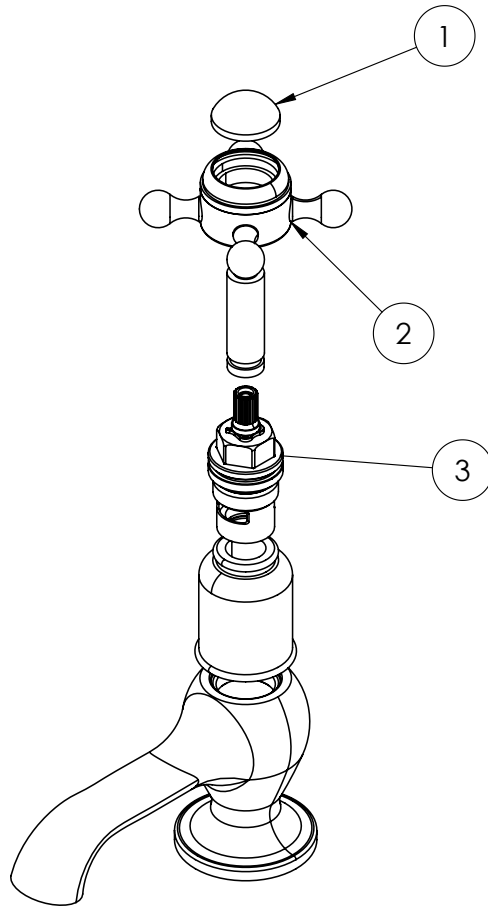

[Click Here](#)

CATEGORY	Brassware
WARRANTY DETAILS	15 Years
COLOUR	Chrome
FINISH APPLICATION	Electroplated
PRIMARY MATERIAL	Brass
INSTALL TYPE	Deck Mounted
PRODUCT WIDTH MM	50
PRODUCT HEIGHT MM	147
PRODUCT LENGTH MM	140
PRODUCT DEPTH MM	125
PRODUCT NET WEIGHT KG	1.48
MINIMUM PRESSURE (BAR)	0.5
MAX WORKING PRESSURE (BAR)	5

STANDARDS	BS EN 200:2008#BS EN 817:2008
APPROVAL	WRAS - 240988003
NUMBER OF OUTLETS	1
NUMBER OF FUNCTIONS	1
HEADWORK	1/2" Quarter turn ceramic cartridge
SPOUT PROJECTION	90
SWIVEL SPOUT	No
INLET CONNECTIONS THREAD	G1/2"
WASTE INCLUDED	No
ANTI-SCALD	No
ENERGY SAVING	No

TECHNICAL DIMENSIONS

Dimensions in mm unless otherwise specified.

Tolerances (per material type) apply.

NOTE: ALL DIMENSIONS IN MILLIMETERS

BL150DNx
HG150DNx

SPARES LIST

Only the parts labelled are available as spares.

NUMBER	PART CODE	DESCRIPTION
1	57BLSP003	Belgravia Indicie Hot & Cold Pair
2	57BLHF	Belgravia Brushed Brass Crosshead Handles
	57BLHL	Belgravia Brushed Nickel Crosshead Handles
	57BLHQ	Belgravia Crosshead Handles Pair Unlacquered Brass
3	57BLSP002	Pair of 1/2" Cartridges Right & Left