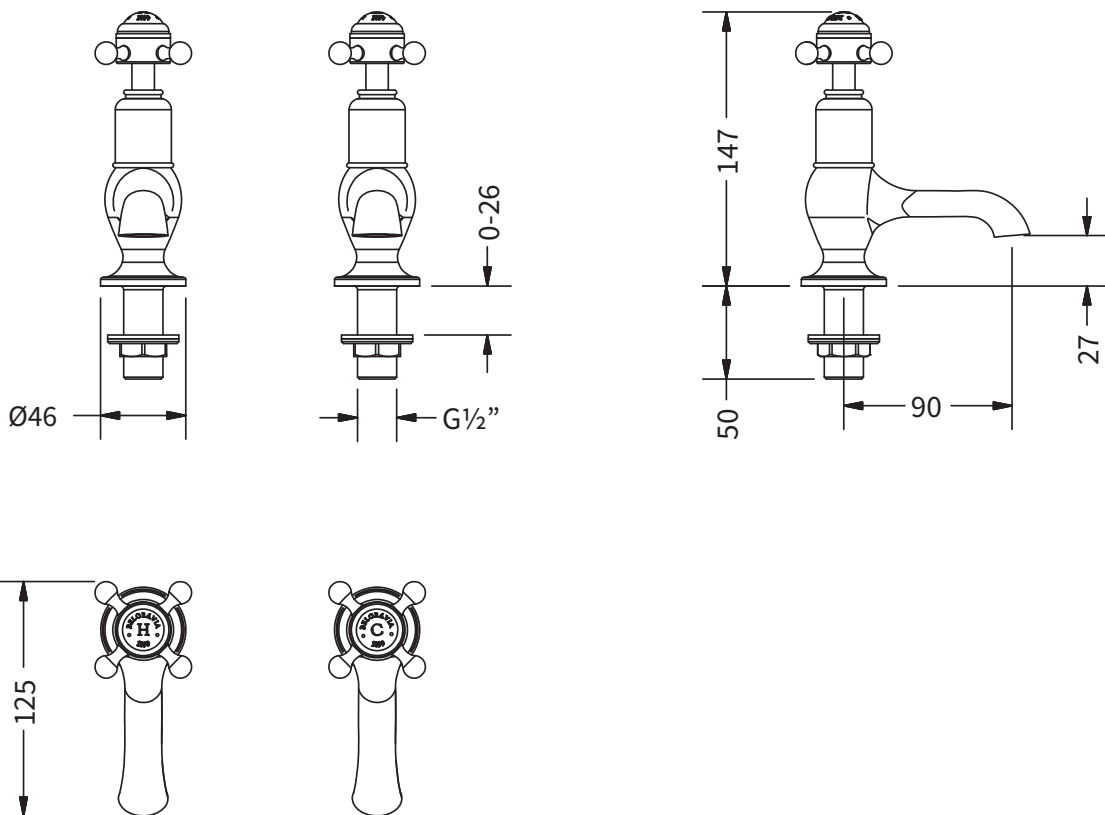

PRODUCT DATA SHEET

PRODUCT CODE

BL150DNC

RANGE

Belgravia

DESCRIPTION

Belgravia Crosshead Cloakroom Basin Tap No Waste Chrome

WEBSITE LINK

[Click Here](#)

CATEGORY	Brassware
WARRANTY DETAILS	15 Years
COLOUR	Chrome
FINISH APPLICATION	Electroplated
PRIMARY MATERIAL	Brass
INSTALL TYPE	Deck Mounted
PRODUCT WIDTH MM	50
PRODUCT HEIGHT MM	147
PRODUCT LENGTH MM	140
PRODUCT DEPTH MM	125
PRODUCT NET WEIGHT KG	1.48
MINIMUM PRESSURE (BAR)	0.5
MAX WORKING PRESSURE (BAR)	5

STANDARDS	BS EN 200:2008#BS EN 817:2008
APPROVAL	WRAS - 240988003
NUMBER OF OUTLETS	1
NUMBER OF FUNCTIONS	1
HEADWORK	1/2" Quarter turn ceramic cartridge
SPOUT PROJECTION	90
SWIVEL SPOUT	No
INLET CONNECTIONS THREAD	G1/2"
WASTE INCLUDED	No
ANTI-SCALD	No
ENERGY SAVING	No

TECHNICAL DIMENSIONS

Dimensions in mm unless otherwise specified.

Tolerances (per material type) apply.

NOTE: ALL DIMENSIONS IN MILLIMETERS

BL150DNx
HG150DNx

SPARES LIST

Only the parts labelled are available as spares.