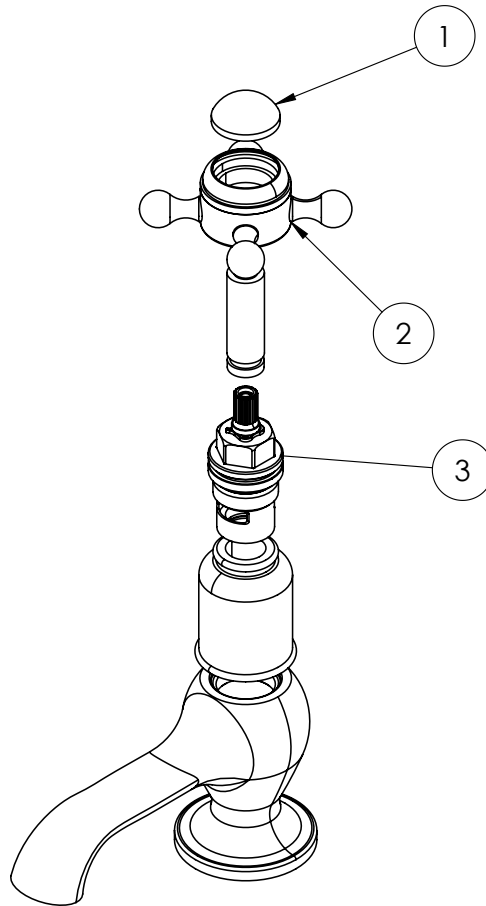

[Click Here](#)

CATEGORY	Brassware
WARRANTY DETAILS	15 Years
COLOUR	Chrome
FINISH APPLICATION	Electroplated
PRIMARY MATERIAL	Brass
INSTALL TYPE	Deck Mounted
PRODUCT WIDTH MM	50
PRODUCT HEIGHT MM	147
PRODUCT LENGTH MM	140
PRODUCT DEPTH MM	125
PRODUCT NET WEIGHT KG	1.48
MINIMUM PRESSURE (BAR)	0.5
MAX WORKING PRESSURE (BAR)	5

STANDARDS	BS EN 200:2008#BS EN 817:2008
APPROVAL	WRAS - 240988003
NUMBER OF OUTLETS	1
NUMBER OF FUNCTIONS	1
HEADWORK	1/2" Quarter turn ceramic cartridge
SPOUT PROJECTION	90
SWIVEL SPOUT	No
INLET CONNECTIONS THREAD	G1/2"
WASTE INCLUDED	No
ANTI-SCALD	No
ENERGY SAVING	No

TECHNICAL DIMENSIONS

Dimensions in mm unless otherwise specified.

Tolerances (per material type) apply.

NOTE: ALL DIMENSIONS IN MILLIMETERS

BL150DNx
HG150DNx

SPARES LIST

Only the parts labelled are available as spares.

NUMBER	PART CODE	DESCRIPTION
1	57BLSP003	Belgravia Indicie Hot & Cold Pair
2	57BLHF	Belgravia Brushed Brass Crosshead Handles
	57BLHL	Belgravia Brushed Nickel Crosshead Handles
	57BLHQ	Belgravia Crosshead Handles Pair Unlacquered Brass
3	57BLSP002	Pair of 1/2" Cartridges Right & Left