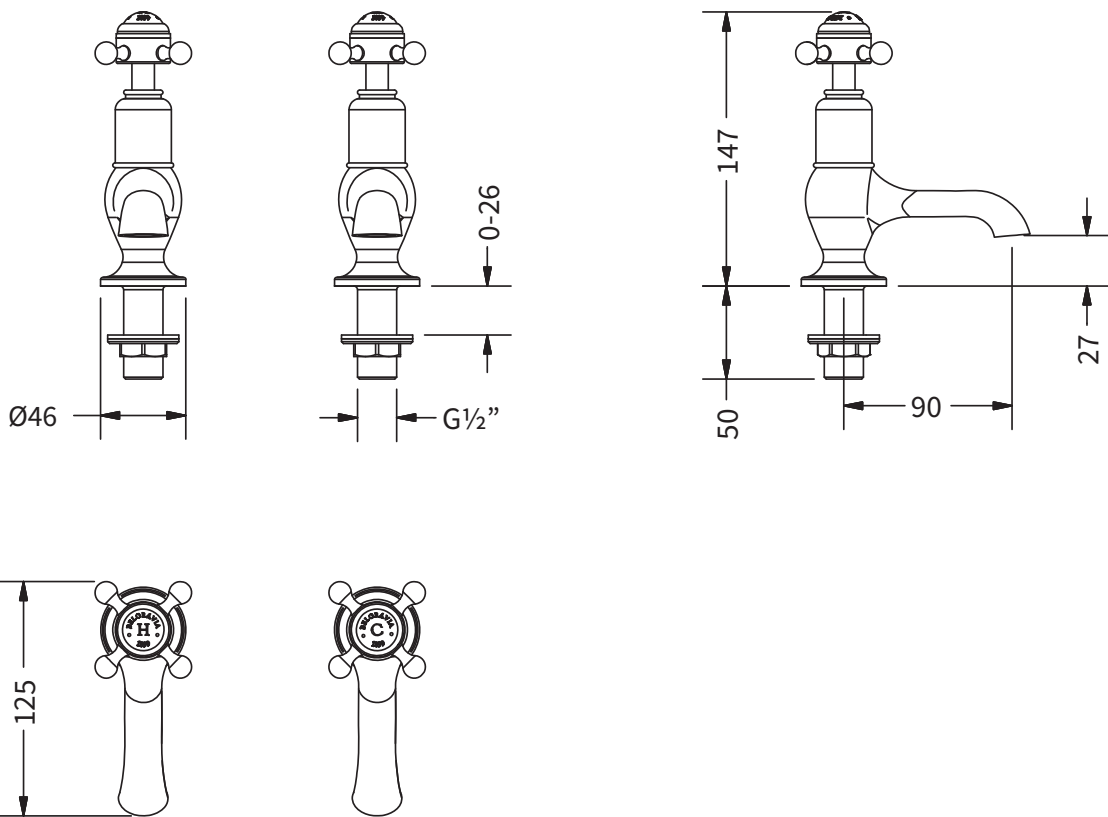

PRODUCT DATA SHEET

PRODUCT CODE

BL150DNC

RANGE

Belgravia

DESCRIPTION

Belgravia Crosshead Cloakroom Basin Tap No Waste Chrome

WEBSITE LINK

[Click Here](#)

CATEGORY	Brassware
WARRANTY DETAILS	15 Years
COLOUR	Chrome
FINISH APPLICATION	Electroplated
PRIMARY MATERIAL	Brass
INSTALL TYPE	Deck Mounted
PRODUCT WIDTH MM	50
PRODUCT HEIGHT MM	147
PRODUCT LENGTH MM	140
PRODUCT DEPTH MM	125
PRODUCT NET WEIGHT KG	1.48
MINIMUM PRESSURE (BAR)	0.5
MAX WORKING PRESSURE (BAR)	5

STANDARDS	BS EN 200:2008#BS EN 817:2008
APPROVAL	WRAS - 240988003
NUMBER OF OUTLETS	1
NUMBER OF FUNCTIONS	1
HEADWORK	1/2" Quarter turn ceramic cartridge
SPOUT PROJECTION	90
SWIVEL SPOUT	No
INLET CONNECTIONS THREAD	G1/2"
WASTE INCLUDED	No
ANTI-SCALD	No
ENERGY SAVING	No

TECHNICAL DIMENSIONS

Dimensions in mm unless otherwise specified.

Tolerances (per material type) apply.

NOTE: ALL DIMENSIONS IN MILLIMETERS

BL150DNx
HG150DNx

SPARES LIST

Only the parts labelled are available as spares.