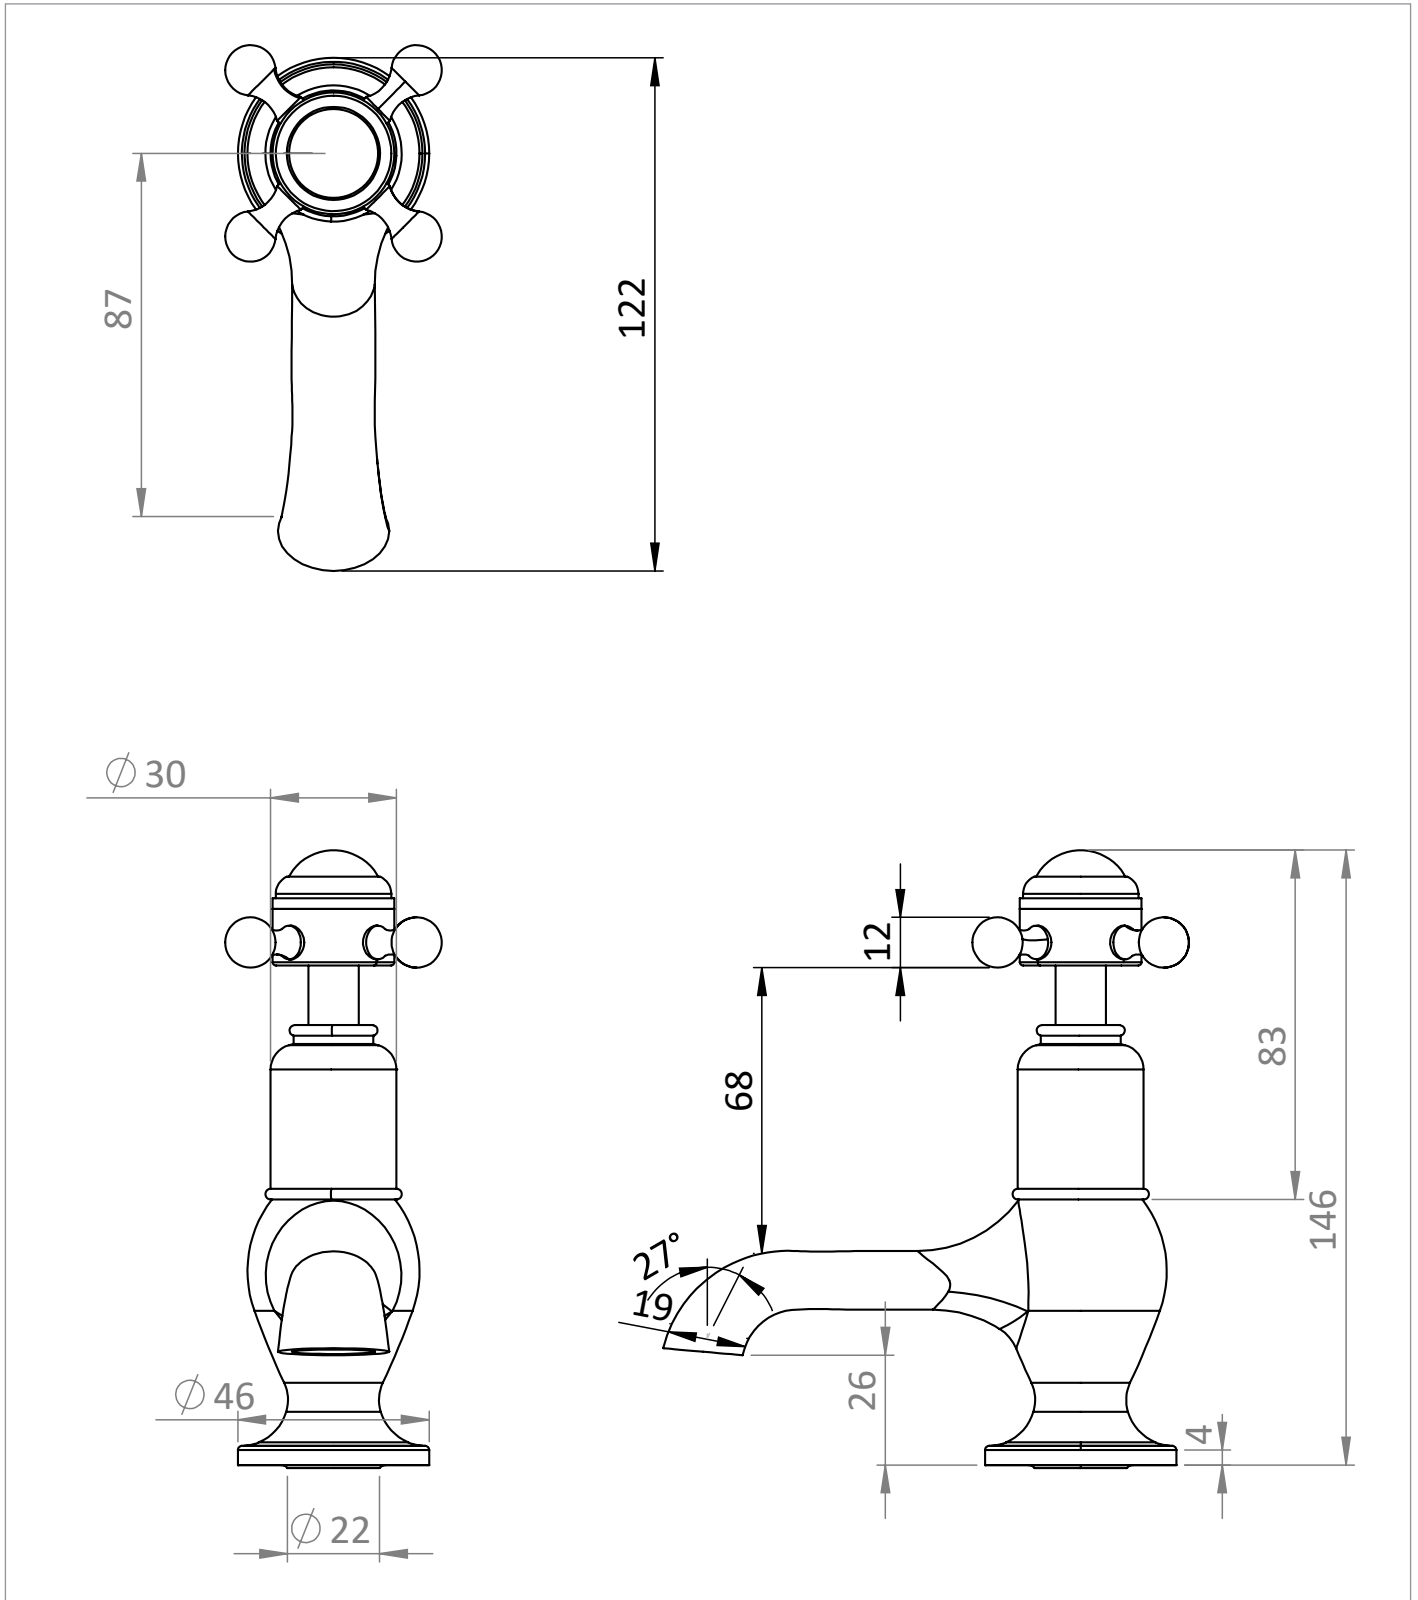

PRODUCT DATA SHEET

PRODUCT CODE

BL150DNF

RANGE

Belgravia

DESCRIPTION

Belgravia Crosshead Cloakroom Basin Taps Brushed Brass

WEBSITE LINK

[Click Here](#)

CATEGORY	Brassware
WARRANTY DETAILS	15 Years
COLOUR	Brushed Brass
FINISH APPLICATION	PVD
PRIMARY MATERIAL	Brass
INSTALL TYPE	Deck Mounted
PRODUCT WIDTH MM	50
PRODUCT HEIGHT MM	146
PRODUCT LENGTH MM	140
PRODUCT DEPTH MM	122
PRODUCT NET WEIGHT KG	1.48
MINIMUM PRESSURE (BAR)	0.5
MAX WORKING PRESSURE (BAR)	5

STANDARDS	BS EN 200:2008#BS EN 817:2008
APPROVAL	WRAS - 240988003
NUMBER OF OUTLETS	1
NUMBER OF FUNCTIONS	1
HEADWORK	1/2" Quarter turn ceramic cartridge
SPOUT PROJECTION	90
SWIVEL SPOUT	No
INLET CONNECTIONS THREAD	G1/2"
WASTE INCLUDED	No
ANTI-SCALD	No
ENERGY SAVING	No

TECHNICAL DIMENSIONS

Dimensions in mm unless otherwise specified.

Tolerances (per material type) apply.

SPARES LIST

Only the parts labelled are available as spares.

NUMBER	PART CODE	DESCRIPTION
1	57BLSP003	Belgravia Indicie Hot & Cold Pair
2	57BLHF	Belgravia Brushed Brass Crosshead Handles
	57BLHL	Belgravia Brushed Nickel Crosshead Handles
	57BLHQ	Belgravia Crosshead Handles Pair Unlacquered Brass
3	57BLSP002	Pair of 1/2" Cartridges Right & Left