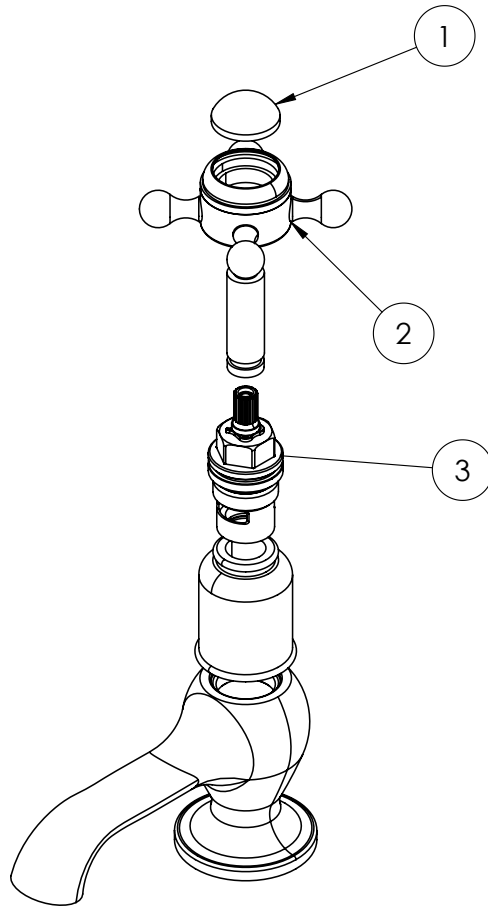

[Click Here](#)

CATEGORY	Brassware
WARRANTY DETAILS	15 Years
COLOUR	Brushed Brass
FINISH APPLICATION	PVD
PRIMARY MATERIAL	Brass
INSTALL TYPE	Deck Mounted
PRODUCT WIDTH MM	50
PRODUCT HEIGHT MM	146
PRODUCT LENGTH MM	140
PRODUCT DEPTH MM	122
PRODUCT NET WEIGHT KG	1.48
MINIMUM PRESSURE (BAR)	0.5
MAX WORKING PRESSURE (BAR)	5

STANDARDS	BS EN 200:2008#BS EN 817:2008
APPROVAL	WRAS - 240988003
NUMBER OF OUTLETS	1
NUMBER OF FUNCTIONS	1
HEADWORK	1/2" Quarter turn ceramic cartridge
SPOUT PROJECTION	90
SWIVEL SPOUT	No
INLET CONNECTIONS THREAD	G1/2"
WASTE INCLUDED	No
ANTI-SCALD	No
ENERGY SAVING	No

TECHNICAL DIMENSIONS

Dimensions in mm unless otherwise specified.

Tolerances (per material type) apply.

SPARES LIST

Only the parts labelled are available as spares.

NUMBER	PART CODE	DESCRIPTION
1	57BLSP003	Belgravia Indicie Hot & Cold Pair
2	57BLHF	Belgravia Brushed Brass Crosshead Handles
	57BLHL	Belgravia Brushed Nickel Crosshead Handles
	57BLHQ	Belgravia Crosshead Handles Pair Unlacquered Brass
3	57BLSP002	Pair of 1/2" Cartridges Right & Left