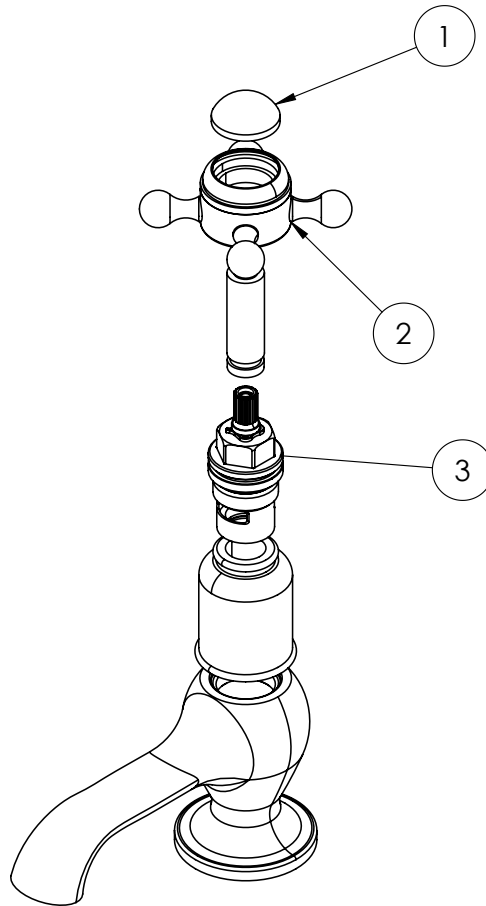

[Click Here](#)

CATEGORY	Brassware
WARRANTY DETAILS	15 Years
COLOUR	Brushed Nickel
FINISH APPLICATION	Electroplated
PRIMARY MATERIAL	Brass
INSTALL TYPE	Deck Mounted
PRODUCT WIDTH MM	50
PRODUCT HEIGHT MM	146
PRODUCT DEPTH MM	122
PRODUCT NET WEIGHT KG	1.48
MINIMUM PRESSURE (BAR)	0.5
MAX WORKING PRESSURE (BAR)	5

STANDARDS	BS EN 200:2008#BS EN 817:2008
APPROVAL	WRAS - 240988003
NUMBER OF OUTLETS	1
NUMBER OF FUNCTIONS	1
HEADWORK	1/2" Quarter turn ceramic cartridge
SPOUT PROJECTION	90
SWIVEL SPOUT	No
INLET CONNECTIONS THREAD	G1/2"
WASTE INCLUDED	No
ANTI-SCALD	No
ENERGY SAVING	No

PRESSURE (BAR)	0.2	0.5	1	2	3	4	5
PRIMARY FLOWRATE	3	8	16		24		
HANDSET FLOWRATE							
MASSAGE FLOW RATE							
AIR FLOW RATE							
WIRE FLOW RATE							
WATERFALL FLOW RATE							
MIST FLOW RATE							
HANDSPRAY FLOW RATE							

TECHNICAL DIMENSIONS

Dimensions in mm unless otherwise specified.

Tolerances (per material type) apply.

SPARES LIST

Only the parts labelled are available as spares.

NUMBER	PART CODE	DESCRIPTION
1	57BLSP003	Belgravia Indicie Hot & Cold Pair
2	57BLHF	Belgravia Brushed Brass Crosshead Handles
	57BLHL	Belgravia Brushed Nickel Crosshead Handles
	57BLHQ	Belgravia Crosshead Handles Pair Unlacquered Brass
3	57BLSP002	Pair of 1/2" Cartridges Right & Left