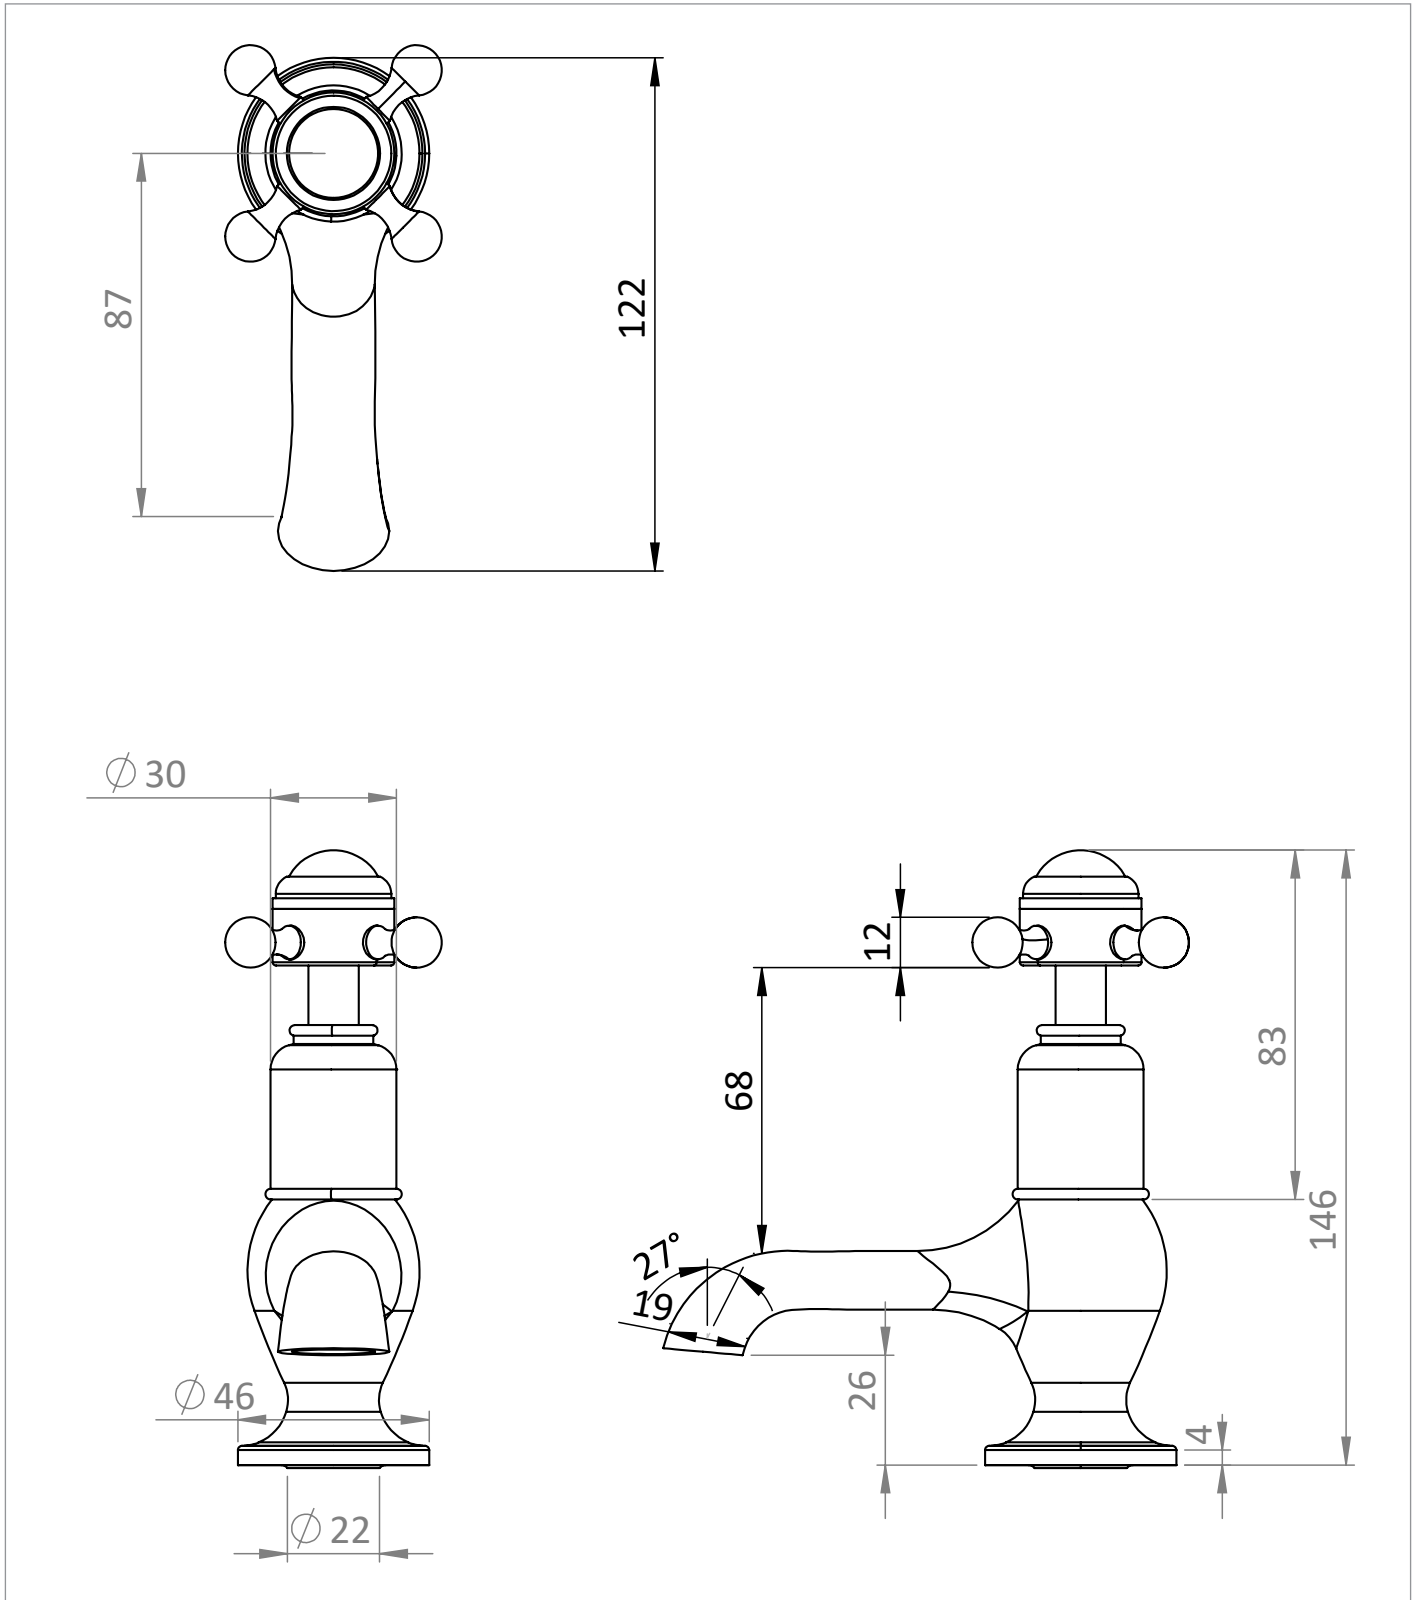

PRODUCT DATA SHEET

PRODUCT CODE

BL150DNL

RANGE

Belgravia

DESCRIPTION

Belgravia Crosshead Cloakroom Basin Taps Brushed Nickel

WEBSITE LINK

[Click Here](#)

CATEGORY	Brassware
WARRANTY DETAILS	15 Years
COLOUR	Brushed Nickel
FINISH APPLICATION	Electroplated
PRIMARY MATERIAL	Brass
INSTALL TYPE	Deck Mounted
PRODUCT WIDTH MM	50
PRODUCT HEIGHT MM	146
PRODUCT DEPTH MM	122
PRODUCT NET WEIGHT KG	1.48
MINIMUM PRESSURE (BAR)	0.5
MAX WORKING PRESSURE (BAR)	5

STANDARDS	BS EN 200:2008#BS EN 817:2008
APPROVAL	WRAS - 240988003
NUMBER OF OUTLETS	1
NUMBER OF FUNCTIONS	1
HEADWORK	1/2" Quarter turn ceramic cartridge
SPOUT PROJECTION	90
SWIVEL SPOUT	No
INLET CONNECTIONS THREAD	G1/2"
WASTE INCLUDED	No
ANTI-SCALD	No
ENERGY SAVING	No

TECHNICAL DIMENSIONS

Dimensions in mm unless otherwise specified.

Tolerances (per material type) apply.

SPARES LIST

Only the parts labelled are available as spares.

NUMBER	PART CODE	DESCRIPTION
1	57BLSP003	Belgravia Indicie Hot & Cold Pair
2	57BLHF	Belgravia Brushed Brass Crosshead Handles
	57BLHL	Belgravia Brushed Nickel Crosshead Handles
	57BLHQ	Belgravia Crosshead Handles Pair Unlacquered Brass
3	57BLSP002	Pair of 1/2" Cartridges Right & Left