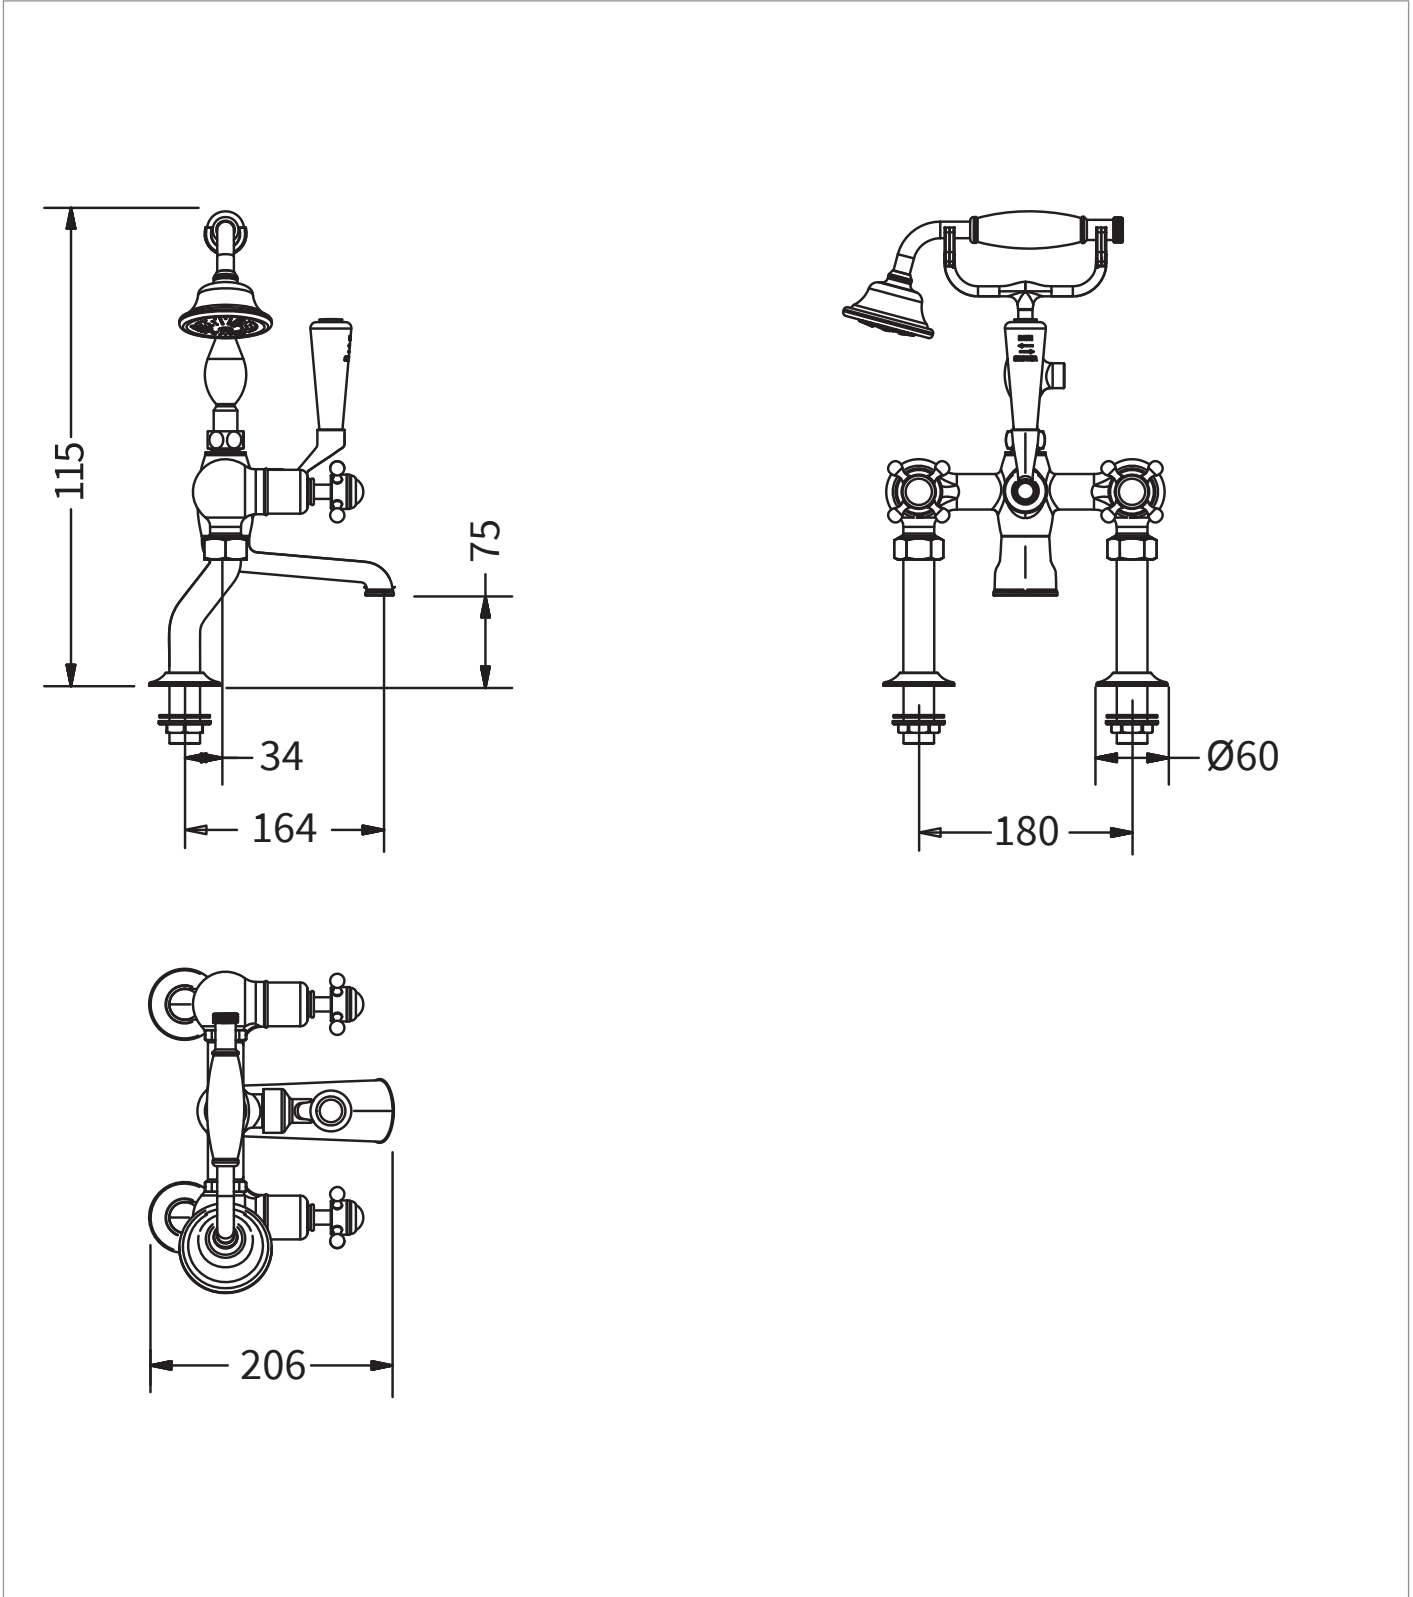

## DESCRIPTION

Belgravia Crosshead Bath Shower Mixer Deck Mounted Chrome

## WEBSITE LINK

[Click Here](#)

CATEGORY	Brassware
WARRANTY DETAILS	15 Years
COLOUR	Chrome
FINISH APPLICATION	Electroplated
PRIMARY MATERIAL	Brass
INSTALL TYPE	Deck Mounted
PRODUCT WIDTH MM	240
PRODUCT HEIGHT MM	115
PRODUCT DEPTH MM	206
PRODUCT NET WEIGHT KG	5.5
MINIMUM PRESSURE (BAR)	1
MAX WORKING PRESSURE (BAR)	5

STANDARDS	BS EN 200:2008#BS EN 817:2008
APPROVAL	WRAS - 240902059
NUMBER OF OUTLETS	2
NUMBER OF FUNCTIONS	2
HEADWORK	3/4" Quarter turn ceramic cartridge
SPOUT PROJECTION	165
SWIVEL SPOUT	No
INLET CONNECTIONS THREAD	G3/4"
WASTE INCLUDED	No
ANTI-SCALD	No
ENERGY SAVING	No

## TECHNICAL DIMENSIONS

Dimensions in mm unless otherwise specified.

Tolerances (per material type) apply.