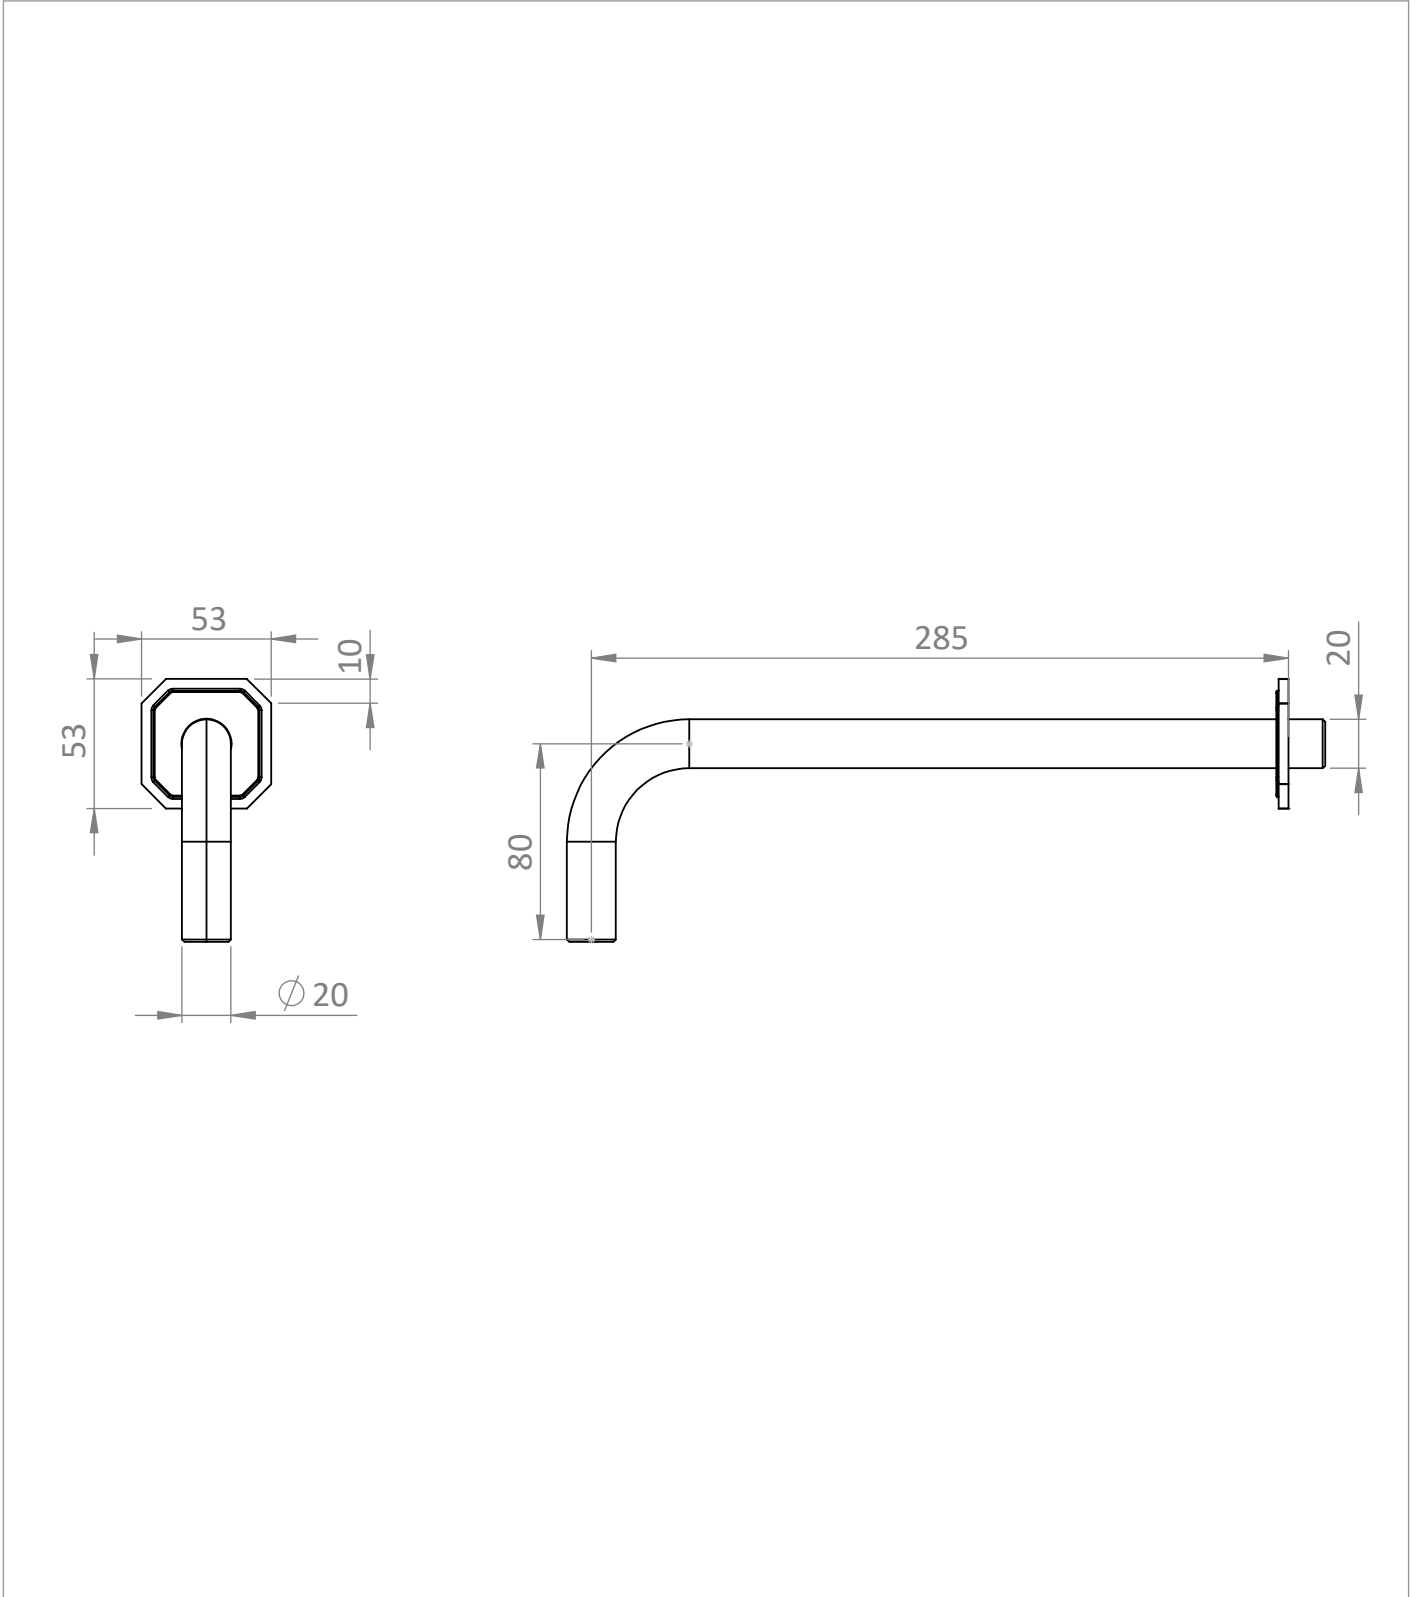

PRODUCT DATA SHEET

PRODUCT CODE

BL684C

RANGE

Belgravia

DESCRIPTION

Belgravia Shower Arm Chrome

WEBSITE LINK

[Click Here](#)

CATEGORY	Brassware
WARRANTY DETAILS	15 Years
COLOUR	Chrome
FINISH APPLICATION	Electroplated
PRIMARY MATERIAL	Brass
INSTALL TYPE	Wall Mounted
PRODUCT WIDTH MM	53
PRODUCT HEIGHT MM	107.5
PRODUCT DEPTH MM	310
PRODUCT NET WEIGHT KG	0.38

NUMBER OF OUTLETS	1
NUMBER OF FUNCTIONS	1
SWIVEL SPOUT	No
INLET CONNECTIONS THREAD	G1/2"
OUTLET CONNECTIONS THREAD	G1/2"
WASTE INCLUDED	No
ANTI-SCALD	No
ENERGY SAVING	No

PRESSURE (BAR)	0.2	0.5	1	2	3	4	5
PRIMARY FLOWRATE							
HANDSET FLOWRATE							
MASSAGE FLOW RATE							
AIR FLOW RATE							
WIRE FLOW RATE							
WATERFALL FLOW RATE							
MIST FLOW RATE							
HANDSPRAY FLOW RATE							

TECHNICAL DIMENSIONS

Dimensions in mm unless otherwise specified.

Tolerances (per material type) apply.

SPARES LIST

Only the parts labelled are available as spares.

--