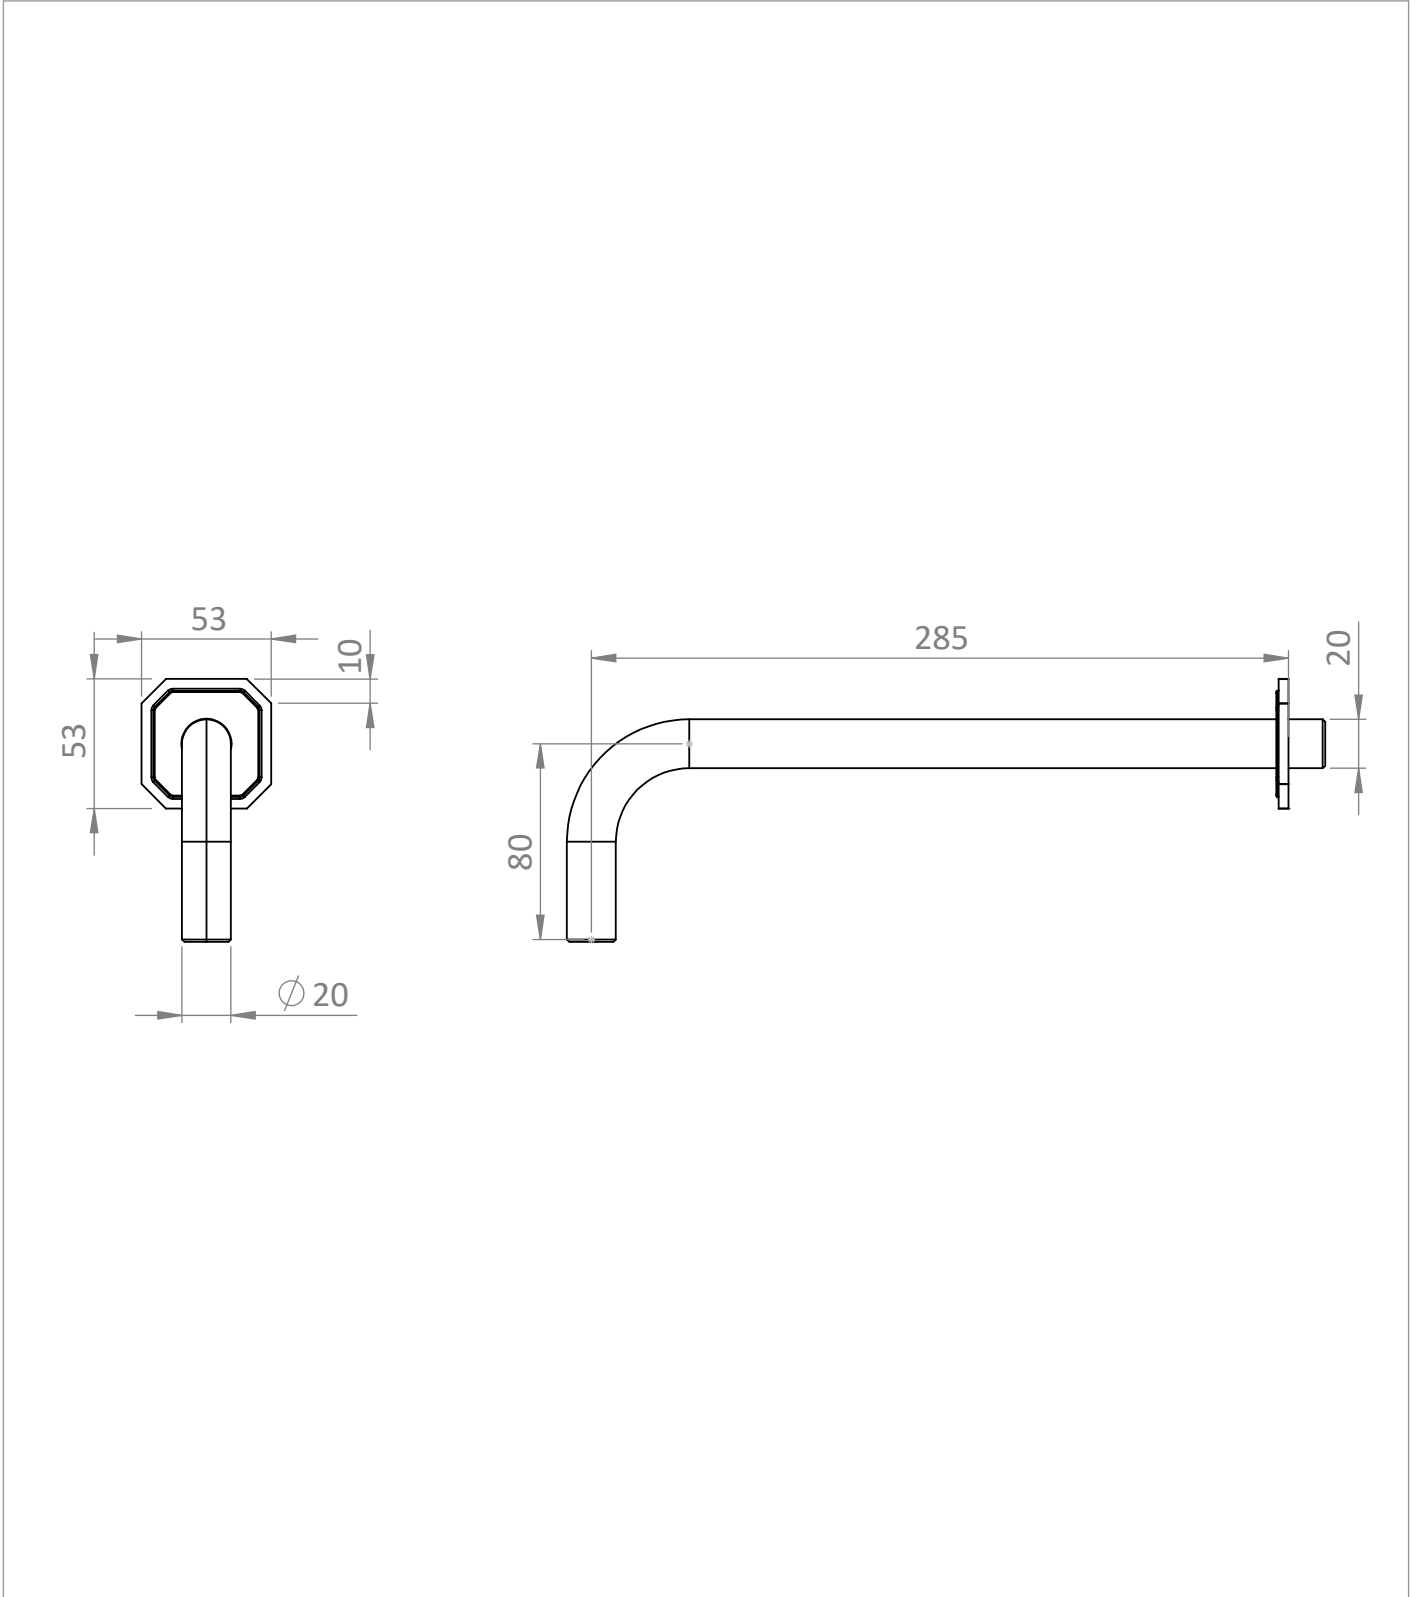

## DESCRIPTION

Belgravia Shower Arm Chrome

## WEBSITE LINK

[Click Here](#)

CATEGORY	Brassware
WARRANTY DETAILS	15 Years
COLOUR	Chrome
FINISH APPLICATION	Electroplated
PRIMARY MATERIAL	Brass
INSTALL TYPE	Wall Mounted
PRODUCT WIDTH MM	53
PRODUCT HEIGHT MM	107.5
PRODUCT DEPTH MM	310
PRODUCT NET WEIGHT KG	0.38

NUMBER OF OUTLETS	1
NUMBER OF FUNCTIONS	1
SWIVEL SPOUT	No
INLET CONNECTIONS THREAD	G1/2"
OUTLET CONNECTIONS THREAD	G1/2"
WASTE INCLUDED	No
ANTI-SCALD	No
ENERGY SAVING	No

PRESSURE (BAR)	0.2	0.5	1	2	3	4	5
PRIMARY FLOWRATE							
HANDSET FLOWRATE							
MASSAGE FLOW RATE							
AIR FLOW RATE							
WIRE FLOW RATE							
WATERFALL FLOW RATE							
MIST FLOW RATE							
HANDSPRAY FLOW RATE							

## TECHNICAL DIMENSIONS

Dimensions in mm unless otherwise specified.

Tolerances (per material type) apply.