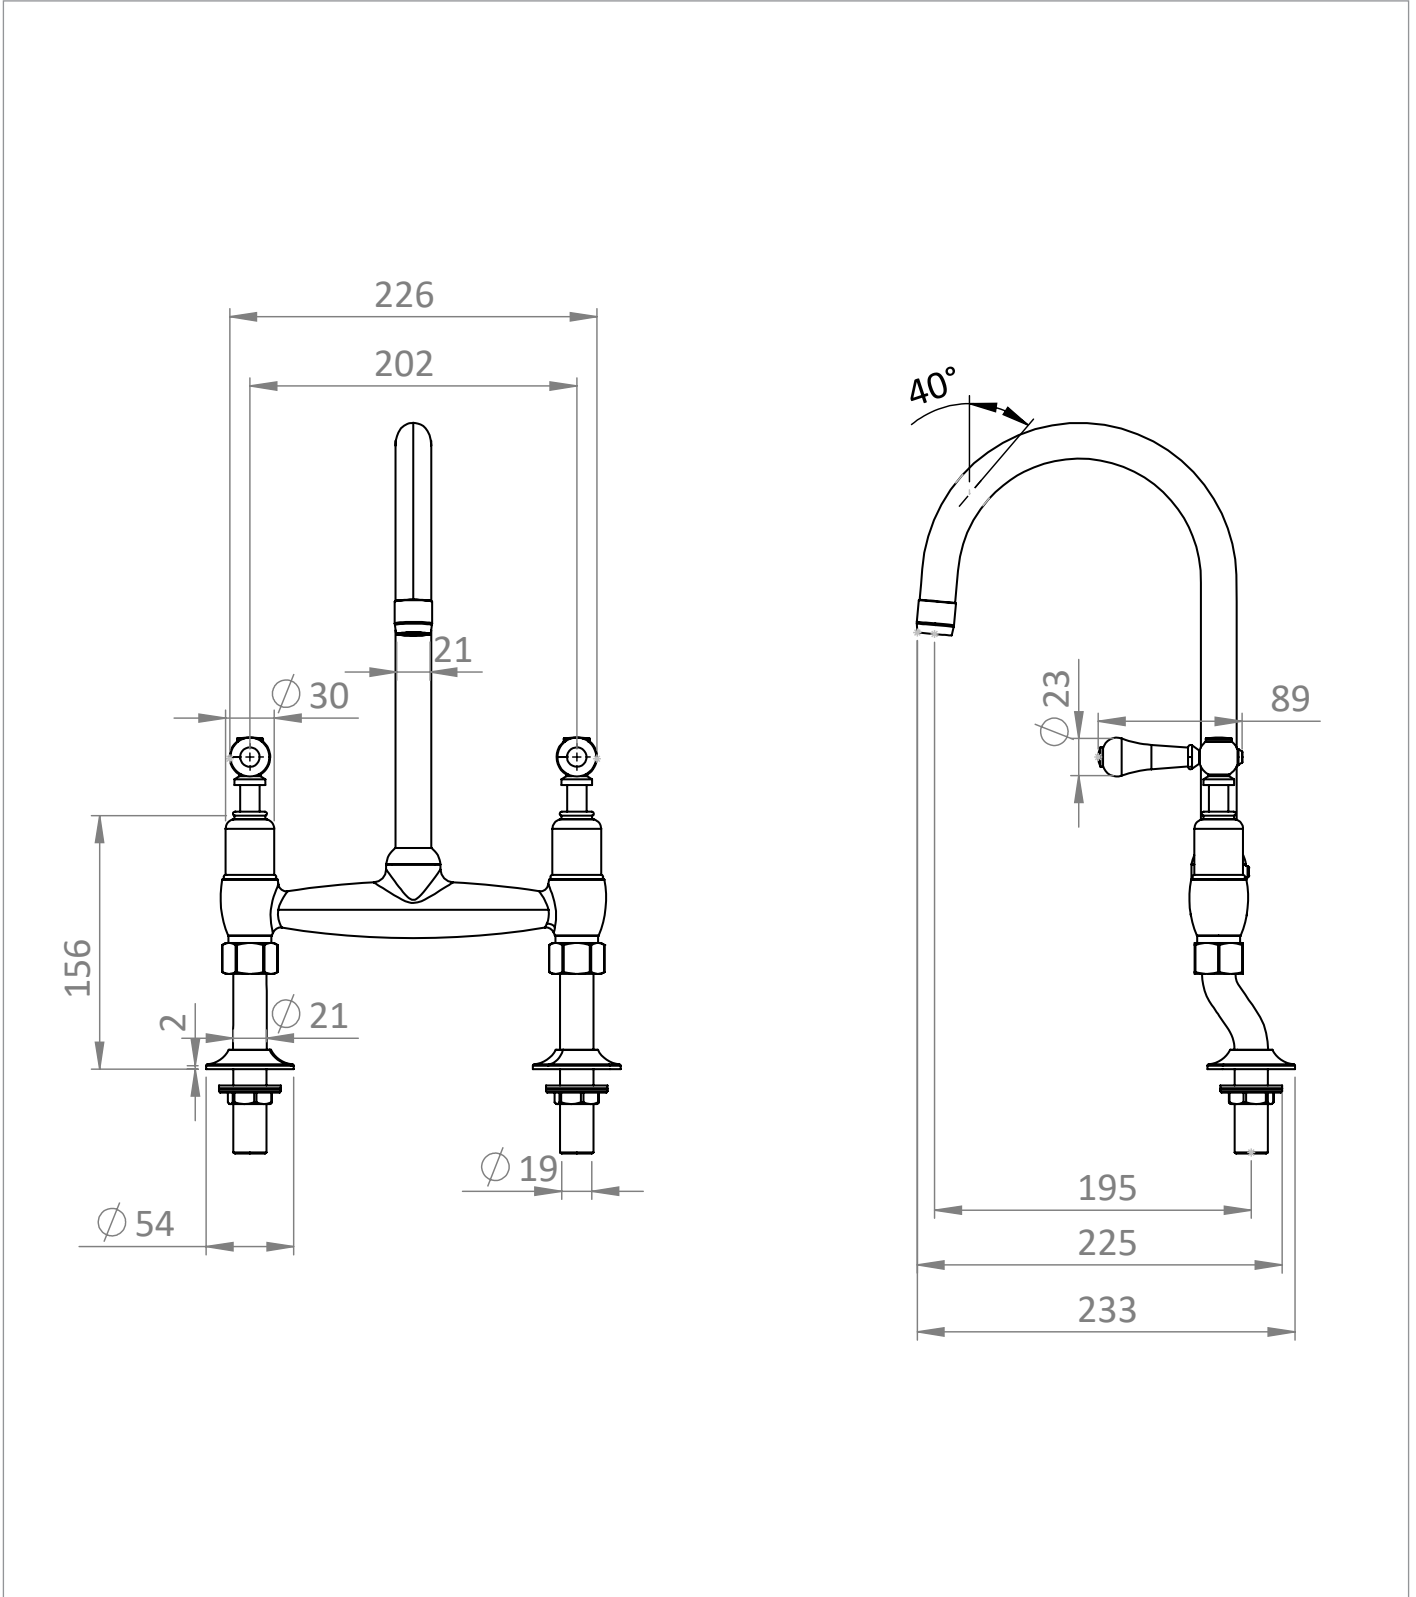

## WEBSITE LINK

[Click Here](#)

CATEGORY	Brassware
WARRANTY DETAILS	15 Years
COLOUR	Chrome
FINISH APPLICATION	Electroplated
PRIMARY MATERIAL	Brass
INSTALL TYPE	Deck Mounted
PRODUCT WIDTH MM	256
PRODUCT HEIGHT MM	398
PRODUCT LENGTH MM	233
PRODUCT DEPTH MM	37
PRODUCT NET WEIGHT KG	2.88
MINIMUM PRESSURE (BAR)	1
MAX WORKING PRESSURE (BAR)	5

STANDARDS	BS EN 200:2008#BS EN 817:2008
NUMBER OF OUTLETS	1
NUMBER OF FUNCTIONS	1
HEADWORK	1/2" Quarter turn ceramic cartridge
SPOUT PROJECTION	175
SWIVEL SPOUT	Yes
INLET CONNECTIONS THREAD	G1/2"
FLOW REGULATOR	M24x1 Screw Housing
WASTE INCLUDED	No
ANTI-SCALD	No
ENERGY SAVING	No

## TECHNICAL DIMENSIONS

Dimensions in mm unless otherwise specified.

Tolerances (per material type) apply.