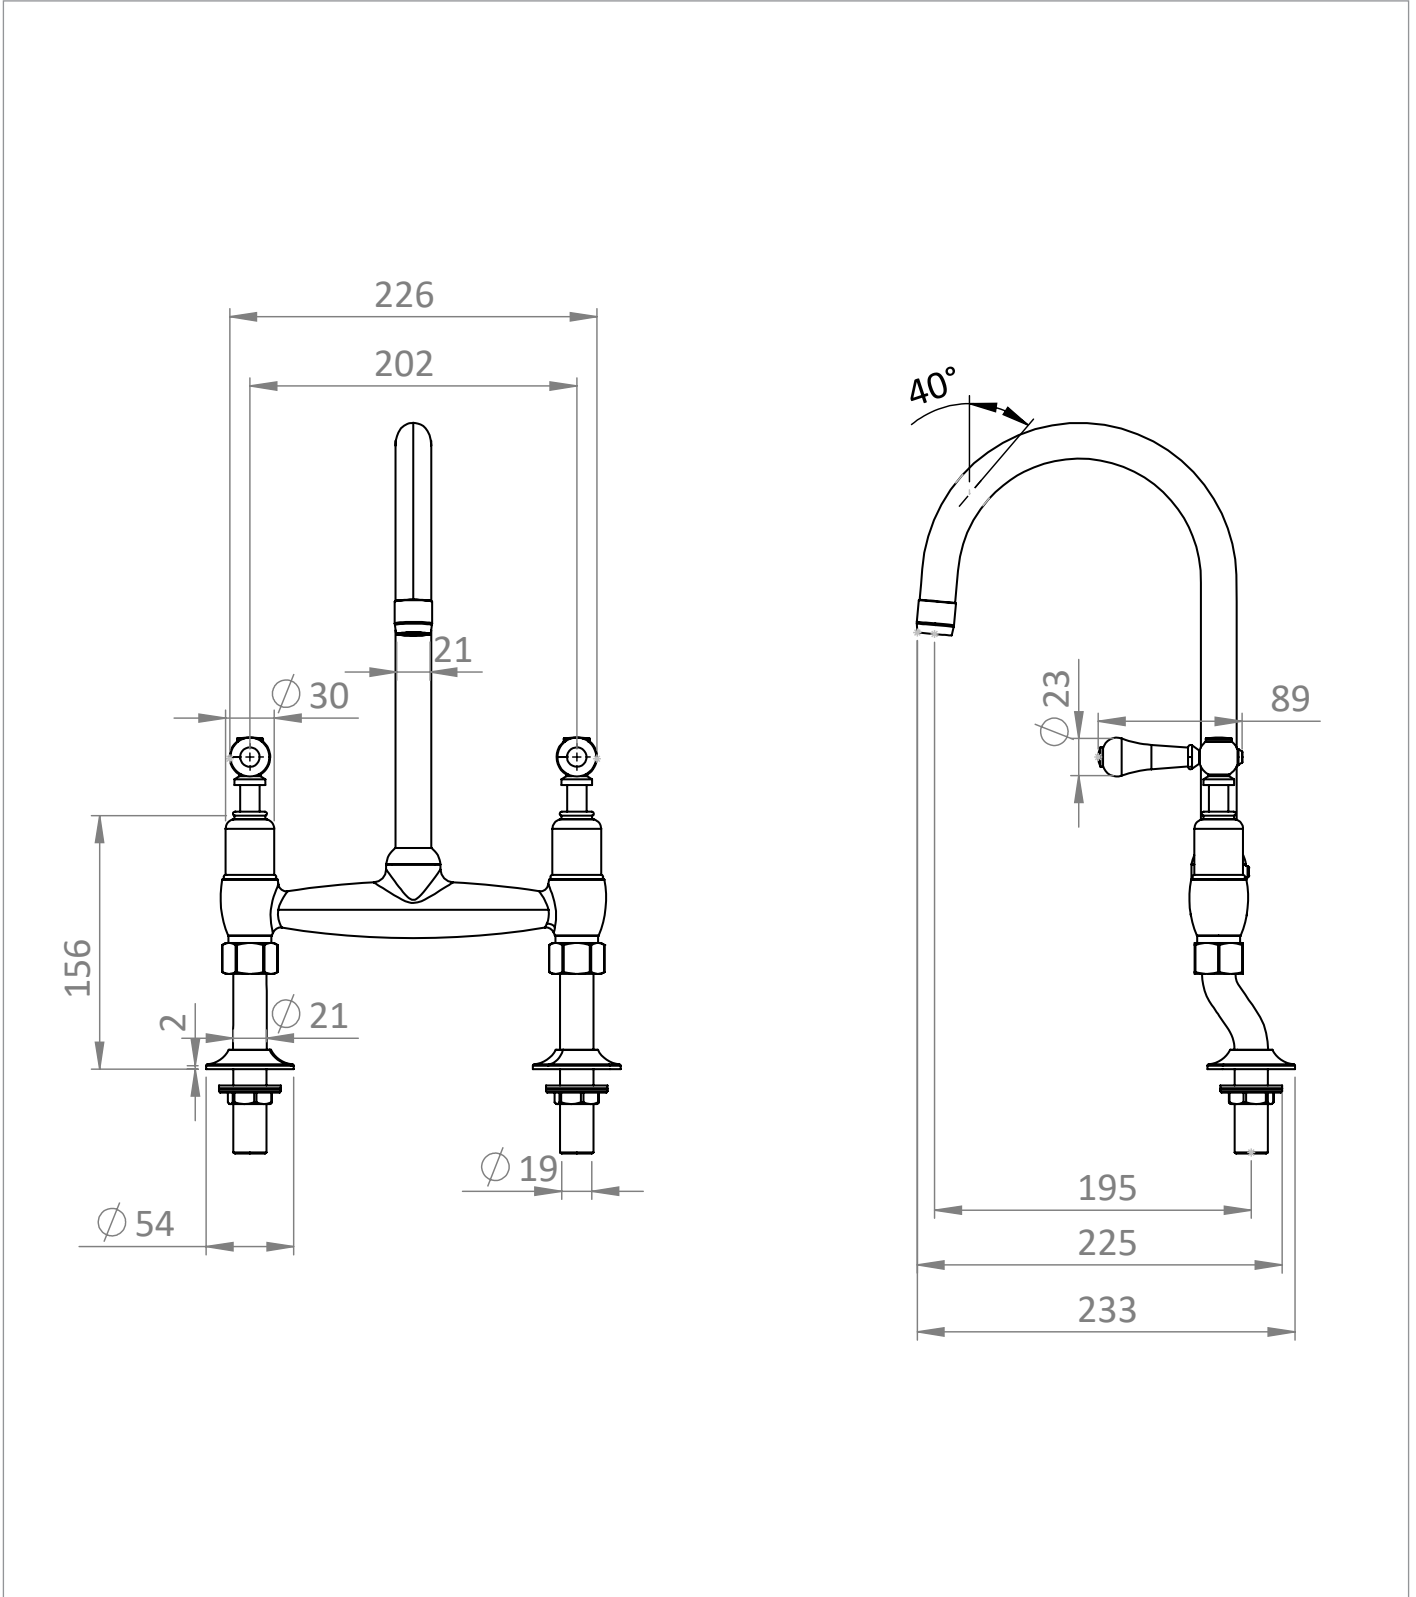

PRODUCT DATA SHEET

PRODUCT CODE

BL710DC_LV

RANGE

Belgravia

DESCRIPTION

Belgravia Kitchen Mixer Deck Mounted Chrome

WEBSITE LINK

[Click Here](#)

CATEGORY	Brassware
WARRANTY DETAILS	15 Years
COLOUR	Chrome
FINISH APPLICATION	Electroplated
PRIMARY MATERIAL	Brass
INSTALL TYPE	Deck Mounted
PRODUCT WIDTH MM	256
PRODUCT HEIGHT MM	398
PRODUCT LENGTH MM	233
PRODUCT DEPTH MM	37
PRODUCT NET WEIGHT KG	2.88
MINIMUM PRESSURE (BAR)	1
MAX WORKING PRESSURE (BAR)	5

STANDARDS	BS EN 200:2008#BS EN 817:2008
NUMBER OF OUTLETS	1
NUMBER OF FUNCTIONS	1
HEADWORK	1/2" Quarter turn ceramic cartridge
SPOUT PROJECTION	175
SWIVEL SPOUT	Yes
INLET CONNECTIONS THREAD	G1/2"
FLOW REGULATOR	M24x1 Screw Housing
WASTE INCLUDED	No
ANTI-SCALD	No
ENERGY SAVING	No

TECHNICAL DIMENSIONS

Dimensions in mm unless otherwise specified.

Tolerances (per material type) apply.

SPARES LIST

Only the parts labelled are available as spares.

SPARES AVAILABLE UPON REQUEST