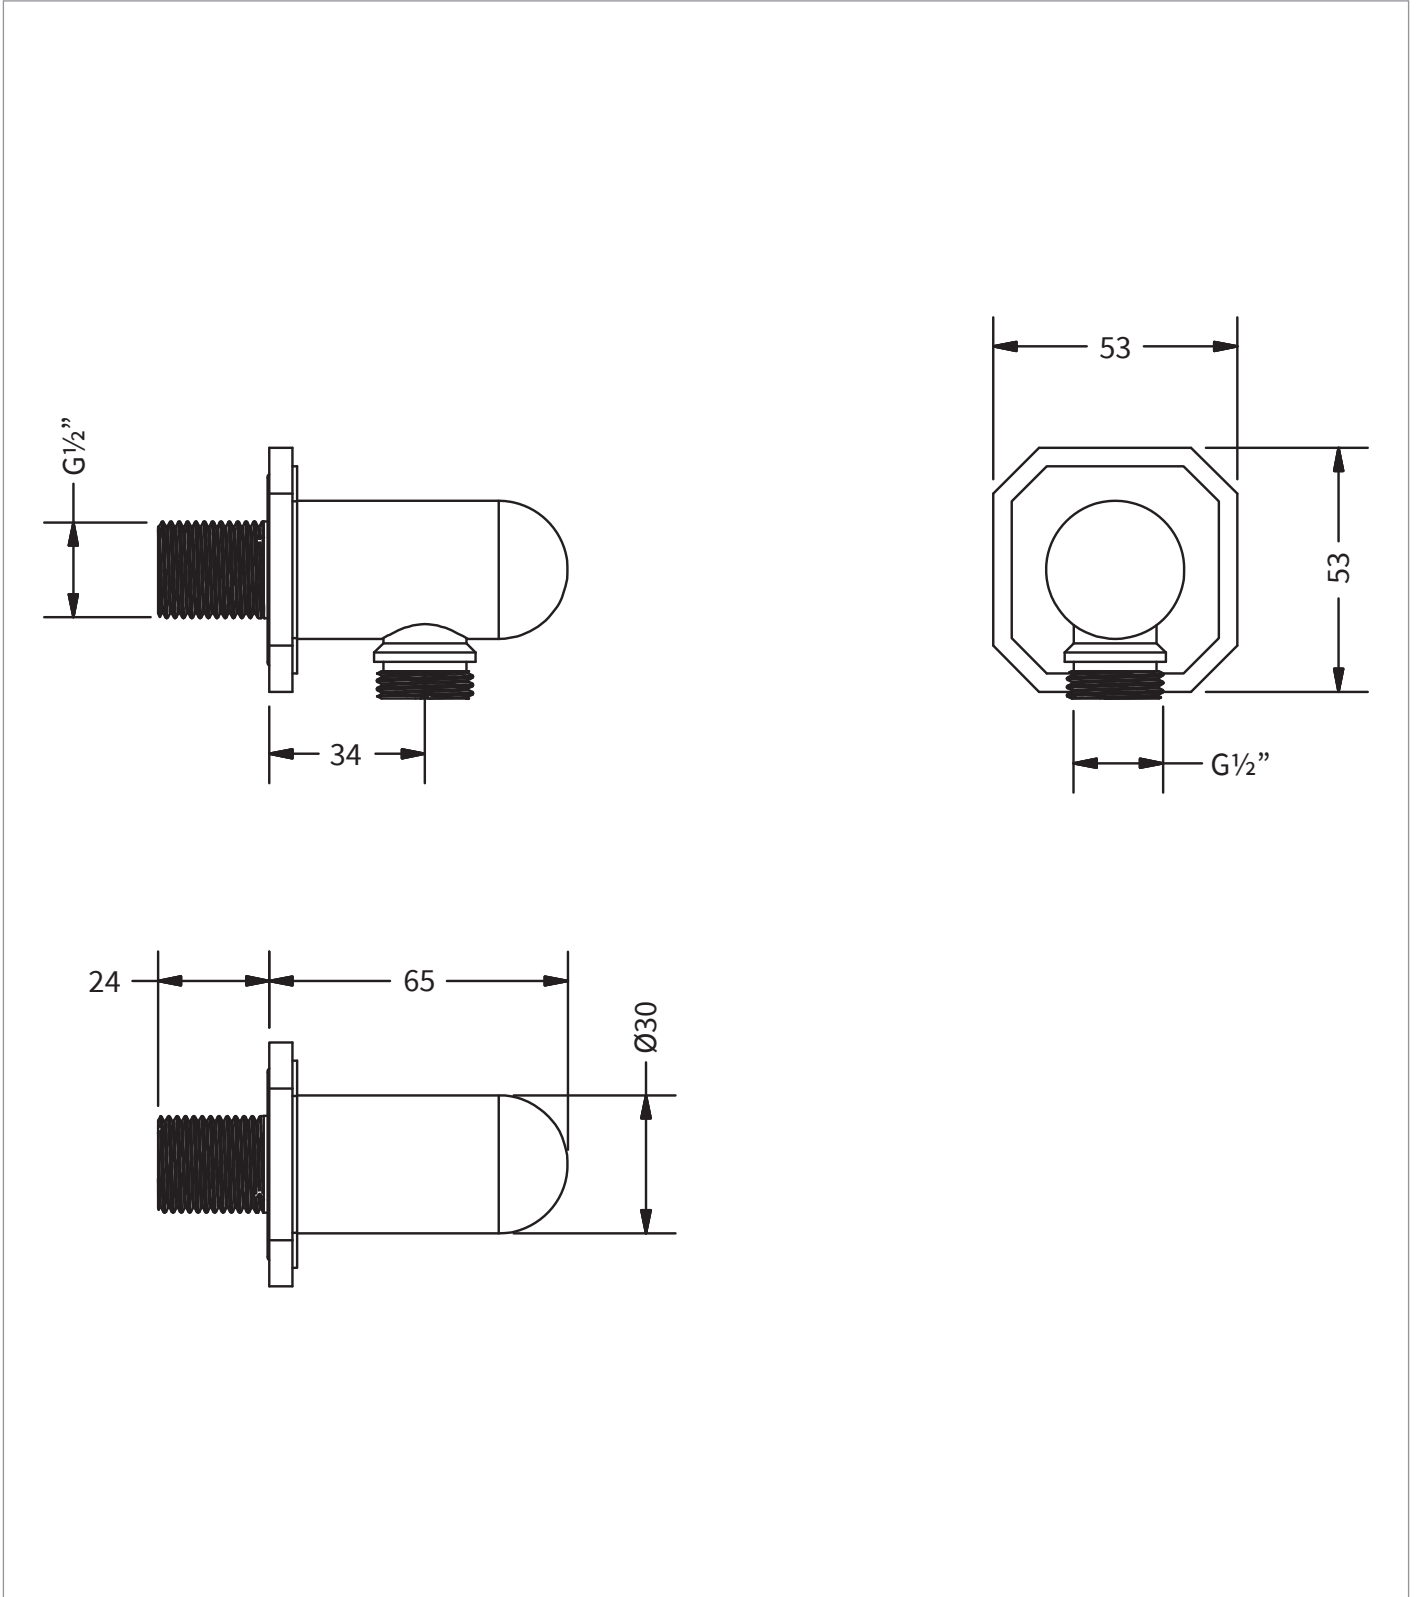

## WEBSITE LINK

[Click Here](#)

CATEGORY	Brassware
WARRANTY DETAILS	15 Years
COLOUR	Brushed Nickel
FINISH APPLICATION	Electroplated
PRIMARY MATERIAL	Brass
INSTALL TYPE	Wall Mounted
PRODUCT HEIGHT MM	53
PRODUCT DEPTH MM	65
PRODUCT NET WEIGHT KG	0.42

## TECHNICAL DIMENSIONS

Dimensions in mm unless otherwise specified.

Tolerances (per material type) apply.