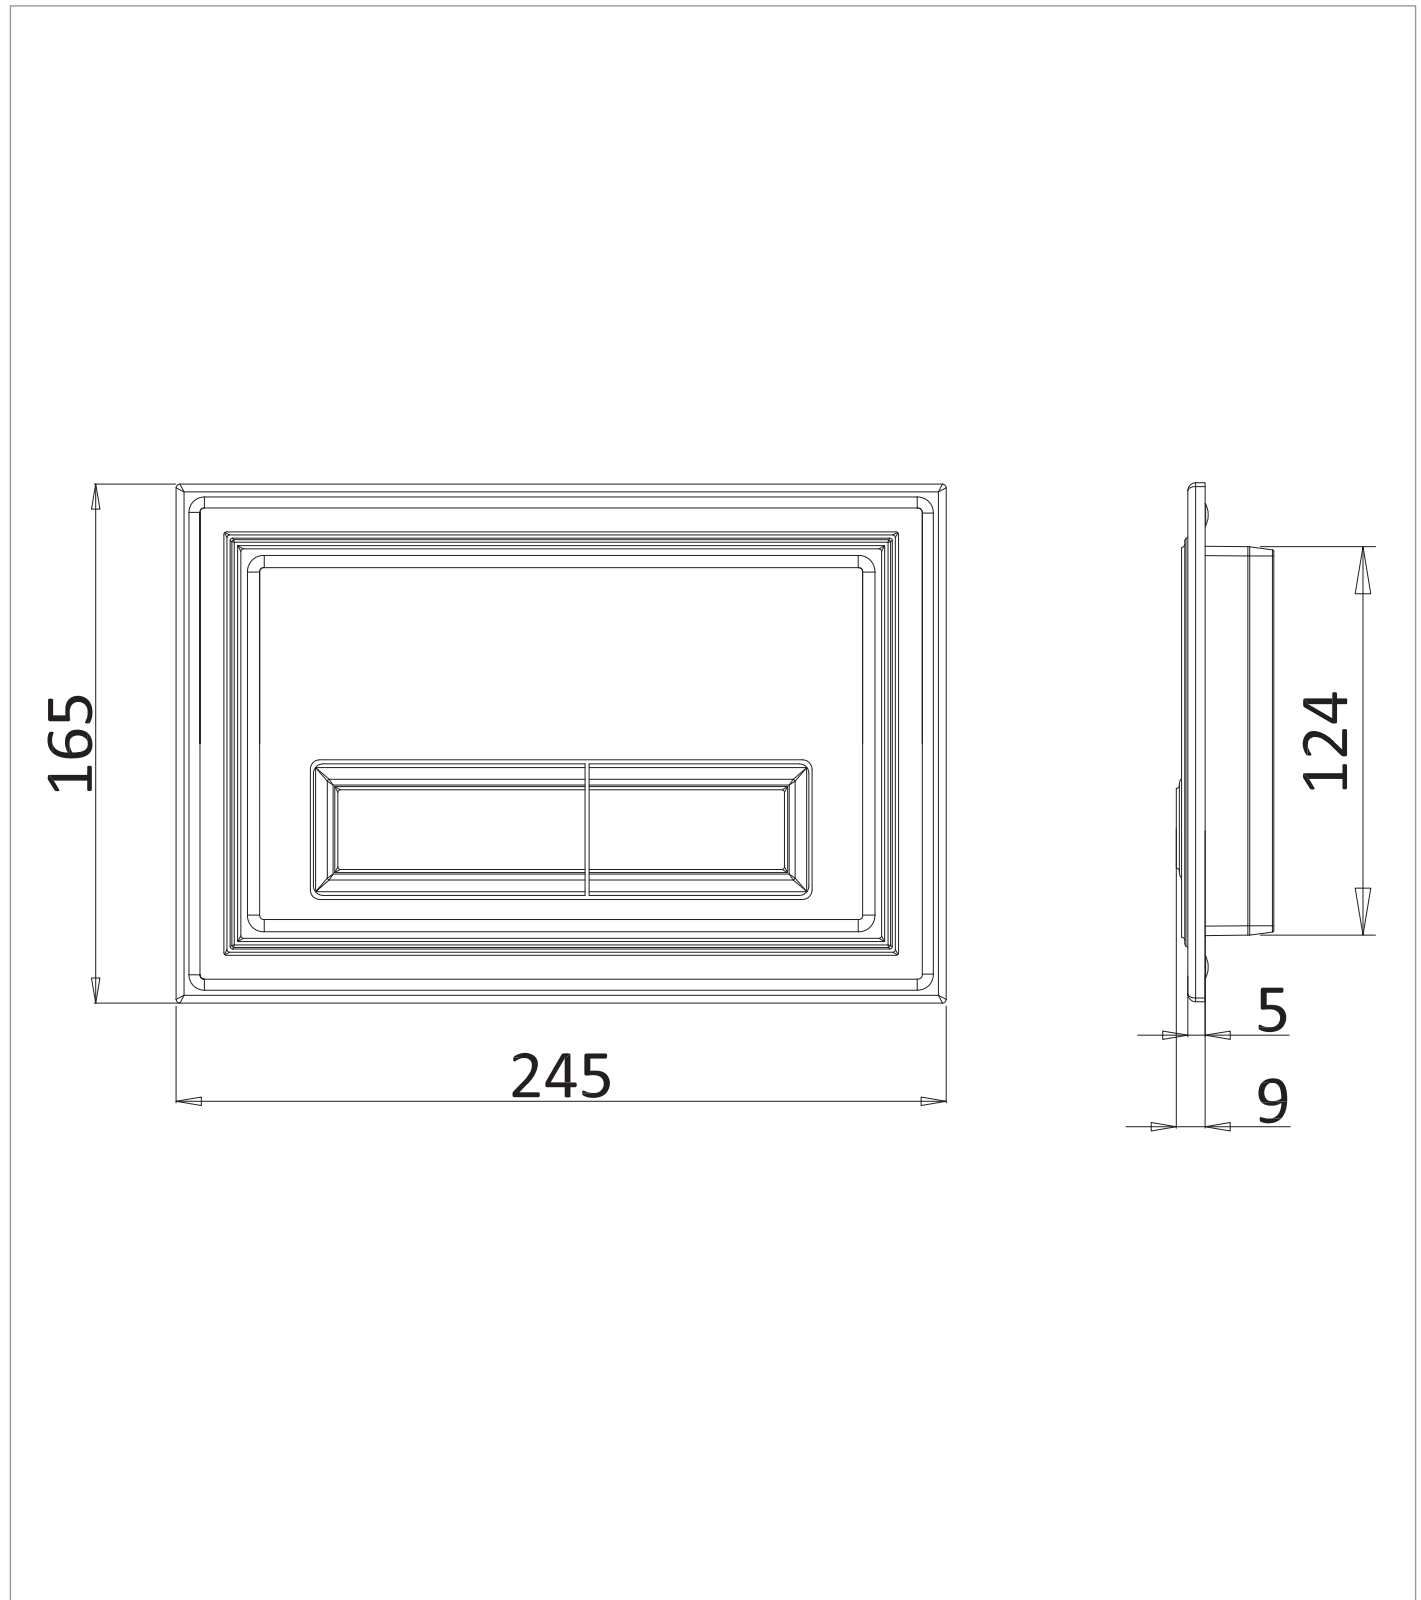

PRODUCT DATA SHEET

PRODUCT CODE

BLFLUSHC

RANGE

Belgravia

DESCRIPTION

Belgravia Traditional Flush Plate
Chrome

CATEGORY	Sanitaryware
WARRANTY DETAILS	5 Years
COLOUR	Chrome
FINISH APPLICATION	Electroplated
PRIMARY MATERIAL	Brass
SECONDARY MATERIAL	Plastic
INSTALL TYPE	Wall Mounted
PRODUCT WIDTH MM	245
PRODUCT HEIGHT MM	165
PRODUCT LENGTH MM	9
PRODUCT NET WEIGHT KG	1.9

FIXINGS INCLUDED	Yes
------------------	-----

TECHNICAL DIMENSIONS

Dimensions in mm unless otherwise specified.

Tolerances (per material type) apply.

SPARES LIST

Only the parts labelled are available as spares.