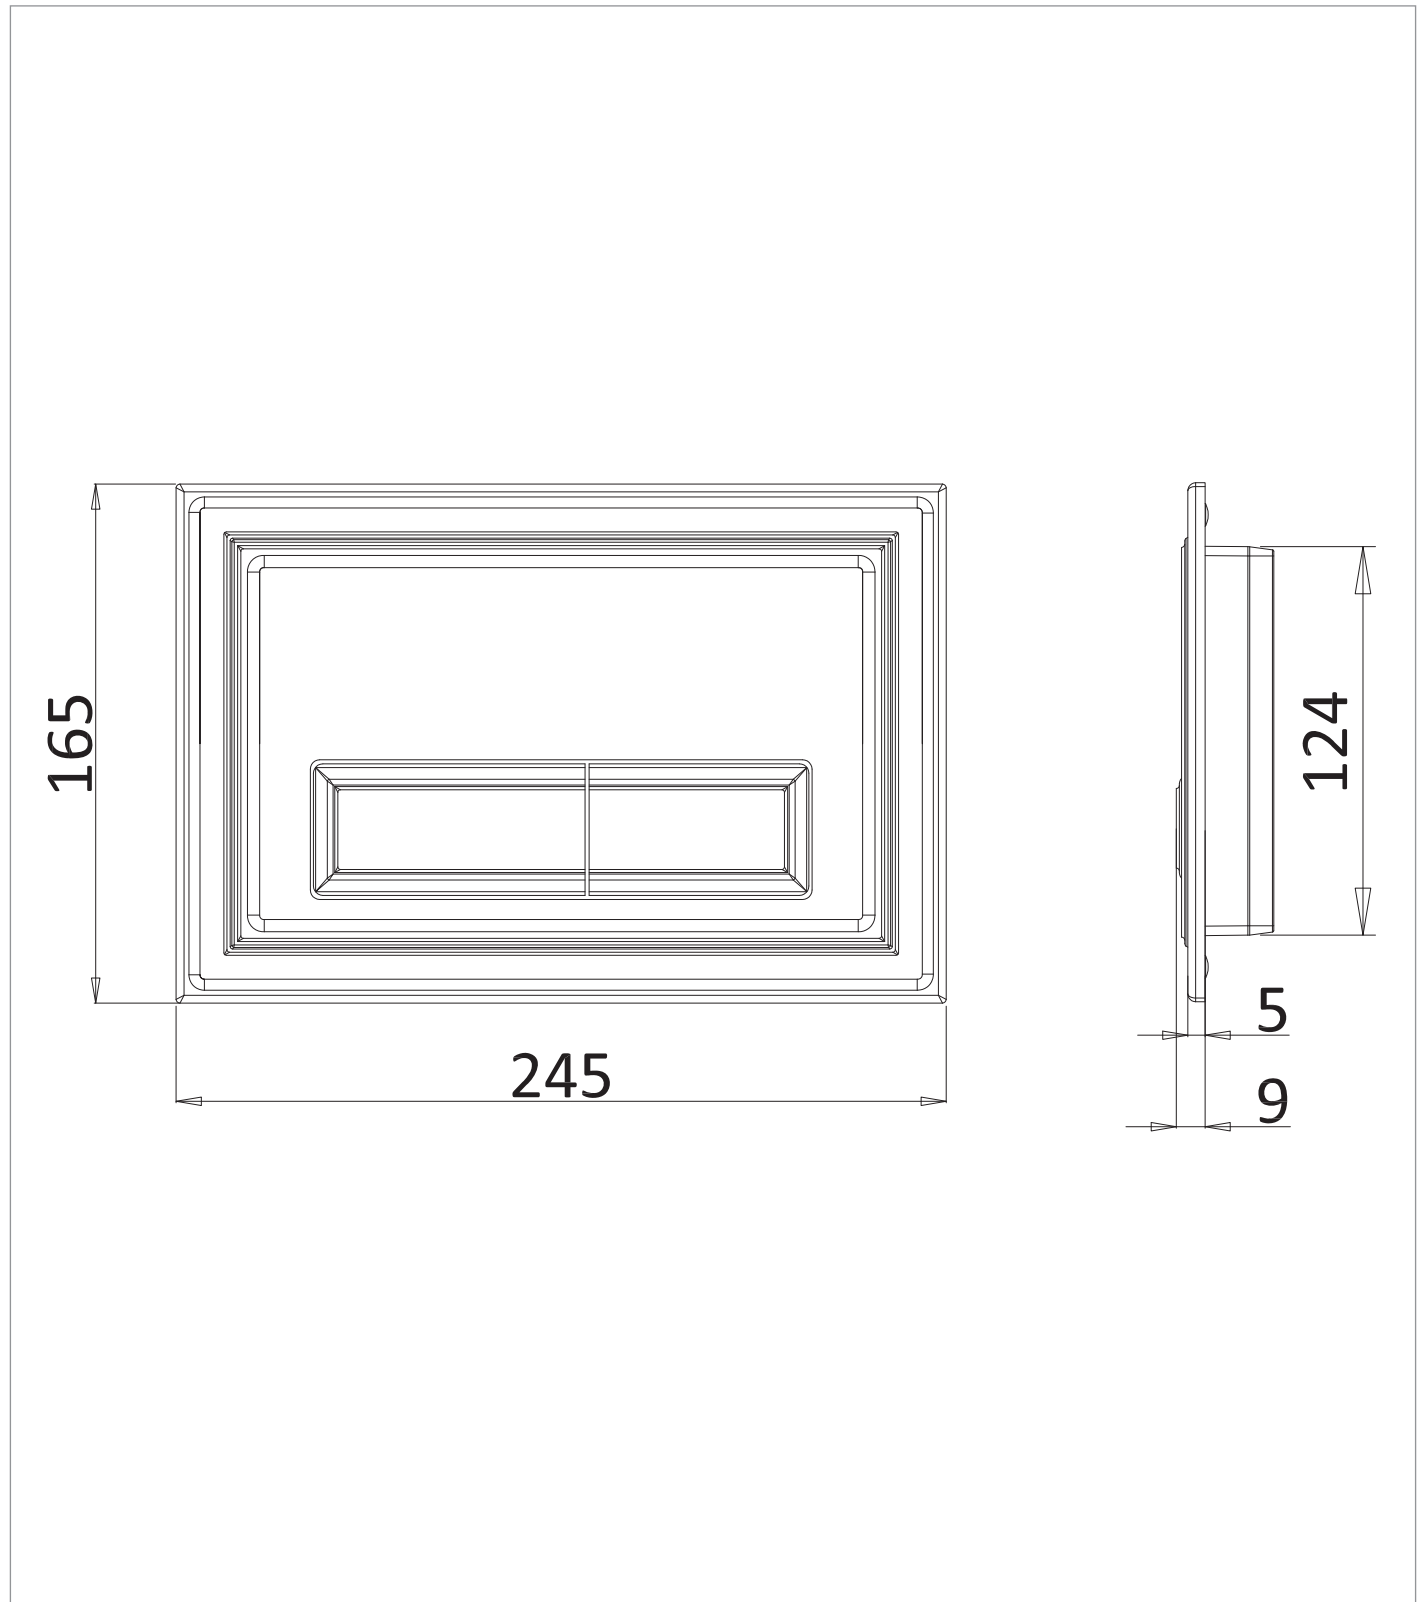

PRODUCT DATA SHEET

PRODUCT CODE

BLFLUSHF

RANGE

Belgravia

DESCRIPTION

Belgravia Traditional Flush Plate
Brushed Brass

CATEGORY	Sanitaryware
WARRANTY DETAILS	5 Years
COLOUR	Brushed Brass
FINISH APPLICATION	PVD
PRIMARY MATERIAL	Brass
SECONDARY MATERIAL	Plastic
INSTALL TYPE	Wall Mounted
PRODUCT WIDTH MM	245
PRODUCT HEIGHT MM	165
PRODUCT LENGTH MM	9
PRODUCT NET WEIGHT KG	1.9

FIXINGS INCLUDED	Yes
------------------	-----

TECHNICAL DIMENSIONS

Dimensions in mm unless otherwise specified.

Tolerances (per material type) apply.

SPARES LIST

Only the parts labelled are available as spares.