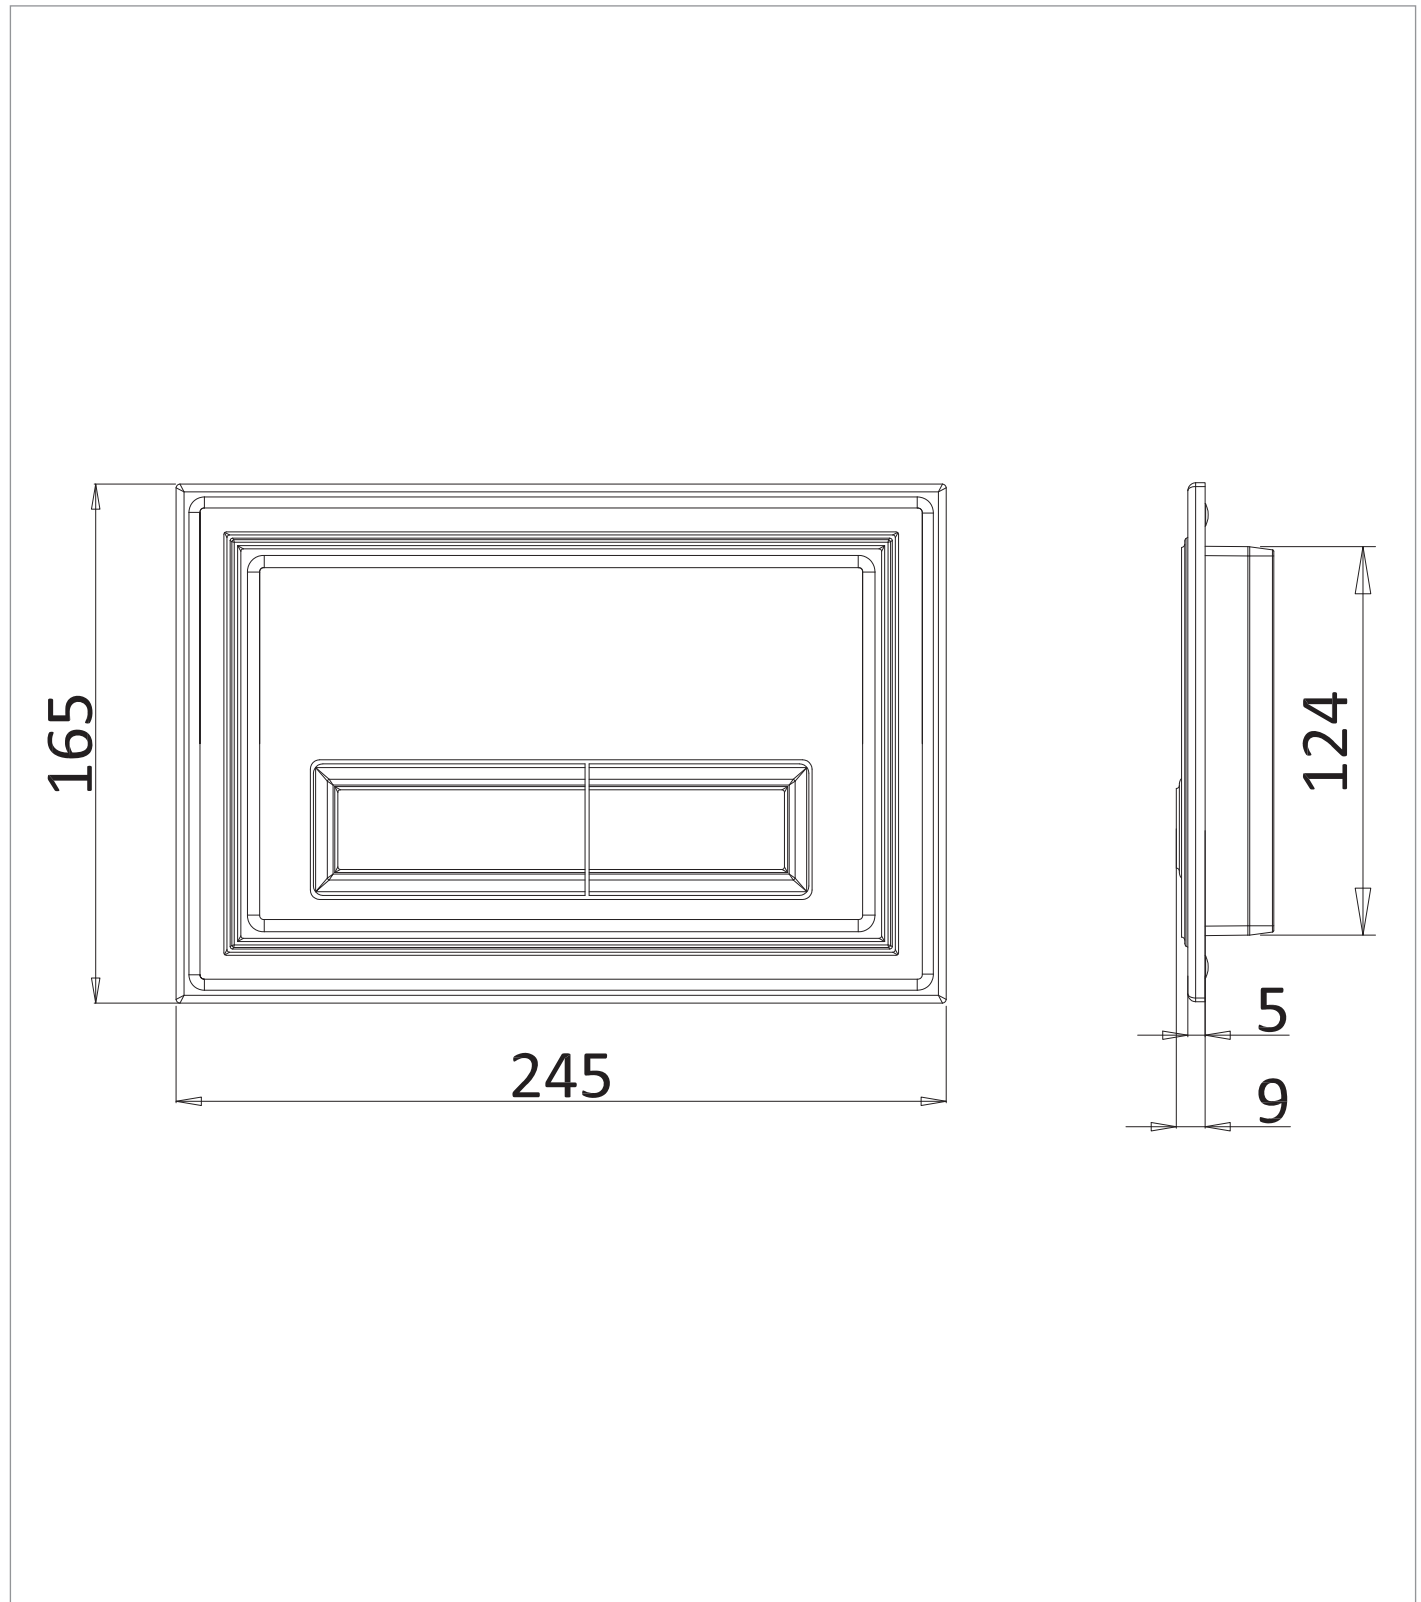

PRODUCT DATA SHEET

PRODUCT CODE

BLFLUSHL

RANGE

Belgravia

DESCRIPTION

Belgravia Traditional Flush Plate
Brushed Nickel

CATEGORY	Sanitaryware
WARRANTY DETAILS	5 Years
COLOUR	Brushed Nickel
FINISH APPLICATION	PVD
PRIMARY MATERIAL	Brass
SECONDARY MATERIAL	Plastic
INSTALL TYPE	Wall Mounted
PRODUCT WIDTH MM	245
PRODUCT HEIGHT MM	165
PRODUCT LENGTH MM	9
PRODUCT NET WEIGHT KG	1.9

FIXINGS INCLUDED	Yes
------------------	-----

TECHNICAL DIMENSIONS

Dimensions in mm unless otherwise specified.

Tolerances (per material type) apply.

SPARES LIST

Only the parts labelled are available as spares.