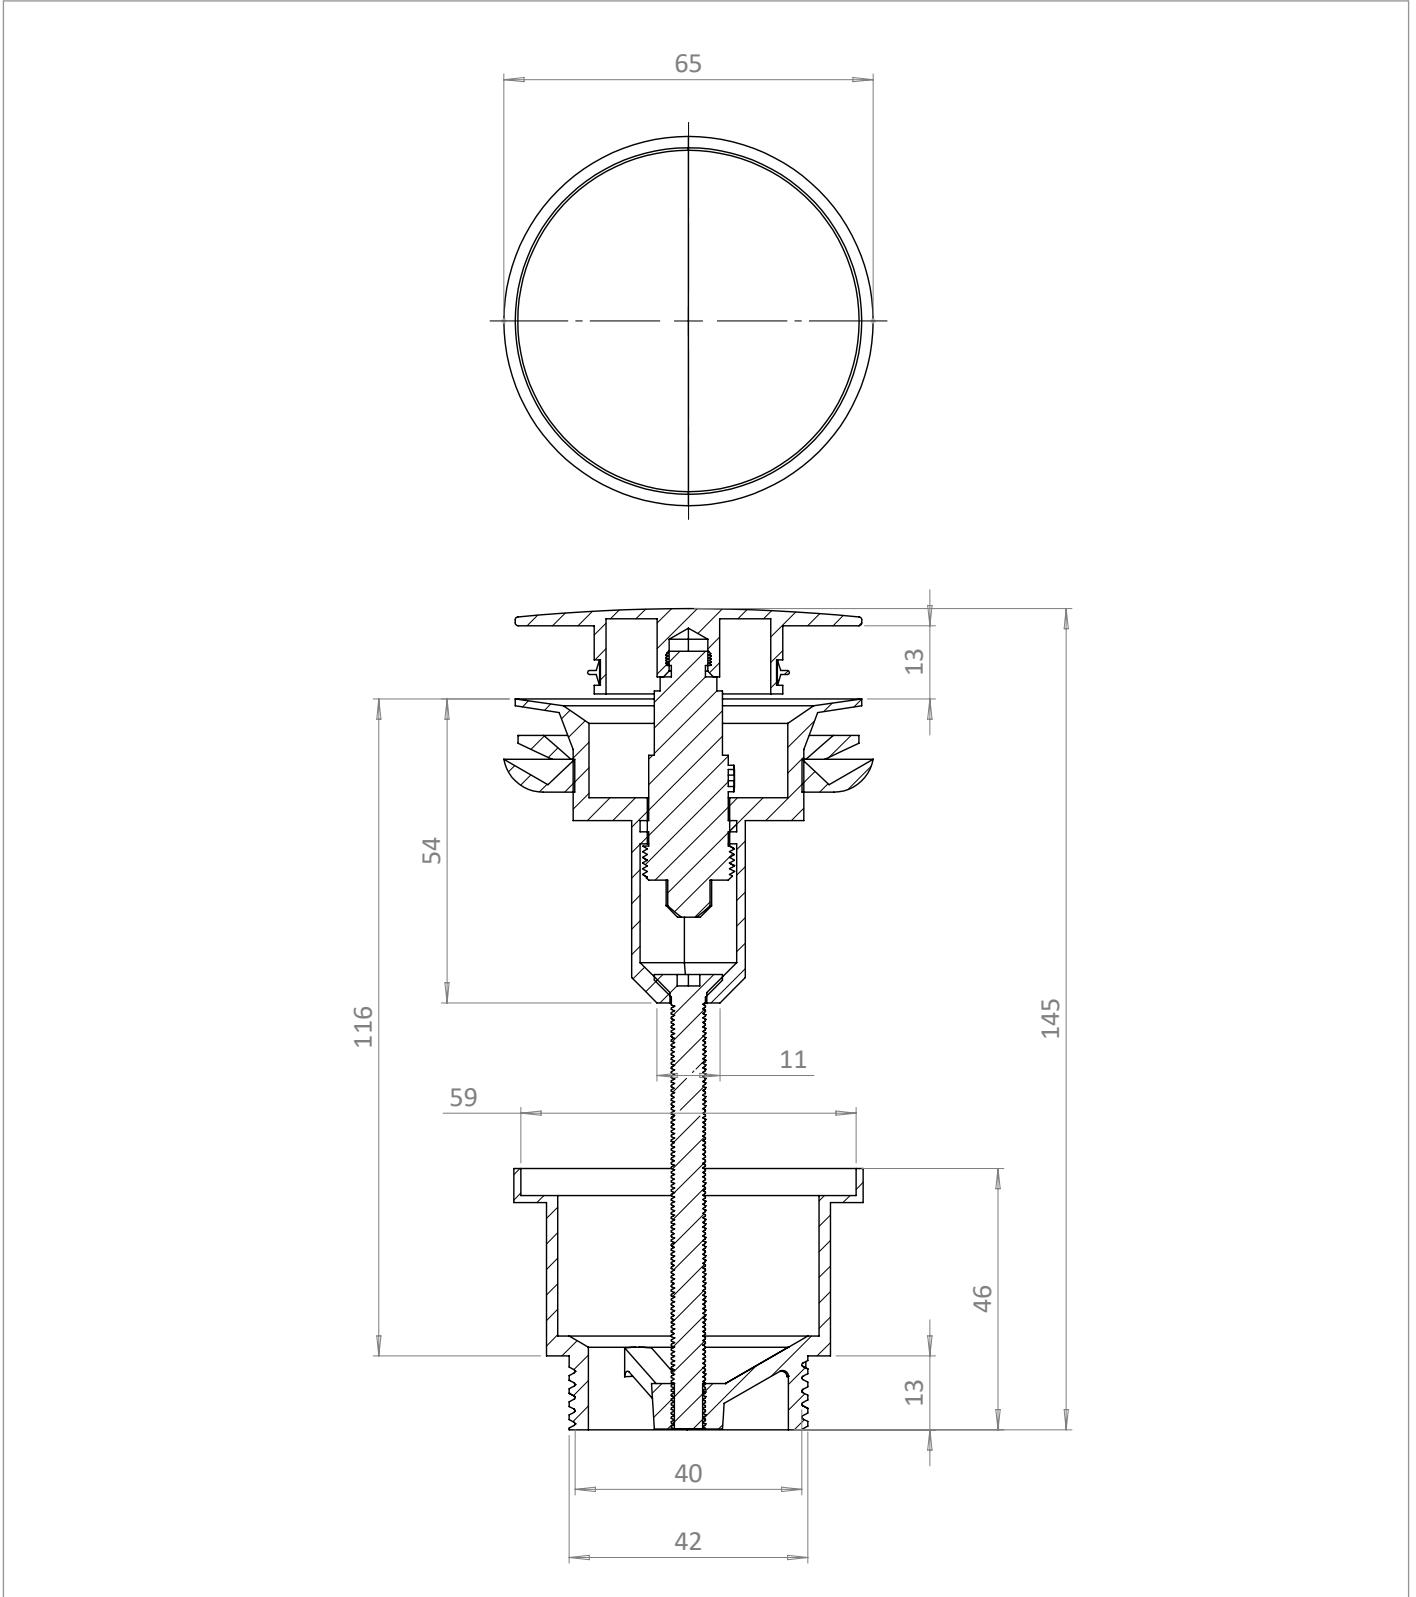

## WEBSITE LINK

[Click Here](#)

CATEGORY	Brassware
WARRANTY DETAILS	2 Years
COLOUR	Brushed Brass
FINISH APPLICATION	PVD
PRIMARY MATERIAL	Brass
INSTALL TYPE	Basin Mounted
PRODUCT WIDTH MM	65
PRODUCT HEIGHT MM	145
PRODUCT NET WEIGHT KG	0.37

SWIVEL SPOUT	No
OUTLET CONNECTIONS THREAD	1 1/4"
WASTE INCLUDED	Yes
ANTI-SCALD	No
ENERGY SAVING	No

PRESSURE (BAR)	0.2	0.5	1	2	3	4	5
PRIMARY FLOWRATE							
HANDSET FLOWRATE							
MESSAGE FLOW RATE							
AIR FLOW RATE							
WIRE FLOW RATE							
WATERFALL FLOW RATE							
MIST FLOW RATE							
HANDSPRAY FLOW RATE							

 Part of the  
Bathroom Brands Group

**TECHNICAL DIMENSIONS**

Dimensions in mm unless otherwise specified.

Tolerances (per material type) apply.

**SPARES LIST**

Only the parts labelled are available as spares.