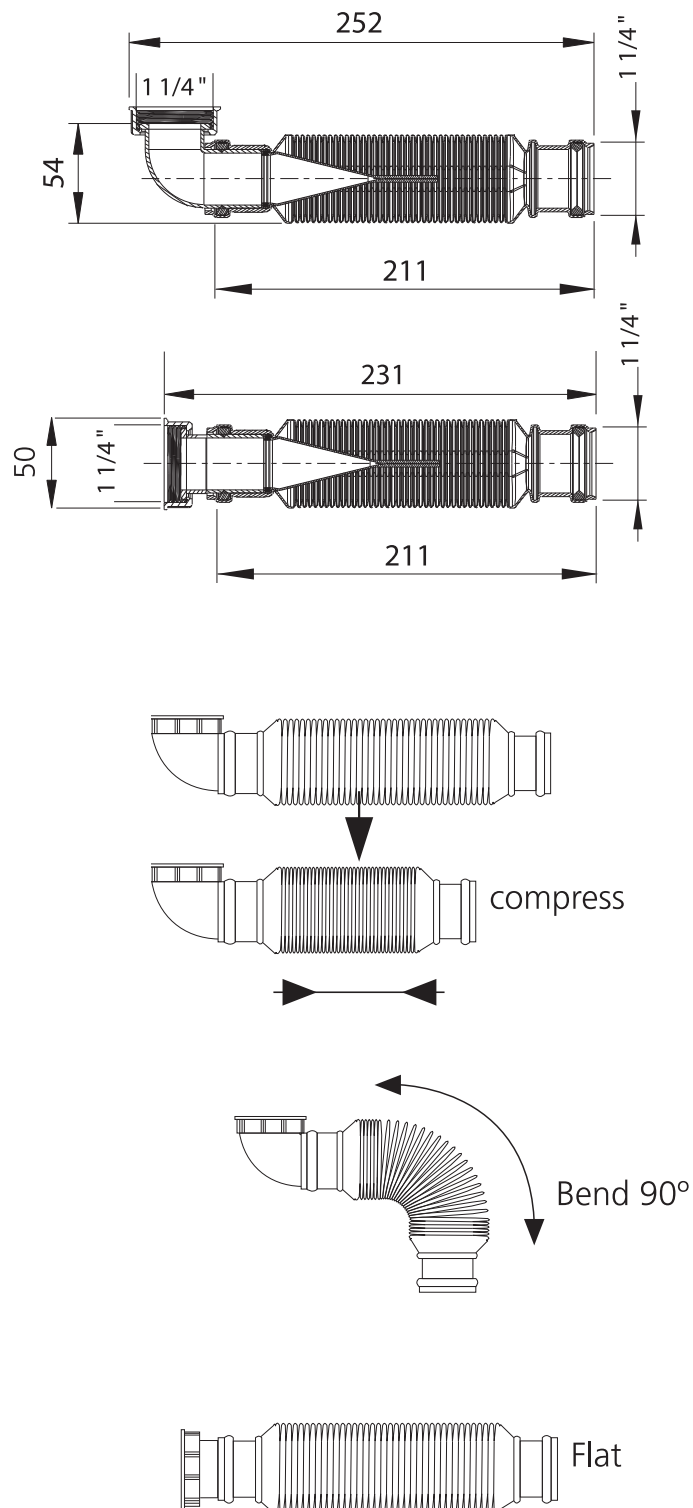

PRODUCT DATA SHEET

PRODUCT CODE

BTR0410W

RANGE

Bottle Trap

DESCRIPTION

Furniture Bottle Trap White

WEBSITE LINK

[Click Here](#)

CATEGORY	Brassware
WARRANTY DETAILS	2 Years
COLOUR	White
FINISH APPLICATION	Raw/Natural
PRIMARY MATERIAL	Plastic
INSTALL TYPE	Furniture Mounted
PRODUCT WIDTH MM	54
PRODUCT LENGTH MM	252
PRODUCT NET WEIGHT KG	0.5

STANDARDS	BS EN 274-2:2002
-----------	------------------

PRESSURE (BAR)	0.2	0.5	1	2	3	4	5
PRIMARY FLOWRATE							
HANDSET FLOWRATE							
MASSAGE FLOW RATE							
AIR FLOW RATE							
WIRE FLOW RATE							
WATERFALL FLOW RATE							
MIST FLOW RATE							
HANDSPRAY FLOW RATE							

TECHNICAL DIMENSIONS

Dimensions in mm unless otherwise specified.

Tolerances (per material type) apply.

SPARES LIST

Only the parts labelled are available as spares.

NO SPARES AVAILABLE