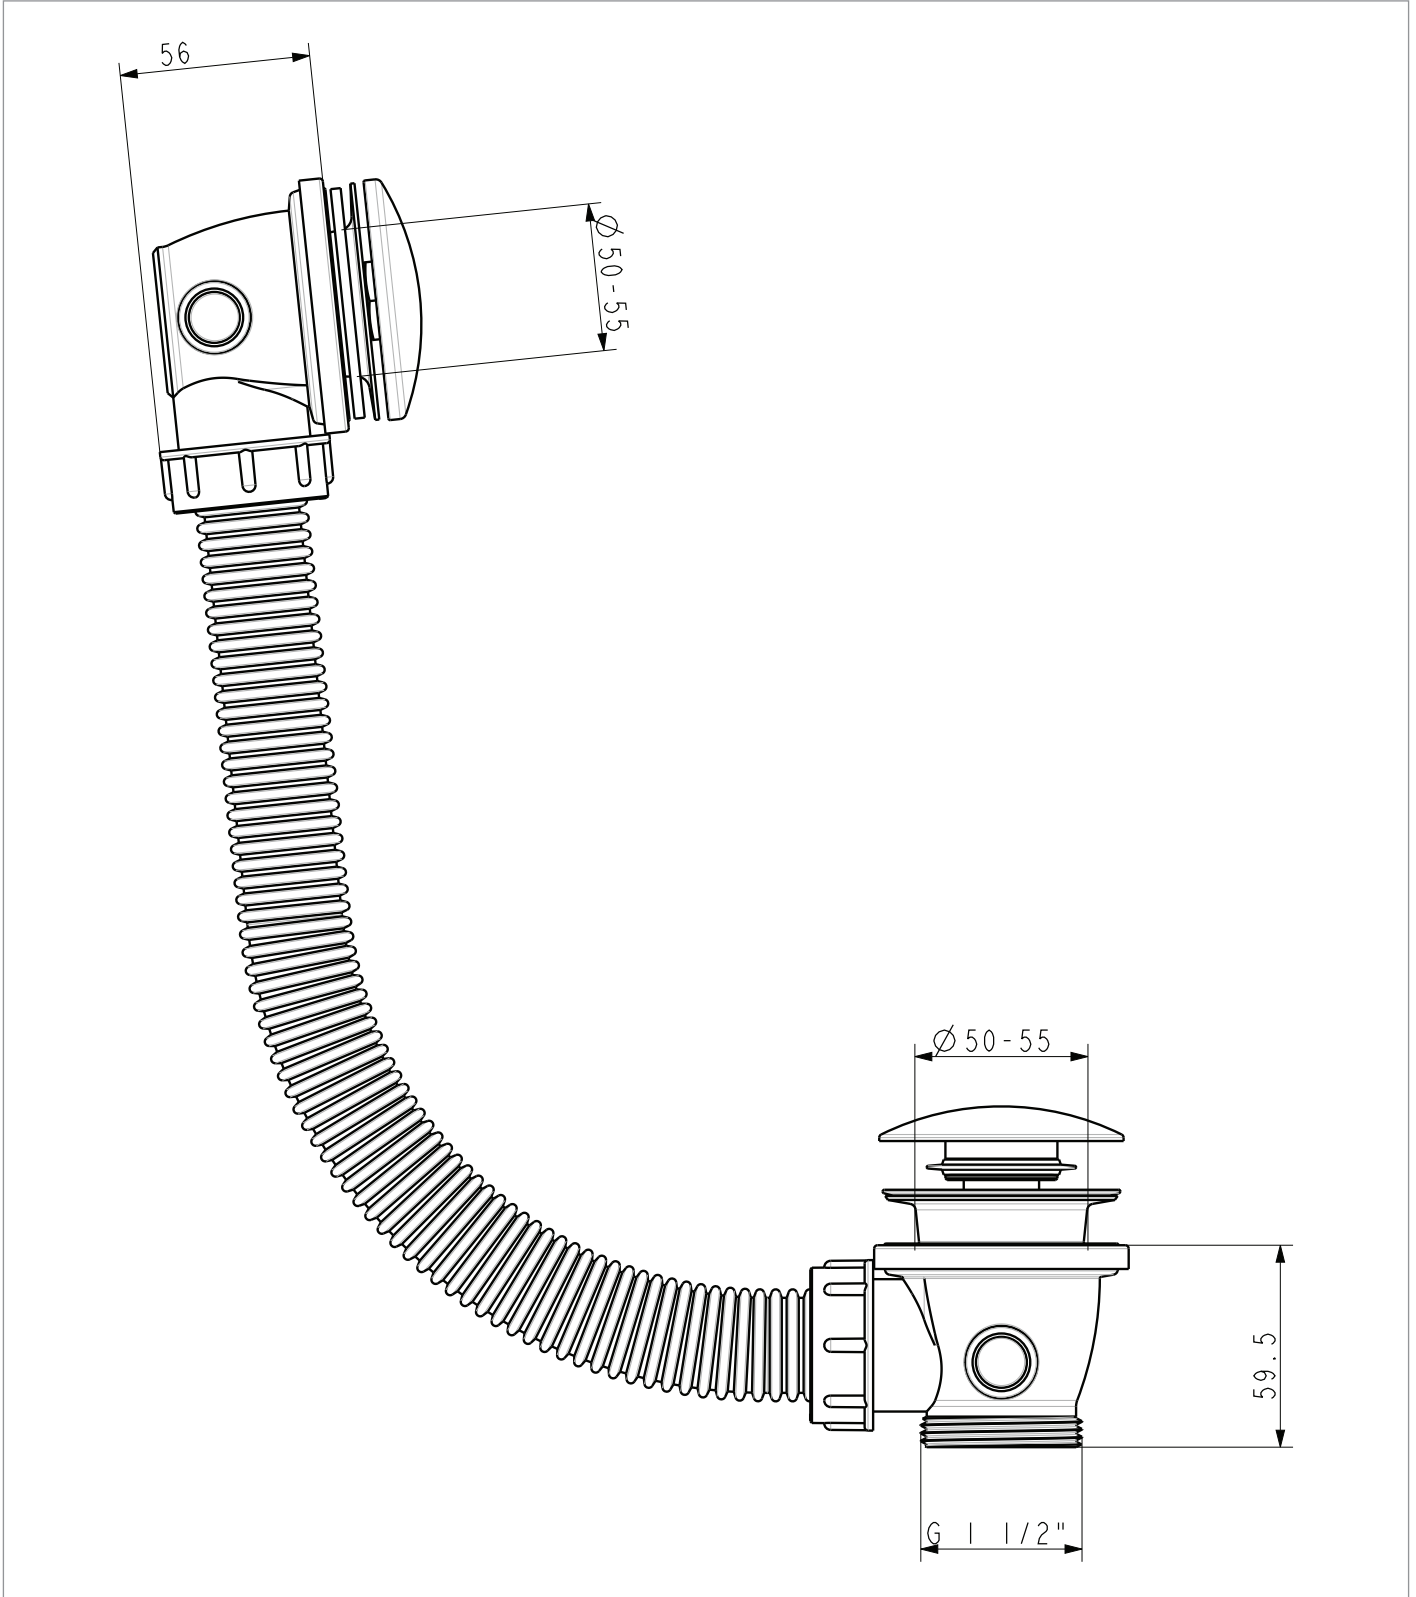

## DESCRIPTION

Bath Click Clack Waste Chrome

## WEBSITE LINK

[Click Here](#)

CATEGORY	Brassware
WARRANTY DETAILS	2 Years
COLOUR	Chrome
FINISH APPLICATION	Electroplated
PRIMARY MATERIAL	Brass
INSTALL TYPE	Bath Mounted
PRODUCT WIDTH MM	390
PRODUCT HEIGHT MM	115
PRODUCT LENGTH MM	157
PRODUCT NET WEIGHT KG	2

SWIVEL SPOUT	No
OUTLET CONNECTIONS THREAD	1 1/2"
WASTE INCLUDED	Yes
ANTI-SCALD	No
ENERGY SAVING	No

PRESSURE (BAR)	0.2	0.5	1	2	3	4	5
PRIMARY FLOWRATE							
HANDSET FLOWRATE							
MASSAGE FLOW RATE							
AIR FLOW RATE							
WIRE FLOW RATE							
WATERFALL FLOW RATE							
MIST FLOW RATE							
HANDSPRAY FLOW RATE							

## TECHNICAL DIMENSIONS

Dimensions in mm unless otherwise specified.

Tolerances (per material type) apply.