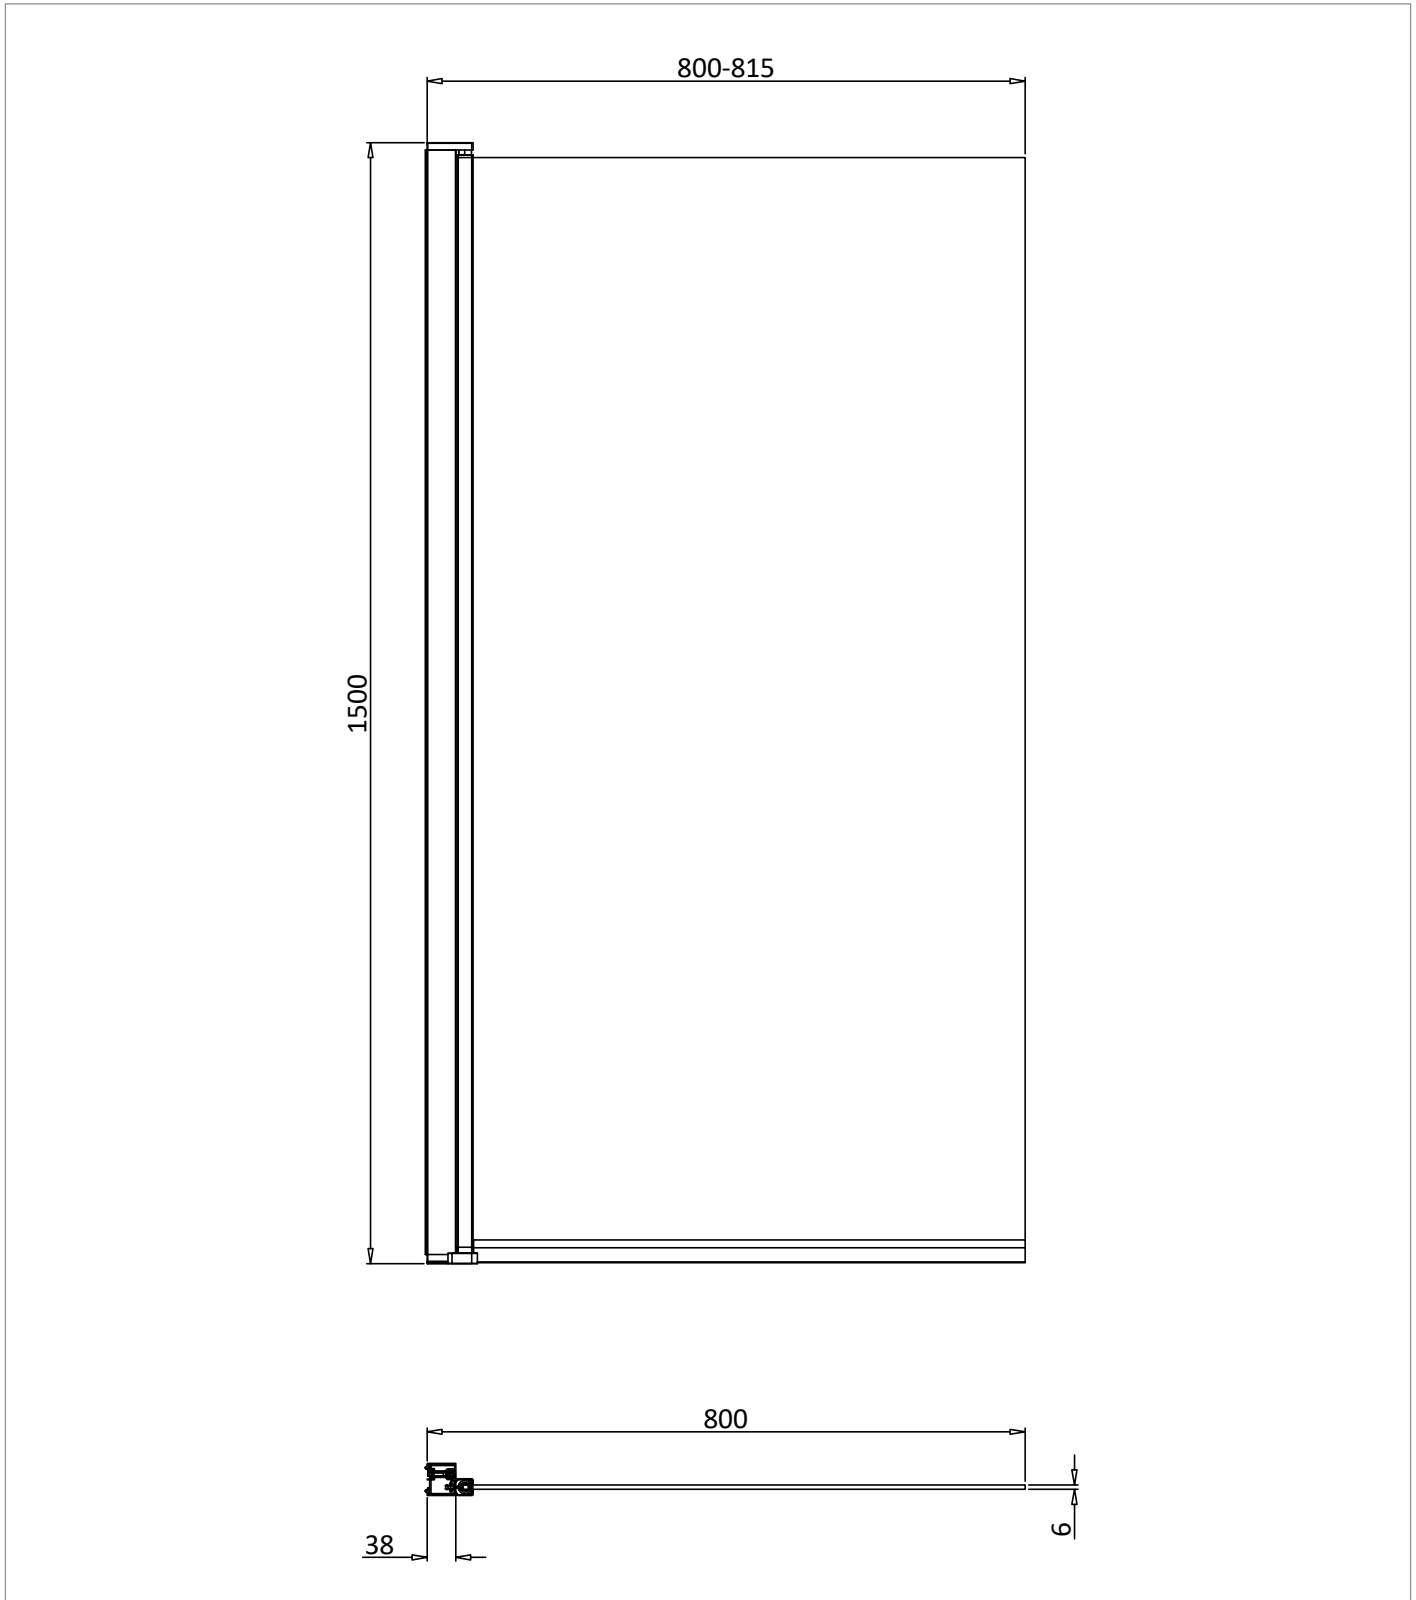

PRODUCT DATA SHEET

PRODUCT CODE

CABSFC0800

RANGE

Clear 6

DESCRIPTION

6mm Hinged Bath Screen 800 Brushed Brass

WEBSITE LINK

[Click Here](#)

CATEGORY	Showering
WARRANTY DETAILS	Lifetime
COLOUR	Brushed Brass
FINISH APPLICATION	Anodised
PRIMARY MATERIAL	Glass
SECONDARY MATERIAL	Aluminum
INSTALL TYPE	Wall Mounted
PRODUCT WIDTH MM	800
PRODUCT HEIGHT MM	1500
PRODUCT DEPTH MM	6
PRODUCT NET WEIGHT KG	20

STANDARDS	EN14428
HANDING SHOWERING	Universal
GLASS THICKNESS	6mm
EASY CLEAN	Yes
MAGNETIC DOOR STRIPS	No
POWER SHOWER PROOF	Yes
NUMBER OF DOORS	1
SOFT CLOSING DOORS	No
SAFETY GLASS	Yes
REMOVABLE SEALS	Yes
WET ROOM COMPATIBLE	Yes
DOOR A INFORMATION	Bath screen
DOOR OPENING	738

TECHNICAL DIMENSIONS

Dimensions in mm unless otherwise specified.

Tolerances (per material type) apply.

SPARES LIST

Only the parts labelled are available as spares.

NUMBER	PART CODE	DESCRIPTION
1	CA600051	Clear 6 Hinged Bath Screen Seal pack
2	CA600064S	Clear 6 Hinged Bath Screen 800 Blister pack Silver
	CA600064V	Clear 6 Hinged Bath Screen 800 Blister pack Brushed Stainless steel
	CA600064T	Clear 6 Hinged Bath Screen 800 Blister pack Slate
	CA600064F	Clear 6 Hinged Bath Screen 800 Blister pack Brushed Brass
	CA600064BZ	Clear 6 Hinged Bath Screen 800 Blister pack Brushed Bronze
	CA600064B	Clear 6 Hinged Bath Screen 800 Blister pack Matt Black