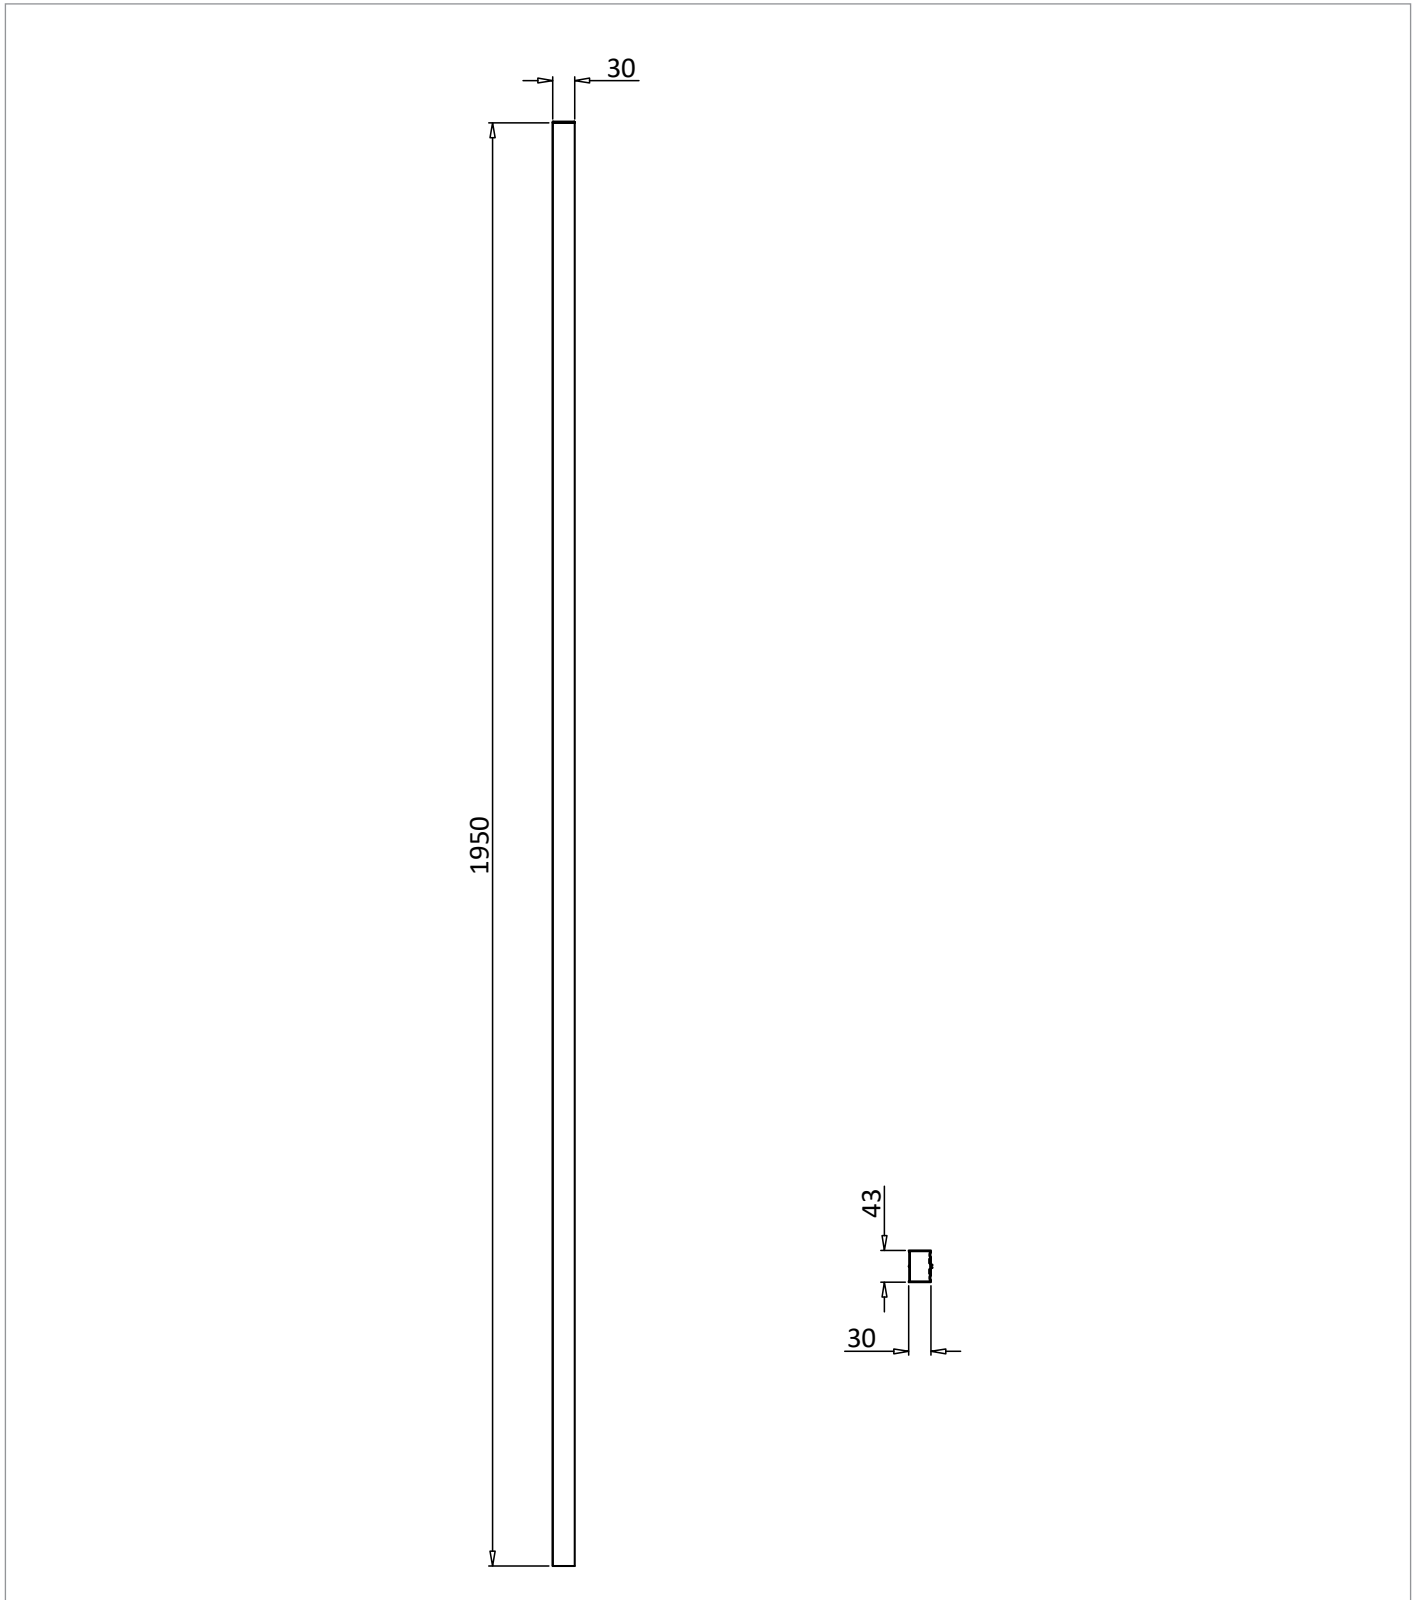

PRODUCT DATA SHEET

PRODUCT CODE

CAEXTPROFILEBZC

RANGE

Clear 6

DESCRIPTION

6mm Range Extension Profile Brushed Bronze

WEBSITE LINK

[Click Here](#)

CATEGORY	Showering
WARRANTY DETAILS	Lifetime
COLOUR	Brushed Bronze
FINISH APPLICATION	Anodised
PRIMARY MATERIAL	Aluminum
INSTALL TYPE	Wall Mounted
PRODUCT WIDTH MM	43
PRODUCT HEIGHT MM	1950
PRODUCT DEPTH MM	30
PRODUCT NET WEIGHT KG	1

HANDING SHOWERING	Universal
POWER SHOWER PROOF	Yes
WET ROOM COMPATIBLE	Yes
DOOR A INFORMATION	Extension Profile

TECHNICAL DIMENSIONS

Dimensions in mm unless otherwise specified.

Tolerances (per material type) apply.