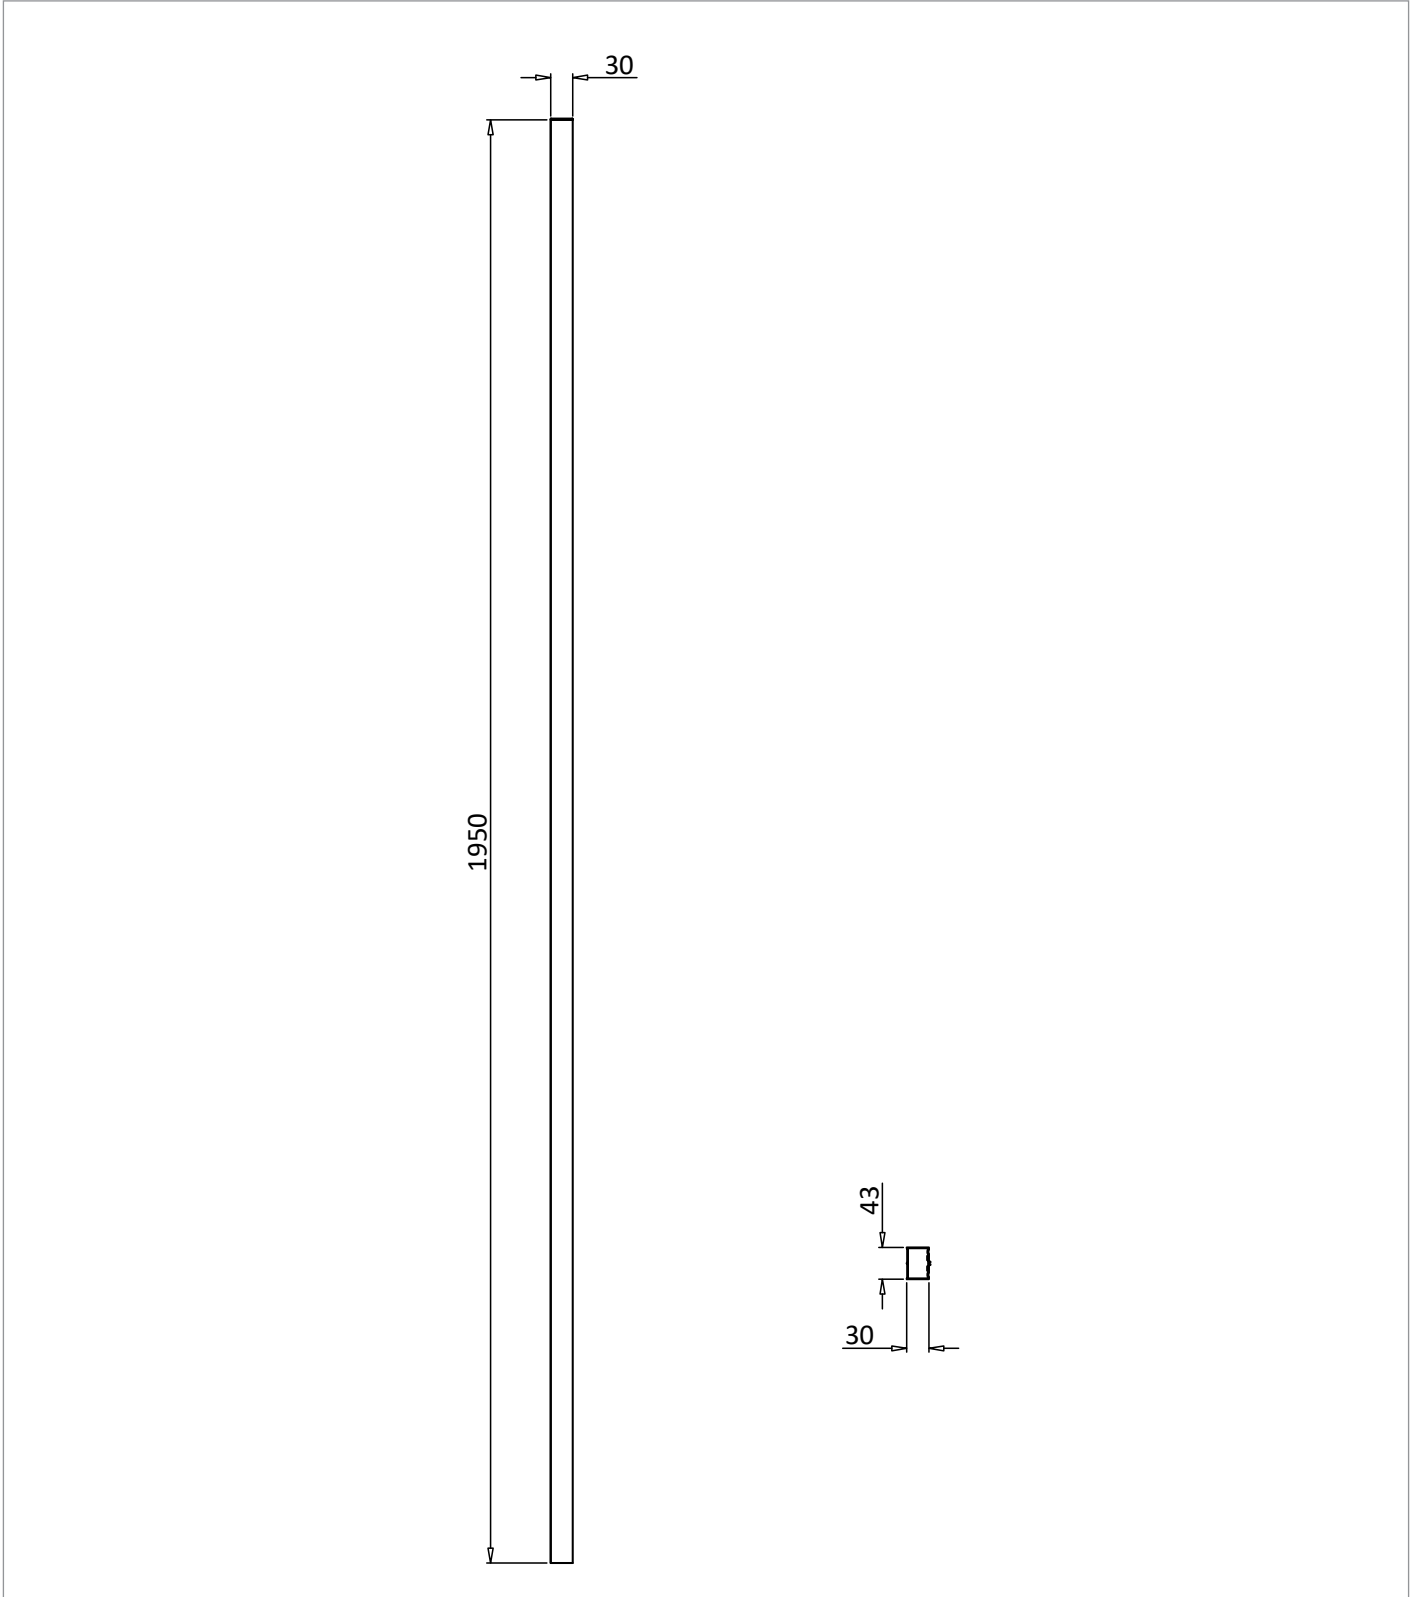

PRODUCT DATA SHEET

PRODUCT CODE

CAEXTPROFILETC

RANGE

Clear 6

DESCRIPTION

6mm Range Extension Profile Slate

WEBSITE LINK

[Click Here](#)

CATEGORY	Showering
WARRANTY DETAILS	Lifetime
COLOUR	Slate
FINISH APPLICATION	Anodised
PRIMARY MATERIAL	Aluminum
INSTALL TYPE	Wall Mounted
PRODUCT WIDTH MM	43
PRODUCT HEIGHT MM	1950
PRODUCT DEPTH MM	30
PRODUCT NET WEIGHT KG	1

HANDING SHOWERING	Universal
POWER SHOWER PROOF	Yes
WET ROOM COMPATIBLE	Yes
DOOR A INFORMATION	Extension Profile

TECHNICAL DIMENSIONS

Dimensions in mm unless otherwise specified.

Tolerances (per material type) apply.