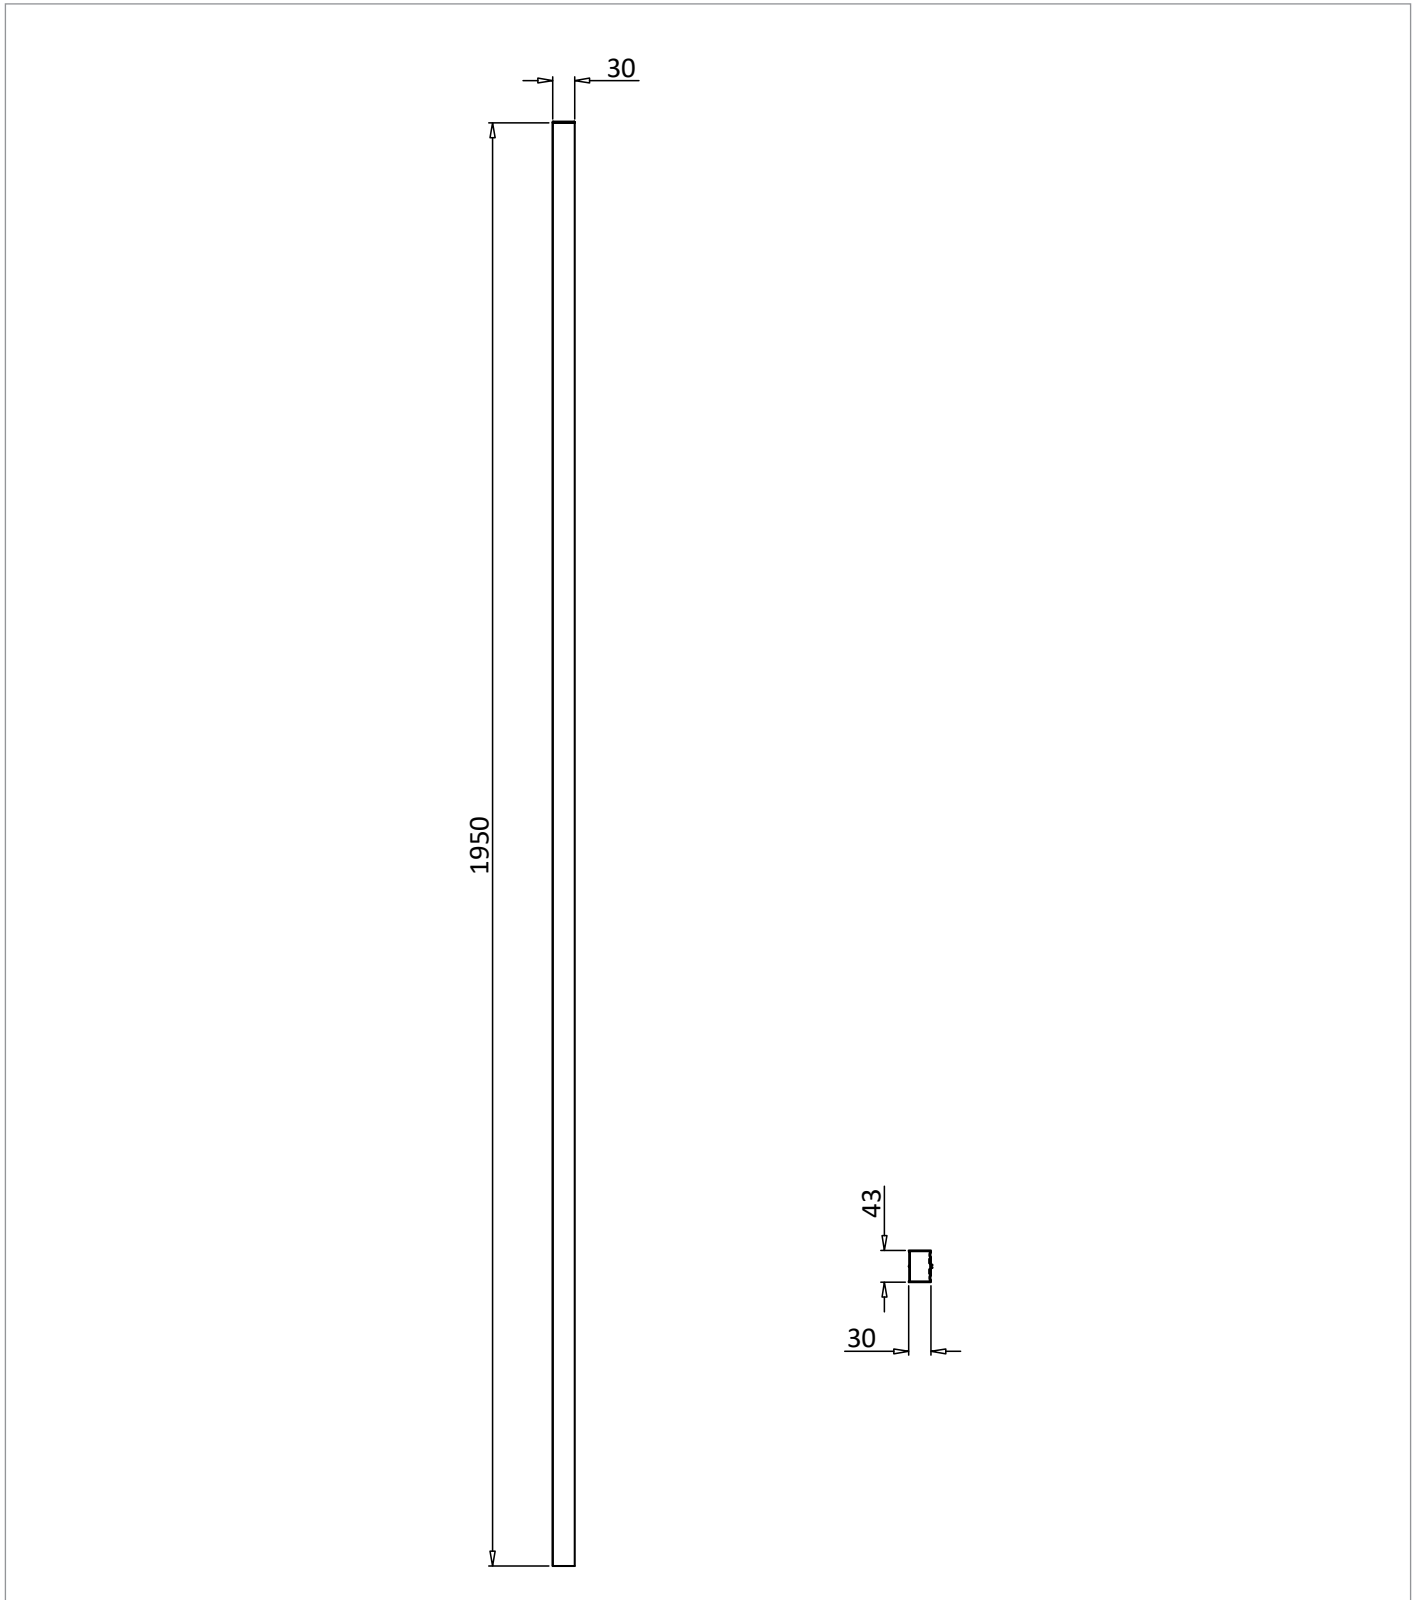

PRODUCT DATA SHEET

PRODUCT CODE

CAEXTPROFILETC

RANGE

Clear 6

DESCRIPTION

6mm Range Extension Profile Slate

CATEGORY	Showering
WARRANTY DETAILS	Lifetime
COLOUR	Slate
FINISH APPLICATION	Anodised
PRIMARY MATERIAL	Aluminum
INSTALL TYPE	Wall Mounted
PRODUCT WIDTH MM	43
PRODUCT HEIGHT MM	1950
PRODUCT DEPTH MM	30
PRODUCT NET WEIGHT KG	1

HANDING SHOWERING	Universal
POWER SHOWER PROOF	Yes
WET ROOM COMPATIBLE	Yes
DOOR A INFORMATION	Extension Profile

TECHNICAL DIMENSIONS

Dimensions in mm unless otherwise specified.

Tolerances (per material type) apply.

SPARES LIST

Only the parts labelled are available as spares.

NO SPARES AVAILABLE