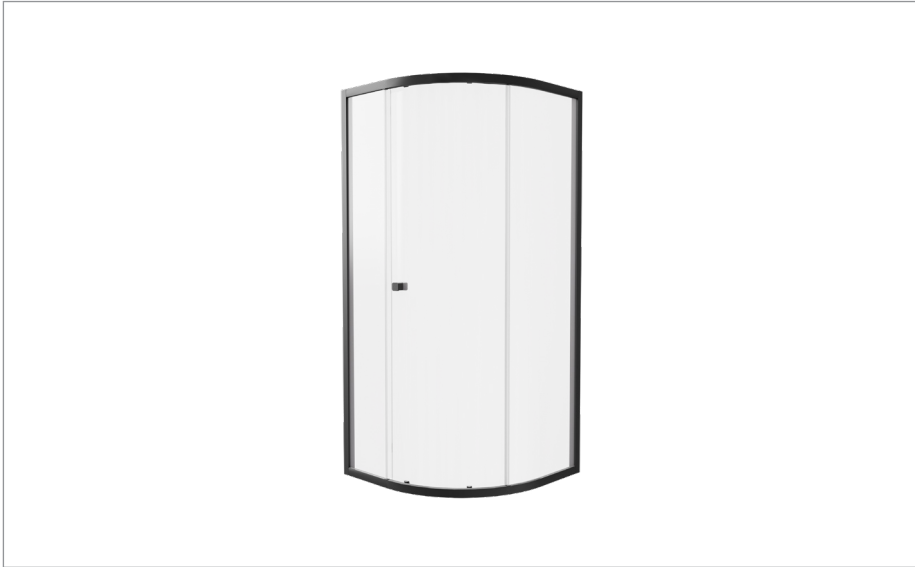

PRODUCT DATA SHEET

PRODUCT CODE

CAQSBC0800B_V2

RANGE

Clear 6

DESCRIPTION

6mm Quadrant Single Door 800 Box B
Matt Black

CATEGORY	Showering
WARRANTY DETAILS	Lifetime
COLOUR	Matt Black
FINISH APPLICATION	Anodised
PRIMARY MATERIAL	Glass
SECONDARY MATERIAL	Aluminum
INSTALL TYPE	Wall Mounted
PRODUCT WIDTH MM	760
PRODUCT HEIGHT MM	1950
PRODUCT DEPTH MM	760
PRODUCT NET WEIGHT KG	19

STANDARDS	EN14428
HANDING SHOWERING	Universal
GLASS THICKNESS	6mm
EASY CLEAN	Yes
MAGNETIC DOOR STRIPS	No
POWER SHOWER PROOF	Yes
NUMBER OF DOORS	0
SAFETY GLASS	Yes
REMOVABLE SEALS	Yes
QUICK RELEASE ROLLERS	No
WET ROOM COMPATIBLE	Yes
DOOR A INFORMATION	Quadrant single door
DOOR OPENING	436