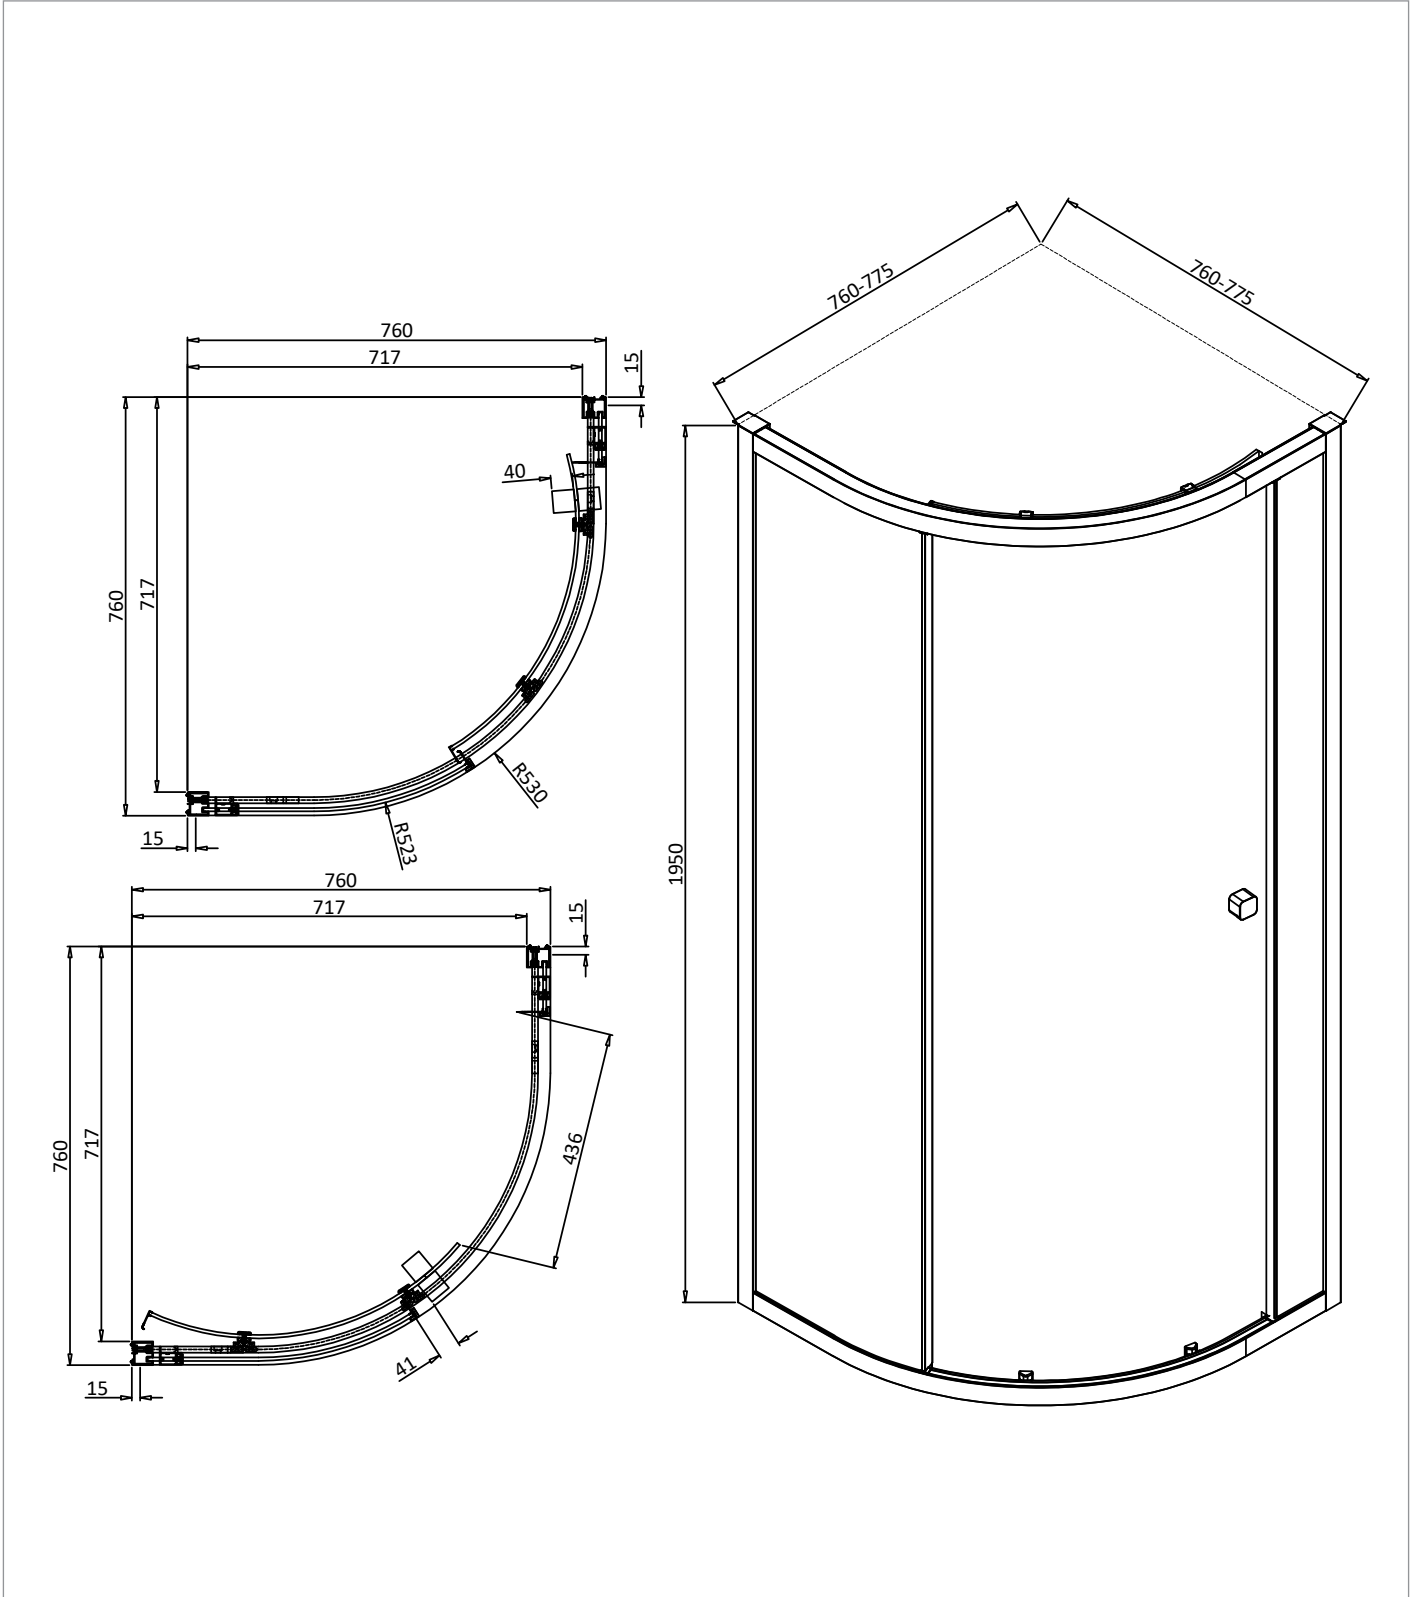

PRODUCT DATA SHEET

PRODUCT CODE

CAQSBC0800B_V2

RANGE

Clear 6

DESCRIPTION

6mm Quadrant Single Door 800 Box B
Matt Black

CATEGORY	Showering
WARRANTY DETAILS	Lifetime
COLOUR	Matt Black
FINISH APPLICATION	Anodised
PRIMARY MATERIAL	Glass
SECONDARY MATERIAL	Aluminum
INSTALL TYPE	Wall Mounted
PRODUCT WIDTH MM	760
PRODUCT HEIGHT MM	1950
PRODUCT DEPTH MM	760
PRODUCT NET WEIGHT KG	19

STANDARDS	EN14428
HANDING SHOWERING	Universal
GLASS THICKNESS	6mm
EASY CLEAN	Yes
MAGNETIC DOOR STRIPS	No
POWER SHOWER PROOF	Yes
NUMBER OF DOORS	0
SAFETY GLASS	Yes
REMOVABLE SEALS	Yes
QUICK RELEASE ROLLERS	No
WET ROOM COMPATIBLE	Yes
DOOR A INFORMATION	Quadrant single door
DOOR OPENING	436

TECHNICAL DIMENSIONS

Dimensions in mm unless otherwise specified.

Tolerances (per material type) apply.

SPARES LIST

Only the parts labelled are available as spares.

NUMBER	PART CODE	DESCRIPTION
1	CA600048	Clear 6 Quadrant single 800 seal pack
2	CA600049	Clear 6 Quadrant single 900-1200 seal pack