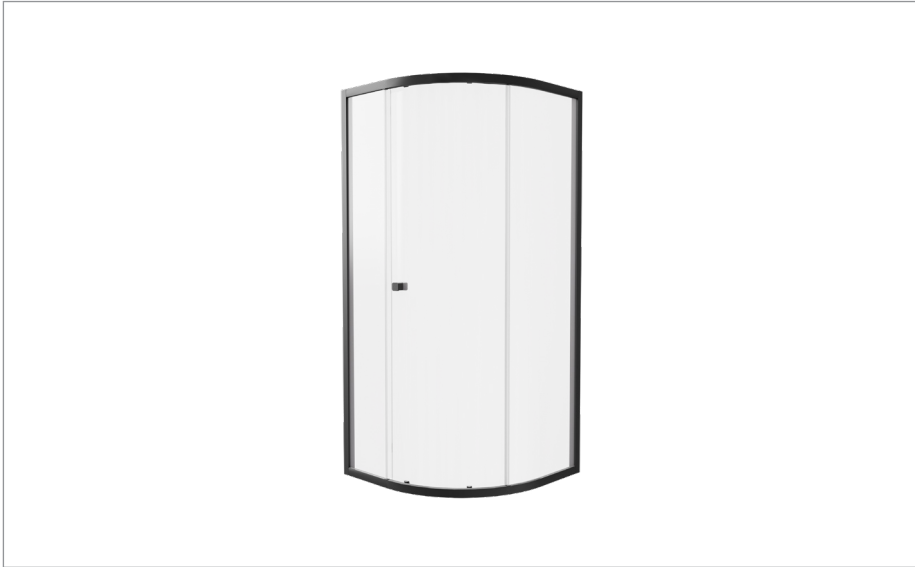

## PRODUCT CODE

CAQSBC0900B\_V2

## DESCRIPTION

6mm Quadrant Single Door 900 Box B  
Matt Black

CATEGORY	Showering
WARRANTY DETAILS	Lifetime
COLOUR	Matt Black
FINISH APPLICATION	Anodised
PRIMARY MATERIAL	Glass
SECONDARY MATERIAL	Aluminum
INSTALL TYPE	Wall Mounted
PRODUCT WIDTH MM	860
PRODUCT HEIGHT MM	1950
PRODUCT DEPTH MM	860
PRODUCT NET WEIGHT KG	25