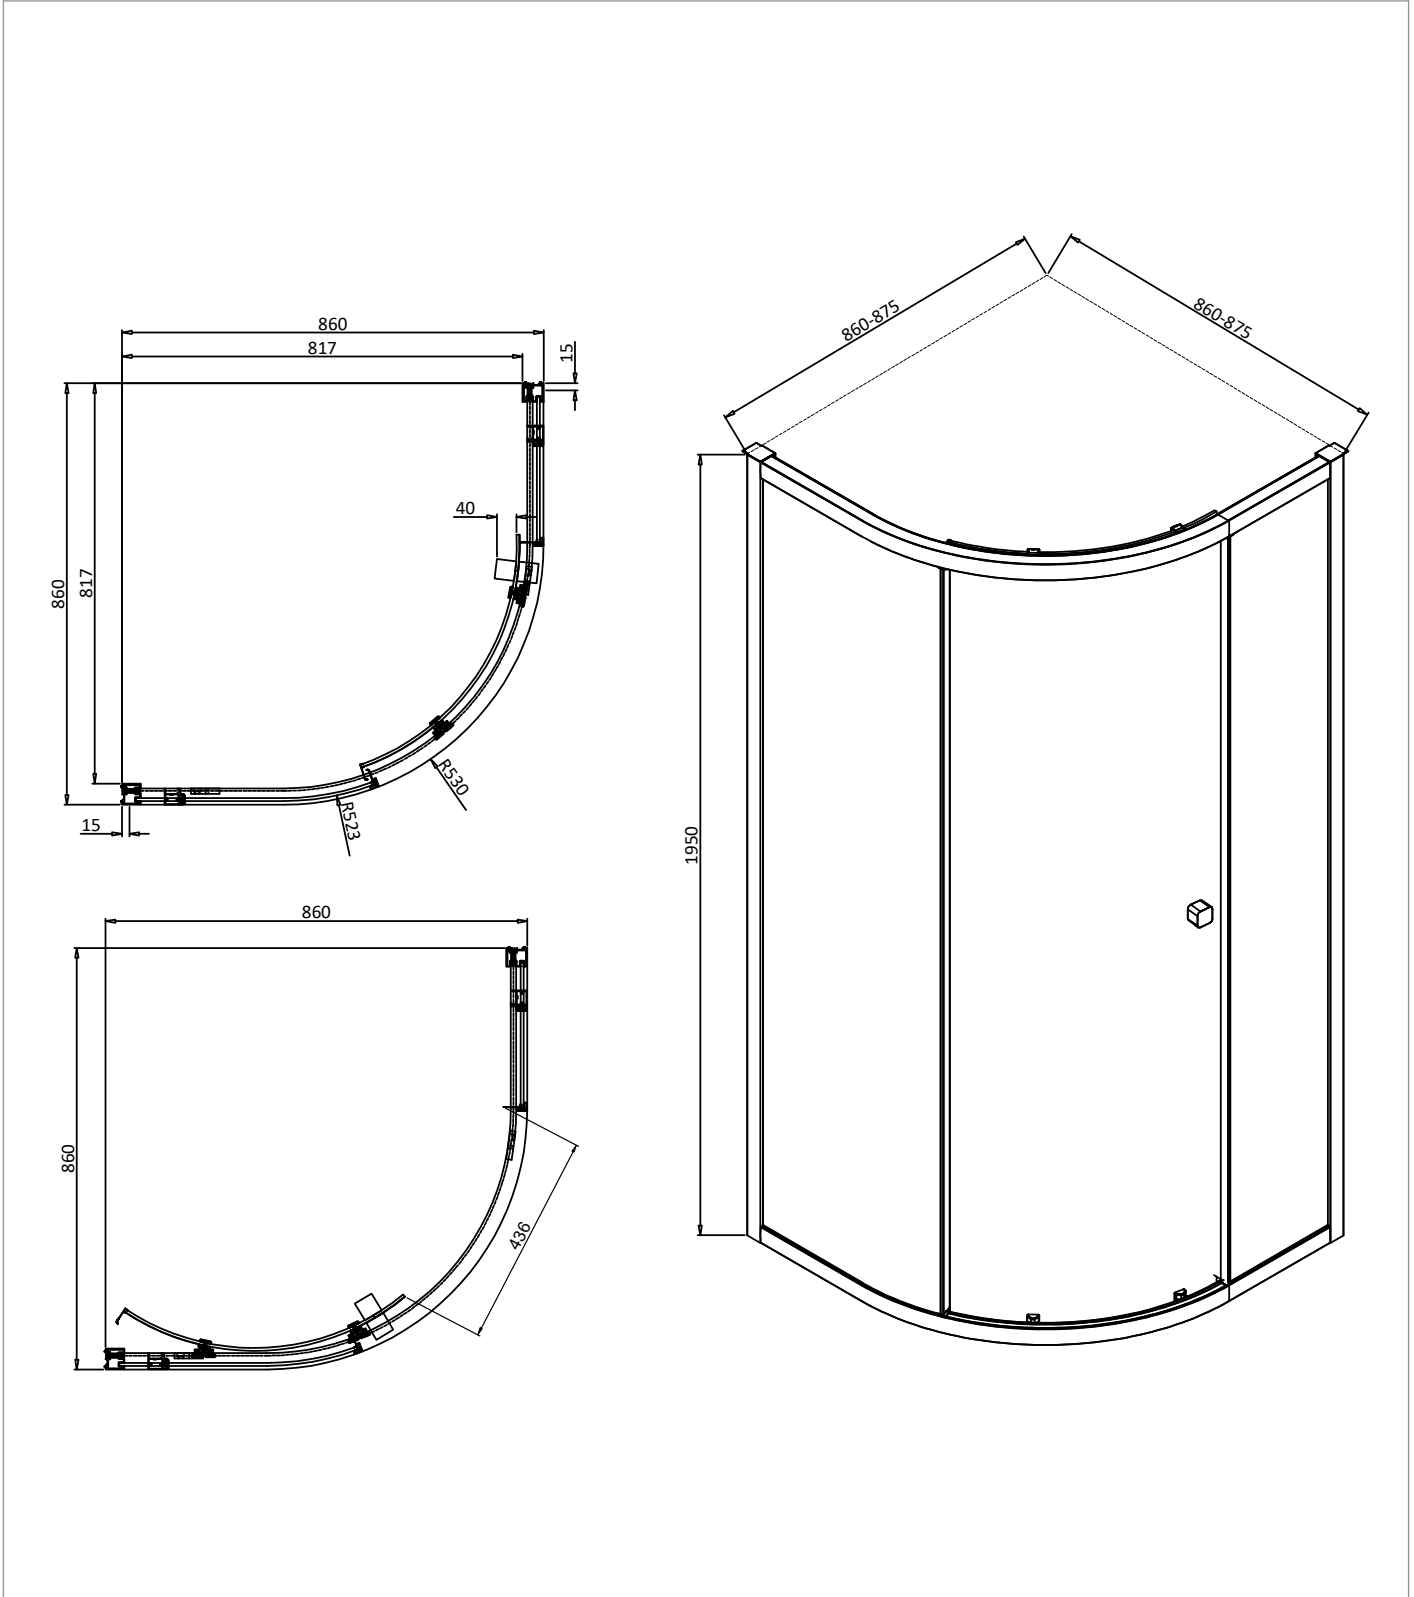

## DESCRIPTION

6mm Quadrant Single Door 900 Box B  
Matt Black

CATEGORY	Showering
WARRANTY DETAILS	Lifetime
COLOUR	Matt Black
FINISH APPLICATION	Anodised
PRIMARY MATERIAL	Glass
SECONDARY MATERIAL	Aluminum
INSTALL TYPE	Wall Mounted
PRODUCT WIDTH MM	860
PRODUCT HEIGHT MM	1950
PRODUCT DEPTH MM	860
PRODUCT NET WEIGHT KG	25

STANDARDS	EN14428
HANDING SHOWERING	Universal
GLASS THICKNESS	6mm
EASY CLEAN	Yes
MAGNETIC DOOR STRIPS	No
POWER SHOWER PROOF	Yes
NUMBER OF DOORS	0
SAFETY GLASS	Yes
REMOVABLE SEALS	Yes
QUICK RELEASE ROLLERS	No
WET ROOM COMPATIBLE	Yes
DOOR A INFORMATION	Quadrant single door
DOOR OPENING	436

## TECHNICAL DIMENSIONS

Dimensions in mm unless otherwise specified.

Tolerances (per material type) apply.