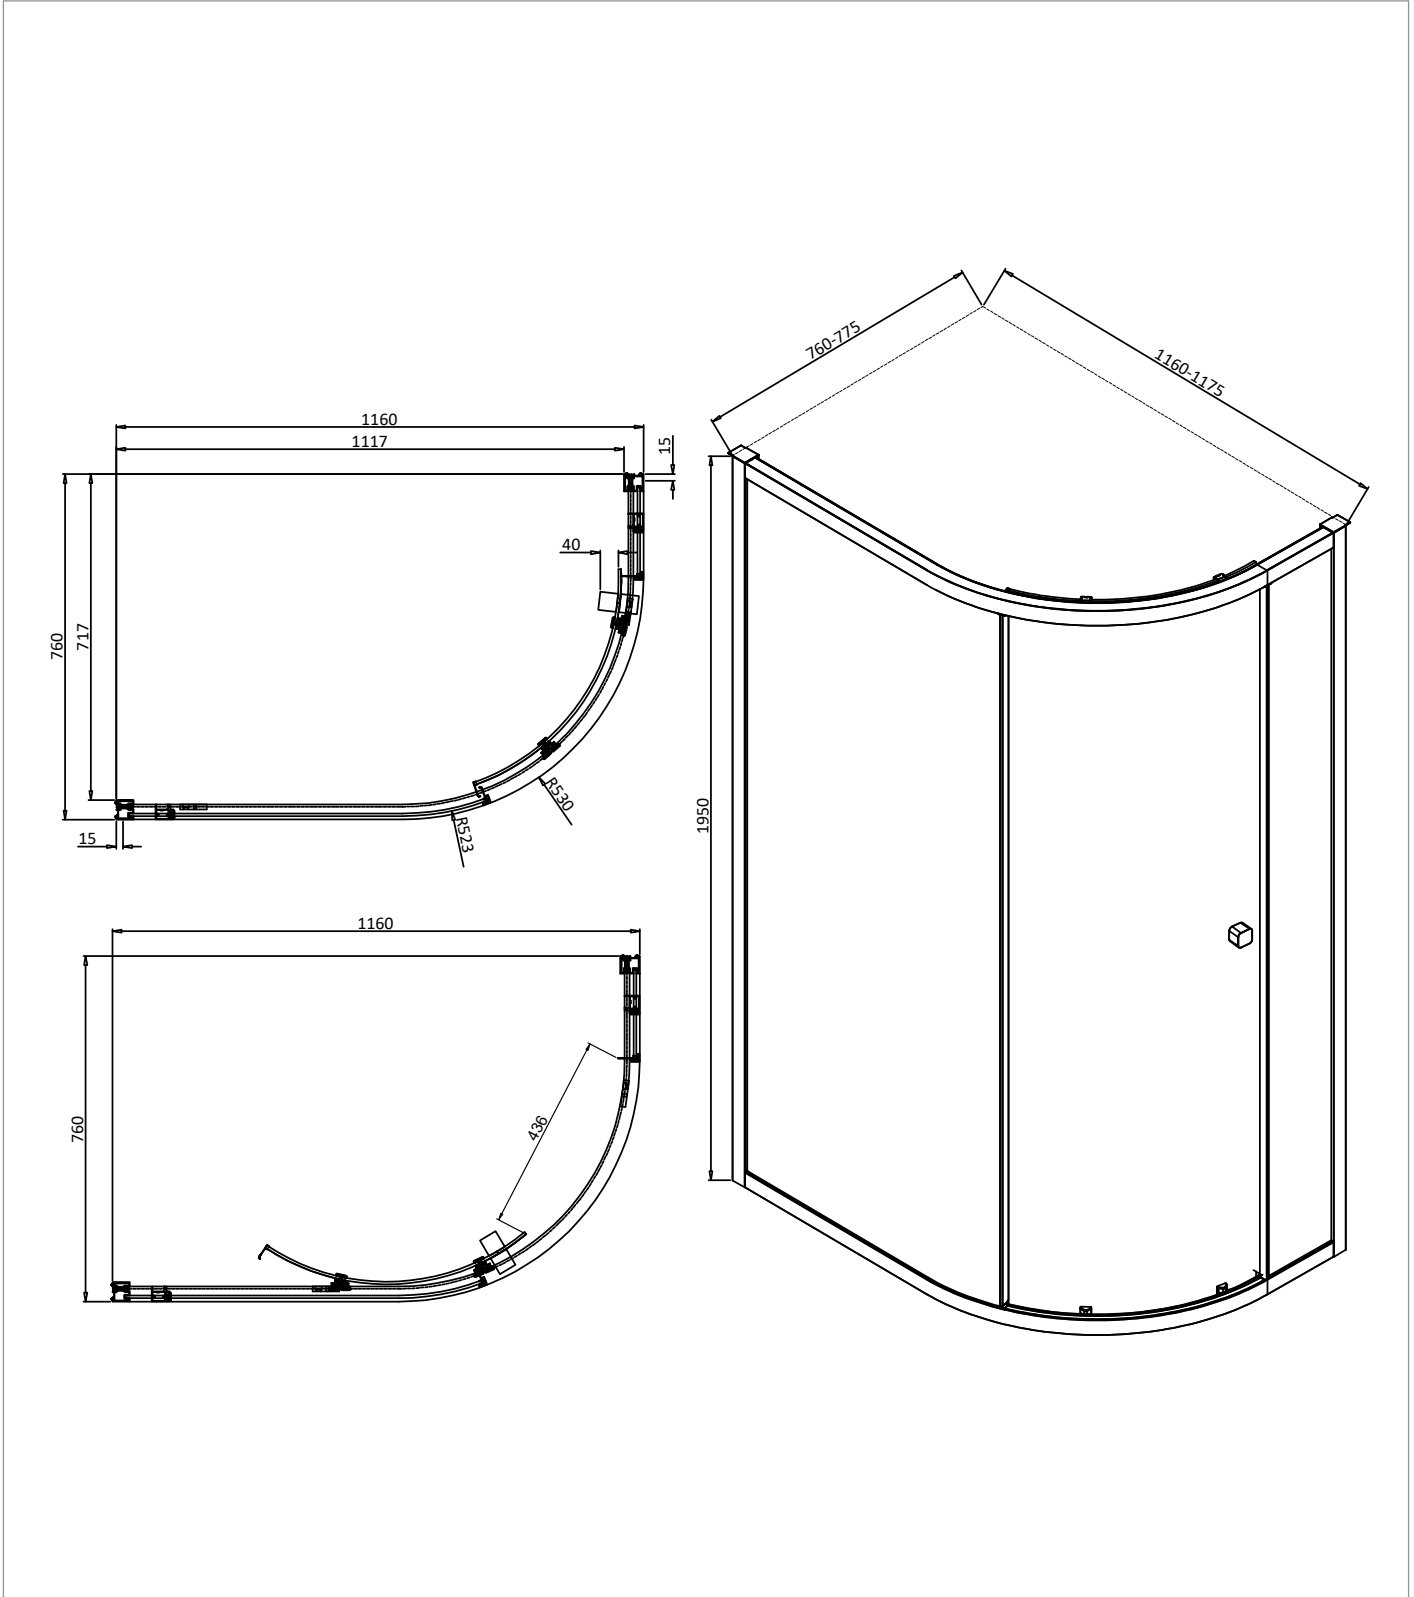

## DESCRIPTION

6mm Quadrant Single Door 1200 x 800  
Box B Matt Black

CATEGORY	Showering
WARRANTY DETAILS	Lifetime
COLOUR	Matt Black
FINISH APPLICATION	Anodised
PRIMARY MATERIAL	Glass
SECONDARY MATERIAL	Aluminum
INSTALL TYPE	Wall Mounted
PRODUCT WIDTH MM	1160
PRODUCT HEIGHT MM	1950
PRODUCT DEPTH MM	760
PRODUCT NET WEIGHT KG	32

STANDARDS	EN14428
HANDING SHOWERING	Universal
GLASS THICKNESS	6mm
EASY CLEAN	Yes
MAGNETIC DOOR STRIPS	No
POWER SHOWER PROOF	Yes
NUMBER OF DOORS	0
SAFETY GLASS	Yes
REMOVABLE SEALS	Yes
QUICK RELEASE ROLLERS	No
WET ROOM COMPATIBLE	Yes
DOOR A INFORMATION	Quadrant single door
DOOR OPENING	436

## TECHNICAL DIMENSIONS

Dimensions in mm unless otherwise specified.

Tolerances (per material type) apply.